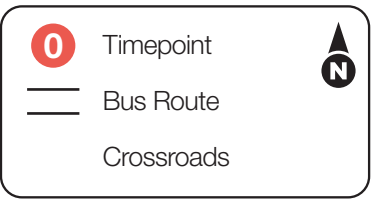

Route 20X – Gateway Commerce Center Express

Emerson Park Metrolink to Gateway TradePort

	1	2	3	4	5	6	7
	BUS STARTS	Bus Leaves	Bus Leaves	Bus Leaves	Bus Leaves	Bus Leaves	BUS ENDS
	Emerson Park MetroLink	Amazon	World Wide Technology	Hershey/Crescent	Unilever	Dial/GCC West	Gateway Tradeport