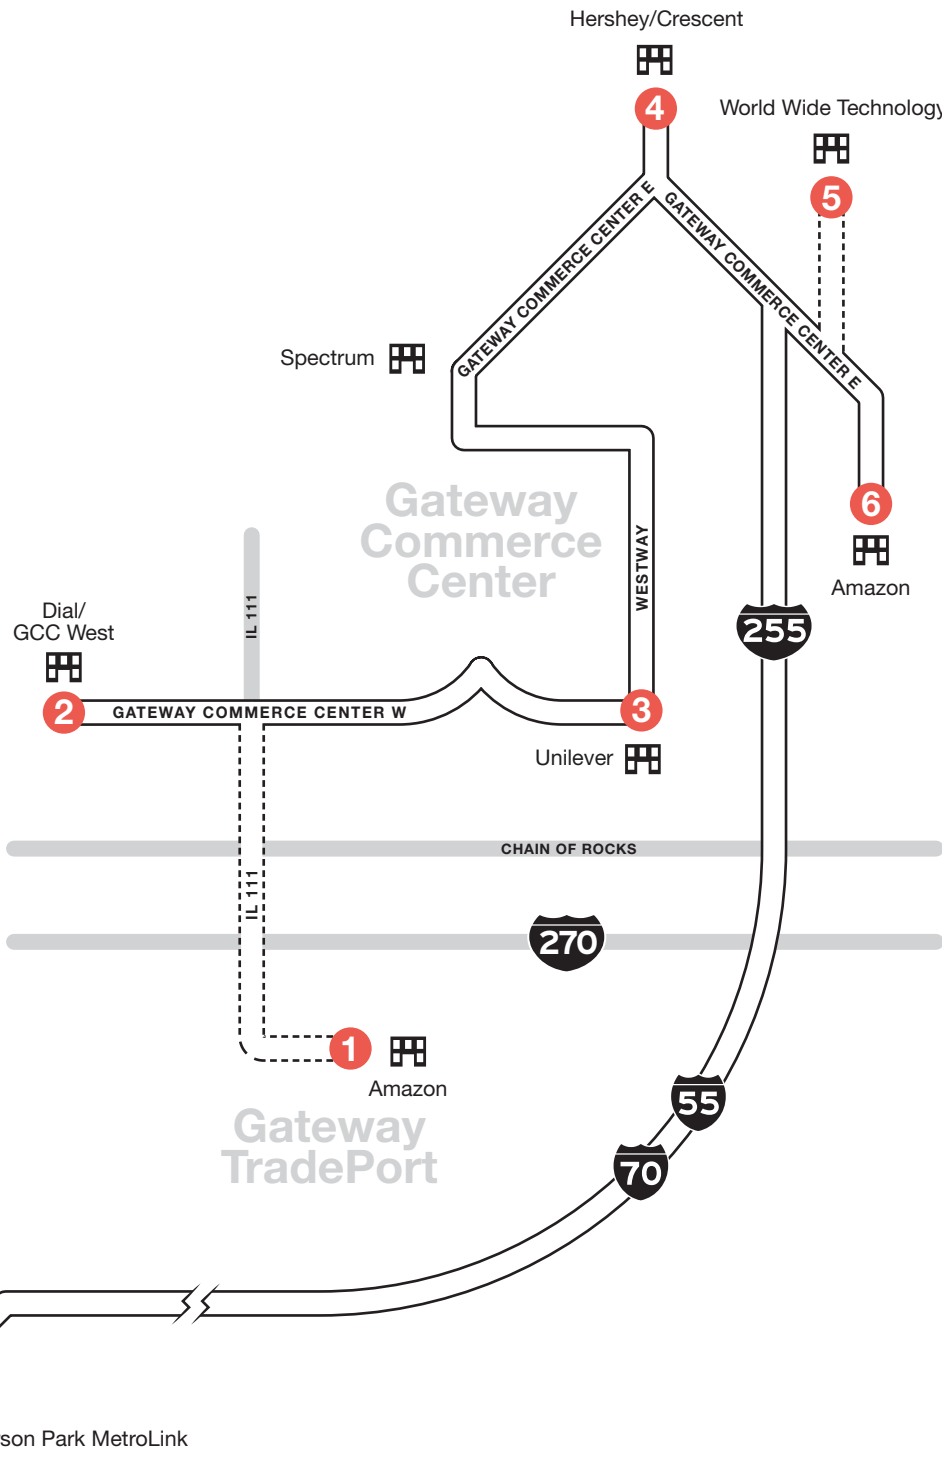

Route 20X – Gateway Commerce Center Express

Gateway TradePort to Emerson Park Metrolink

1	2	3	4	5	6	7
BUS STARTS	Bus Leaves	Bus Leaves	Bus Leaves	Bus Leaves	Bus Leaves	BUS ENDS
Gateway Tradeport	Dial/GCC West	Unilever	Hershey/Crescent	World Wide Technology	Amazon	Emerson Park MetroLink

Route 20X – Gateway Commerce Center Express

Emerson Park Metrolink to Gateway TradePort

	1	2	3	4	5	6	7
	BUS STARTS	Bus Leaves	Bus Leaves	Bus Leaves	Bus Leaves	Bus Leaves	BUS ENDS
	Emerson Park MetroLink	Amazon	World Wide Technology	Hershey/Crescent	Unilever	Dial/GCC West	Gateway Tradeport

Madison County Transit Services

MCT Local Routes

Bus service that begins and ends in Madison County. Routes 1, 2, 4, 6, 7, 8, 9, 10, 11, 12, 13, 13X, 16, 17, 19, 20, 21, 22

MCT Regional Routes

Bus service to and from St. Clair County and St. Louis. Routes 1X, 5, 14X, 16X, 18, 20X

20X

Timetable & Map

Gateway Commerce Center Express

East St. Louis
Emerson Park Metrolink

Pontoon Beach
Gateway Commerce Center
Gateway TradePort