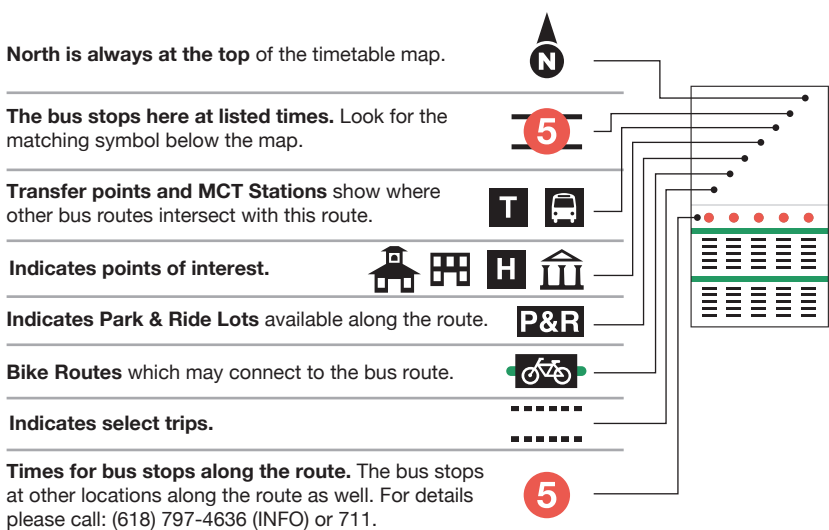

Instructions

Fares

Fixed Route Fares	Adult	Seniors¹ Disabled² Children under 5	Seniors³ Disabled⁴ Children 5-12	MCT Passes		
	LOCAL	$1.00	FREE		$0.50	Local Monthly Pass $40.00 Local 30-day Pass (Mobile) $40.00 System Monthly Pass $70.00 Student Monthly Pass $15.00 7 Day Pass (Mobile) $15.00 2 Hour Regional Pass $3.00 Day Pass $5.00
REGIONAL	$3.00	FREE	$1.50			

1. Seniors (65 and up) with MCT Senior Free Ride ID, or seniors (75 and up) with MCT Senior Select ID.
  2. Registered ADA Paratransit users with valid MCT Paratransit ID, MCT ADA ID, or MCT Benefit Access ID.
  3. Persons with disabilities, seniors (65 and up) with MCT Half Fare ID or Metro Reduced Fare Permit. Medicare cardholders eligible.
2. Valid Metro passes and tickets are accepted for value toward fare.
3. If there is a fare or transfer dispute, pay the fare as requested and contact MCT. For additional fare or schedule information, call (618) 797-4636 (INFO) or 711.
4. **Please have correct change. Valid Metro passes and tickets are accepted.**