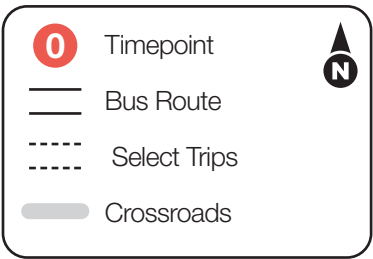

Route 20X – Gateway Commerce Center Express

Gateway TradePort to Emerson Park Metrolink

1	2	3	4	5	6	7
BUS STARTS	Bus Leaves	Bus Leaves	Bus Leaves	Bus Leaves	Bus Leaves	BUS ENDS
Gateway Tradeport	Dial/GCC West	Unilever	Hershey/Crescent	World Wide Technology	Amazon	Emerson Park MetroLink