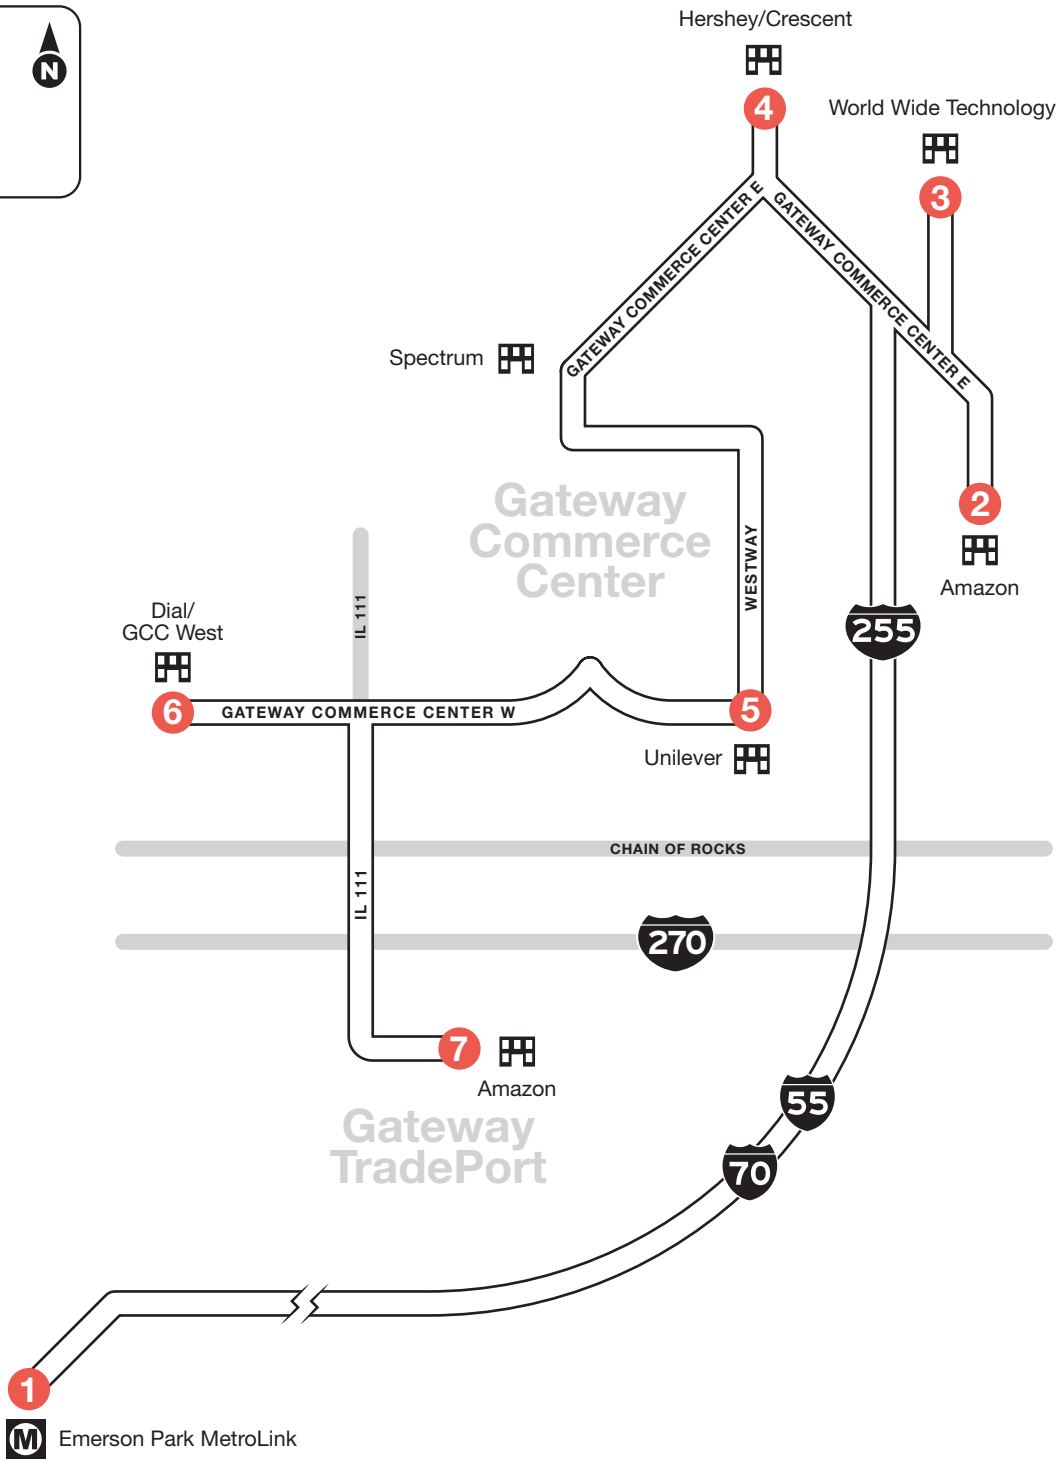

Route 20X – Gateway Commerce Center Express

Gateway TradePort to Emerson Park Metrolink

1	2	3	4	5	6	7
BUS STARTS	Bus Leaves	Bus Leaves	Bus Leaves	Bus Leaves	Bus Leaves	BUS ENDS
Gateway Tradeport	Dial/GCC West	Unilever	Hershey/Crescent	World Wide Technology	Amazon	Emerson Park MetroLink

Route 20X – Gateway Commerce Center Express

Emerson Park Metrolink to Gateway TradePort

	1	2	3	4	5	6	7
	BUS STARTS	Bus Leaves	Bus Leaves	Bus Leaves	Bus Leaves	Bus Leaves	BUS ENDS
	Emerson Park MetroLink	Amazon	World Wide Technology	Hershey/Crescent	Unilever	Dial/GCC West	Gateway Tradeport

Madison County Transit Services

MCT Local Routes

Bus service that begins and ends in Madison County. Routes 1, 2, 4, 6, 7, 8, 9, 10, 11, 12, 13, 13X, 16, 17, 19, 20, 21, 22

MCT Regional Routes

Bus service to and from St. Clair County and St. Louis. Routes 1X, 5, 14X, 16X, 18, 20X

20X

Timetable & Map

Gateway Commerce Center Express

East St. Louis
Emerson Park Metrolink

Pontoon Beach
Gateway Commerce Center
Gateway TradePort