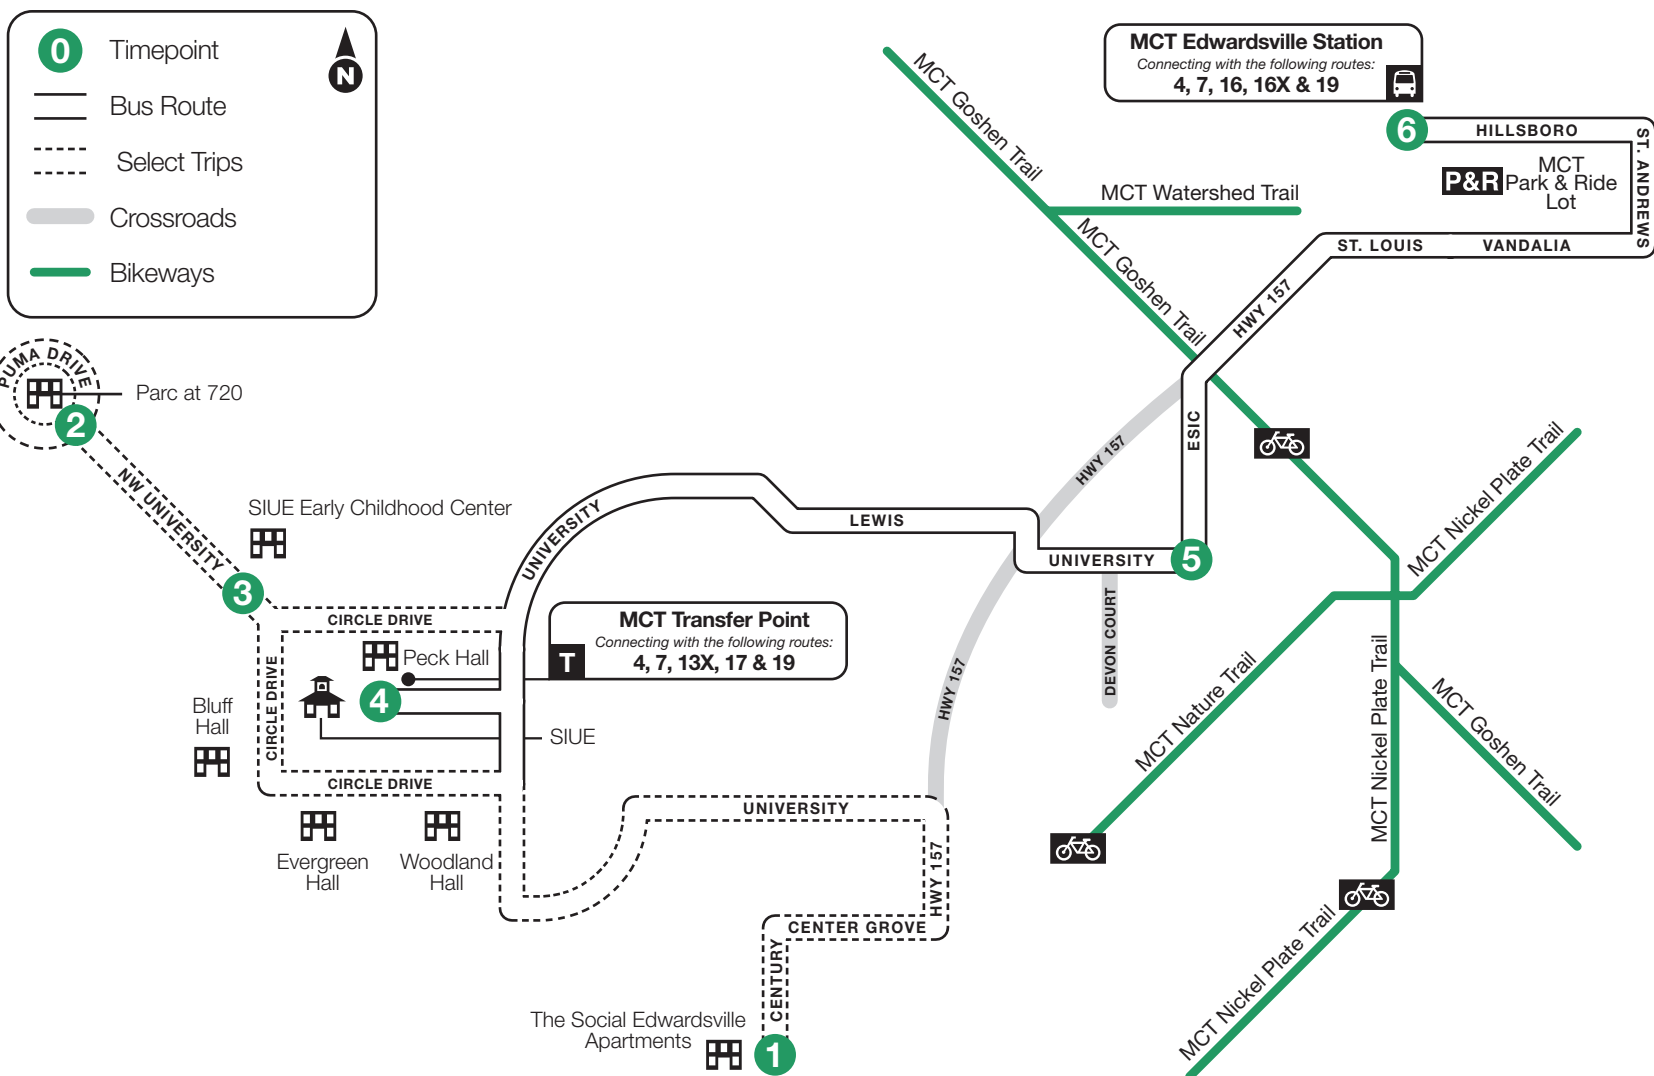

Route 22 – University Shuttle

Century Dr. & Puma Dr. to Edwardsville Station

- 1 BUS STARTS**
Century Drive
- 2 Bus Arrives**
Puma Drive
- 3 Bus Leaves**
SIUE Early Childhood Center
- 4 Bus Leaves**
SIUE Peck Hall
- 5 Bus Leaves**
University & Esic
- 6 BUS ENDS**
Edwardsville Station

Instructions

North is always at the top of the timetable map.

The bus stops here at listed times. Look for the matching symbol below the map.

Transfer points and MCT Stations show where other bus routes intersect with this route.

Por favor, tenga el cambio correcto. Se aceptan pases y boletos válidos de Metro.

Route 22 - University Shuttle

Edwardsville Station to Century Dr. & Puma Dr.

0 Timepoint
 — Bus Route
 - - - Select Trips
 █ Crossroads
 █ Bikeways

Madison County Transit Services

MCT Local Routes

Bus service that begins and ends in Madison County. Routes 1, 2, 4, 6, 7, 8, 9, 10, 11, 12, 13, 13X, 15, 16, 17, 19, 20, 21, 22, 24X, 25X

MCT Regional Routes