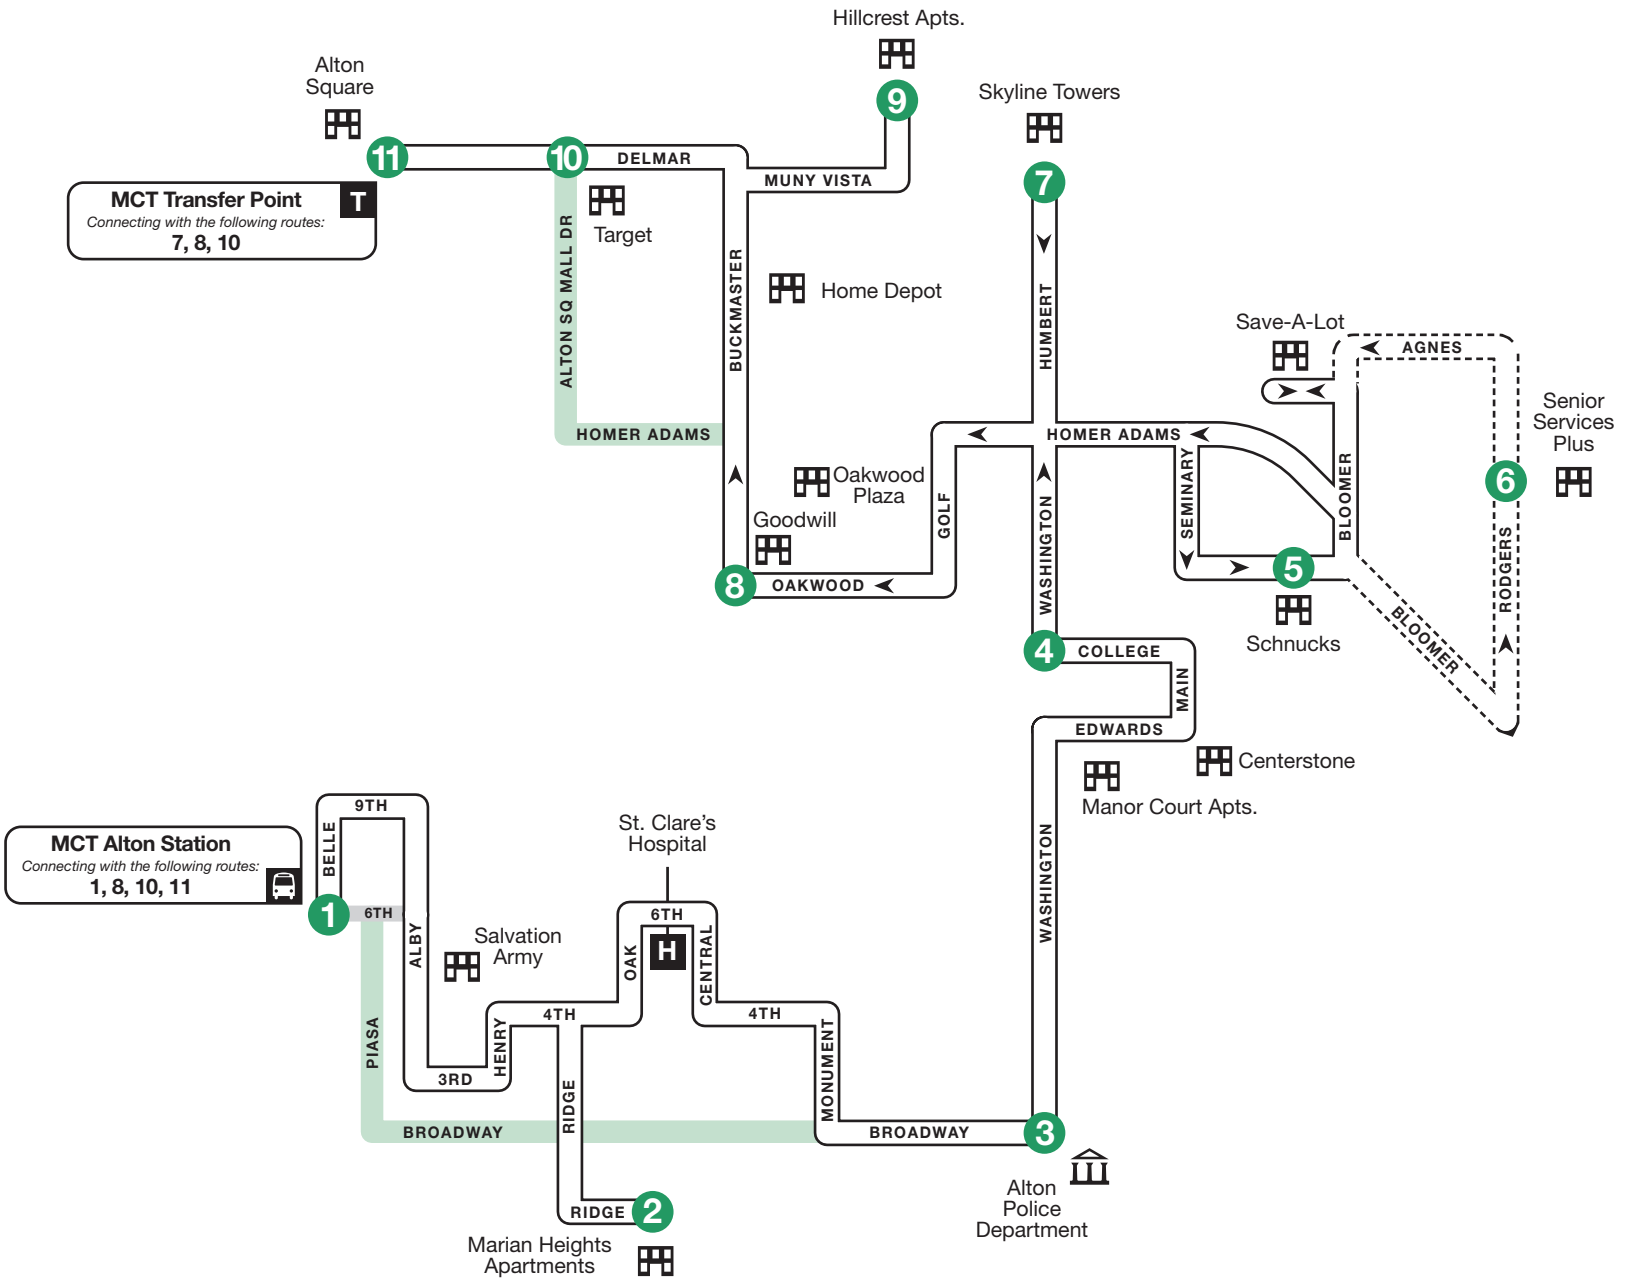

# Route 9 – Washington Shuttle

## Alton Station to Alton Square

**0** Timepoint

— Bus Route

--- Select Trips

■ Snow Route

1	2	3	4	5	6	7	8	9	10	11
<b>BUS STARTS</b>	<b>Bus Leaves</b>	<b>Bus Leaves</b>	<b>Bus Leaves</b>	<b>Bus Leaves</b>	<b>Bus Leaves</b>	<b>Bus Leaves</b>	<b>Bus Leaves</b>	<b>Bus Leaves</b>	<b>Bus Leaves</b>	<b>BUS ENDS</b>
Alton Station	Marian Heights Apts.	Broadway & Washington	Washington & College	Schnucks	Senior Services Plus	Skyline Towers	Goodwill	Hillcrest Apartments	Target	Alton Square

#### MCT Local Routes

Bus service that begins and ends in Madison County. Routes 1, 2, 4, 6, 7, 8, 9, 10, 11, 12, 13, 13X, 15, 16, 17, 19, 20, 21, 22

### Washington Shuttle

- Alton
- Alton Station
- Downtown Alton
- Marian Heights Apartments
- Target
- Skyline Towers
- Schnucks
- St. Clare's Hospital
- Muny Vista Apartments
- Alton Square Mall
- Senior Services Plus