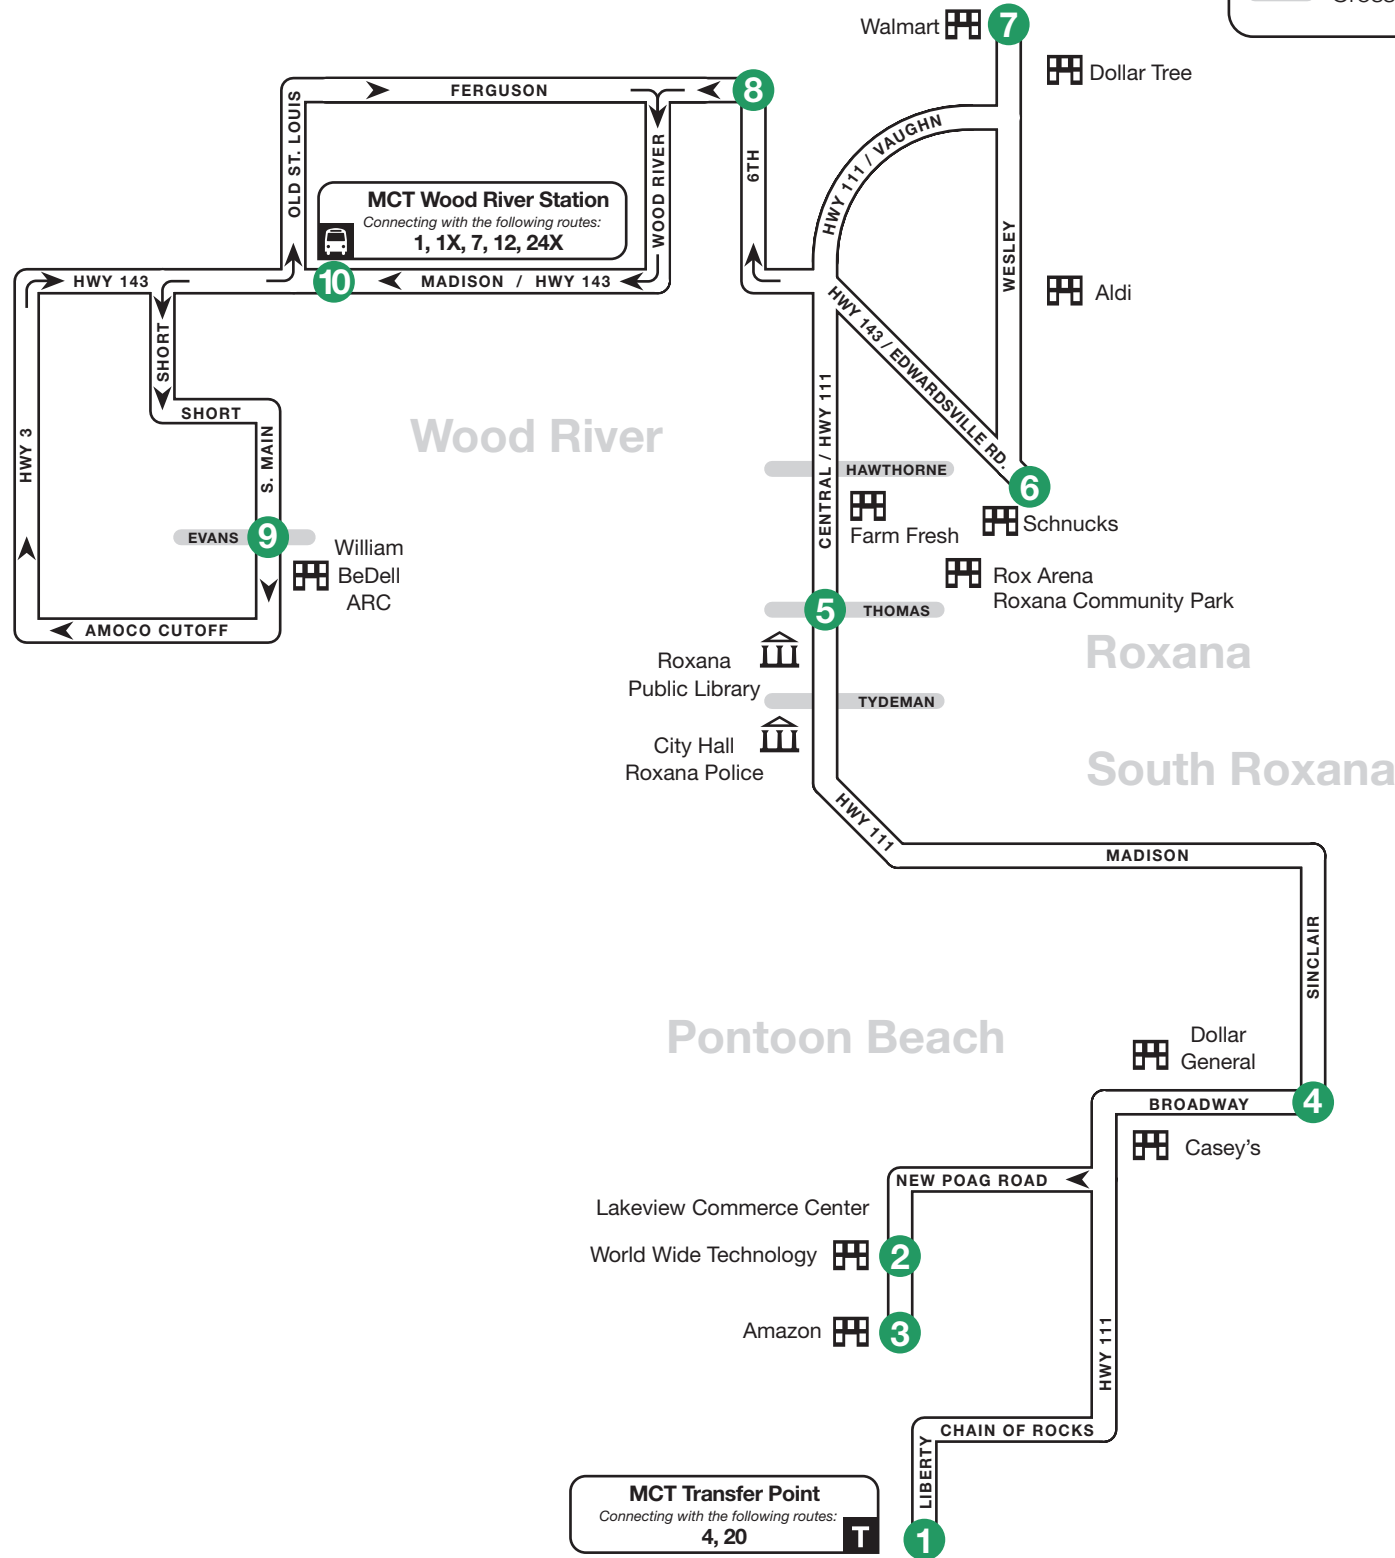

Route 6 – Roxana-Pontoon Beach

Pontoon Beach to Wood River Station

0 Timepoint
 — Bus Route
 - - - Select Trips
 — Crossroads

1	2	3	4	5	6	7	8	9	10
BUS STARTS	Bus Leaves	Bus Leaves	Bus Leaves	Bus Leaves	Bus Leaves	Bus Leaves	Bus Leaves	Bus Leaves	BUS ENDS
Liberty & Chain of Rocks	World Wide Technology	Amazon Lakeview	Sinclair & Broadway	Central & Thomas	Wood River Schnucks	Wood River Walmart	Ferguson & 6th	S. Main & Evans	Wood River Station

Instructions

North is always at the top of the timetable map.

The bus stops here at listed times. Look for the matching symbol below the map.

Transfer points and MCT Stations show where other bus routes intersect with this route.

Route 6 – Roxana-Pontoon Beach

Wood River Station to Pontoon Beach

0 Timepoint
 — Bus Route
 - - - Select Trips
 █ Crossroads

	1	2	3	4	5	6	7	8	9	10
	BUS STARTS	Bus Leaves	Bus Leaves	Bus Leaves	Bus Leaves	Bus Leaves	Bus Leaves	Bus Leaves	Bus Leaves	BUS ENDS
	Wood River Station	S.Main & Evans	Ferguson & 6th	Wood River Walmart	Wood River Schnucks	Central & Thomas	Sinclair & Broadway	World Wide Technology	Amazon Lakeview	Liberty & Chain of Rocks

Madison County Transit Services

MCT Local Routes

Bus service that begins and ends in Madison County. Routes 1, 2, 4, 6, 7, 8, 9, 10, 11, 12, 13, 13X, 15, 16, 17, 19, 20, 21, 22, 24X, 25X

MCT Regional Routes