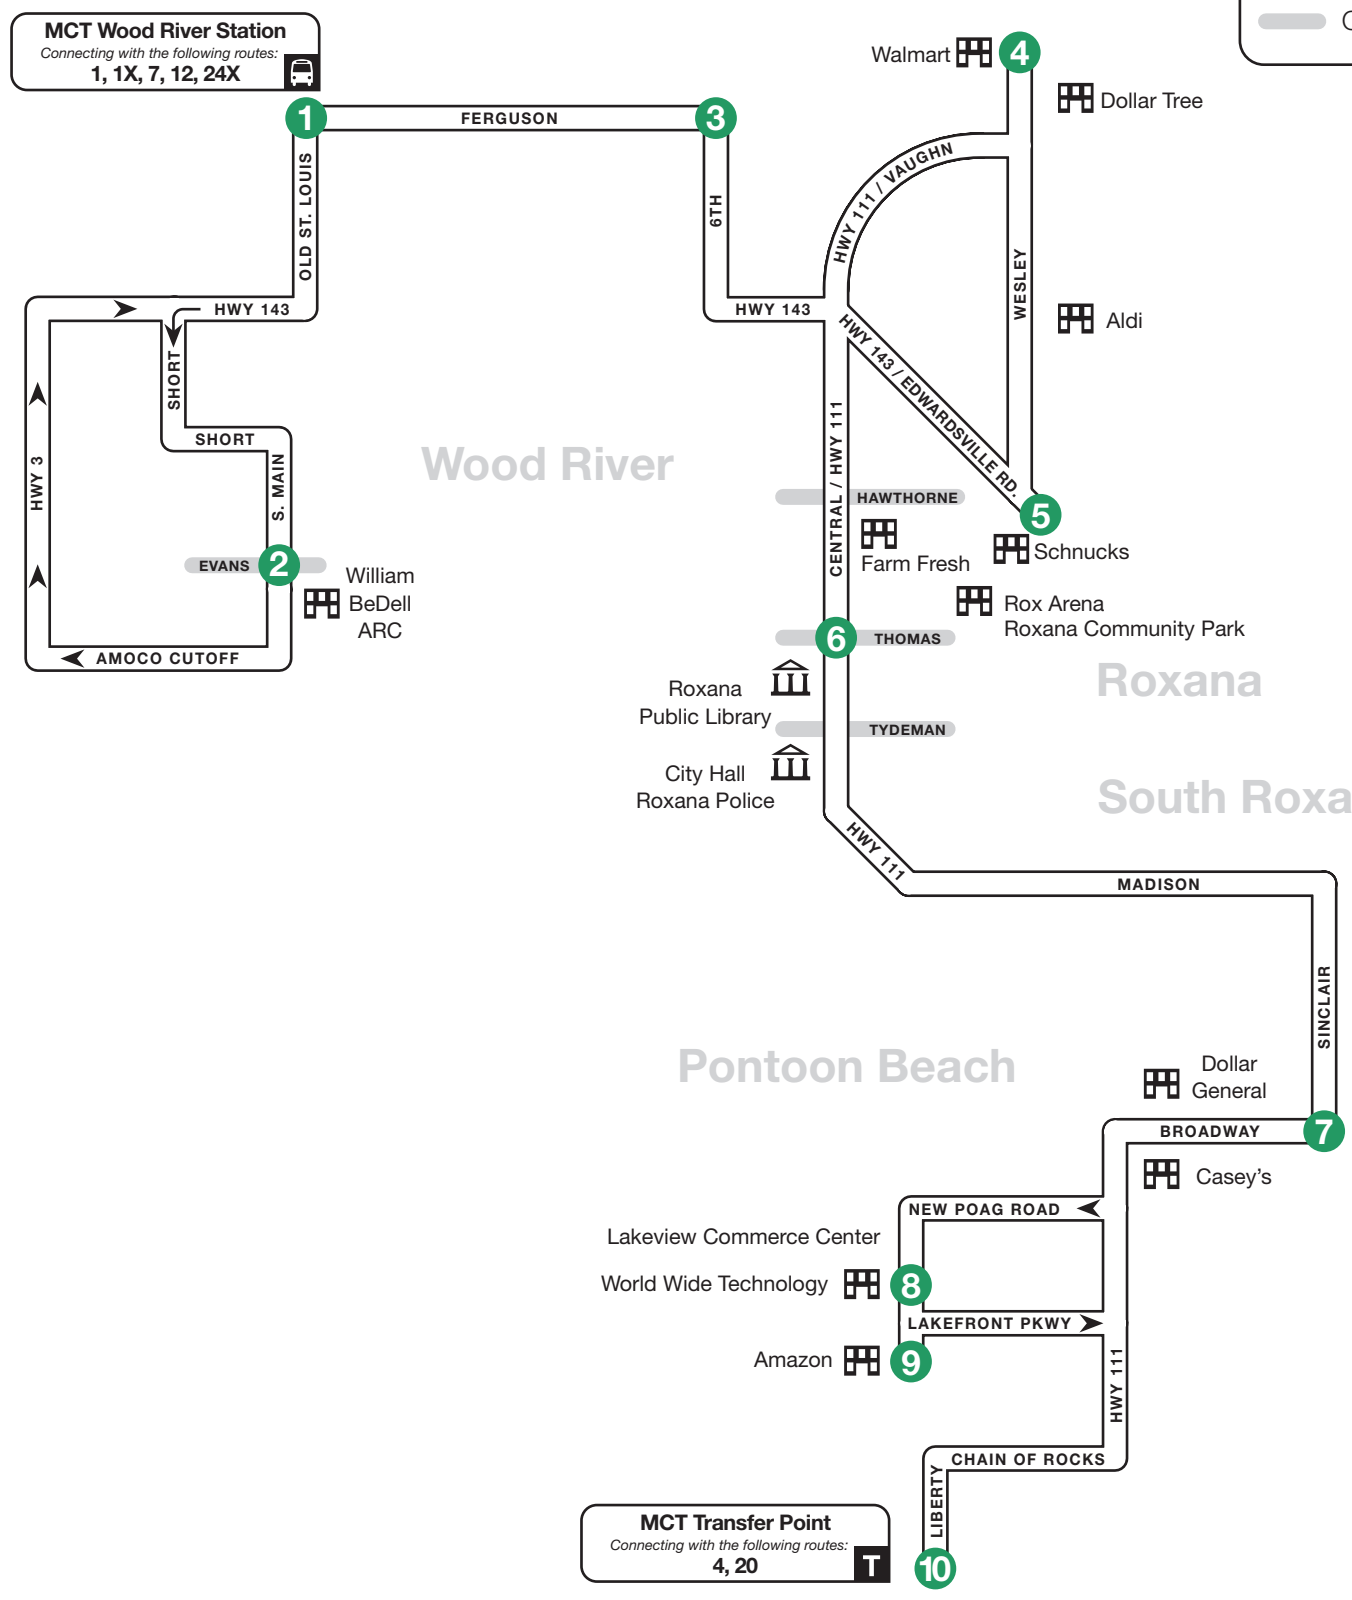

Instructions

North is always at the top of the timetable map.

The bus stops here at listed times. Look for the matching symbol below the map.

Transfer points and MCT Stations show where other bus routes intersect with this route.

Instrucciones

El norte está siempre en lo alto del horario.

El autobús para aquí a las horas marcadas. Busque el símbolo que corresponda debajo del mapa.

Puntos de transferencia y estaciones de MCT donde otras líneas de autobús cruzan esta ruta.

Route 6 – Roxana-Pontoon Beach

Wood River Station to Pontoon Beach

0 Timepoint
 — Bus Route
 - - - Select Trips
 █ Crossroads

	1	2	3	4	5	6	7	8	9	10
	BUS STARTS	Bus Leaves	Bus Leaves	Bus Leaves	Bus Leaves	Bus Leaves	Bus Leaves	Bus Leaves	Bus Leaves	BUS ENDS
	Wood River Station	S.Main & Evans	Ferguson & 6th	Wood River Walmart	Wood River Schnucks	Central & Thomas	Sinclair & Broadway	World Wide Technology	Amazon Lakeview	Liberty & Chain of Rocks

Funding provided in whole or in part by the Illinois Department of Transportation.

Timetable & Map

Roxana-Pontoon Beach

- Pontoon Beach
- Lakeview Commerce Center
- Roxana
- Farm Fresh
- Roxana Public Library
- South Roxana
- Casey's
- Dollar General
- Wood River
- Wal-Mart
- Schnucks
- Wood River Station
- William BeDell ARC
- Aldi