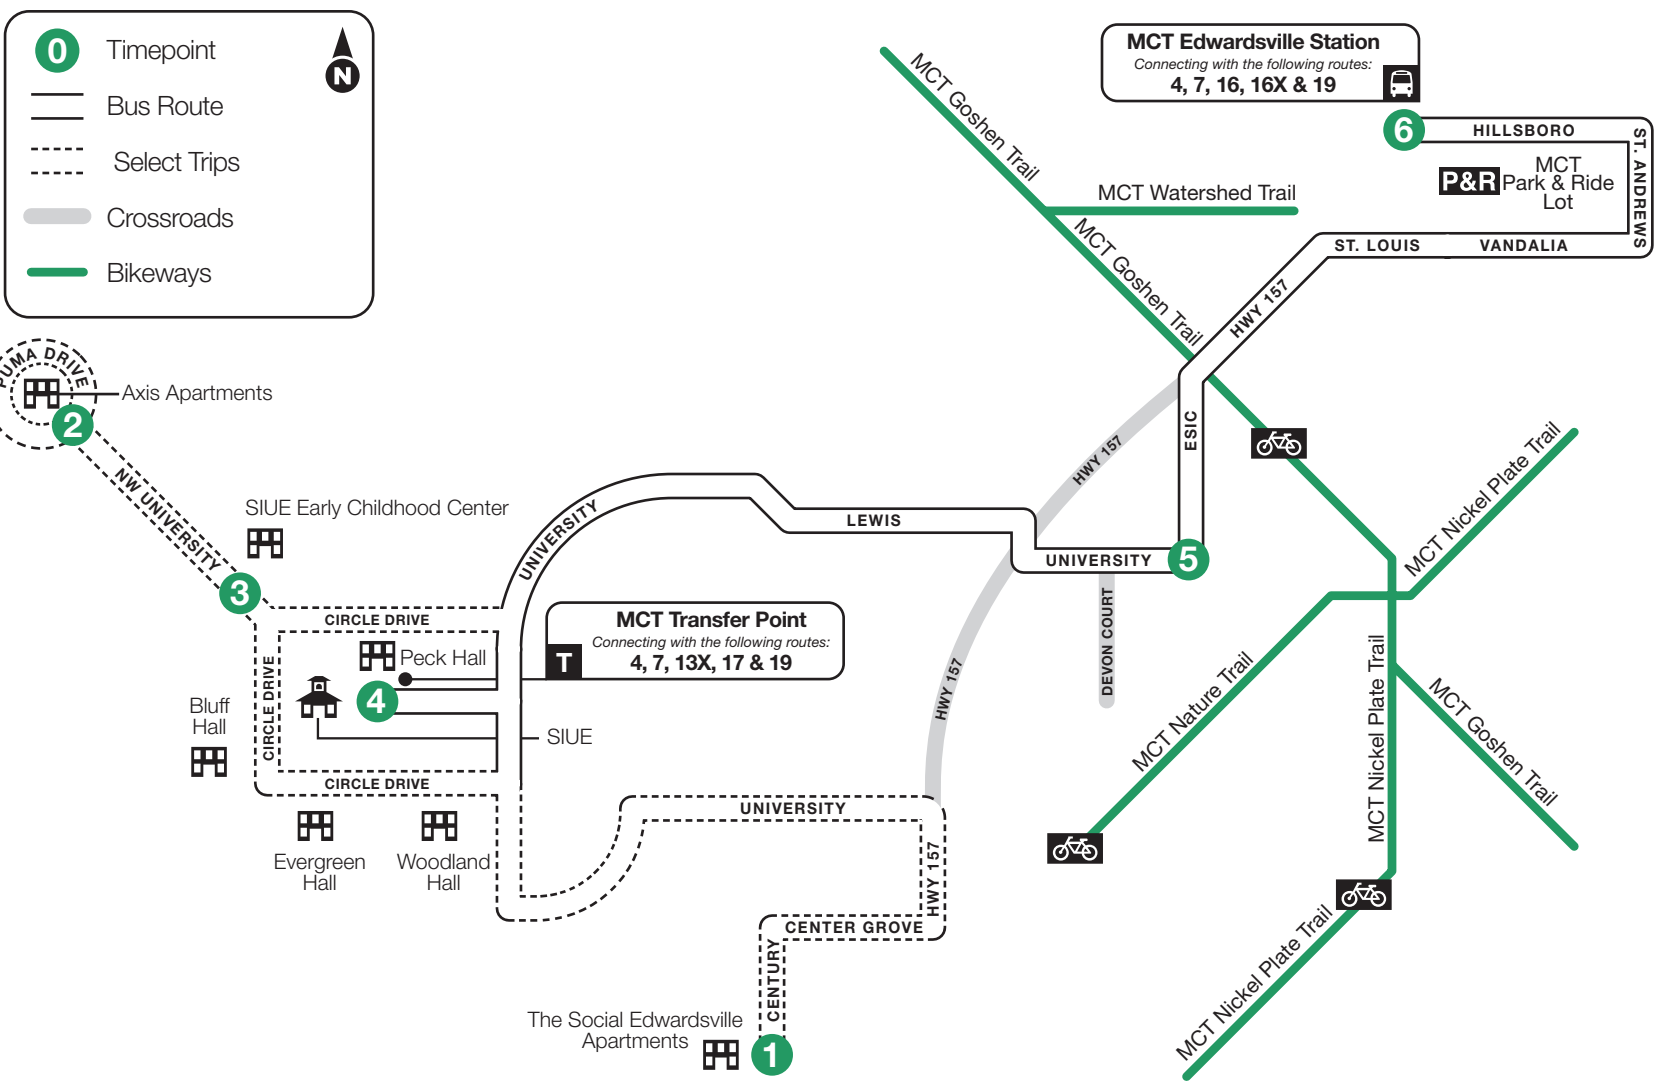

# Route 22 – University Shuttle

## Century Dr. & Puma Dr. to Edwardsville Station

1	2	3	4	5	6
<b>BUS STARTS</b>	<b>Bus Arrives</b>	<b>Bus Leaves</b>	<b>Bus Leaves</b>	<b>Bus Leaves</b>	<b>BUS ENDS</b>
Century Drive	Puma Drive	SIUE Early Childhood Center	SIUE Peck Hall	University & Esic	Edwardsville Station

# Route 22 - University Shuttle

Edwardsville Station to Century Dr. & Puma Dr.

- 1 BUS STARTS**  
Edwardsville Station
- 2 Bus Arrives**  
University & Esic
- 3 Bus Leaves**  
SIUE Peck Hall
- 4 Bus Leaves**  
Century Drive
- 5 Bus Leaves**  
SIUE Early Childhood Center
- 6 BUS ENDS**  
Puma Drive

### MCT Local Routes

Bus service that begins and ends in Madison County. Routes 1, 2, 4, 6, 7, 8, 9, 10, 11, 12, 13, 13X, 15, 16, 17, 19, 20, 21, 22, 24X, 25X