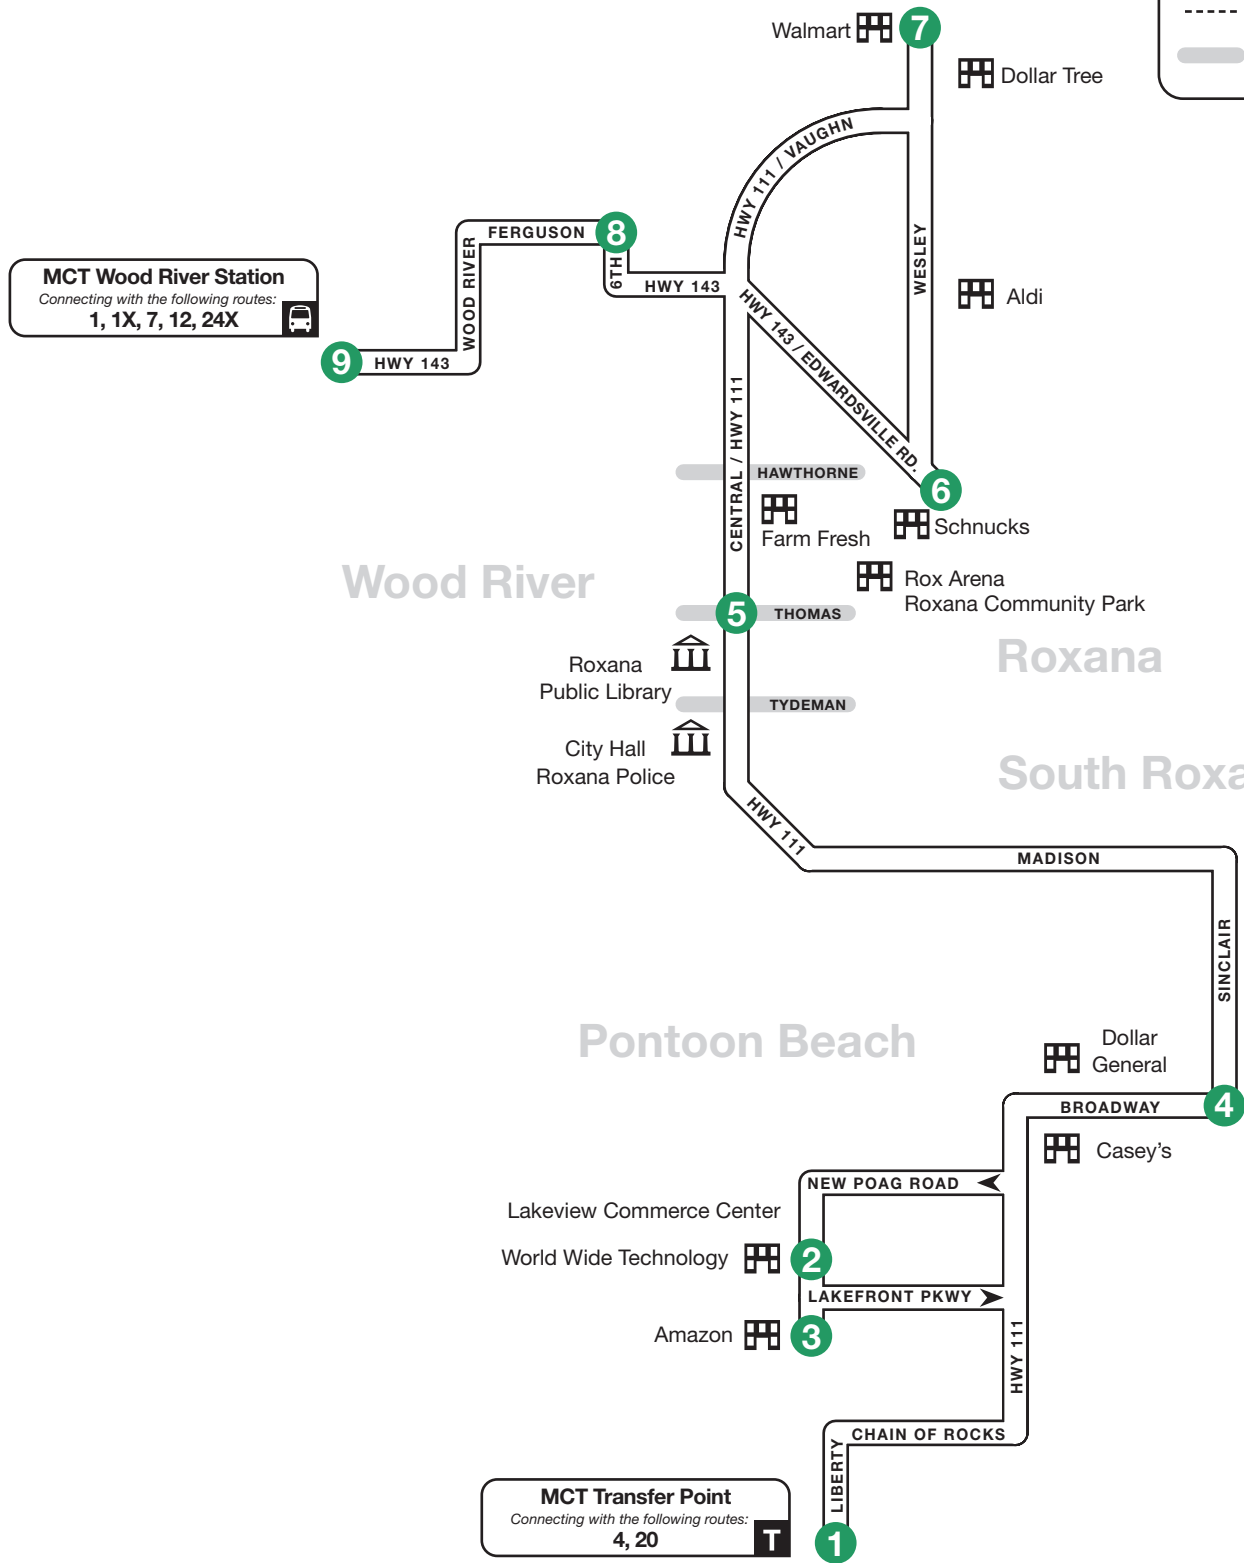

Route 6 – Roxana-Pontoon Beach

Pontoon Beach to Wood River Station

0 Timepoint
 — Bus Route
 - - - Select Trips
 ▬ Crossroads

1	2	3	4	5	6	7	8	9
BUS STARTS	Bus Leaves	Bus Leaves	Bus Leaves	Bus Leaves	Bus Leaves	Bus Leaves	Bus Leaves	BUS ENDS
Liberty & Chain of Rocks	World Wide Technology	Amazon Lakeview	Sinclair & Broadway	Central & Thomas	Wood River Schnucks	Wood River Walmart	Ferguson & 6th	Wood River Station

Por favor, tenga el cambio correcto. Se aceptan pases y boletos válidos de Metro.

Route 6 – Roxana-Pontoon Beach

Wood River Station to Pontoon Beach

0 Timepoint
 — Bus Route
 - - - Select Trips
 ▬ Crossroads

* Trip serves Gateway Commerce Center before serving Liberty and Chain of Rocks. Dial: 5:02 AM | Unilever: 5:04 AM | Hershey: 5:08 | Amazon GCC: 5:12 AM

SATURDAY & SUNDAY										
AM	6:48	6:50	6:55	7:06	7:11	7:17	7:24	7:30	7:32	7:42
	7:48	7:50	7:55	8:06	8:11	8:17	8:24	8:30	8:32	8:42
	8:48	8:50	8:55	9:06	9:11	9:17	9:24	9:30	9:32	9:42
	9:48	9:50	9:55	10:06	10:11	10:17	10:24	10:30	10:32	10:42
	10:48	10:50	10:55	11:06	11:11	11:17	11:24	11:30	11:32	11:42
PM	11:48	11:50	11:55	12:06	12:11	12:17	12:24	12:30	12:32	12:42
	12:48	12:50	12:55	1:06	1:11	1:17	1:24	1:30	1:32	1:42
	1:48	1:50	1:55	2:06	2:11	2:17	2:24	2:30	2:32	2:42
	2:48	2:50	2:55	3:06	3:11	3:17	3:24	3:30	3:32	3:42
	3:48	3:50	3:55	4:06	4:11	4:17	4:24	4:30	4:32	4:42
	4:48	4:50	4:55	5:06	5:11	5:17	5:24	5:30	5:32	5:42
	5:48	5:50	5:55	6:06	6:11	6:17	6:24	6:30	6:32	6:42

Timetable & Map

Roxana-Pontoon Beach

Pontoon Beach

Dial
 Lakeview Commerce Center

Roxana
 Farm Fresh
 Roxana Public Library

South Roxana
 Casey's
 Dollar General

Wood River
 Walmart
 Schnucks
 Wood River Station
 William BeDell ARC
 Aldi