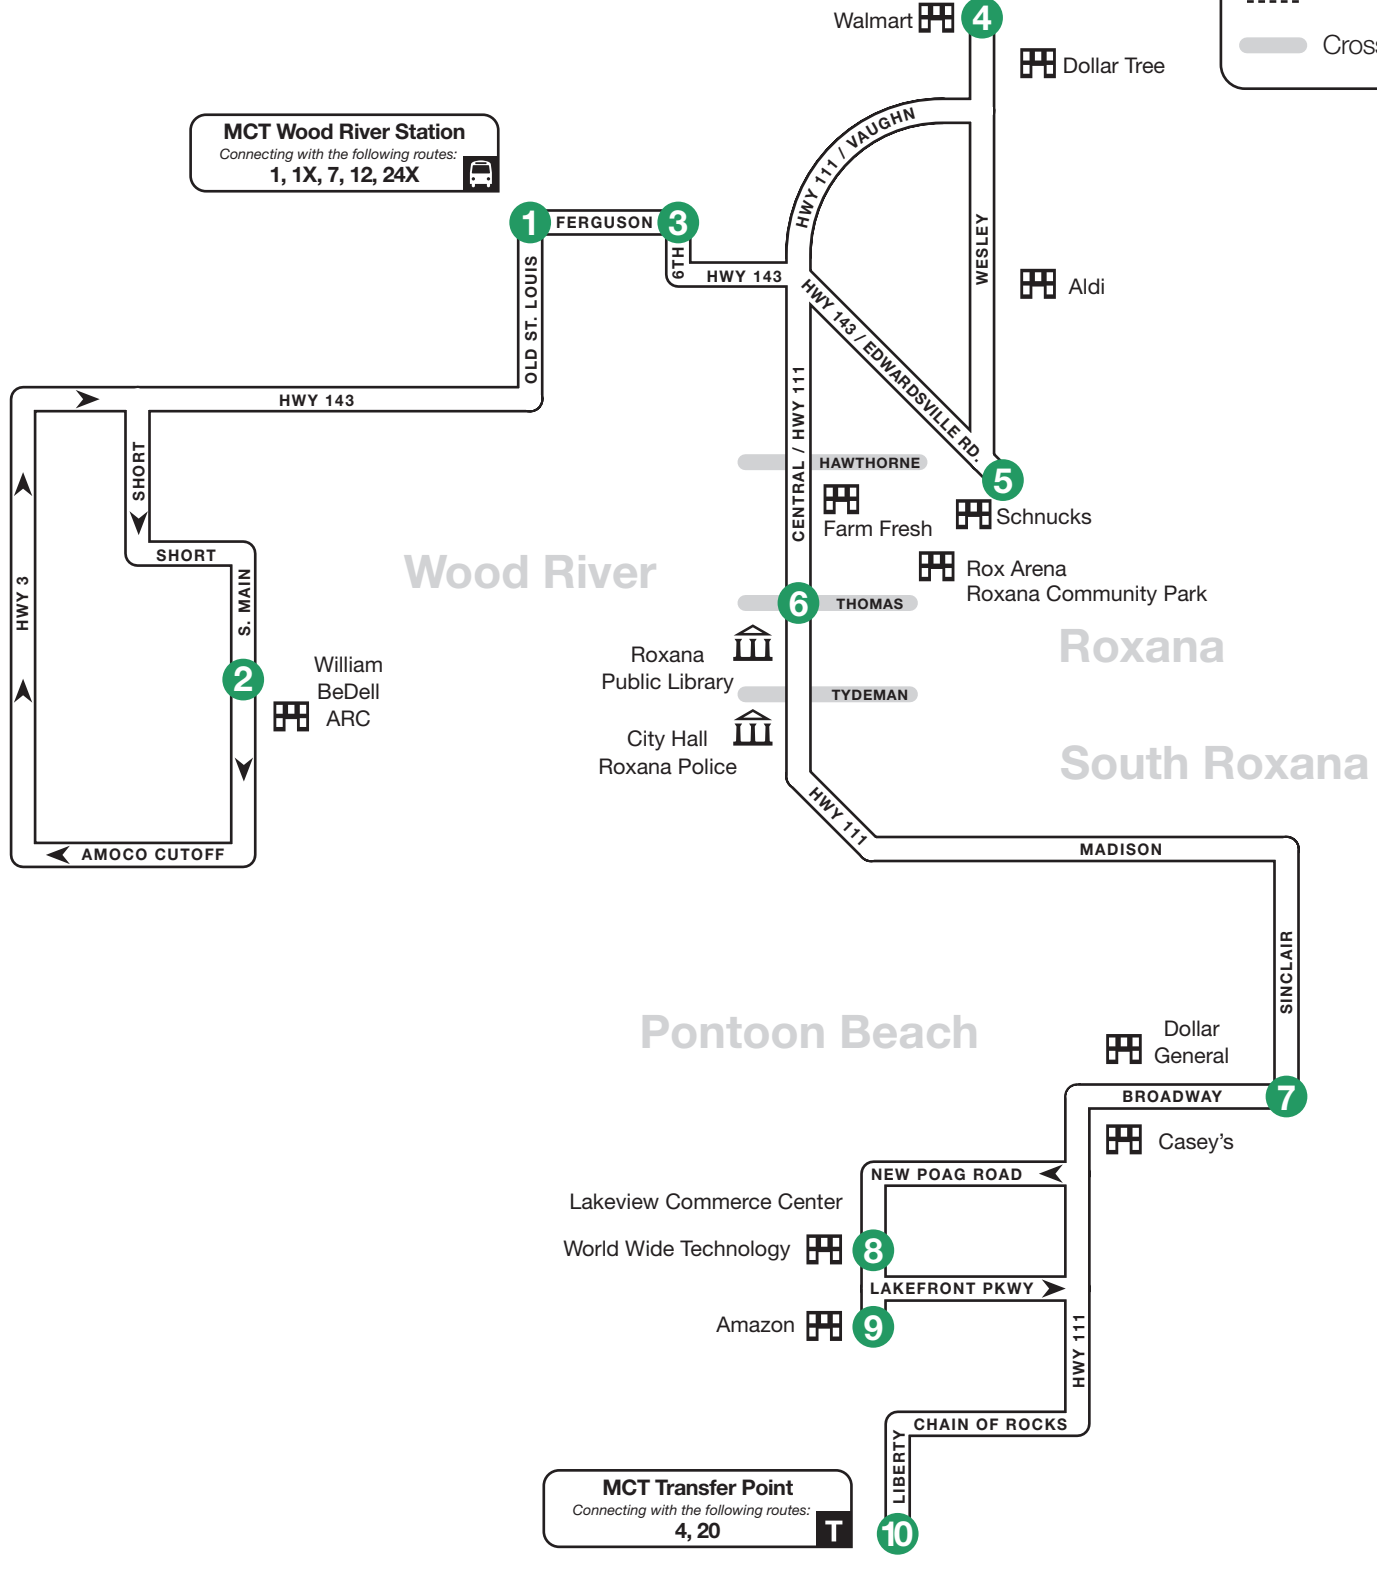

Route 6 – Roxana-Pontoon Beach

Wood River Station to Pontoon Beach

0 Timepoint
— Bus Route
- - - Select Trips
▬ Crossroads

MCT Wood River Station
Connecting with the following routes:
1, 1X, 7, 12, 24X

MCT Transfer Point
Connecting with the following routes:
4, 20

	1	2	3	4	5	6	7	8	9	10
	BUS STARTS	Bus Leaves	Bus Leaves	Bus Leaves	Bus Leaves	Bus Leaves	Bus Leaves	Bus Leaves	Bus Leaves	BUS ENDS
	Wood River Station	S.Main & Evans	Ferguson & 6th	Wood River Walmart	Wood River Schnucks	Central & Thomas	Sinclair & Broadway	World Wide Technology	Amazon Lakeview	Liberty & Chain of Rocks
MONDAY – FRIDAY										
AM	4:35*	—	—	—	—	4:40	4:47	4:53	4:55	5:21
	6:48	6:50	6:55	7:06	7:11	7:17	7:24	7:30	7:32	7:42
	7:48	7:50	7:55	8:06	8:11	8:17	8:24	8:30	8:32	8:42
	8:48	8:50	8:55	9:06	9:11	9:17	9:24	9:30	9:32	9:42
	9:48	9:50	9:55	10:06	10:11	10:17	10:24	10:30	10:32	10:42
	10:48	10:50	10:55	11:06	11:11	11:17	11:24	11:30	11:32	11:42
PM	11:48	11:50	11:55	12:06	12:11	12:17	12:24	12:30	12:32	12:42
	12:48	12:50	12:55	1:06	1:11	1:17	1:24	1:30	1:32	1:42
	1:48	1:50	1:55	2:06	2:11	2:17	2:24	2:30	2:32	2:42
	2:48	2:50	2:55	3:06	3:11	3:17	3:24	3:30	3:32	3:42
	3:48	3:50	3:55	4:06	4:11	4:17	4:24	4:30	4:32	4:42
	4:48	4:50	4:55	5:06	5:11	5:17	5:24	5:30	5:32	5:42
	5:48	5:50	5:55	6:06	6:11	6:17	6:24	6:30	6:32	6:42

* Trip serves Gateway Commerce Center before serving Liberty and Chain of Rocks. Dial: 5:02 AM | Unilever: 5:04 AM | Hershey: 5:08 | Amazon GCC: 5:12 AM

SATURDAY & SUNDAY										
AM	6:48	6:50	6:55	7:06	7:11	7:17	7:24	7:30	7:32	7:42
	7:48	7:50	7:55	8:06	8:11	8:17	8:24	8:30	8:32	8:42
	8:48	8:50	8:55	9:06	9:11	9:17	9:24	9:30	9:32	9:42
	9:48	9:50	9:55	10:06	10:11	10:17	10:24	10:30	10:32	10:42
	10:48	10:50	10:55	11:06	11:11	11:17	11:24	11:30	11:32	11:42
PM	11:48	11:50	11:55	12:06	12:11	12:17	12:24	12:30	12:32	12:42
	12:48	12:50	12:55	1:06	1:11	1:17	1:24	1:30	1:32	1:42
	1:48	1:50	1:55	2:06	2:11	2:17	2:24	2:30	2:32	2:42
	2:48	2:50	2:55	3:06	3:11	3:17	3:24	3:30	3:32	3:42
	3:48	3:50	3:55	4:06	4:11	4:17	4:24	4:30	4:32	4:42
	4:48	4:50	4:55	5:06	5:11	5:17	5:24	5:30	5:32	5:42
	5:48	5:50	5:55	6:06	6:11	6:17	6:24	6:30	6:32	6:42

Madison County Transit Services

MCT Local Routes

Bus service that begins and ends in Madison County. Routes 1, 2, 4, 6, 7, 8, 9, 10, 11, 12, 13, 13X, 15, 16, 17, 19, 20, 21, 22, 24X, 25X

MCT Regional Routes

Bus service to and from St. Clair County and St. Louis. Routes 1X, 5, 14X, 16X, 18, 20X

MCT Muny Express

Find the best seat at the Muny for every Friday evening performance.

MCT Trails

Experience the 135 miles of scenic trails that comprise the MCT Trails bikeway system. Visit www.mctrails.org

Runabout

Door to door service for registered elderly and disabled Madison County residents. Call 931-7433 for details.

RideFinders

Move into the fast lane to a better commute by sharing the ride to and from work in a carpool or vanpool. Visit www.ridefinders.org

For specific information on these and other services, routes and schedules, please call (618) 797-INFO (4636) / TDD (618) 797-6000 or visit www.mct.org

Funding provided in whole or in part by the Illinois Department of Transportation.

Timetable & Map

Roxana-Pontoon Beach

Pontoon Beach