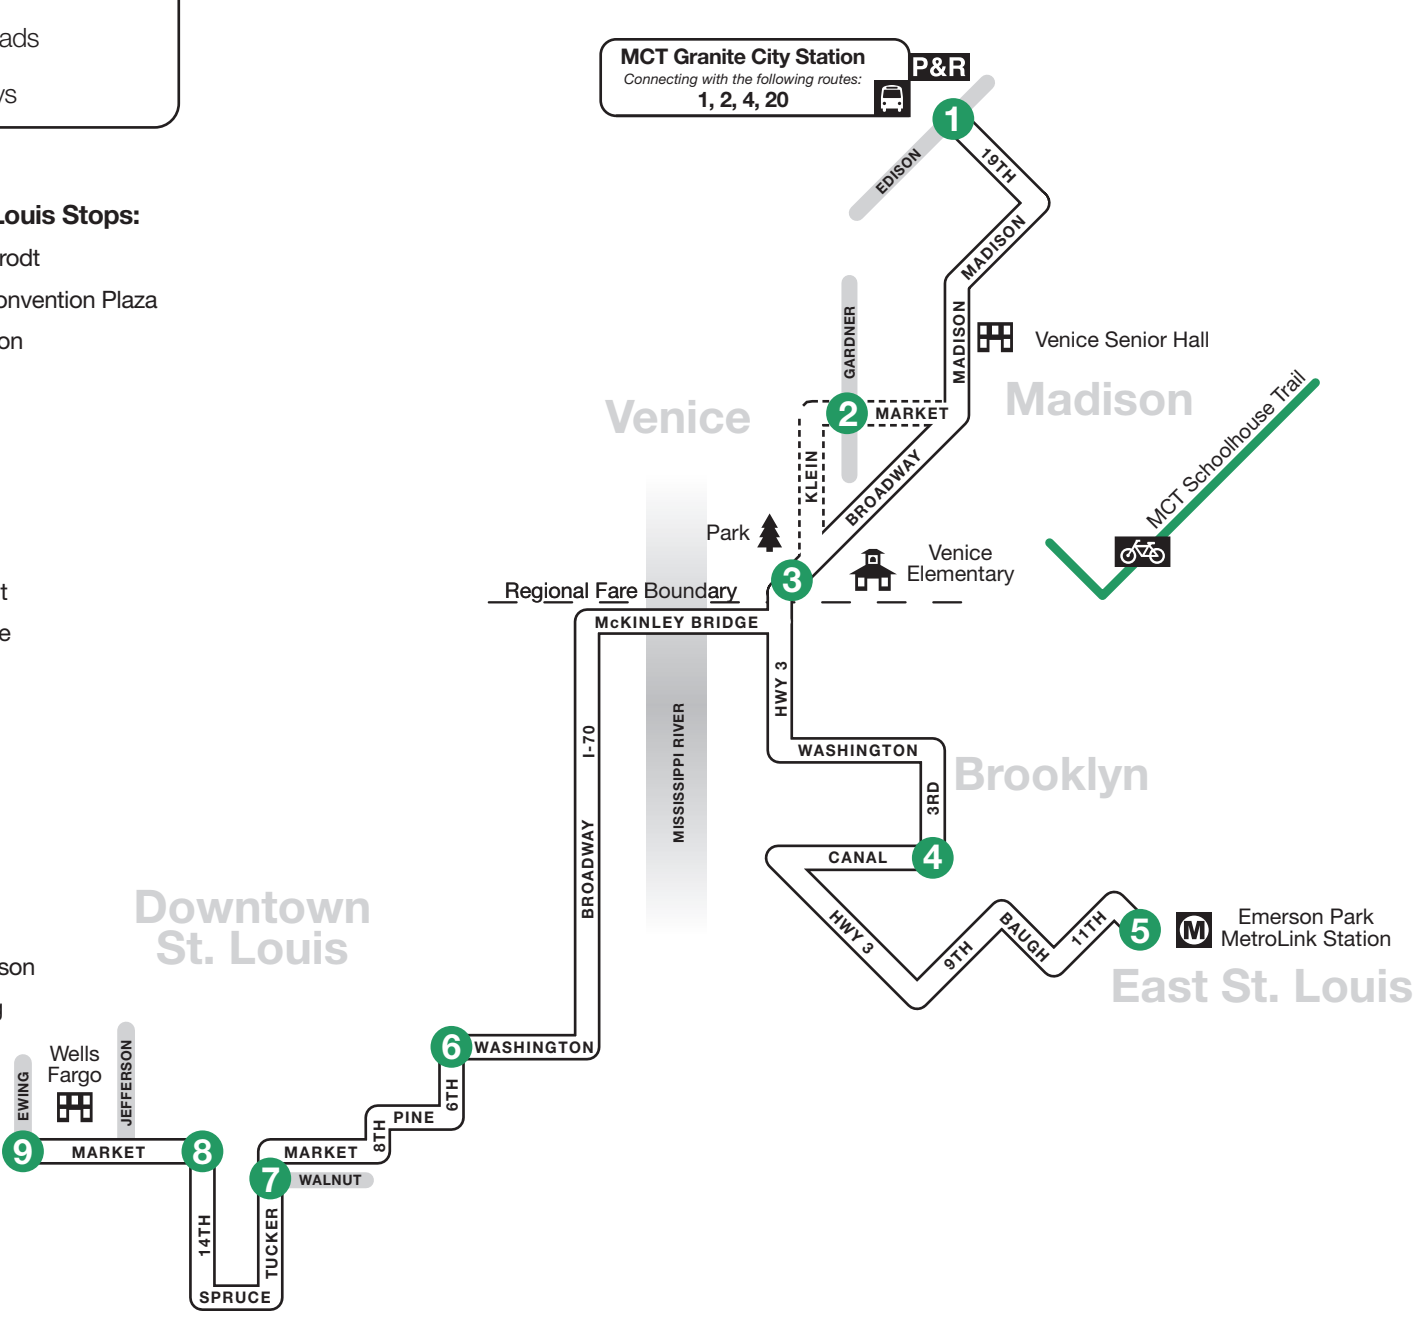

# Route 5 – Tri-City Regional

## Tri-Cities to Emerson Park MetroLink

**0** Timepoint

— Bus Route

--- Select Trips

█ Crossroads

█ Bikeways

### Downtown St. Louis Stops:

- 11th & Mallinckrodt
- Broadway at Convention Plaza
- 6th & Washington
- 6th & Locust
- 6th & Pine
- 8th & Pine
- Market & 8th
- Market & 10th
- Tucker & Walnut
- Tucker & Spruce
- Spruce & 13th
- Spruce & 14th
- Market & 14th
- Market & 16th
- Market & 17th
- Market & 18th
- Market & 23rd
- Market & Jefferson
- Market & Ewing

	<b>1</b>	<b>2</b>	<b>3</b>	<b>4</b>	<b>5</b>	<b>6</b>	<b>7</b>	<b>8</b>	<b>9</b>
<b>BUS STARTS</b>	Granite City Station								
<b>Bus Leaves</b>		Market & Gardner							
<b>Bus Leaves</b>			Broadway & Lee Park						
<b>Bus Leaves</b>				3rd & Canal					
<b>Bus Leaves</b>					Emerson Park MetroLink				
<b>Bus Leaves</b>						6th & Washington			
<b>Bus Leaves</b>							Tucker & Walnut		
<b>Bus Leaves</b>								Market & 14th	
<b>BUS ENDS</b>									Market & Ewing