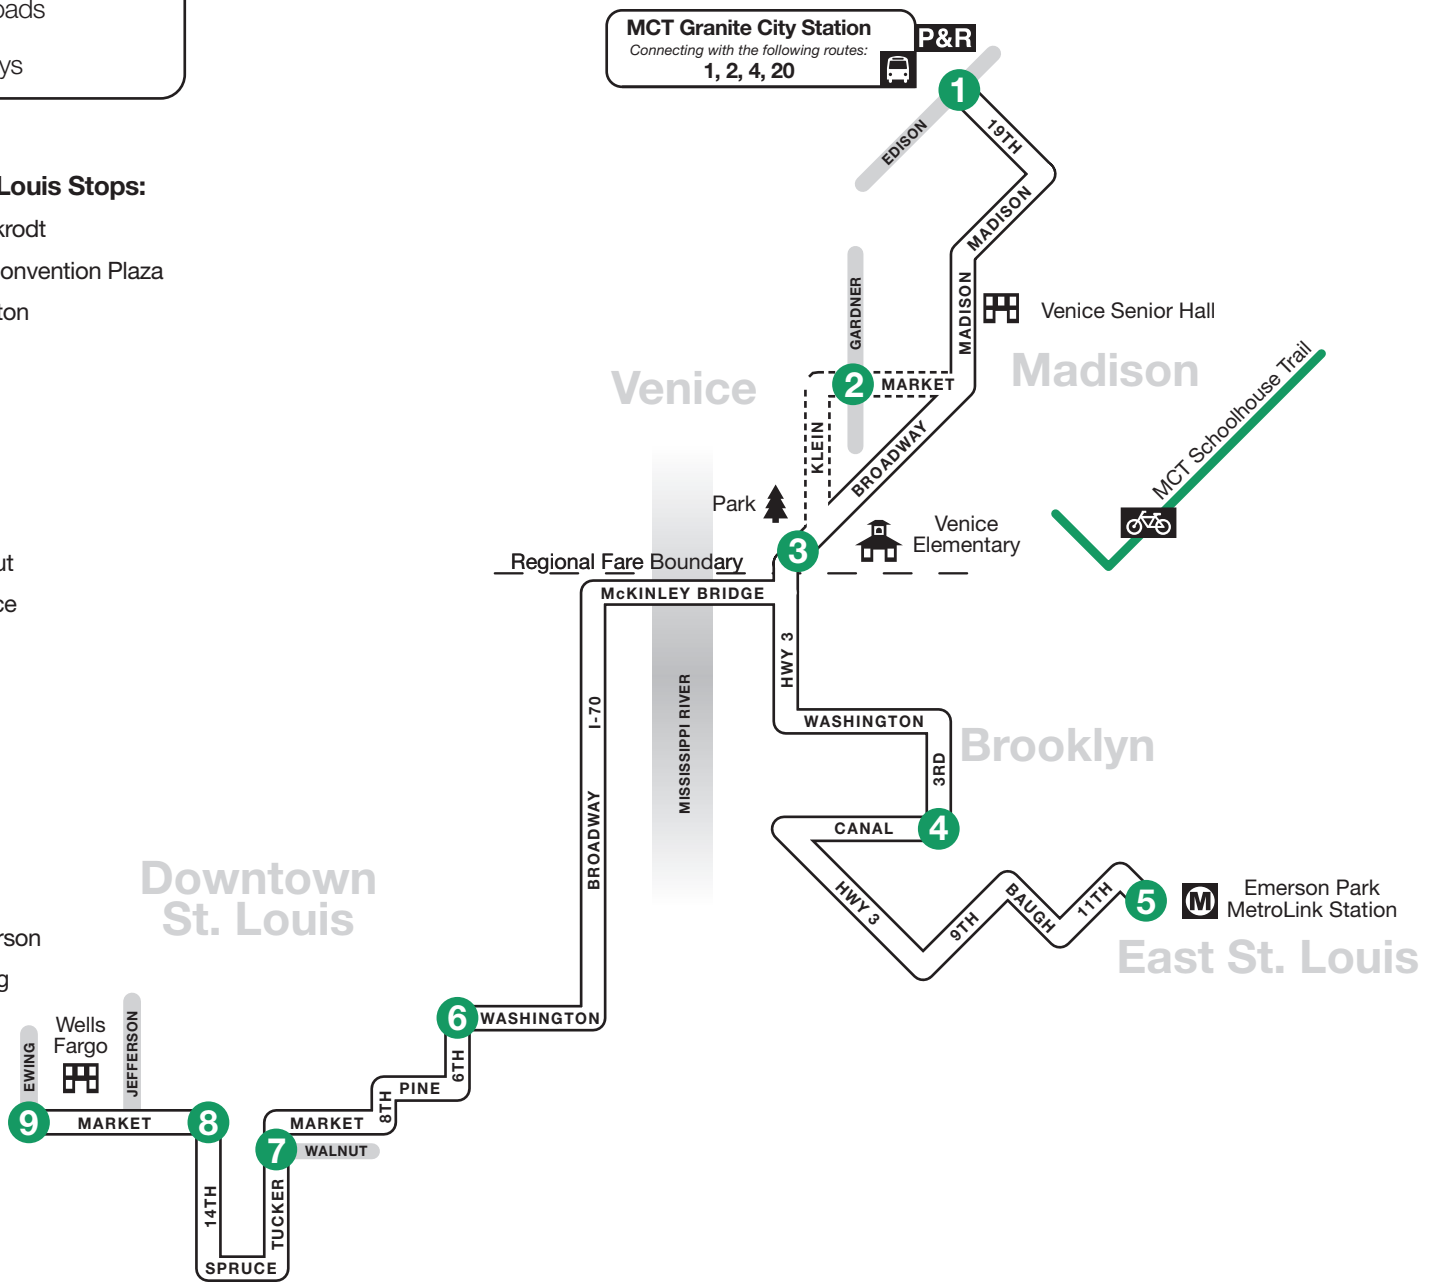

# Route 5 – Tri-City Regional

## Tri-Cities to Emerson Park MetroLink

### Downtown St. Louis Stops:

- 11th & Mallinckrodt
- Broadway at Convention Plaza
- 6th & Washington
- 6th & Locust
- 6th & Pine
- 8th & Pine
- Market & 8th
- Market & 10th
- Tucker & Walnut
- Tucker & Spruce
- Spruce & 13th
- Spruce & 14th
- Market & 14th
- Market & 16th
- Market & 17th
- Market & 18th
- Market & 23rd
- Market & Jefferson
- Market & Ewing

1	2	3	4	5	6	7	8	9
BUS STARTS	Bus Leaves	Bus Leaves	Bus Leaves	Bus Leaves	Bus Leaves	Bus Leaves	Bus Leaves	BUS ENDS
Granite City Station	Market & Gardner	Broadway & Lee Park	3rd & Canal	Emerson Park MetroLink	6th & Washington	Tucker & Walnut	Market & 14th	Market & Ewing