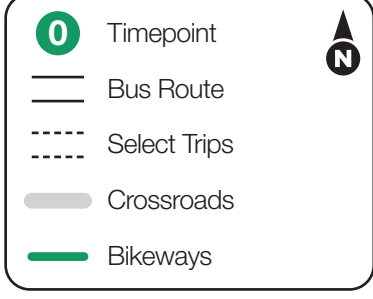

### Downtown St. Louis Stops:

- 11th & Mallinckrodt
- Broadway at Convention Plaza
- 6th & Washington
- 6th & Locust
- 6th & Pine
- 8th & Pine
- Market & 8th
- Market & 10th
- Tucker & Walnut
- Tucker & Spruce
- Spruce & 13th
- Spruce & 14th
- Market & 14th
- Market & 16th
- Market & 17th
- Market & 18th
- Market & 23rd
- Market & Jefferson
- Market & Ewing