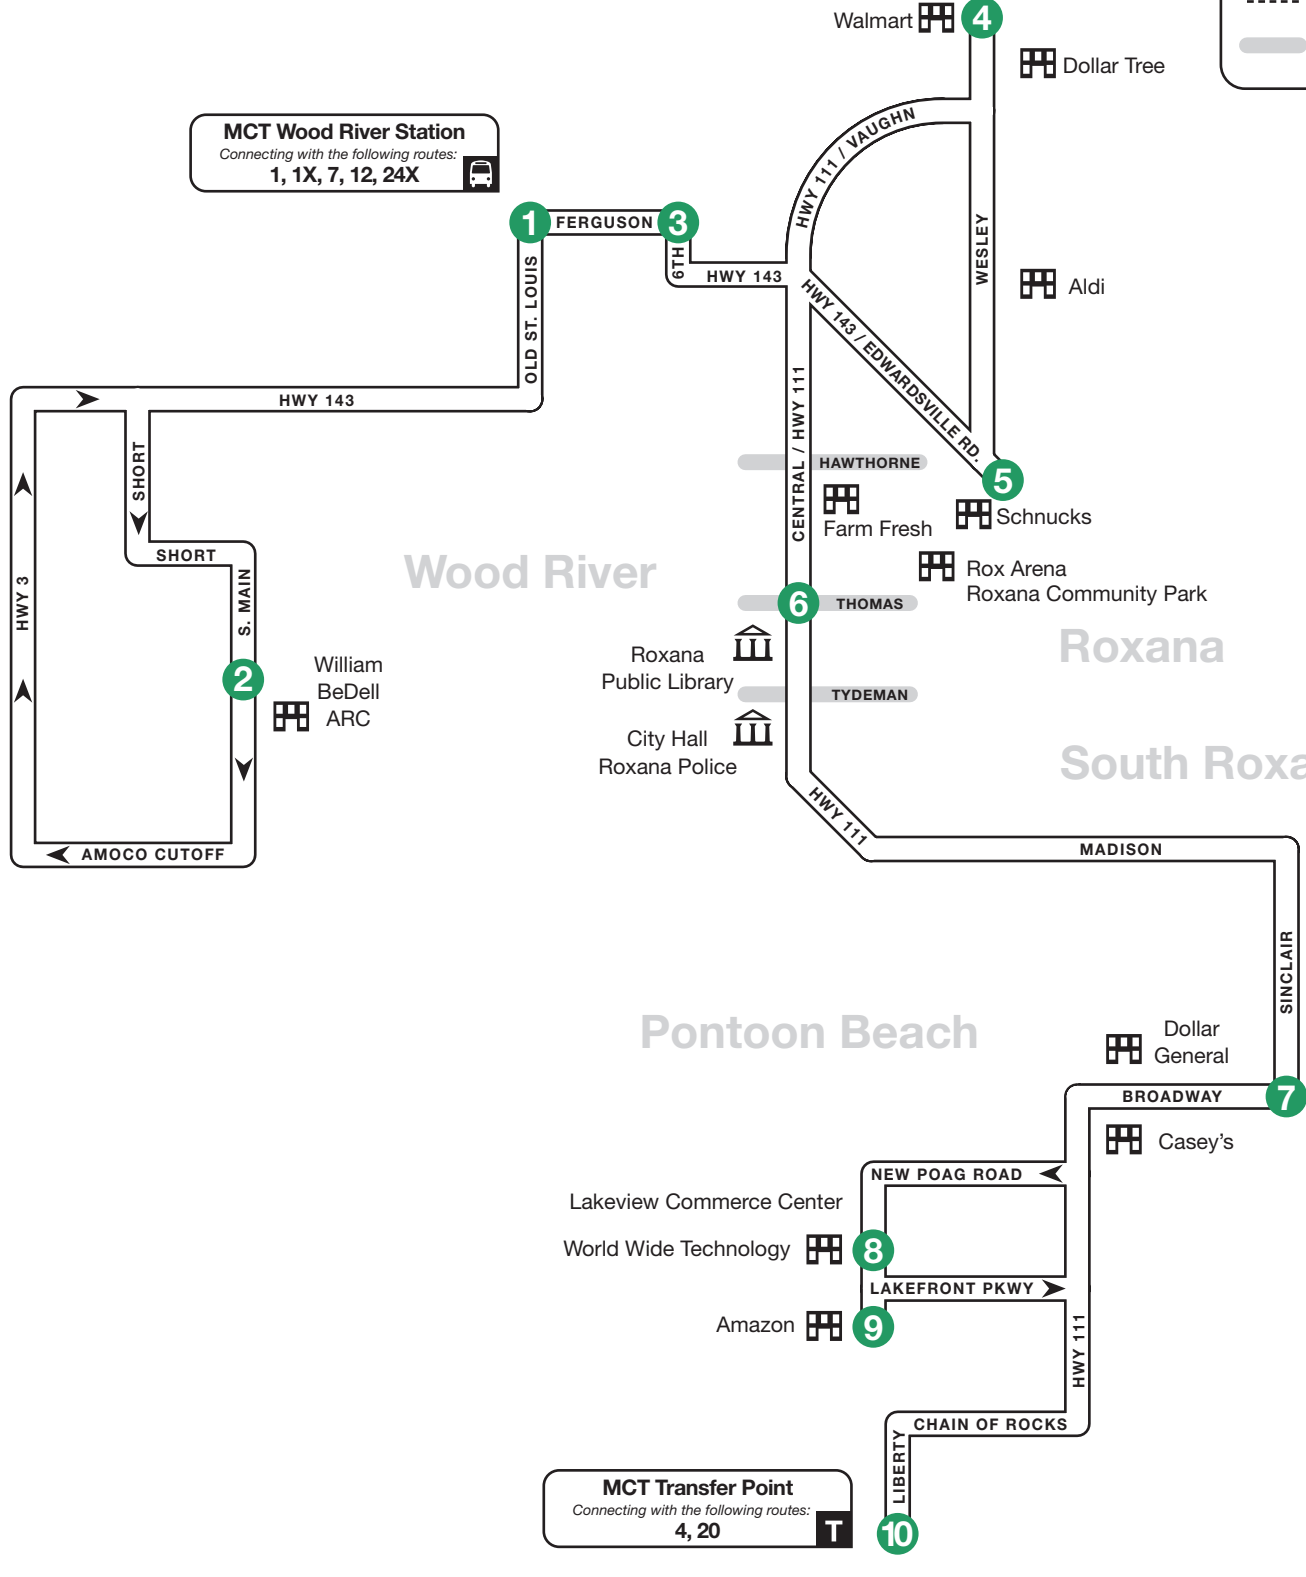

Route 6 – Roxana-Pontoon Beach

Wood River Station to Pontoon Beach

0 Timepoint
— Bus Route
- - - Select Trips
▬ Crossroads

MCT Wood River Station
Connecting with the following routes:
1, 1X, 7, 12, 24X

MCT Transfer Point
Connecting with the following routes:
4, 20

	1	2	3	4	5	6	7	8	9	10
	BUS STARTS	Bus Leaves	Bus Leaves	Bus Leaves	Bus Leaves	Bus Leaves	Bus Leaves	Bus Leaves	Bus Leaves	BUS ENDS
	Wood River Station	S.Main & Evans	Ferguson & 6th	Wood River Walmart	Wood River Schnucks	Central & Thomas	Sinclair & Broadway	World Wide Technology	Amazon Lakeview	Liberty & Chain of Rocks
MONDAY – FRIDAY										
AM	4:35*	—	—	—	—	4:40	4:47	4:53	4:55	5:21
	6:48	6:50	6:55	7:06	7:11	7:17	7:24	7:30	7:32	7:42
	7:48	7:50	7:55	8:06	8:11	8:17	8:24	8:30	8:32	8:42
	8:48	8:50	8:55	9:06	9:11	9:17	9:24	9:30	9:32	9:42
	9:48	9:50	9:55	10:06	10:11	10:17	10:24	10:30	10:32	10:42
	10:48	10:50	10:55	11:06	11:11	11:17	11:24	11:30	11:32	11:42
PM	11:48	11:50	11:55	12:06	12:11	12:17	12:24	12:30	12:32	12:42
	12:48	12:50	12:55	1:06	1:11	1:17	1:24	1:30	1:32	1:42
	1:48	1:50	1:55	2:06	2:11	2:17	2:24	2:30	2:32	2:42
	2:48	2:50	2:55	3:06	3:11	3:17	3:24	3:30	3:32	3:42
	3:48	3:50	3:55	4:06	4:11	4:17	4:24	4:30	4:32	4:42
	4:48	4:50	4:55	5:06	5:11	5:17	5:24	5:30	5:32	5:42
	5:48	5:50	5:55	6:06	6:11	6:17	6:24	6:30	6:32	6:42

* Trip serves Gateway Commerce Center before serving Liberty and Chain of Rocks. Dial: 5:02 AM | Unilever: 5:04 AM | Hershey: 5:08 | Amazon GCC: 5:12 AM

SATURDAY & SUNDAY										
AM	6:48	6:50	6:55	7:06	7:11	7:17	7:24	7:30	7:32	7:42
	7:48	7:50	7:55	8:06	8:11	8:17	8:24	8:30	8:32	8:42
	8:48	8:50	8:55	9:06	9:11	9:17	9:24	9:30	9:32	9:42
	9:48	9:50	9:55	10:06	10:11	10:17	10:24	10:30	10:32	10:42
	10:48	10:50	10:55	11:06	11:11	11:17	11:24	11:30	11:32	11:42
PM	11:48	11:50	11:55	12:06	12:11	12:17	12:24	12:30	12:32	12:42
	12:48	12:50	12:55	1:06	1:11	1:17	1:24	1:30	1:32	1:42
	1:48	1:50	1:55	2:06	2:11	2:17	2:24	2:30	2:32	2:42
	2:48	2:50	2:55	3:06	3:11	3:17	3:24	3:30	3:32	3:42
	3:48	3:50	3:55	4:06	4:11	4:17	4:24	4:30	4:32	4:42
	4:48	4:50	4:55	5:06	5:11	5:17	5:24	5:30	5:32	5:42
	5:48	5:50	5:55	6:06	6:11	6:17	6:24	6:30	6:32	6:42

Madison County Transit Services

MCT Local Routes

Bus service that begins and ends in Madison County. Routes 1, 2, 4, 6, 7, 8, 9, 10, 11, 12, 13, 13X, 15, 16, 17, 19, 20, 21, 22, 24X, 25X

MCT Regional Routes

Bus service to and from St. Clair County and St. Louis. Routes 1X, 5, 14X, 16X, 18, 20X

MCT Muny Express

Find the best seat at the Muny for every Friday evening performance.

MCT Trails

Experience the 135 miles of scenic trails that comprise the MCT Trails bikeway system. Visit www.mctrails.org

Runabout

Door to door service for registered elderly and disabled Madison County residents. Call 931-7433 for details.

RideFinders

Move into the fast lane to a better commute by sharing the ride to and from work in a carpool or vanpool. Visit www.ridefinders.org

For specific information on these and other services, routes and schedules, please call (618) 797-INFO (4636) / TDD (618) 797-6000 or visit www.mct.org

Funding provided in whole or in part by the Illinois Department of Transportation.

Timetable & Map

Roxana-Pontoon Beach

Pontoon Beach