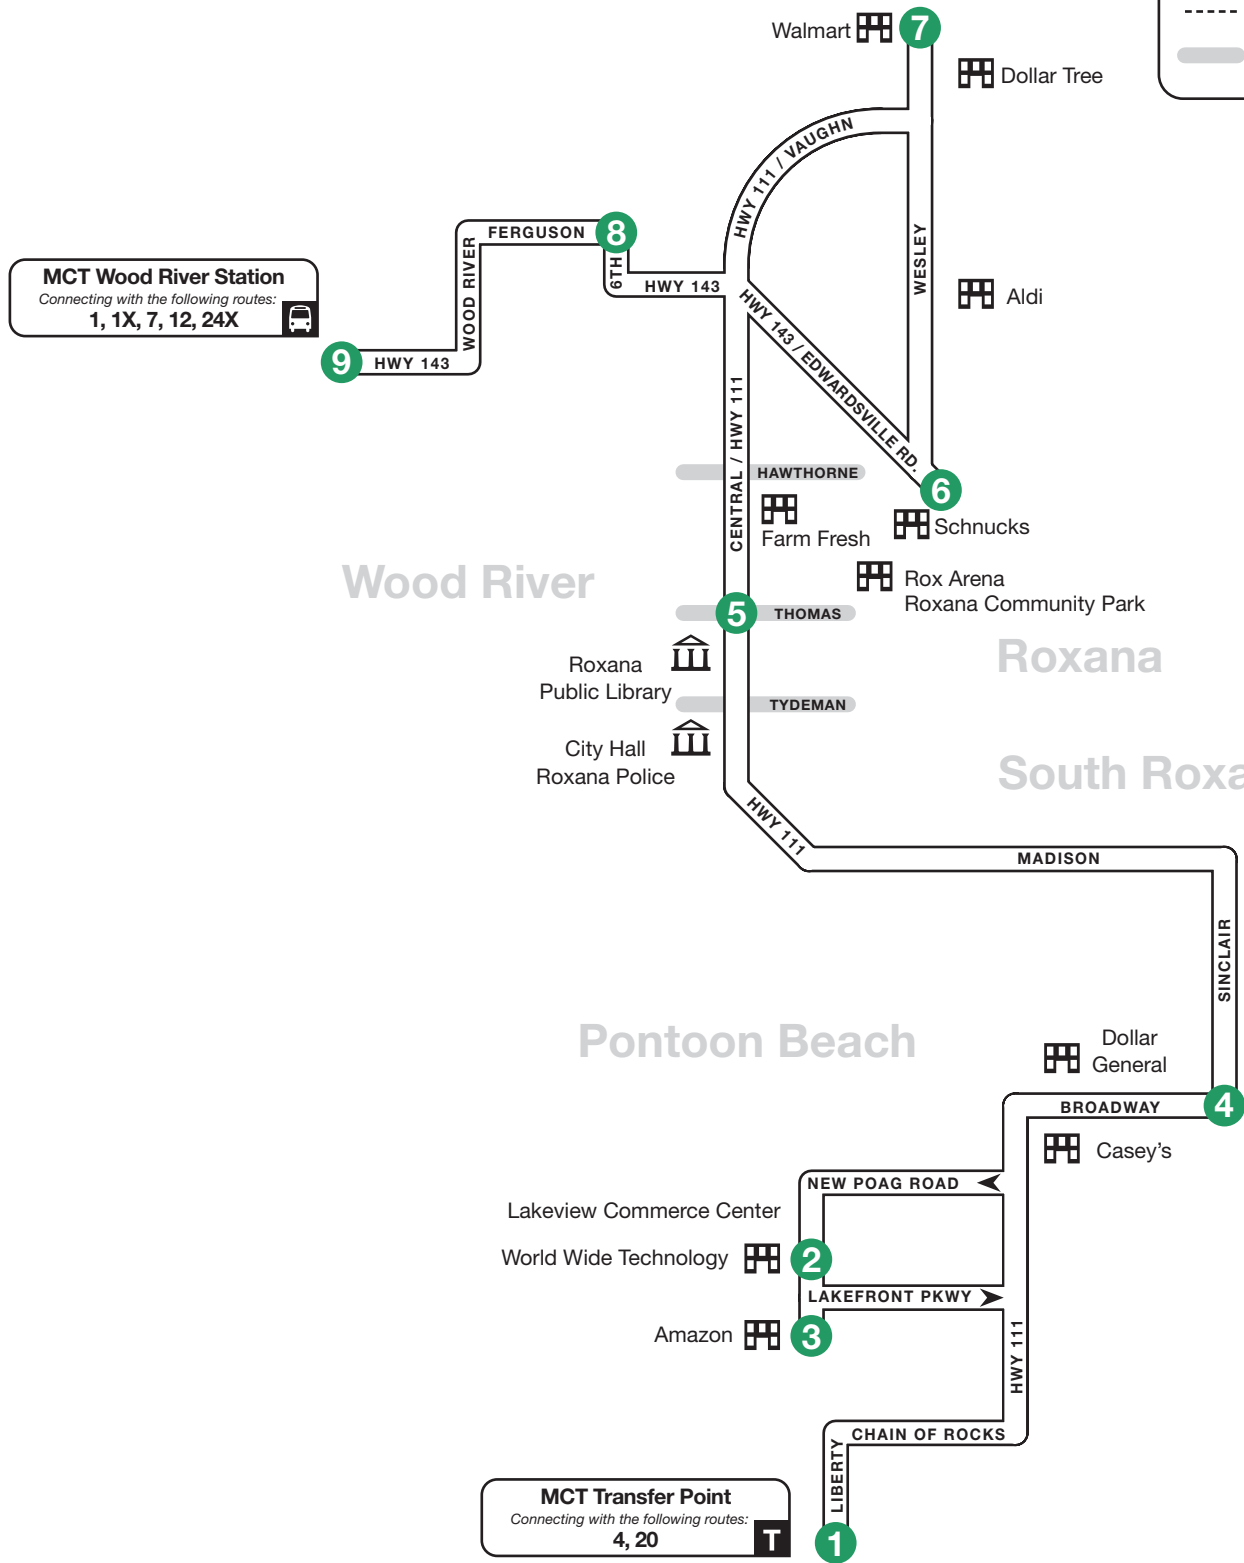

# Route 6 – Roxana-Pontoon Beach

## Pontoon Beach to Wood River Station

**0** Timepoint  
 — Bus Route  
 - - - Select Trips  
 ▬ Crossroads

1	2	3	4	5	6	7	8	9
<b>BUS STARTS</b>	<b>Bus Leaves</b>	<b>Bus Leaves</b>	<b>Bus Leaves</b>	<b>Bus Leaves</b>	<b>Bus Leaves</b>	<b>Bus Leaves</b>	<b>Bus Leaves</b>	<b>BUS ENDS</b>
Liberty & Chain of Rocks	World Wide Technology	Amazon Lakeview	Sinclair & Broadway	Central & Thomas	Wood River Schnucks	Wood River Walmart	Ferguson & 6th	Wood River Station

\* Trip serves Gateway Commerce Center before serving Liberty and Chain of Rocks. Dial: 5:02 AM | Unilever: 5:04 AM | Hershey: 5:08 | Amazon GCC: 5:12 AM

<b>SATURDAY &amp; SUNDAY</b>										
<b>AM</b>	6:48	6:50	6:55	7:06	7:11	7:17	7:24	7:30	7:32	7:42
	7:48	7:50	7:55	8:06	8:11	8:17	8:24	8:30	8:32	8:42
	8:48	8:50	8:55	9:06	9:11	9:17	9:24	9:30	9:32	9:42
	9:48	9:50	9:55	10:06	10:11	10:17	10:24	10:30	10:32	10:42
	10:48	10:50	10:55	11:06	11:11	11:17	11:24	11:30	11:32	11:42
<b>PM</b>	11:48	11:50	11:55	<b>12:06</b>	<b>12:11</b>	<b>12:17</b>	<b>12:24</b>	<b>12:30</b>	<b>12:32</b>	<b>12:42</b>
	12:48	12:50	12:55	1:06	1:11	1:17	1:24	1:30	1:32	1:42
	1:48	1:50	1:55	2:06	2:11	2:17	2:24	2:30	2:32	2:42
	2:48	2:50	2:55	3:06	3:11	3:17	3:24	3:30	3:32	3:42
	3:48	3:50	3:55	4:06	4:11	4:17	4:24	4:30	4:32	4:42
	4:48	4:50	4:55	5:06	5:11	5:17	5:24	5:30	5:32	5:42
	5:48	5:50	5:55	6:06	6:11	6:17	6:24	6:30	6:32	6:42