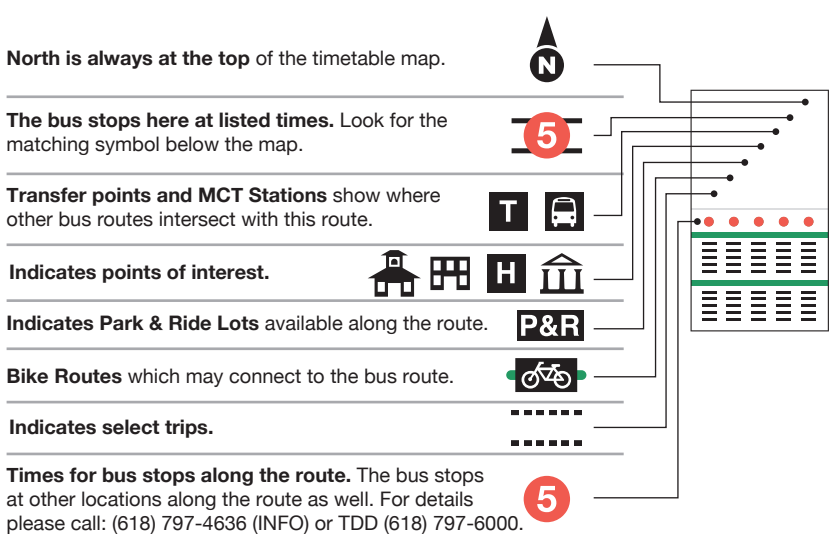

Instructions