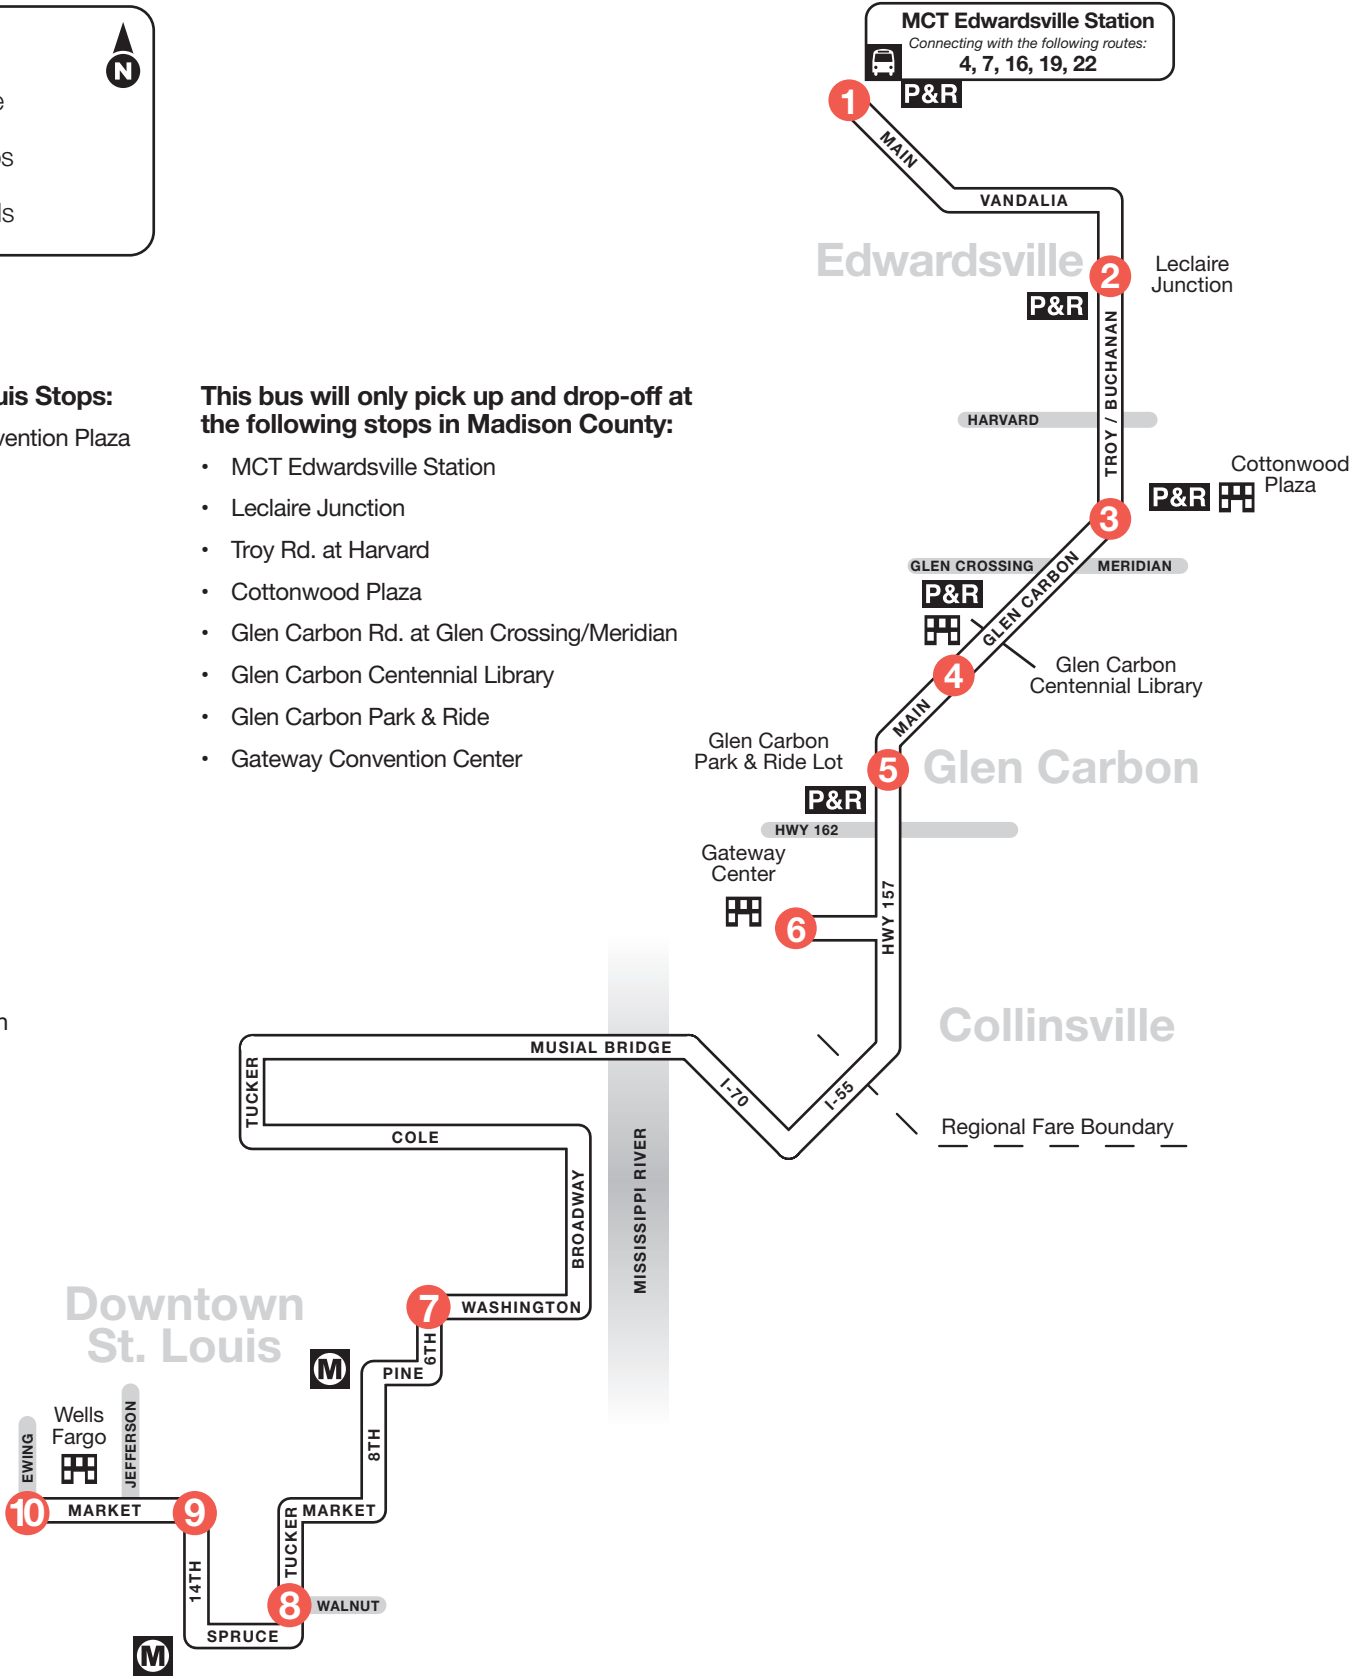

Route 16X – Edwardsville-Glen Carbon Express

St. Louis to Edwardsville

Downtown St. Louis Stops:

- Market & Ewing
- Market & 18th
- Market & 16th
- Market & 14th
- Spruce & 13th
- Tucker & Clark
- Tucker & Market
- Market & 10th
- 7th & Market
- 7th & Pine
- 7th & Locust
- Washington & 6th

Route 16X – Edwardsville-Glen Carbon Express

Edwardsville to St. Louis

This bus will only pick up and drop-off at the following stops in Madison County:

- MCT Edwardsville Station
- Leclaire Junction
- Troy Rd. at Harvard
- Cottonwood Plaza
- Glen Carbon Rd. at Glen Crossing/Meridian
- Glen Carbon Centennial Library
- Glen Carbon Park & Ride
- Gateway Convention Center

Downtown St. Louis Stops:

- Broadway at Convention Plaza
- 6th & Washington
- 6th & Locust
- 6th & Pine
- 8th & Pine
- Market & 8th
- Market & 10th
- Tucker & Walnut
- Tucker & Spruce
- Spruce & 13th
- 14th & Spruce
- Market & 14th
- Market & 16th
- Market & 17th
- Market & Jefferson
- Market & Ewing

	1	2	3	4	5	6	7	8	9	10
BUS STARTS	Edwardsville Station									
Bus Leaves		Leclaire Junction								
Bus Leaves			Cottonwood Plaza							
Bus Leaves				Glen Carbon Library						
Bus Leaves					Glen Carbon Park & Ride					
Bus Leaves						Gateway Center				
Bus Leaves							6th & Washington			
Bus Leaves								Tucker & Walnut		
Bus Leaves									Market & 14th	
BUS ENDS										Market & Ewing