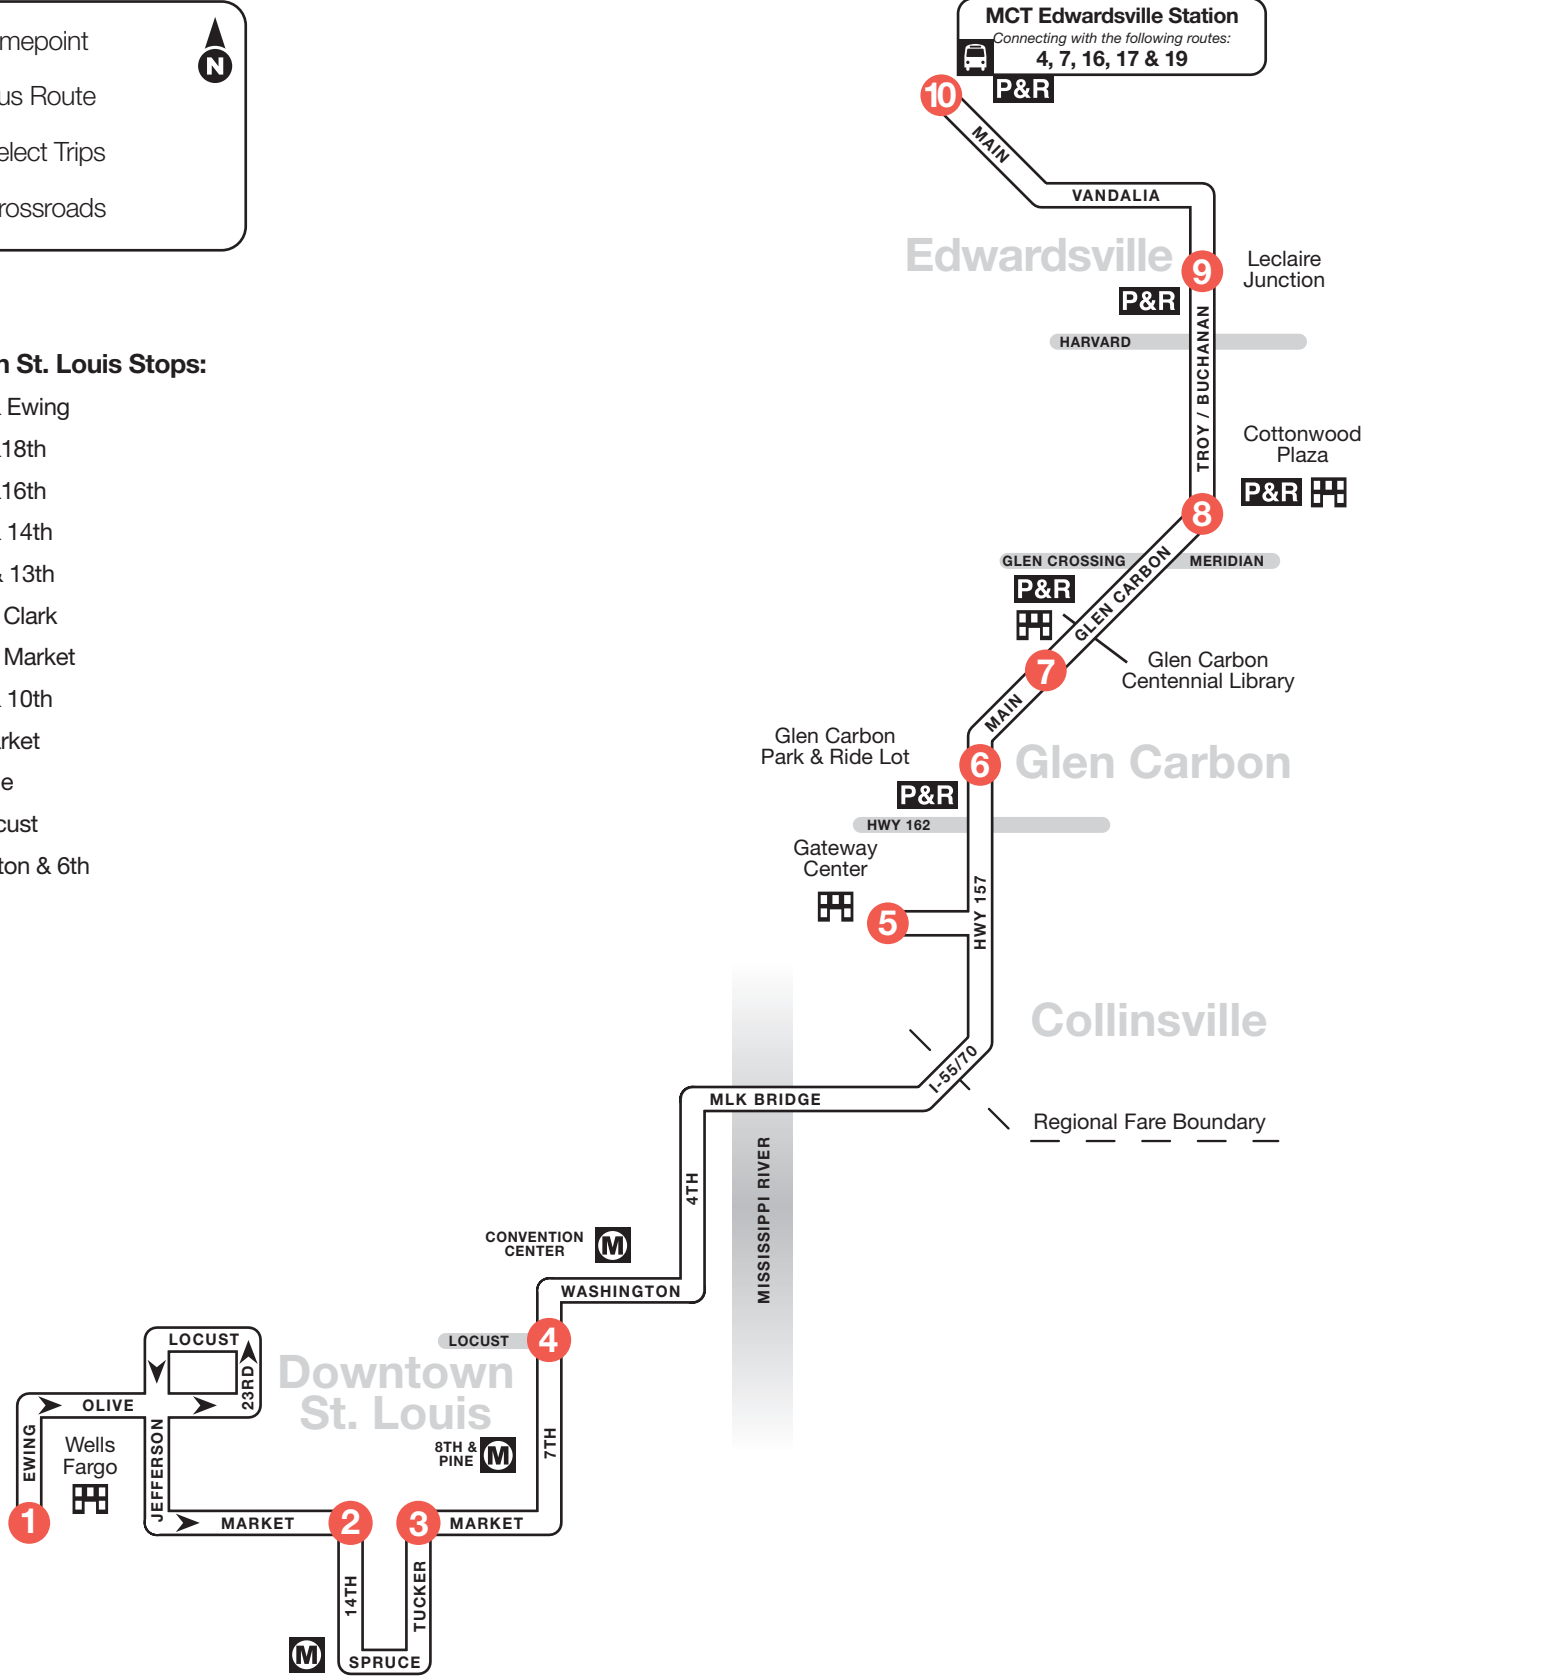

Route 16X – Edwardsville-Glen Carbon Express

St. Louis to Edwardsville

Downtown St. Louis Stops:

- Market & Ewing
- Market & 18th
- Market & 16th
- Market & 14th
- Spruce & 13th
- Tucker & Clark
- Tucker & Market
- Market & 10th
- 7th & Market
- 7th & Pine
- 7th & Locust
- Washington & 6th

Route 16X – Edwardsville-Glen Carbon Express

Edwardsville to St. Louis

This bus will only pick up and drop-off at the following stops in Madison County:

- MCT Edwardsville Station
- Leclaire Junction
- Troy Rd. at Harvard
- Cottonwood Plaza
- Glen Carbon Rd. at Glen Crossing/Meridian
- Glen Carbon Centennial Library
- Glen Carbon Park & Ride
- Gateway Convention Center

Downtown St. Louis Stops:

- Broadway at Convention Plaza
- 6th & Washington
- 6th & Locust
- 6th & Pine
- 8th & Pine
- Market & 8th
- Market & 10th
- Tucker & Walnut
- Tucker & Spruce
- Spruce & 13th
- 14th & Spruce
- Market & 14th
- Market & 16th
- Market & 17th
- Market & Jefferson
- Market & Ewing

	1	2	3	4	5	6	7	8	9	10
BUS STARTS	Edwardsville Station									
Bus Leaves		Leclaire Junction								
Bus Leaves			Cottonwood Plaza							
Bus Leaves				Glen Carbon Library						
Bus Leaves					Glen Carbon Park & Ride					
Bus Leaves						Gateway Center				
Bus Leaves							6th & Washington			
Bus Leaves								Tucker & Walnut		
Bus Leaves									Market & 14th	
BUS ENDS										Market & Ewing