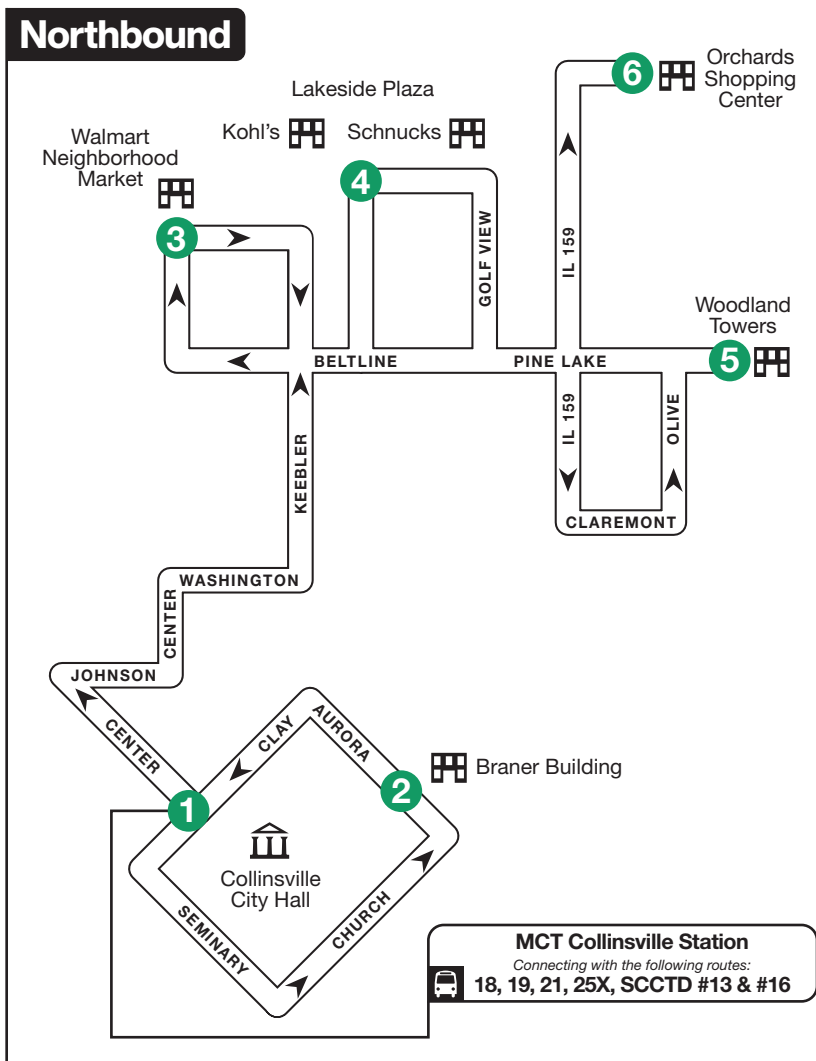

Route 15 – East Collinsville Shuttle

Northbound – Collinsville Station to Orchard Shopping Center
 Southbound – Orchard Shopping Center to Collinsville Station

0 Timepoint
 — Bus Route
 — Crossroads

Northbound

1	2	3	4	5	6
BUS STARTS	Bus Leaves	Bus Leaves	Bus Leaves	Bus Leaves	Bus Leaves
Collinsville Station	Braner Building	Walmart Neighborhood Market	Lakeside Plaza	Woodland Towers	Orchards Shopping Center

MONDAY – FRIDAY

Southbound

1	2	3	4	5	6
Bus Leaves	Bus Leaves	Bus Leaves	Bus Leaves	Bus Leaves	BUS ENDS
Orchards Shopping Center	Woodland Towers	Lakeside Plaza	Walmart Neighborhood Market	Braner Building	Collinsville Station

15/21

Collinsville Shuttle

15 – East Collinsville

- Collinsville Station
- Woodland Towers
- Lakeside Plaza
- Walmart Neighborhood Market
- Braner Building
- Orchards Shopping Center
- 21 – West Collinsville**
- Collinsville Station
- Gateway Convention Center
- Walmart
- Collinsville Crossing