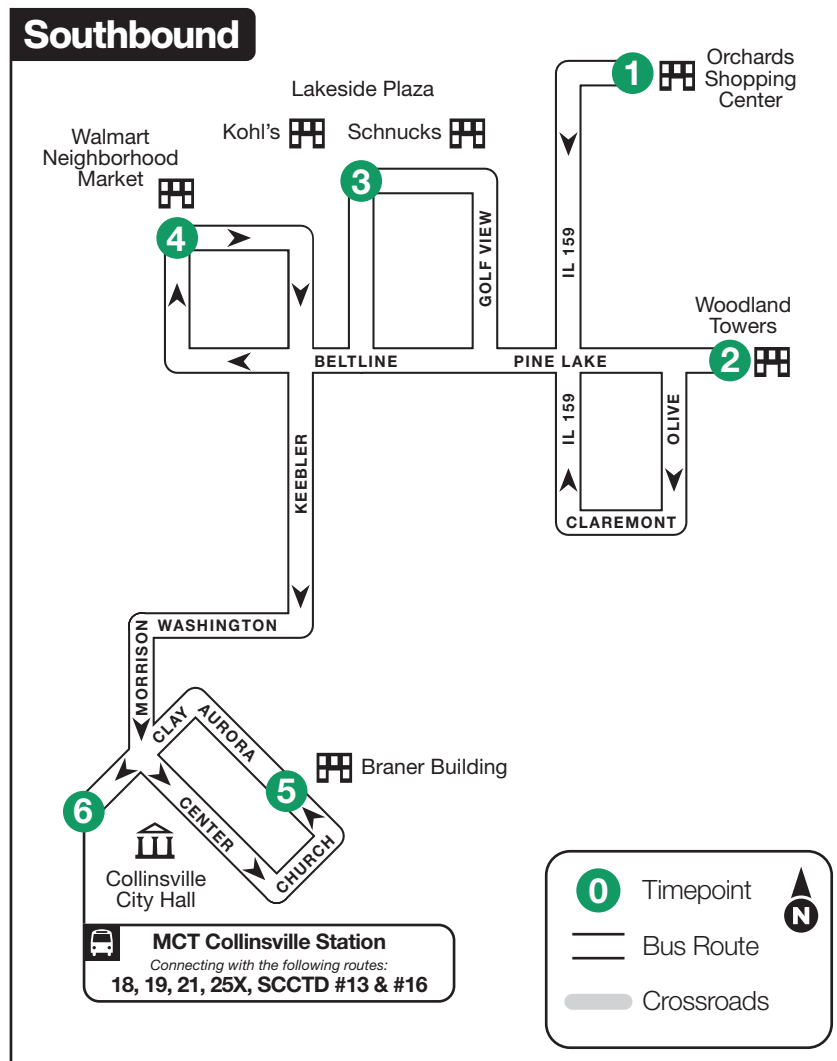

Route 15 – East Collinsville Shuttle

Northbound – Collinsville Station to Orchard Shopping Center
 Southbound – Orchard Shopping Center to Collinsville Station

0 Timepoint
 — Bus Route
 — Crossroads

Northbound

1	2	3	4	5	6
BUS STARTS	Bus Leaves	Bus Leaves	Bus Leaves	Bus Leaves	Bus Leaves
Collinsville Station	Braner Building	Walmart Neighborhood Market	Lakeside Plaza	Woodland Towers	Orchards Shopping Center

MONDAY – FRIDAY

Southbound

1	2	3	4	5	6
Bus Leaves	Bus Leaves	Bus Leaves	Bus Leaves	Bus Leaves	BUS ENDS
Orchards Shopping Center	Woodland Towers	Lakeside Plaza	Walmart Neighborhood Market	Braner Building	Collinsville Station

15/21

Collinsville Shuttle

15 – East Collinsville

- Collinsville Station
- Woodland Towers
- Lakeside Plaza
- Walmart Neighborhood Market
- Braner Building
- Orchards Shopping Center
- 21 – West Collinsville**
- Collinsville Station
- Gateway Convention Center
- Walmart
- Collinsville Crossing