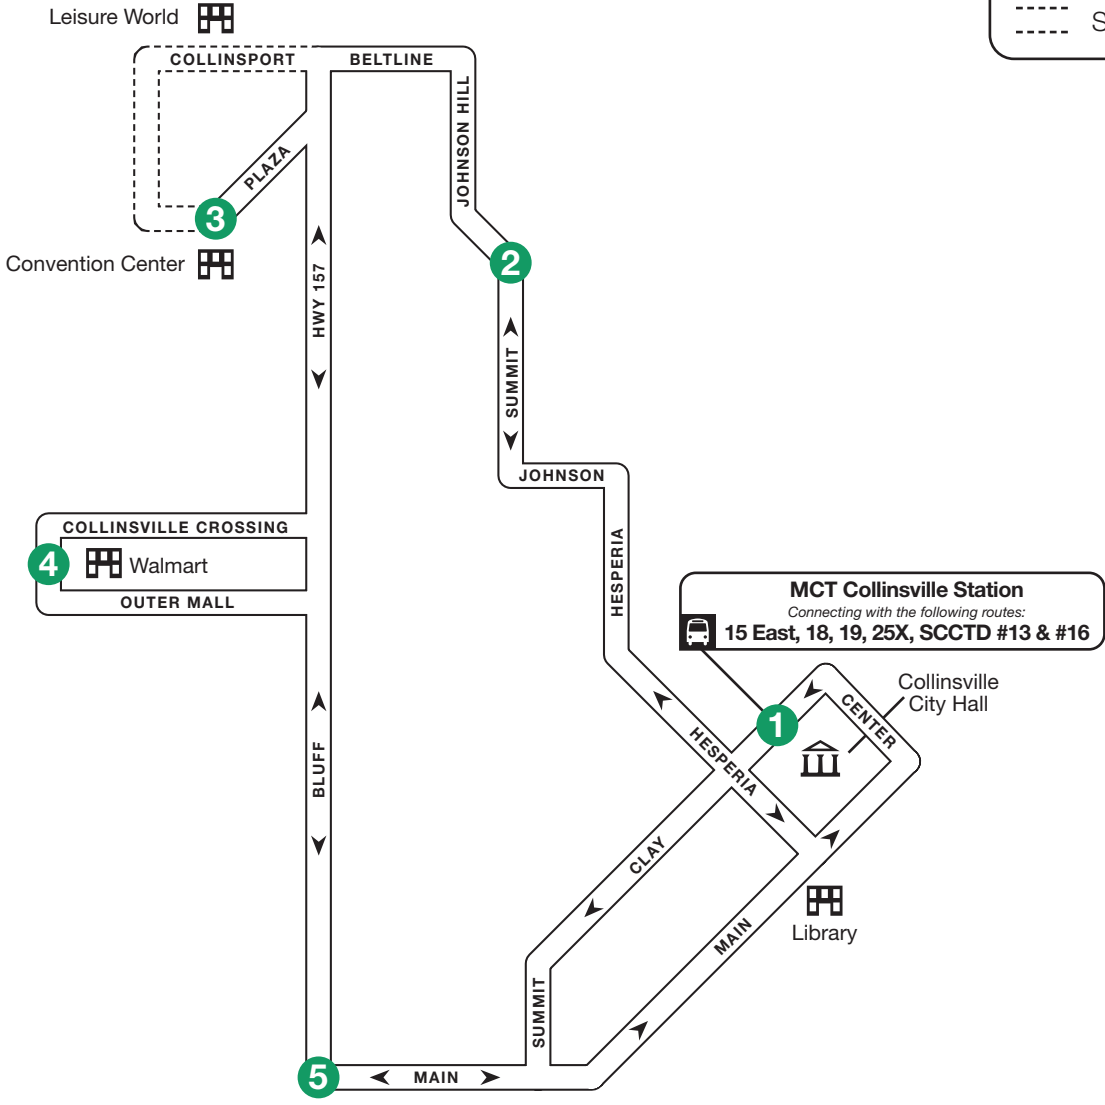

Por favor, tenga el cambio correcto. Se aceptan pases y boletos válidos de Metro.

Route 21 – West Collinsville Shuttle

Collinsville Station to Gateway Center

0 Timepoint
 Bus Route
 Select Trips

1	2	3	4	5	1	5	4	3	2	1
BUS STARTS	Bus Leaves	Bus Leaves	Bus Leaves	Bus Leaves	Bus Arrives	Bus Leaves	Bus Leaves	Bus Leaves	Bus Leaves	BUS ENDS
Collinsville Station	Johnson Hill & Summit	Gateway Convention Center	Walmart	Main & IL 157	Collinsville Station	Collinsville Station	Main & IL157	Walmart	Gateway Convention Center	Collinsville Station