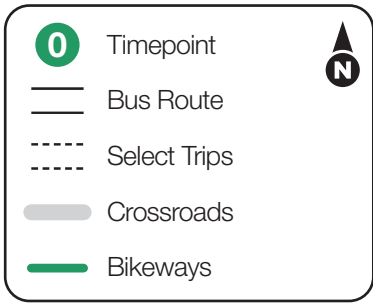

Route 5 – Tri-City Regional

Emerson Park MetroLink Station to Tri-Cities

Downtown St. Louis Stops:

- Market & Ewing
- Market & 18th
- Market & 16th
- Market & 14th
- Spruce & 13th
- Tucker & Clark
- Tucker & Market
- Market & 10th
- 7th & Market
- 7th & Pine
- 7th & Locust
- Washington & 6th
- 9th & Salisbury