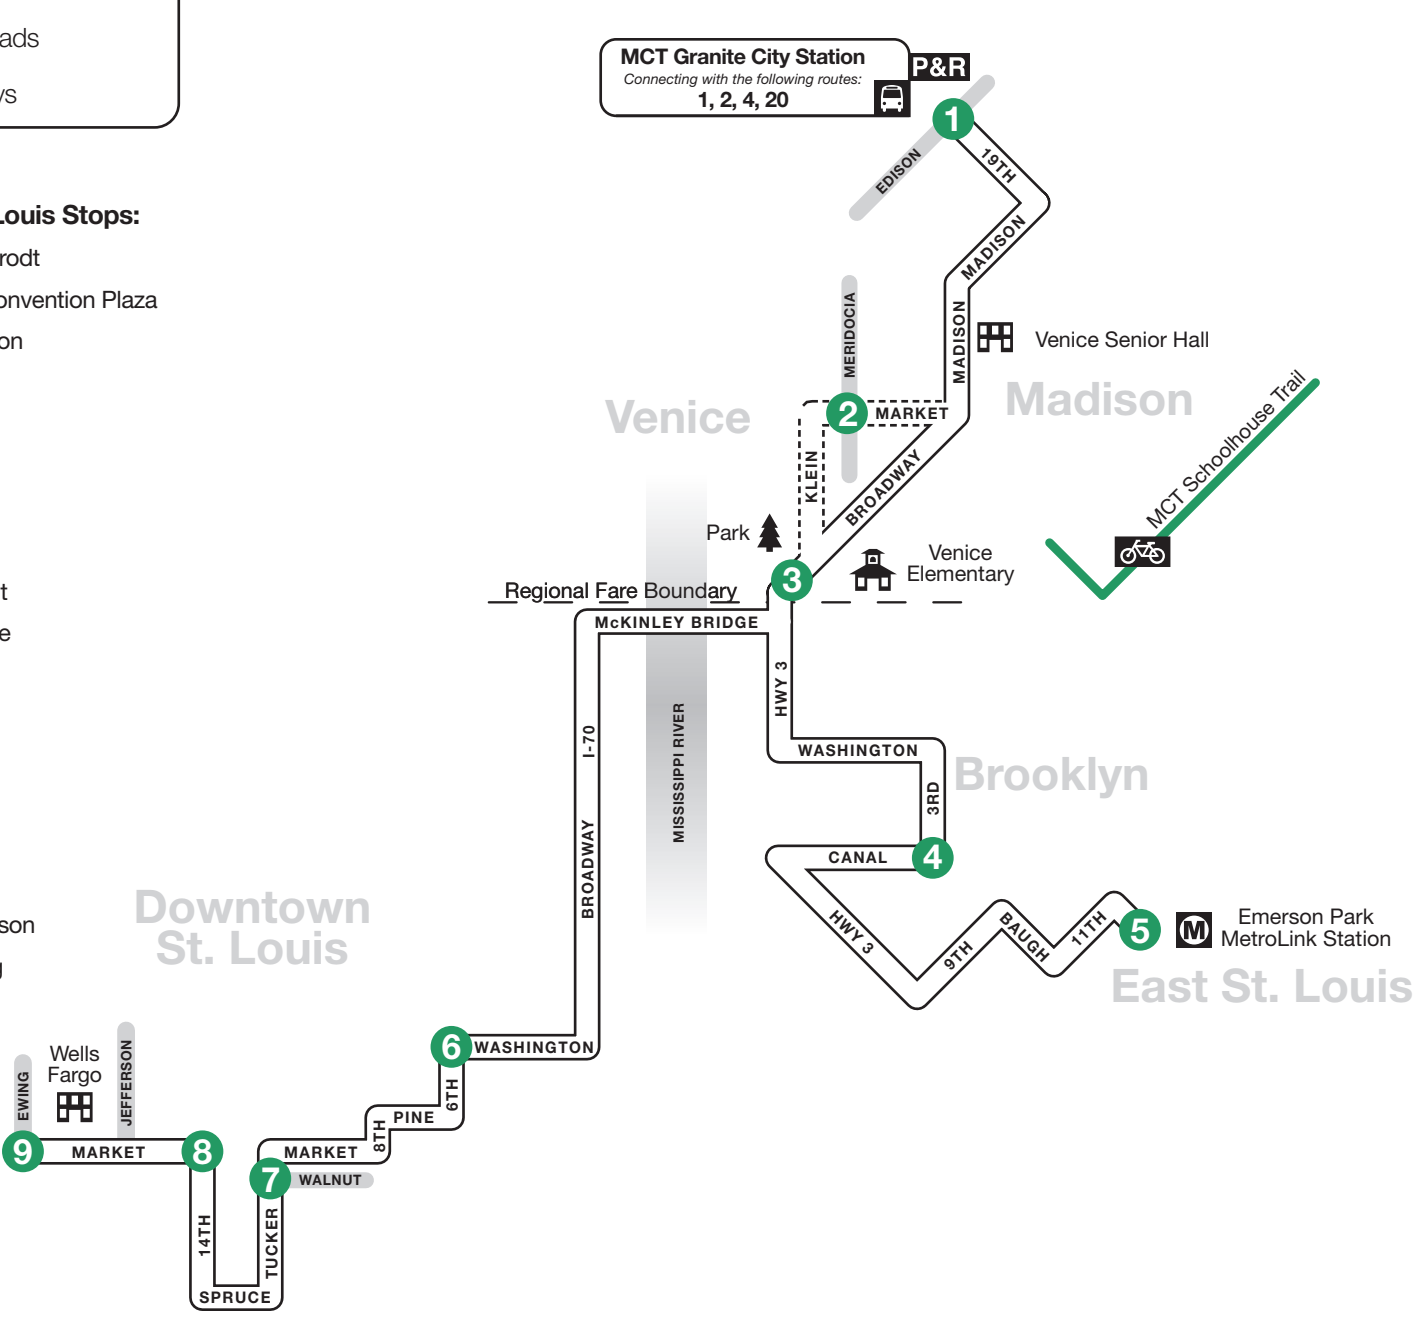

Route 5 – Tri-City Regional

Emerson Park MetroLink Station to Tri-Cities

Downtown St. Louis Stops:

- Market & Ewing
- Market & 18th
- Market & 16th
- Market & 14th
- Spruce & 13th
- Tucker & Clark
- Tucker & Market
- Market & 10th
- 7th & Market
- 7th & Pine
- 7th & Locust
- Washington & 6th
- 9th & Salisbury

Downtown St. Louis Stops:

- 11th & Mallinckrodt
- Broadway at Convention Plaza
- 6th & Washington
- 6th & Locust
- 6th & Pine
- 8th & Pine
- Market & 8th
- Market & 10th
- Tucker & Walnut
- Spruce & 13th
- Spruce & 14th
- Market & 14th
- Market & 16th
- Market & 17th
- Market & 18th
- Market & Jefferson
- Market & Ewing

	1	2	3	4	5	6	7	8	9
	BUS STARTS	Bus Leaves	Bus Leaves	Bus Leaves	Bus Leaves	Bus Leaves	Bus Leaves	Bus Leaves	BUS ENDS
	Granite City Station	Market & Meridocia	Broadway & Lee Park	3rd & Canal	Emerson Park MetroLink	6th & Washington	Tucker & Walnut	Market & 14th	Market & Ewing

Timetable & Map

Tri-City Regional

- Granite City Station
- Madison
- Venice
- Venice Elementary School
- Brooklyn
- Emerson Park MetroLink Station
- Downtown St. Louis