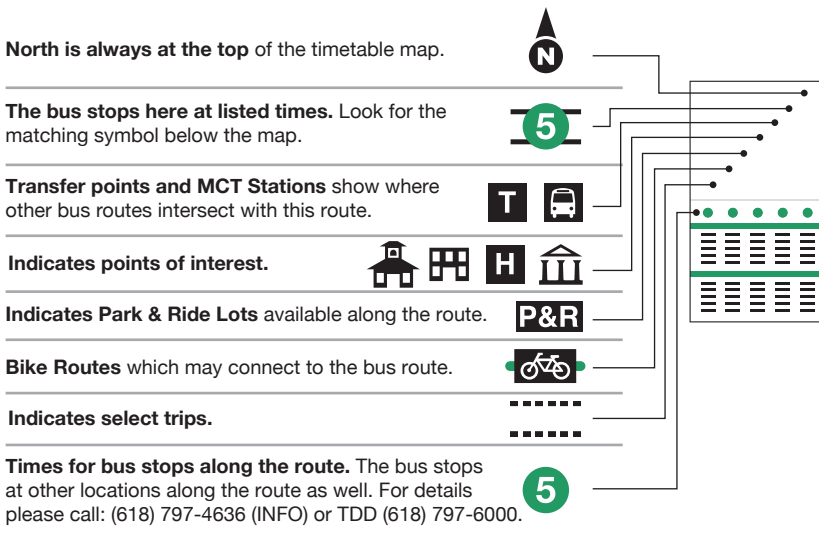

Instructions

Fares

Fixed Route Fares	Adult	Seniors¹ Disabled² Children under 5	Seniors³ Disabled⁴ Children 5-12	MCT Passes		
	LOCAL	$1.00	FREE	$0.50	Local Monthly Pass	$40.00
REGIONAL	$3.00	FREE	$1.50	Local 30-day Pass (Mobile)	$40.00	
				System Monthly Pass	$70.00	
				Student Monthly Pass	$15.00	
				7 Day Pass (Mobile)	$15.00	
				2 Hour Regional Pass	$3.00	
				Day Pass	$5.00	

1. Seniors (65 and up) with MCT Senior Free Ride ID, or seniors (75 and up) with MCT Senior Select ID.
2. Registered ADA Paratransit users with valid MCT Paratransit ID, MCT ADA ID, or MCT Benefits Access ID.
3. Persons with disabilities, seniors (65 and up) with MCT Half Fare ID or Metro Reduced Fare Permit. Medicare cardholders eligible.

Valid Metro passes and tickets are accepted for value toward fare.

If there is a fare or transfer dispute, pay the fare as requested and contact MCT. For additional fare or schedule information, call (618) 797-4636 (INFO) or TDD (618) 797-6000.

Please have correct change. Valid Metro passes and tickets are accepted.