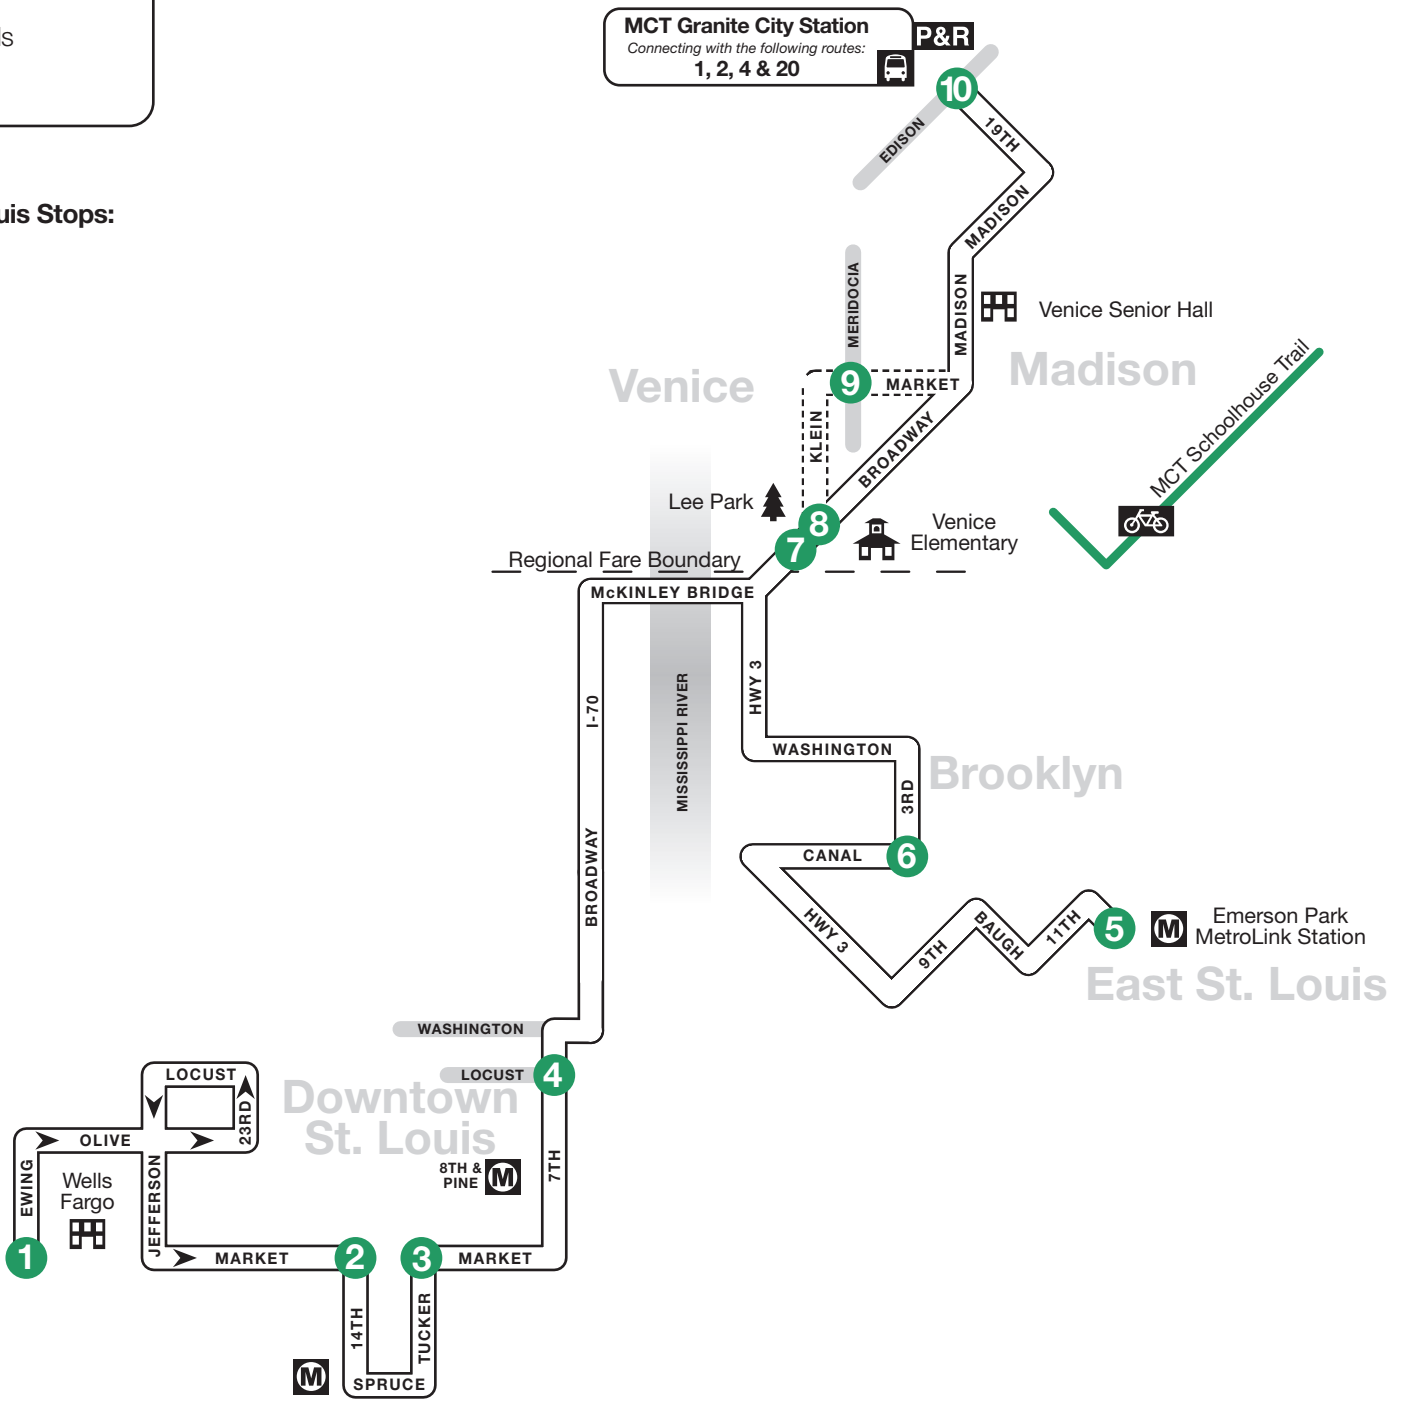

Route 5 – Tri-City Regional

Emerson Park MetroLink Station to Tri-Cities

Downtown St. Louis Stops:

- Market & Ewing
- Market & 18th
- Market & 16th
- Market & 14th
- Spruce & 13th
- Tucker & Clark
- Tucker & Market
- Market & 10th
- 7th & Market
- 7th & Pine
- 7th & Locust
- Washington & 6th
- 9th & Salisbury

1	2	3	4	5	6	7	8	9	10
BUS STARTS	Bus Leaves	Bus Leaves	Bus Leaves	Bus Leaves	Bus Leaves	Bus Leaves	Bus Leaves	Bus Leaves	BUS ENDS
Market & Ewing	14th & Market	Tucker & Market	7th & Locust	Emerson Park MetroLink	3rd & Canal	Broadway & Lee Park	Klein & Broadway	Market & Meridocia	Granite City Station

Downtown St. Louis Stops:

- 11th & Mallinckrodt
- Broadway at Convention Plaza
- 6th & Washington
- 6th & Locust
- 6th & Pine
- 8th & Pine
- Market & 8th
- Market & 10th
- Tucker & Walnut
- Spruce & 13th
- Spruce & 14th
- Market & 14th
- Market & 16th
- Market & 17th
- Market & 18th
- Market & Jefferson
- Market & Ewing

	1	2	3	4	5	6	7	8	9
	BUS STARTS	Bus Leaves	Bus Leaves	Bus Leaves	Bus Leaves	Bus Leaves	Bus Leaves	Bus Leaves	BUS ENDS
	Granite City Station	Market & Meridocia	Broadway & Lee Park	3rd & Canal	Emerson Park MetroLink	6th & Washington	Tucker & Walnut	Market & 14th	Market & Ewing