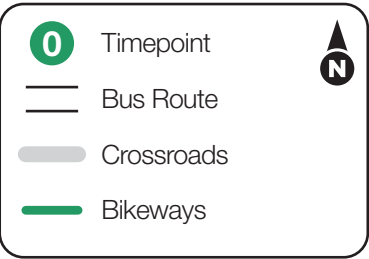

Route 2 – Granite City Shuttle

Venice to Northgate

1	2	3	4	5	6	7	8	9	10	11	12	
BUS STARTS	Bus Leaves	Bus Leaves	Bus Leaves	Bus Leaves	Bus Arrives	Bus Leaves	Bus Leaves	Bus Leaves	Bus Leaves	Bus Leaves	BUS ENDS	
Klein & Broadway	Market & Selb	New Opportunities	Amsted Rail	23rd & Illinois	Granite City Station	Granite City Station	Edwards & Anchorage	Maryville & Terminal	St Clair & Nameoki	Dollar Tree	Granite City Walmart	Chestnut

MONDAY – FRIDAY

AM	—	—	—	—	—	6:18	6:27	6:33	6:38	6:43	6:50	6:56
—	—	—	—	—	—	6:48	6:57	7:03	7:08	7:13	7:20	7:26
6:41	6:48	6:58	7:01	7:08	7:13	7:18	7:27	7:33	7:38	7:43	7:50	7:56
—	—	—	—	—	—	7:48	7:57	8:03	8:08	8:13	8:20	8:26
7:41	7:48	7:58	8:01	8:08	8:13	8:18	8:27	8:33	8:38	8:43	8:50	8:56
—	—	—	—	—	—	8:48	8:57	9:03	9:08	9:13	9:20	9:26
8:41	8:48	8:58	9:01	9:08	9:13	9:18	9:27	9:33	9:38	9:43	9:50	9:56
—	—	—	—	—	—	9:48	9:57	10:03	10:08	10:13	10:20	10:26
9:41	9:48	9:58	10:01	10:08	10:13	10:18	10:27	10:33	10:38	10:43	10:50	10:56
—	—	—	—	—	—	10:48	10:57	11:03	11:08	11:13	11:20	11:26
10:41	10:48	10:58	11:01	11:08	11:13	11:18	11:27	11:33	11:38	11:43	11:50	11:56
—	—	—	—	—	—	11:48	11:57	12:03	12:08	12:13	12:20	12:26
PM 11:41	11:48	11:58	12:01	12:08	12:14	12:18	12:27	12:33	12:38	12:43	12:50	12:56
—	—	—	—	—	—	12:48	12:57	1:03	1:08	1:13	1:20	1:26
12:41	12:48	12:58	1:01	1:08	1:13	1:18	1:27	1:33	1:38	1:43	1:50	1:56
—	—	—	—	—	—	1:48	1:57	2:03	2:08	2:13	2:20	2:26
1:41	1:48	1:58	2:01	2:08	2:13	2:18	2:27	2:33	2:38	2:43	2:50	2:56
—	—	—	—	—	—	2:48	2:57	3:03	3:08	3:13	3:20	3:26
2:41	2:48	2:58	3:01	3:08	3:13	3:18	3:27	3:33	3:38	3:43	3:50	3:56
—	—	—	—	—	—	3:48	3:57	4:03	4:08	4:13	4:20	4:26
3:41	3:48	3:58	4:01	4:08	4:13	4:18	4:27	4:33	4:38	4:43	4:50	4:56
—	—	—	—	—	—	4:48	4:57	5:03	5:08	5:13	5:20	5:26
4:41	4:48	4:58	5:01	5:08	5:13	5:18	5:27	5:33	5:38	5:43	5:50	5:56

SATURDAY

AM	7:41	7:48	7:58	8:01	8:08	8:13	8:18	8:27	8:33	8:38	8:43	—	—
8:41	8:48	8:58	9:01	9:08	9:13	9:18	9:27	9:33	9:38	9:43	9:43	—	—
9:41	9:48	9:58	10:01	10:08	10:13	10:18	10:27	10:33	10:38	10:43	10:43	—	—
10:41	10:48	10:58	11:01	11:08	11:13	11:18	11:27	11:33	11:38	11:43	11:43	—	—
PM 11:41	11:48	11:58	12:01	12:08	12:13	12:18	12:27	12:33	12:38	12:43	12:43	—	—
12:41	12:48	12:58	1:01	1:08	1:13	1:18	1:27	1:33	1:38	1:43	1:43	—	—
1:41	1:48	1:58	2:01	2:08	2:13	2:18	2:27	2:33	2:38	2:43	2:43	—	—
2:41	2:48	2:58	3:01	3:08	3:13	3:18	3:27	3:33	3:38	3:43	3:43	—	—
3:41	3:48	3:58	4:01	4:08	4:13	4:18	4:27	4:33	4:38	4:43	4:43	—	—
4:41	4:48	4:58	5:01	5:08	5:13	5:18	5:27	5:33	5:38	5:43	5:43	—	—

SUNDAY

AM	7:41	7:48	7:58	8:01	8:08	8:13	8:18	8:27	8:33	8:38	8:43	—	—
8:41	8:48	8:58	9:01	9:08	9:13	9:18	9:27	9:33	9:38	9:43	9:43	—	—
9:41	9:48	9:58	10:01	10:08	10:13	10:18	10:27	10:33	10:38	10:43	10:43	—	—
10:41	10:48	10:58	11:01	11:08	11:13	11:18	11:27	11:33	11:38	11:43	11:43	—	—
PM 11:41	11:48	11:58	12:01	12:08	12:13	12:18	12:27	12:33	12:38	12:43	12:43	—	—
12:41	12:48	12:58	1:01	1:08	1:13	1:18	1:27	1:33	1:38	1:43	1:43	—	—
1:41	1:48	1:58	2:01	2:08	2:13	2:18	2:27	2:33	2:38	2:43	2:43	—	—
2:41	2:48	2:58	3:01	3:08	3:13	3:18	3:27	3:33	3:38	3:43	3:43	—	—
3:41	3:48	3:58	4:01	4:08	4:13	4:18	4:27	4:33	4:38	4:43	4:43	—	—
4:41	4:48	4:58	5:01	5:08	5:13	5:18	5:27	5:33	5:38	5:43	5:43	—	—

Instructions