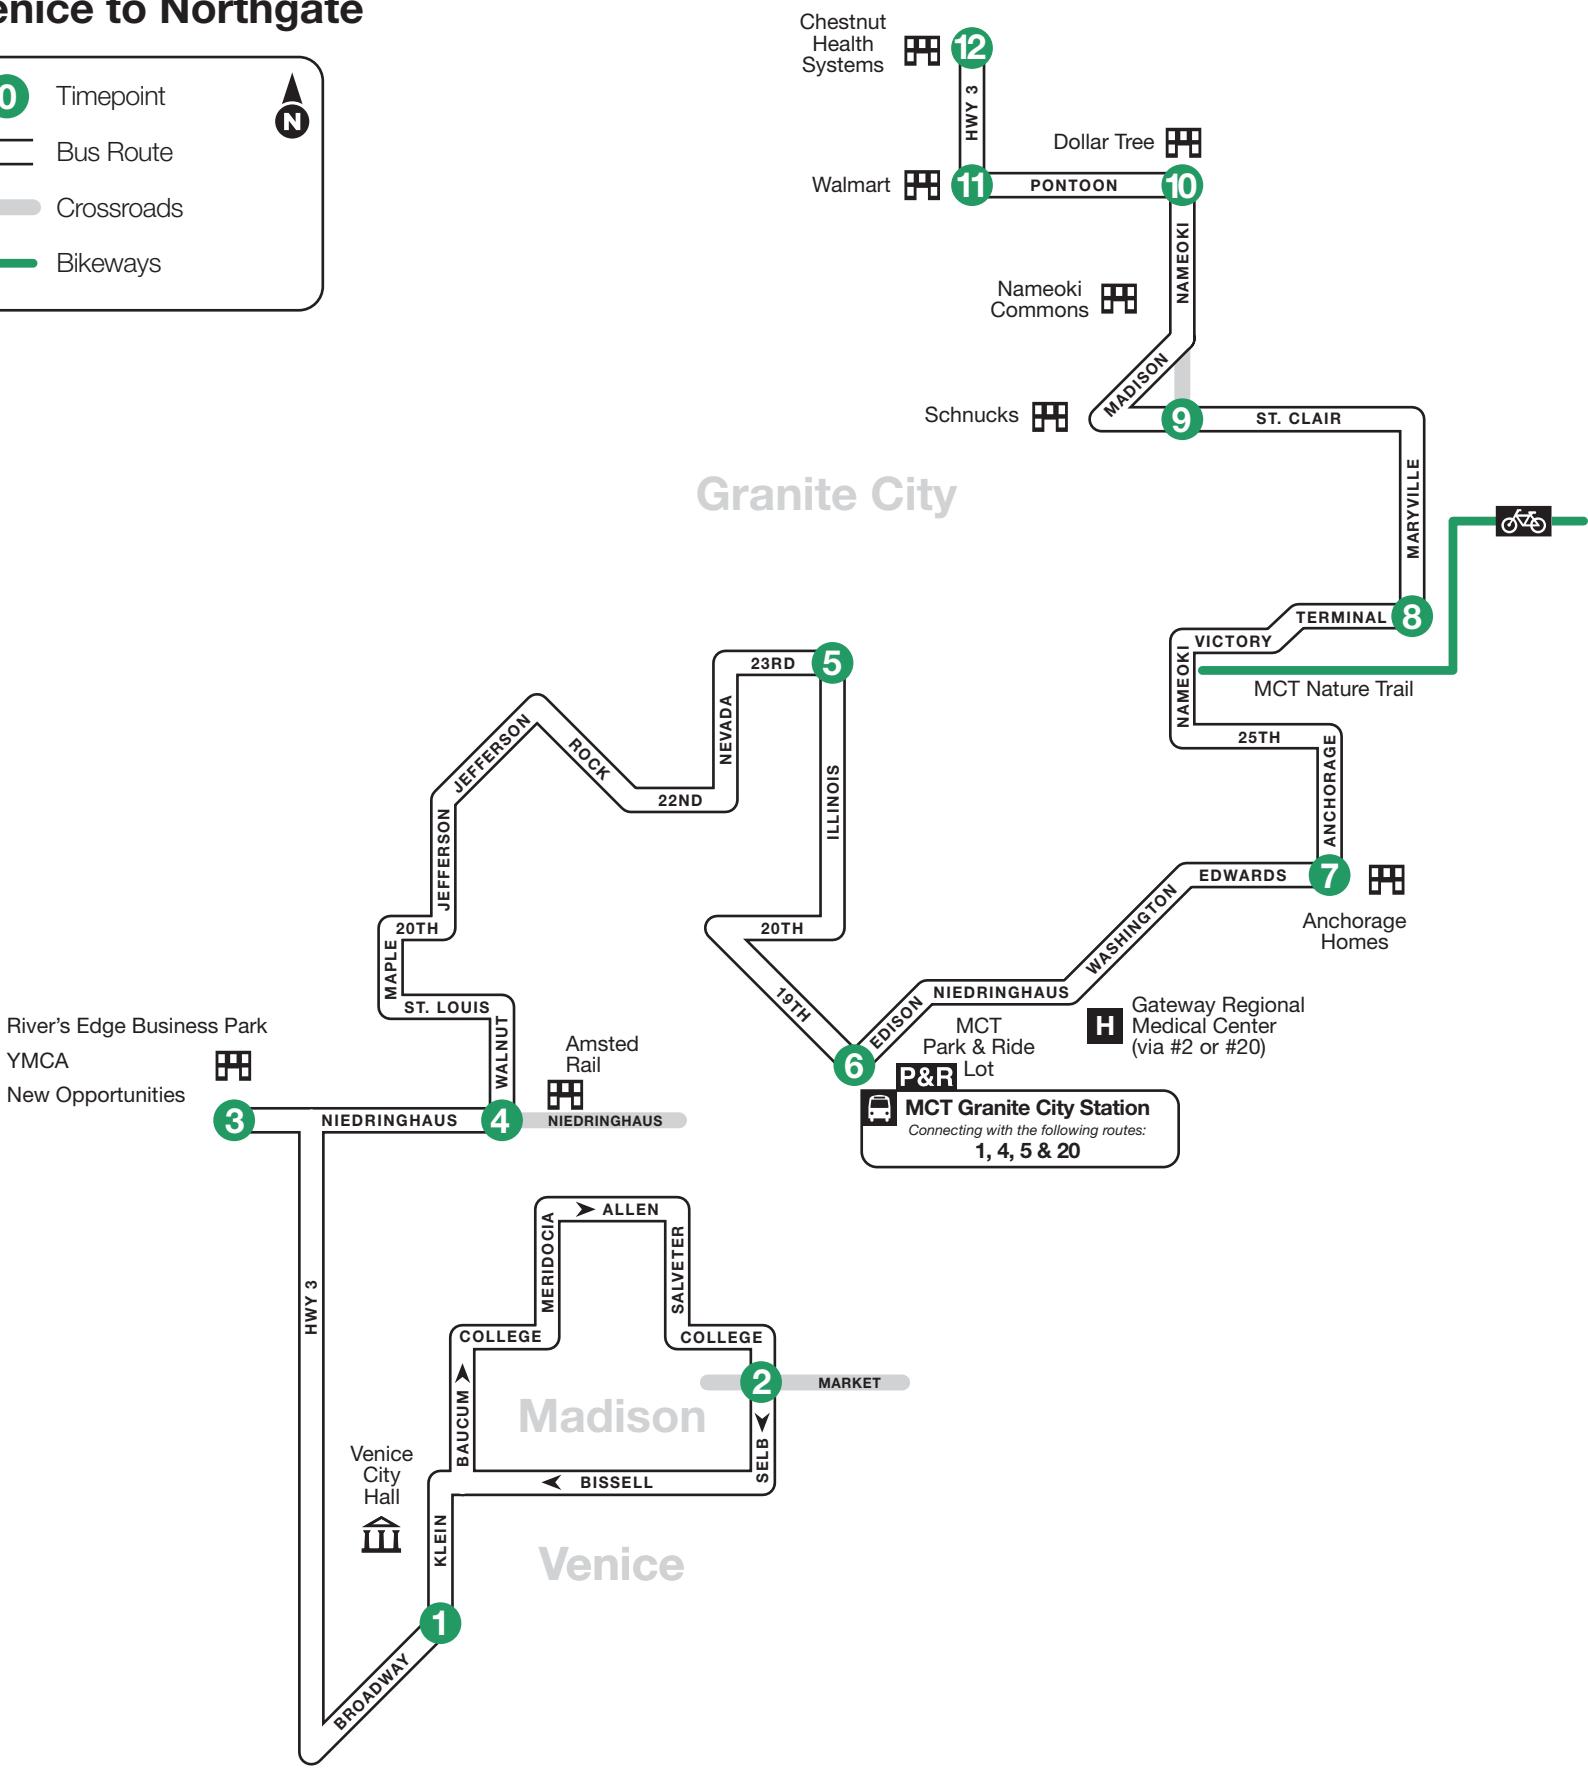

Route 2 – Granite City Shuttle

Venice to Northgate

1	2	3	4	5	6	7	8	9	10	11	12	
BUS STARTS	Bus Leaves	Bus Leaves	Bus Leaves	Bus Leaves	Bus Arrives	Bus Leaves	Bus Leaves	Bus Leaves	Bus Leaves	Bus Leaves	BUS ENDS	
Klein & Broadway	Market & Selb	New Opportunities	Amsted Rail	23rd & Illinois	Granite City Station	Granite City Station	Edwards & Anchorage	Maryville & Terminal	St Clair & Nameoki	Dollar Tree	Granite City Walmart	Chestnut

MONDAY – FRIDAY

AM	—	—	—	—	—	6:18	6:27	6:33	6:38	6:43	6:50	6:56
—	—	—	—	—	—	6:48	6:57	7:03	7:08	7:13	7:20	7:26
6:41	6:48	6:58	7:01	7:08	7:13	7:18	7:27	7:33	7:38	7:43	7:50	7:56
—	—	—	—	—	—	7:48	7:57	8:03	8:08	8:13	8:20	8:26
7:41	7:48	7:58	8:01	8:08	8:13	8:18	8:27	8:33	8:38	8:43	8:50	8:56
—	—	—	—	—	—	8:48	8:57	9:03	9:08	9:13	9:20	9:26
8:41	8:48	8:58	9:01	9:08	9:13	9:18	9:27	9:33	9:38	9:43	9:50	9:56
—	—	—	—	—	—	9:48	9:57	10:03	10:08	10:13	10:20	10:26
9:41	9:48	9:58	10:01	10:08	10:13	10:18	10:27	10:33	10:38	10:43	10:50	10:56
—	—	—	—	—	—	10:48	10:57	11:03	11:08	11:13	11:20	11:26
10:41	10:48	10:58	11:01	11:08	11:13	11:18	11:27	11:33	11:38	11:43	11:50	11:56
—	—	—	—	—	—	11:48	11:57	12:03	12:08	12:13	12:20	12:26
PM 11:41	11:48	11:58	12:01	12:08	12:14	12:18	12:27	12:33	12:38	12:43	12:50	12:56
—	—	—	—	—	—	12:48	12:57	1:03	1:08	1:13	1:20	1:26
12:41	12:48	12:58	1:01	1:08	1:13	1:18	1:27	1:33	1:38	1:43	1:50	1:56
—	—	—	—	—	—	1:48	1:57	2:03	2:08	2:13	2:20	2:26
1:41	1:48	1:58	2:01	2:08	2:13	2:18	2:27	2:33	2:38	2:43	2:50	2:56
—	—	—	—	—	—	2:48	2:57	3:03	3:08	3:13	3:20	3:26
2:41	2:48	2:58	3:01	3:08	3:13	3:18	3:27	3:33	3:38	3:43	3:50	3:56
—	—	—	—	—	—	3:48	3:57	4:03	4:08	4:13	4:20	4:26
3:41	3:48	3:58	4:01	4:08	4:13	4:18	4:27	4:33	4:38	4:43	4:50	4:56
—	—	—	—	—	—	4:48	4:57	5:03	5:08	5:13	5:20	5:26
4:41	4:48	4:58	5:01	5:08	5:13	5:18	5:27	5:33	5:38	5:43	5:50	5:56

SATURDAY

AM	7:41	7:48	7:58	8:01	8:08	8:13	8:18	8:27	8:33	8:38	8:43	—	—
8:41	8:48	8:58	9:01	9:08	9:13	9:18	9:27	9:33	9:38	9:43	9:43	—	—
9:41	9:48	9:58	10:01	10:08	10:13	10:18	10:27	10:33	10:38	10:43	10:43	—	—
10:41	10:48	10:58	11:01	11:08	11:13	11:18	11:27	11:33	11:38	11:43	11:43	—	—
PM 11:41	11:48	11:58	12:01	12:08	12:13	12:18	12:27	12:33	12:38	12:43	12:43	—	—
12:41	12:48	12:58	1:01	1:08	1:13	1:18	1:27	1:33	1:38	1:43	1:43	—	—
1:41	1:48	1:58	2:01	2:08	2:13	2:18	2:27	2:33	2:38	2:43	2:43	—	—
2:41	2:48	2:58	3:01	3:08	3:13	3:18	3:27	3:33	3:38	3:43	3:43	—	—
3:41	3:48	3:58	4:01	4:08	4:13	4:18	4:27	4:33	4:38	4:43	4:43	—	—
4:41	4:48	4:58	5:01	5:08	5:13	5:18	5:27	5:33	5:38	5:43	5:43	—	—

SUNDAY

AM	7:41	7:48	7:58	8:01	8:08	8:13	8:18	8:27	8:33	8:38	8:43	—	—
8:41	8:48	8:58	9:01	9:08	9:13	9:18	9:27	9:33	9:38	9:43	9:43	—	—
9:41	9:48	9:58	10:01	10:08	10:13	10:18	10:27	10:33	10:38	10:43	10:43	—	—
10:41	10:48	10:58	11:01	11:08	11:13	11:18	11:27	11:33	11:38	11:43	11:43	—	—
PM 11:41	11:48	11:58	12:01	12:08	12:13	12:18	12:27	12:33	12:38	12:43	12:43	—	—
12:41	12:48	12:58	1:01	1:08	1:13	1:18	1:27	1:33	1:38	1:43	1:43	—	—
1:41	1:48	1:58	2:01	2:08	2:13	2:18	2:27	2:33	2:38	2:43	2:43	—	—
2:41	2:48	2:58	3:01	3:08	3:13	3:18	3:27	3:33	3:38	3:43	3:43	—	—
3:41	3:48	3:58	4:01	4:08	4:13	4:18	4:27	4:33	4:38	4:43	4:43	—	—
4:41	4:48	4:58	5:01	5:08	5:13	5:18	5:27	5:33	5:38	5:43	5:43	—	—

Instructions