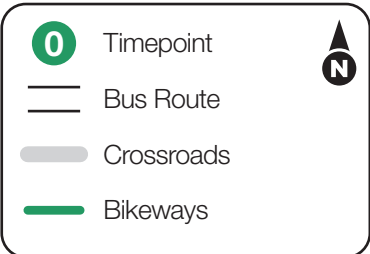

Route 2 - Granite City Shuttle

Venice to Northgate

1	2	3	4	5	6	7	8	9	10	11	
BUS STARTS	Bus Leaves	Bus Leaves	Bus Leaves	Bus Leaves	Bus Leaves	Bus Arrives	Bus Leaves	Bus Leaves	Bus Leaves	BUS ENDS	
Chestnut	Granite City Walmart	Dollar Tree	St Clair & Nameoki	Maryville & Terminal	Edwards & Anchorage	Granite City Station	Granite City Station	23rd & Illinois	Amsted Rail	New Opportunities	Broadway & Klein

MONDAY - FRIDAY												
AM	—	—	6:42	6:49	6:54	7:00	7:10	7:18	7:23	7:28	7:32	7:40
	6:58	7:03	7:12	7:19	7:24	7:30	7:40	—	—	—	—	—
	7:28	7:33	7:42	7:49	7:54	8:00	8:10	8:18	8:23	8:28	8:32	8:40
	7:58	8:03	8:12	8:19	8:24	8:30	8:40	—	—	—	—	—
	8:28	8:33	8:42	8:49	8:54	9:00	9:10	9:18	9:23	9:28	9:32	9:40
	8:58	9:03	9:12	9:19	9:24	9:30	9:40	—	—	—	—	—
	9:28	9:33	9:42	9:49	9:54	10:00	10:10	10:18	10:23	10:28	10:32	10:40
	9:58	10:03	10:12	10:19	10:24	10:30	10:40	—	—	—	—	—
	10:28	10:33	10:42	10:49	10:54	11:00	11:10	11:18	11:23	11:28	11:32	11:40
	10:58	11:03	11:12	11:19	11:24	11:30	11:40	—	—	—	—	—
PM	11:28	11:33	11:42	11:49	11:54	12:00	12:10	12:18	12:23	12:28	12:32	12:40
	11:58	12:03	12:12	12:19	12:24	12:30	12:40	—	—	—	—	—
	12:28	12:33	12:42	12:49	12:54	1:00	1:10	1:18	1:23	1:28	1:32	1:40
	12:58	1:03	1:12	1:19	1:24	1:30	1:40	—	—	—	—	—
	1:28	1:33	1:42	1:49	1:54	2:00	2:10	2:18	2:23	2:28	2:32	2:40
	1:58	2:03	2:12	2:19	2:24	2:30	2:40	—	—	—	—	—
	2:28	2:33	2:42	2:49	2:54	3:00	3:10	3:18	3:23	3:28	3:32	3:40
	2:58	3:03	3:12	3:19	3:24	3:30	3:40	—	—	—	—	—
	3:28	3:33	3:42	3:49	3:54	4:00	4:10	4:18	4:23	4:28	4:32	4:40
	3:58	4:03	4:12	4:19	4:24	4:30	4:40	—	—	—	—	—
	4:28	4:33	4:42	4:49	4:54	5:00	5:10	5:18	5:23	5:28	5:32	5:40
	4:58	5:03	5:12	5:19	5:24	5:30	5:40	—	—	—	—	—
	5:28	5:33	5:42	5:49	5:54	6:00	6:10	6:18	6:23	6:28	6:32	6:40

SATURDAY												
AM	—	—	7:45	7:52	7:57	8:03	8:13	8:18	8:23	8:28	8:32	8:40
	—	—	8:45	8:52	8:57	9:03	9:13	9:18	9:23	9:28	9:32	9:40
	—	—	9:45	9:52	9:57	10:03	10:13	10:18	10:23	10:28	10:32	10:40
	—	—	10:45	10:52	10:57	11:03	11:13	11:18	11:23	11:28	11:32	11:40
PM	—	—	11:45	11:52	11:57	12:03	12:13	12:18	12:23	12:28	12:32	12:40
	—	—	12:45	12:52	12:57	1:03	1:13	1:18	1:23	1:28	1:32	1:40
	—	—	1:45	1:52	1:57	2:03	2:13	2:18	2:23	2:28	2:32	2:40
	—	—	2:45	2:52	2:57	3:03	3:13	3:18	3:23	3:28	3:32	3:40
	—	—	3:45	3:52	3:57	4:03	4:13	4:18	4:23	4:28	4:32	4:40
	—	—	4:45	4:52	4:57	5:03	5:13	5:18	5:23	5:28	5:32	5:40

SUNDAY												
AM	—	—	7:45	7:52	7:57	8:03	8:13	8:18	8:23	8:28	8:32	8:40
	—	—	8:45	8:52	8:57	9:03	9:13	9:18	9:23	9:28	9:32	9:40
	—	—	9:45	9:52	9:57	10:03	10:13	10:18	10:23	10:28	10:32	10:40
	—	—	10:45	10:52	10:57	11:03	11:13	11:18	11:23	11:28	11:32	11:40
PM	—	—	11:45	11:52	11:57	12:03	12:13	12:18	12:23	12:28	12:32	12:40
	—	—	12:45	12:52	12:57	1:03	1:13	1:18	1:23	1:28	1:32	1:40
	—	—	1:45	1:52	1:57	2:03	2:13	2:18	2:23	2:28	2:32	2:40
	—	—	2:45	2:52	2:57	3:03	3:13	3:18	3:23	3:28	3:32	3:40
	—	—	3:45	3:52	3:57	4:03	4:13	4:18	4:23	4:28	4:32	4:40
	—	—	4:45	4:52	4:57	5:03	5:13	5:18	5:23	5:28	5:32	5:40

Madison County Transit Services

MCT Local Routes

Bus service that begins and ends in Madison County. Routes 1, 2, 4, 6, 7, 8, 9, 10, 11, 12, 13, 13X, 15, 16, 17, 19, 20, 21, 22, 23, 24X, 25X

MCT Regional Routes

Bus service to and from St. Clair County and St. Louis. Routes 1X, 5, 14X, 16X, 18, 20X

MCT Munny Express