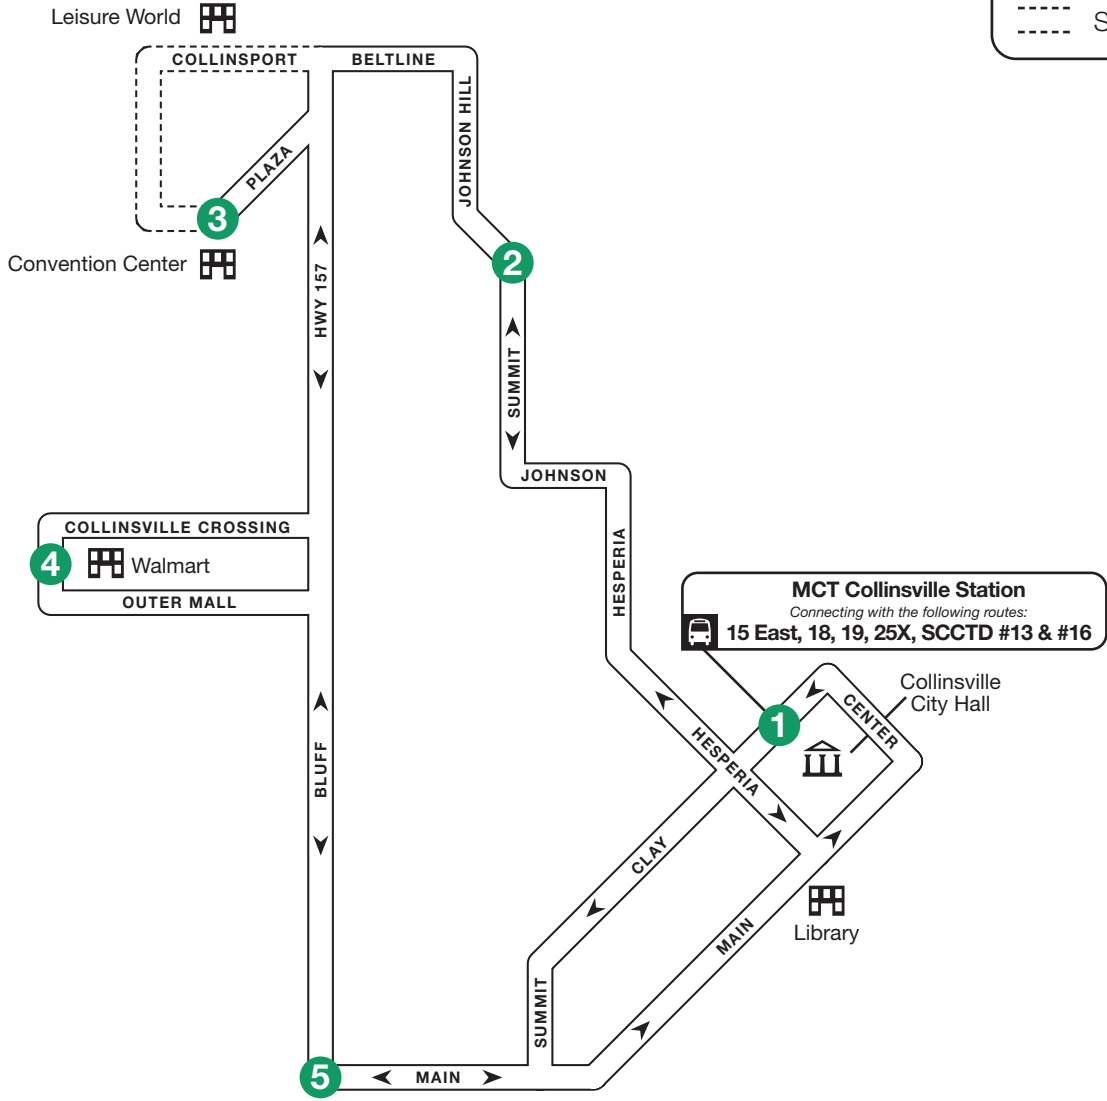

Por favor, tenga el cambio correcto. Se aceptan pases y boletos válidos de Metro.

Route 21 – West Collinsville Shuttle

Collinsville Station to Gateway Center

0 Timepoint
 Bus Route
 Select Trips

| 1 | 2 | 3 | 4 | 5 | 1 | 5 | 4 | 3 | 2 | 1 |
|----------------------|-----------------------|---------------------------|-------------------|-------------------|----------------------|----------------------|-------------------|-------------------|---------------------------|----------------------|
| BUS STARTS | Bus Leaves | Bus Leaves | Bus Leaves | Bus Leaves | Bus Arrives | Bus Leaves | Bus Leaves | Bus Leaves | Bus Leaves | BUS ENDS |
| Collinsville Station | Johnson Hill & Summit | Gateway Convention Center | Walmart | Main & IL 157 | Collinsville Station | Collinsville Station | Main & IL157 | Walmart | Gateway Convention Center | Collinsville Station |