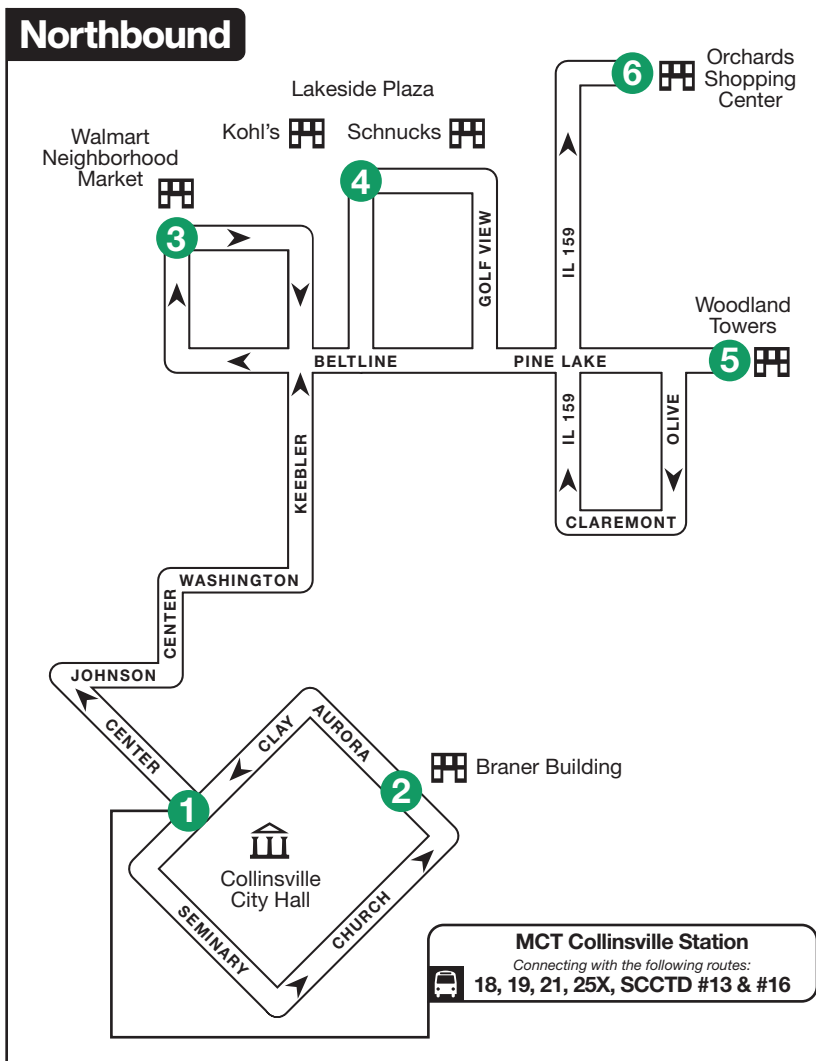

Route 15 – East Collinsville Shuttle

Northbound – Collinsville Station to Orchard Shopping Center
 Southbound – Orchard Shopping Center to Collinsville Station

0 Timepoint
 — Bus Route
 — Crossroads

Northbound

Southbound

| 1 | 2 | 3 | 4 | 5 | 6 |
|----------------------|-------------------|-----------------------------|-------------------|-------------------|--------------------------|
| BUS STARTS | Bus Leaves | Bus Leaves | Bus Leaves | Bus Leaves | Bus Leaves |
| Collinsville Station | Braner Building | Walmart Neighborhood Market | Lakeside Plaza | Woodland Towers | Orchards Shopping Center |

| 1 | 2 | 3 | 4 | 5 | 6 |
|--------------------------|-------------------|-------------------|-----------------------------|-------------------|----------------------|
| Bus Leaves | Bus Leaves | Bus Leaves | Bus Leaves | Bus Leaves | BUS ENDS |
| Orchards Shopping Center | Woodland Towers | Lakeside Plaza | Walmart Neighborhood Market | Braner Building | Collinsville Station |

15/21

Collinsville Shuttle

15 – East Collinsville

- Collinsville Station
- Woodland Towers
- Lakeside Plaza
- Walmart Neighborhood Market
- Braner Building
- Orchards Shopping Center
- 21 – West Collinsville**
- Collinsville Station
- Gateway Convention Center
- Walmart
- Collinsville Crossing