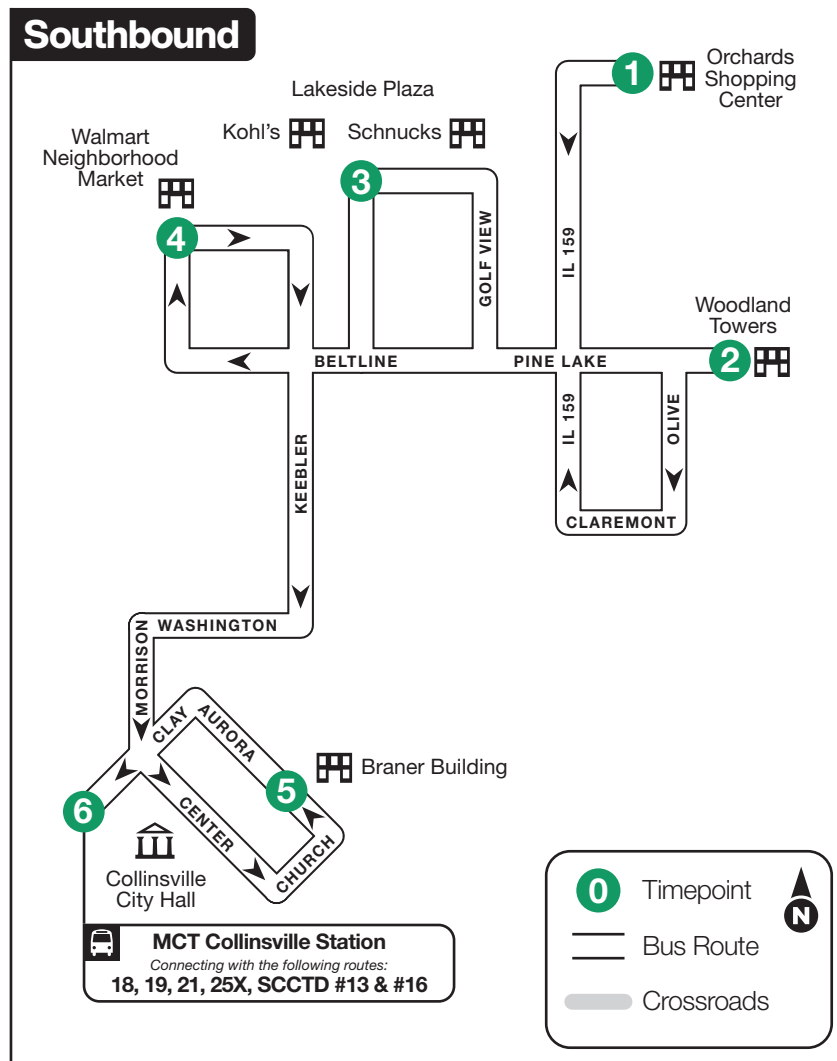

Route 15 – East Collinsville Shuttle

Northbound – Collinsville Station to Orchard Shopping Center
 Southbound – Orchard Shopping Center to Collinsville Station

0 Timepoint
 — Bus Route
 — Crossroads

Northbound

Southbound

| 1 | 2 | 3 | 4 | 5 | 6 |
|----------------------|-------------------|-----------------------------|-------------------|-------------------|--------------------------|
| BUS STARTS | Bus Leaves | Bus Leaves | Bus Leaves | Bus Leaves | Bus Leaves |
| Collinsville Station | Braner Building | Walmart Neighborhood Market | Lakeside Plaza | Woodland Towers | Orchards Shopping Center |

Instructions

North is always at the top of the timetable map.

The bus stops here at listed times. Look for the matching symbol below the map.

Transfer points and MCT Stations show where other bus routes intersect with this route.

15/21

Collinsville Shuttle

15 – East Collinsville

- Collinsville Station
- Woodland Towers
- Lakeside Plaza
- Walmart Neighborhood Market
- Braner Building
- Orchards Shopping Center
- 21 – West Collinsville**
- Collinsville Station
- Gateway Convention Center
- Walmart
- Collinsville Crossing