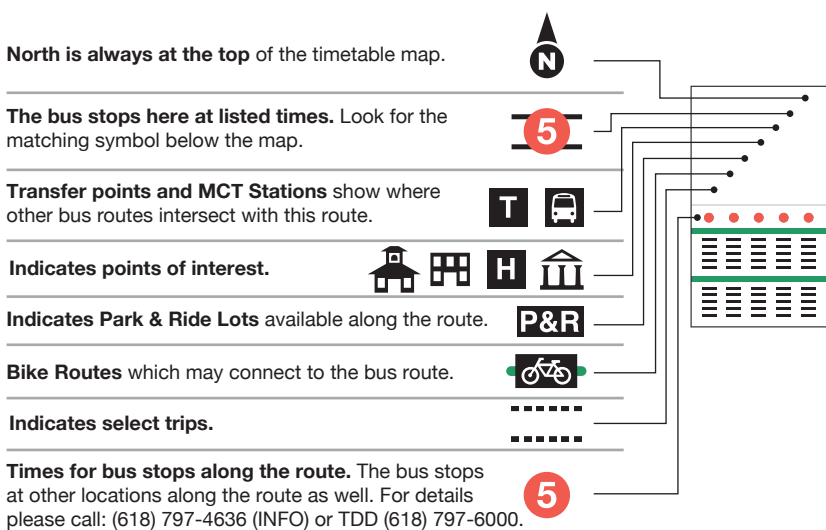

Instructions

Fares

Fixed Route Fares	Adult	Seniors¹ Disabled² Children under 5	Seniors³ Disabled⁴ Children 5-12	MCT Passes		
	LOCAL	$1.00	FREE		$0.50	Local Monthly Pass $40.00 Local 30-day Pass (Mobile) $40.00 System Monthly Pass $70.00 Student Monthly Pass $15.00 7 Day Pass (Mobile) $15.00
REGIONAL	$3.00	FREE	$1.50	2 Hour Regional Pass $3.00 Day Pass $5.00		

1. 1 Seniors (65 and up) with MCT Senior Free Ride ID, or seniors (75 and up) with MCT Senior Select ID.
  2. 2 Registered ADA Paratransit users with valid MCT Paratransit ID, MCT ADA ID, or MCT Benefits Access ID.
  3. 3 Persons with disabilities, seniors (65 and up) with MCT Half Fare ID or Metro Reduced Fare Permit. Medicare cardholders eligible.
2. Valid Metro passes and tickets are accepted for value toward fare.
3. If there is a fare or transfer dispute, pay the fare as requested and contact MCT. For additional fare or schedule information, call (618) 797-4636 (INFO) or TDD (618) 797-6000.
4. **Please have correct change. Valid Metro passes and tickets are accepted.**