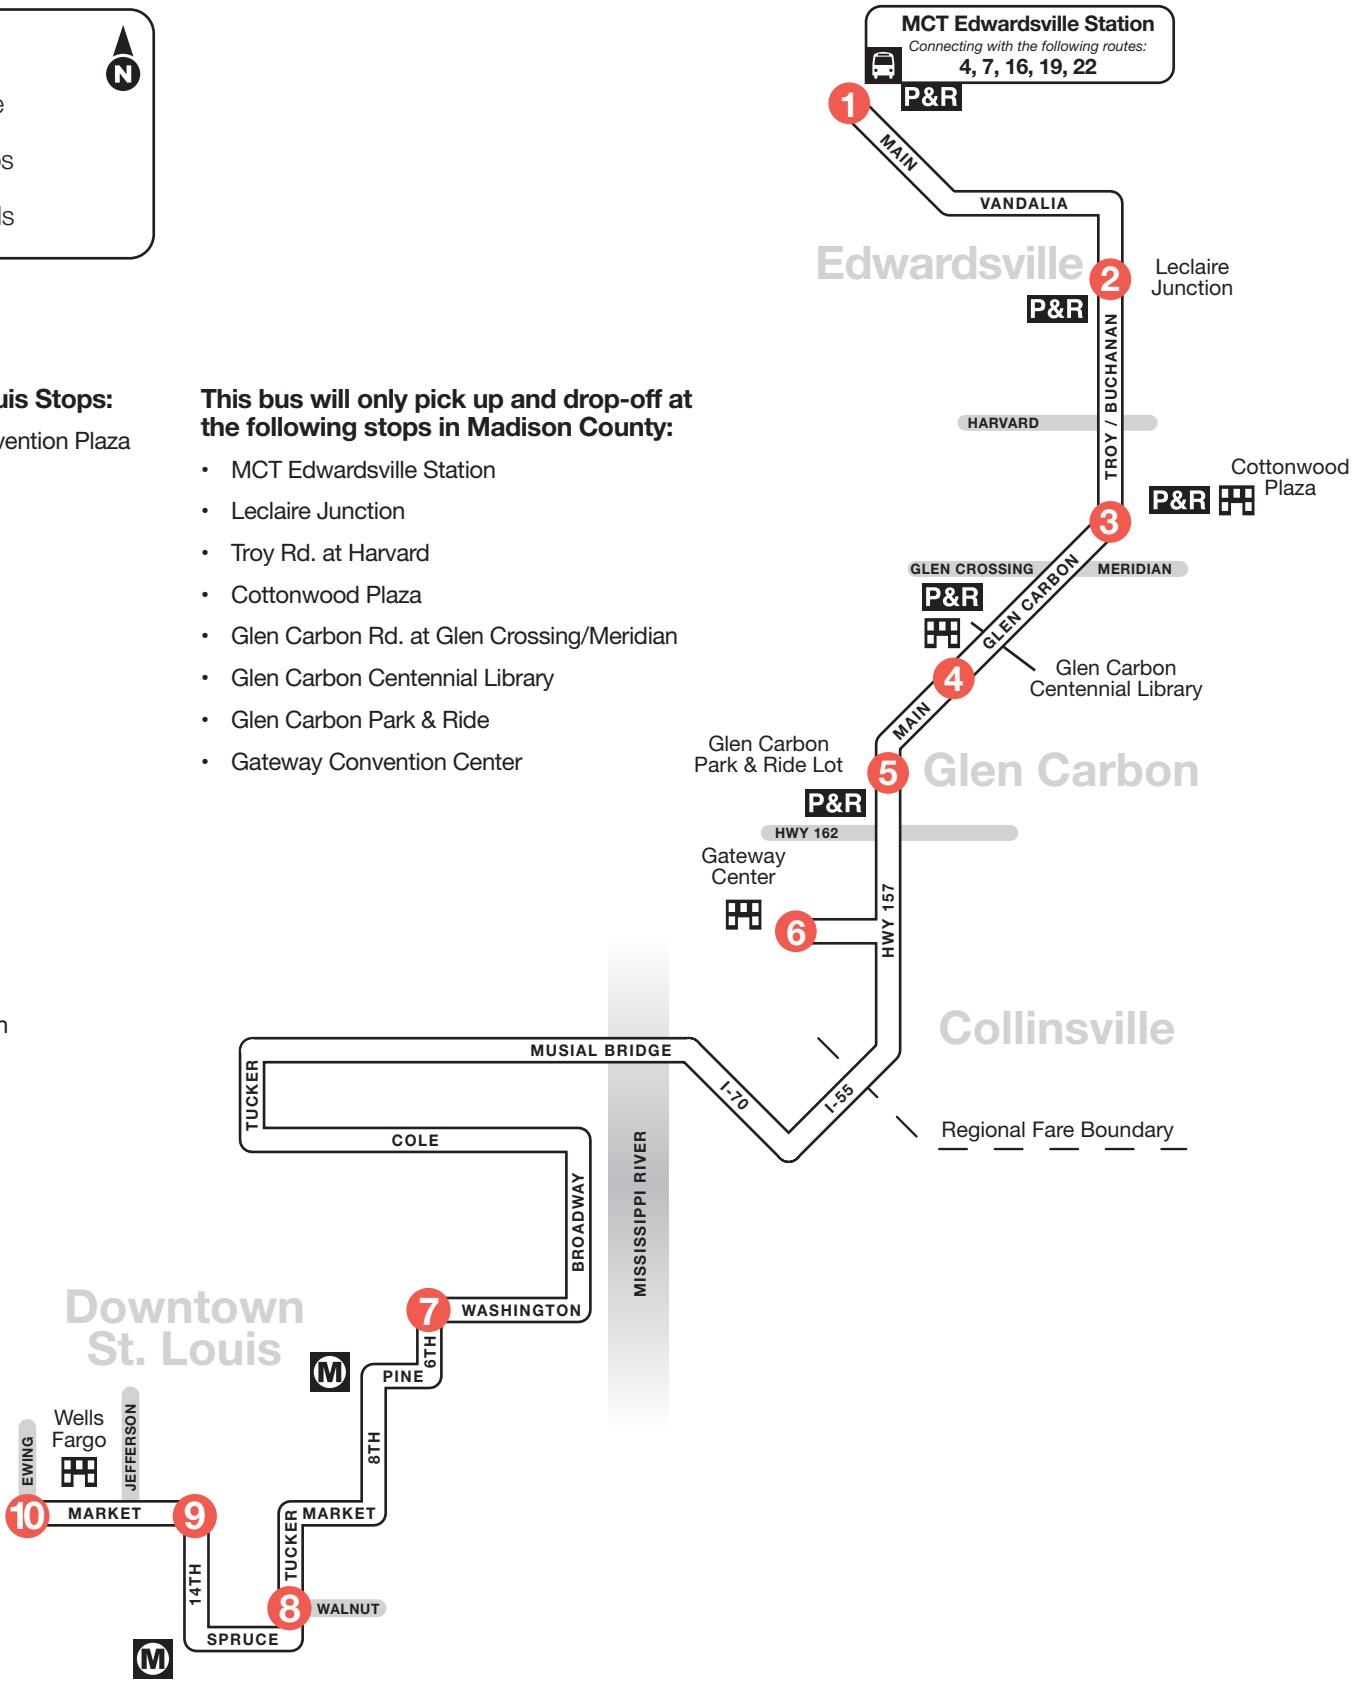

Route 16X – Edwardsville-Glen Carbon Express

St. Louis to Edwardsville

Downtown St. Louis Stops:

- Market & Ewing
- Market & 18th
- Market & 16th
- Market & 14th
- Spruce & 13th
- Tucker & Clark
- Tucker & Market
- Market & 10th
- 7th & Market
- 7th & Pine
- 7th & Locust
- Washington & 6th

Route 16X – Edwardsville-Glen Carbon Express

Edwardsville to St. Louis

This bus will only pick up and drop-off at the following stops in Madison County:

- MCT Edwardsville Station
- Leclaire Junction
- Troy Rd. at Harvard
- Cottonwood Plaza
- Glen Carbon Rd. at Glen Crossing/Meridian
- Glen Carbon Centennial Library
- Glen Carbon Park & Ride
- Gateway Convention Center

Downtown St. Louis Stops:

- Broadway at Convention Plaza
- 6th & Washington
- 6th & Locust
- 6th & Pine
- 8th & Pine
- Market & 8th
- Market & 10th
- Tucker & Walnut
- Tucker & Spruce
- Spruce & 13th
- 14th & Spruce
- Market & 14th
- Market & 16th
- Market & 17th
- Market & Jefferson
- Market & Ewing

	1	2	3	4	5	6	7	8	9	10
	BUS STARTS	Bus Leaves	Bus Leaves	Bus Leaves	Bus Leaves	Bus Leaves	Bus Leaves	Bus Leaves	Bus Leaves	BUS ENDS
	Edwardsville Station	Leclaire Junction	Cottonwood Plaza	Glen Carbon Library	Glen Carbon Park & Ride	Gateway Center	6th & Washington	Tucker & Walnut	Market & 14th	Market & Ewing
MONDAY – FRIDAY										
AM	5:35	5:37	5:43	5:48	5:51	5:59	6:20	6:26	6:30	6:34
	5:55	5:57	6:03	6:08	6:11	6:19	6:40	6:46	6:50	6:54
	6:30	6:32	6:38	6:43	6:46	6:54	7:15	7:21	7:25	7:29
	6:50	6:52	6:58	7:03	7:06	7:14	7:35	7:41	7:45	7:49