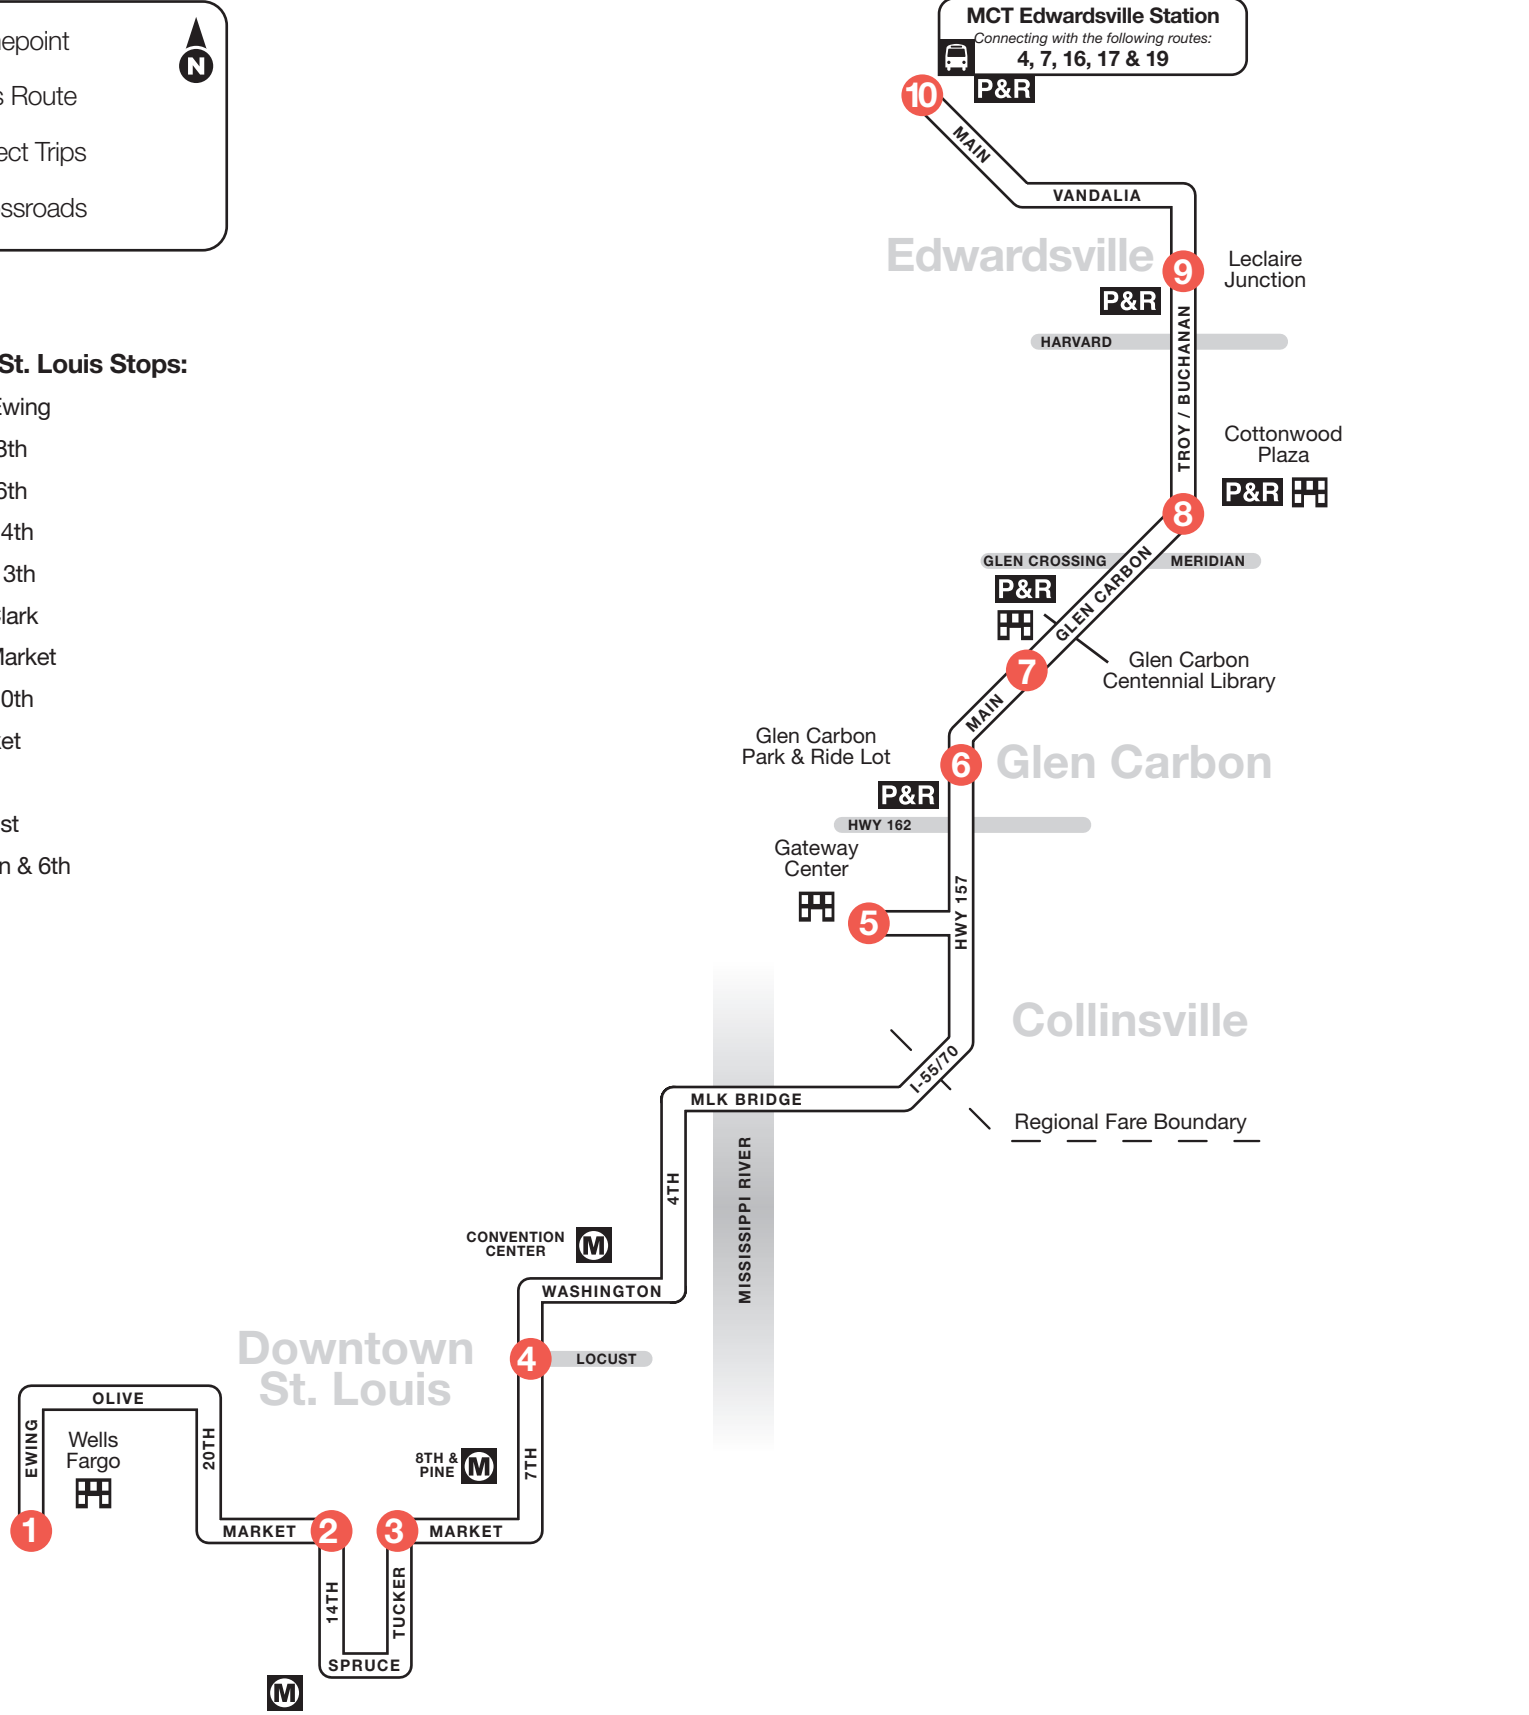

Route 16X – Edwardsville-Glen Carbon Express

St. Louis to Edwardsville

Downtown St. Louis Stops:

- Market & Ewing
- Market & 18th
- Market & 16th
- Market & 14th
- Spruce & 13th
- Tucker & Clark
- Tucker & Market
- Market & 10th
- 7th & Market
- 7th & Pine
- 7th & Locust
- Washington & 6th

Route 16X – Edwardsville-Glen Carbon Express

Edwardsville to St. Louis

This bus will only pick up and drop-off at the following stops in Madison County:

- MCT Edwardsville Station
- Leclaire Junction
- Troy Rd. at Harvard
- Cottonwood Plaza
- Glen Carbon Rd. at Glen Crossing/Meridian
- Glen Carbon Centennial Library
- Glen Carbon Park & Ride
- Gateway Convention Center

Downtown St. Louis Stops:

- Broadway at Convention Plaza
- 6th & Washington
- 6th & Locust
- 6th & Pine
- 8th & Pine
- Market & 8th
- Market & 10th
- Tucker & Walnut
- Tucker & Spruce
- Spruce & 13th
- 14th & Spruce
- Market & 14th
- Market & 16th
- Market & 17th
- Market & Jefferson
- Market & Ewing

	1	2	3	4	5	6	7	8	9	10
	BUS STARTS	Bus Leaves	Bus Leaves	Bus Leaves	Bus Leaves	Bus Leaves	Bus Leaves	Bus Leaves	Bus Leaves	BUS ENDS
	Edwardsville Station	Leclaire Junction	Cottonwood Plaza	Glen Carbon Library	Glen Carbon Park & Ride	Gateway Center	6th & Washington	Tucker & Walnut	Market & 14th	Market & Ewing
MONDAY – FRIDAY										
AM	5:35	5:37	5:43	5:48	5:51	5:59	6:20	6:26	6:30	6:34
	5:55	5:57	6:03	6:08	6:11	6:19	6:40	6:46	6:50	6:54
	6:30	6:32	6:38	6:43	6:46	6:54	7:15	7:21	7:25	7:29
	6:50	6:52	6:58	7:03	7:06	7:14	7:35	7:41	7:45	7:49