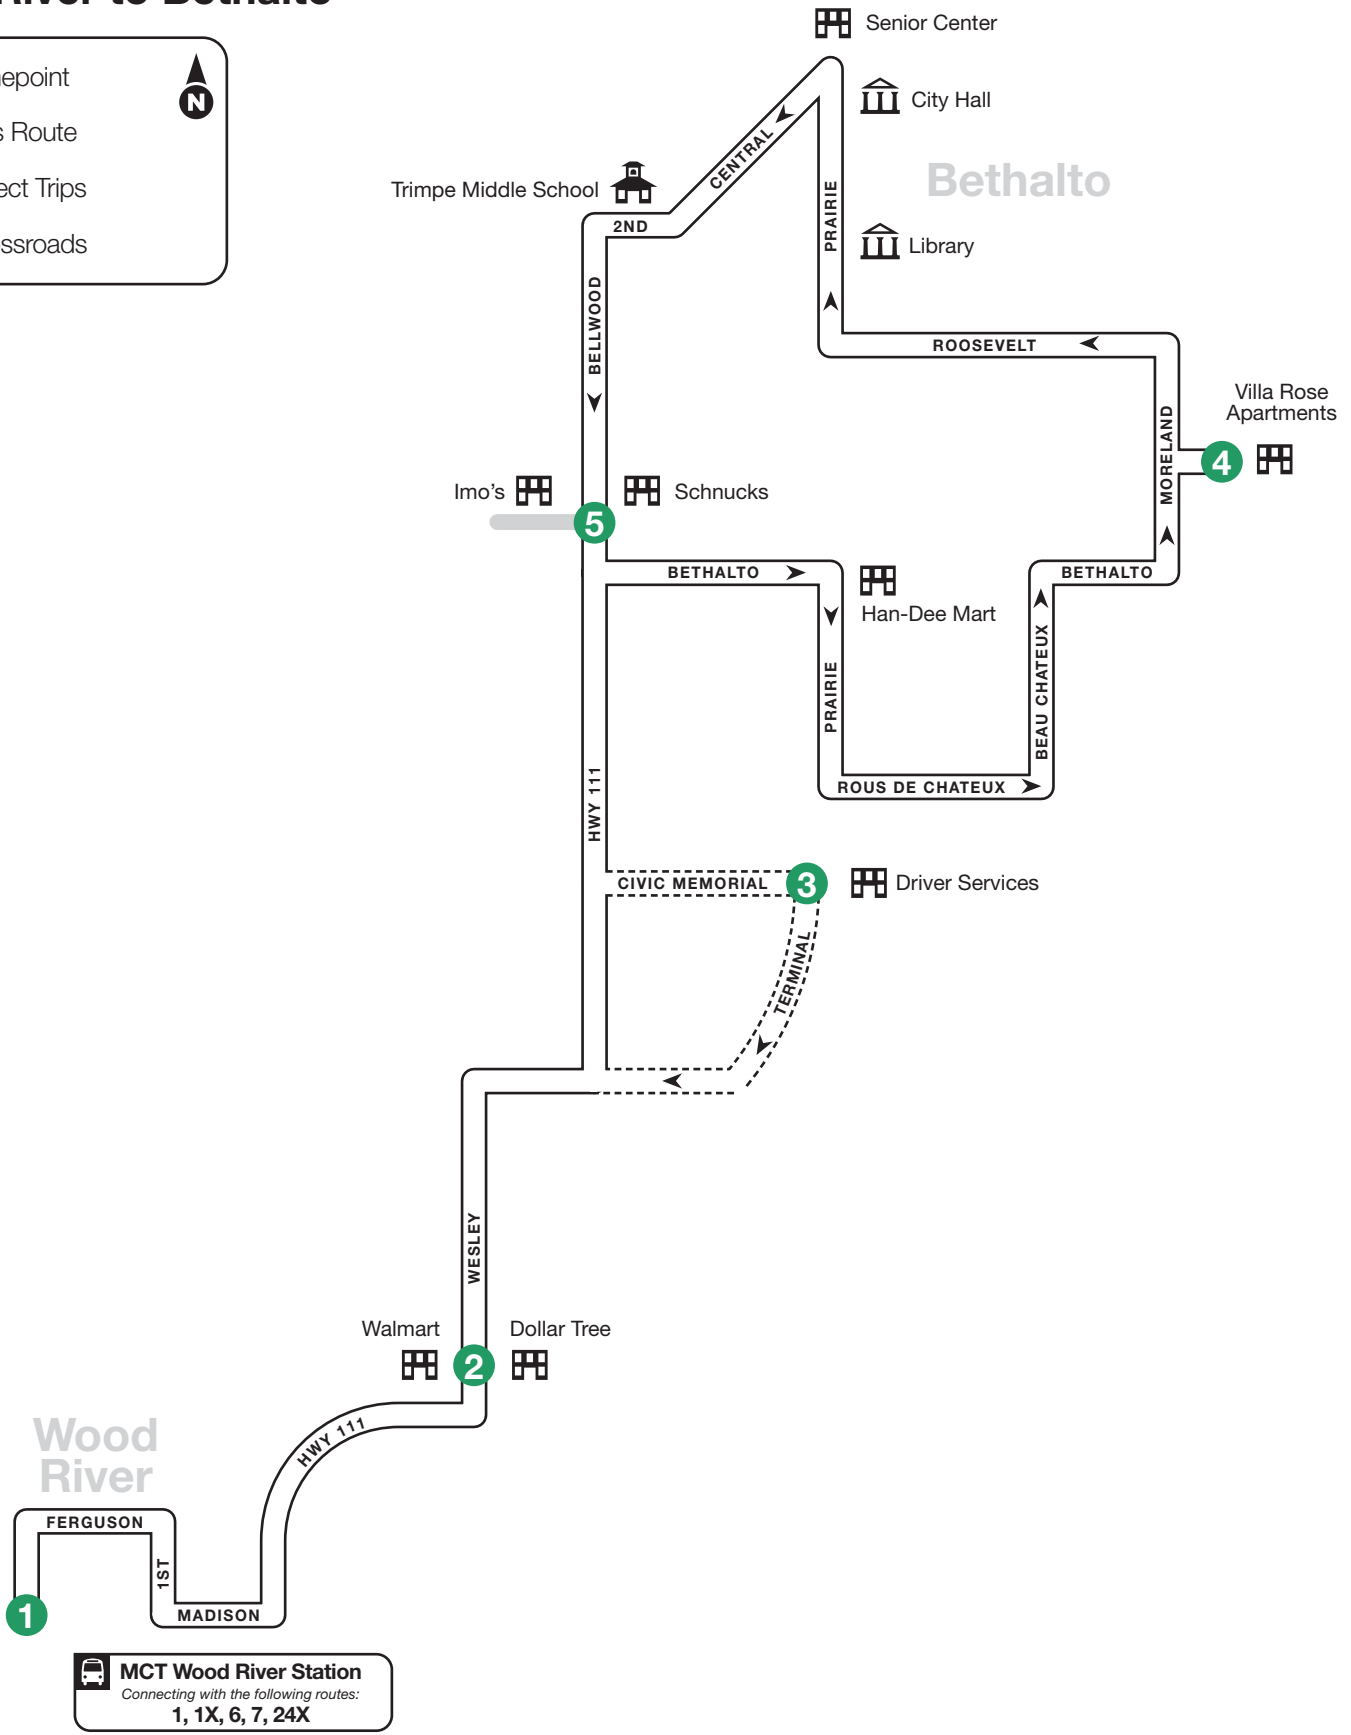

# Route 12 – Bethalto Shuttle

## Wood River to Bethalto

**0** Timepoint  
 — Bus Route  
 - - - Select Trips  
 █ Crossroads

	<b>1</b> BUS STARTS Wood River Station	<b>2</b> Bus Leaves Walmart	<b>3</b> Bus Leaves Driver Services	<b>4</b> Bus Leaves Villa Rose Apartments	<b>5</b> BUS ENDS Bellwood at Schnucks Entrance
--	--	-----------------------------------	---	---	---

### Instructions

North is always at the top of the timetable map.

The bus stops here at listed times. Look for the matching symbol below the map.

Transfer points and MCT Stations show where other bus routes intersect with this route.

### MCT Local Routes

Bus service that begins and ends in Madison County. Routes 1, 2, 4, 6, 7, 8, 9, 10, 11, 12, 13, 13X, 15, 16, 17, 19, 20, 21, 22, 23, 24X, 25X