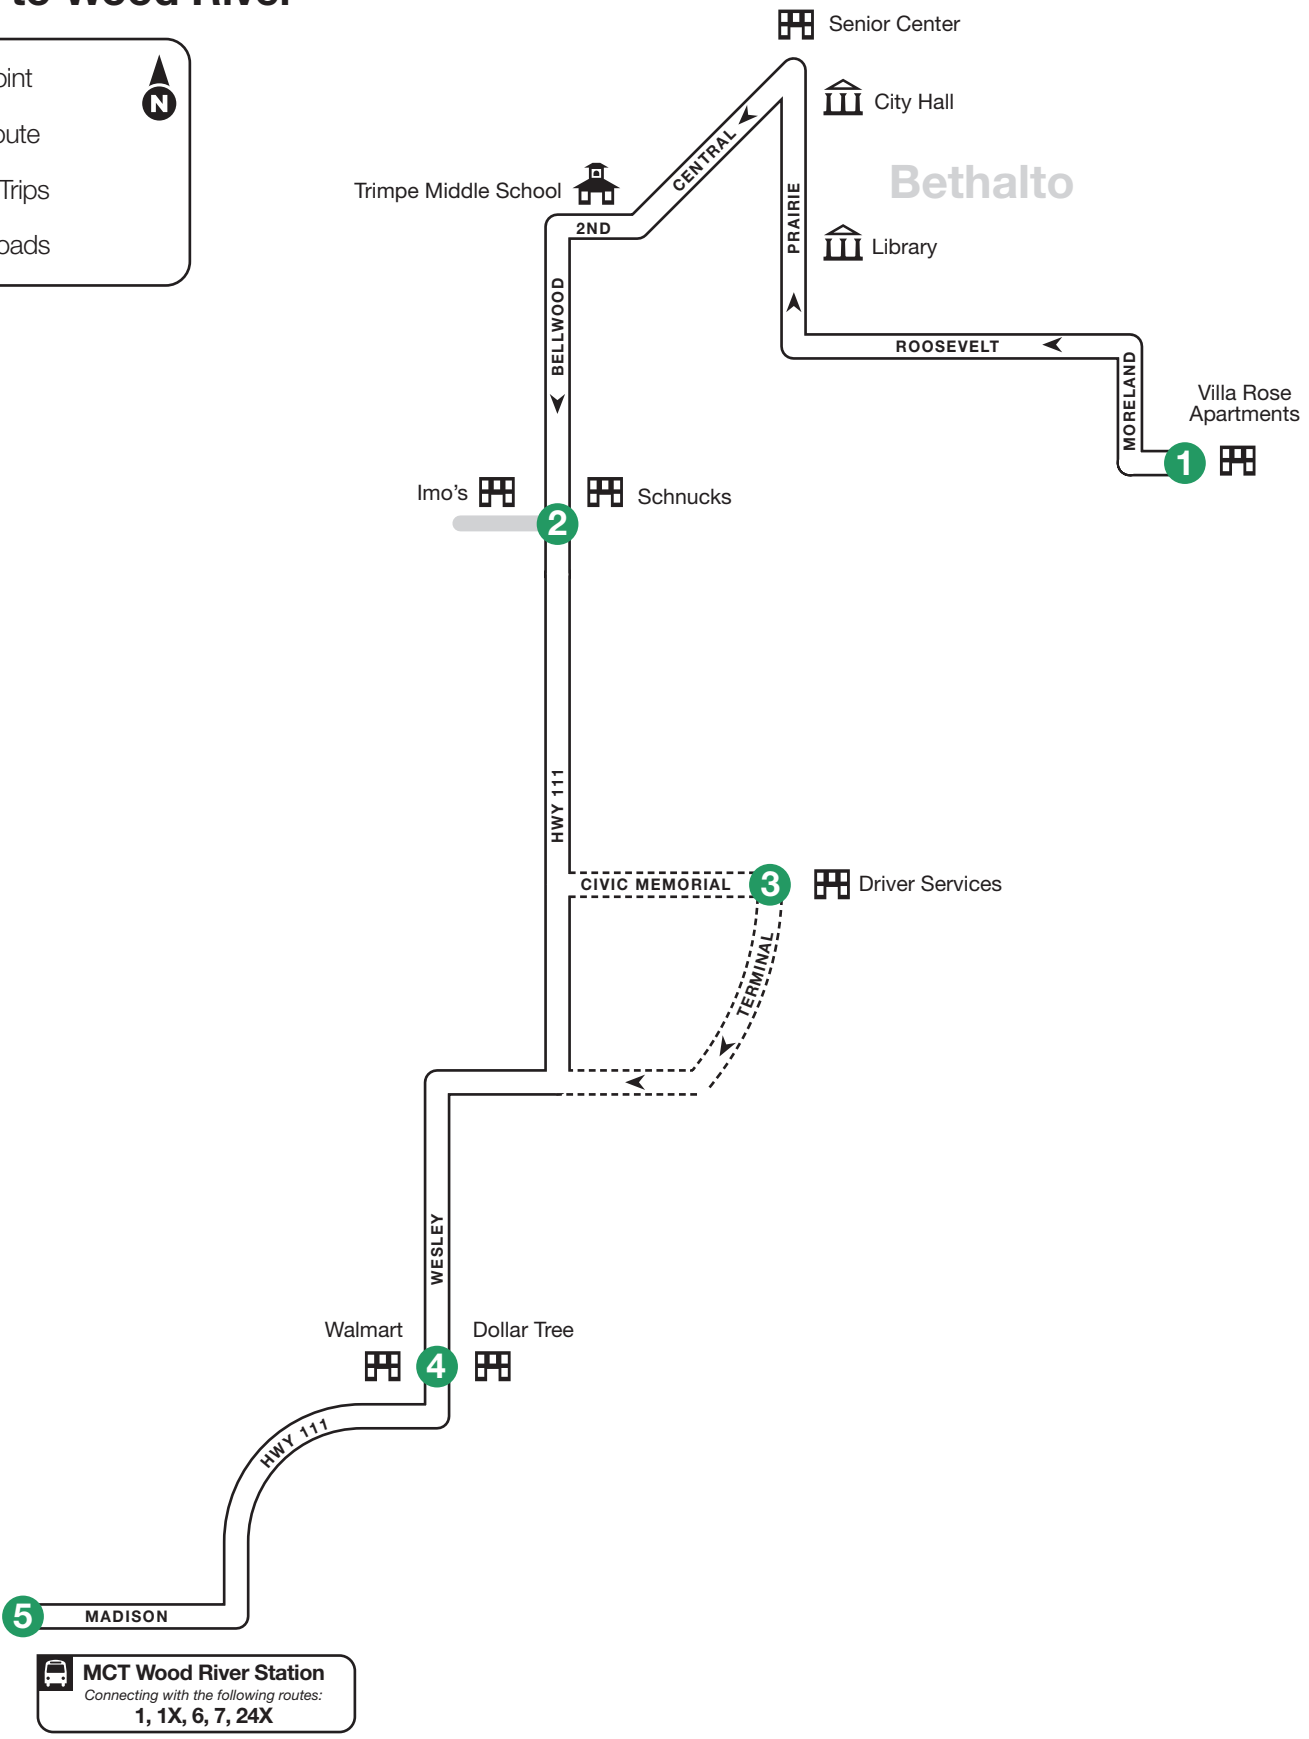

Route 12 – Bethalto Shuttle

Bethalto to Wood River

1 BUS STARTS	2 Bus Leaves	3 Bus Leaves	4 Bus Leaves	5 BUS ENDS
Villa Rose Apartments	Bellwood at Schnucks Entrance	Driver Services	Walmart	Wood River Station

MONDAY – SATURDAY

AM	7:42	7:49	—	7:58	8:10
	8:42	8:49	—	8:58	9:10
	9:44	9:51	—	10:00	10:12
	10:42	10:49	—	10:58	11:10
PM	11:42	11:49	11:53	12:01	12:13
	12:42	12:49	—	12:58	1:10
	1:42	1:49	—	1:58	2:10
	2:42	2:49	—	2:58	3:10
	3:42	3:49	—	3:58	4:10

Madison County Transit Services

MCT Local Routes

Bus service that begins and ends in Madison County. Routes 1, 2, 4, 6, 7, 8, 9, 10, 11, 12, 13, 13X, 15, 16, 17, 19, 20, 21, 22, 23, 24X, 25X

MCT Regional Routes

Bus service to and from St. Clair County and St. Louis. Routes 1X, 5, 14X, 16X, 18, 20X

MCT Munny Express

Find the best seat at the Munny for every Friday evening performance.

MCT Trails

Experience the 135 miles of scenic trails that comprise the MCT Trails bikeway system. Visit www.mcttrails.org

Runabout

Door to door service for registered elderly and disabled Madison County residents. Call 931-7433 for details.

RideFinders

Move into the fast lane to a better commute by sharing the ride to and from work in a carpool or vanpool. Visit www.ridefinders.org

For specific information on these and other services, routes and schedules, please call (618) 797-INFO (4636) / TDD (618) 797-6000 or visit www.mct.org

Funding provided in whole or in part by the Illinois Department of Transportation.

12

Bethalto Shuttle

Bethalto
Driver Services
Schnucks
Villa Rose Apartments
Bethalto Library

Wood River
Wood River Station
Walmart
Wood River Library