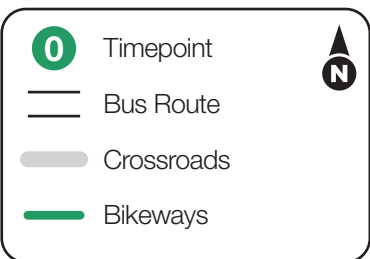

Route 2 - Granite City Shuttle

Northgate to Venice

1	2	3	4	5	6	7	8	9	10	11
BUS STARTS	Bus Leaves	Bus Leaves	Bus Leaves	Bus Leaves	Bus Leaves	Bus Arrives	Bus Leaves	Bus Leaves	Bus Leaves	Bus Leaves
Chestnut	Granite City Walmart	Dollar Tree	St Clair & Nameoki	Maryville & Terminal	25th & Edwards	Granite City Station	Granite City Station	23rd & Illinois	Amsted Rail	New Opportunities
										BUS ENDS
										Broadway & Klein

MONDAY - FRIDAY												
AM	—	—	6:42	6:49	6:54	7:00	7:10	7:18	7:23	7:28	7:32	7:40
	6:58	7:03	7:12	7:19	7:24	7:30	7:40	—	—	—	—	—
	7:28	7:33	7:42	7:49	7:54	8:00	8:10	8:18	8:23	8:28	8:32	8:40
	7:58	8:03	8:12	8:19	8:24	8:30	8:40	—	—	—	—	—
	8:28	8:33	8:42	8:49	8:54	9:00	9:10	9:18	9:23	9:28	9:32	9:40
	8:58	9:03	9:12	9:19	9:24	9:30	9:40	—	—	—	—	—
	9:28	9:33	9:42	9:49	9:54	10:00	10:10	10:18	10:23	10:28	10:32	10:40
	9:58	10:03	10:12	10:19	10:24	10:30	10:40	—	—	—	—	—
	10:28	10:33	10:42	10:49	10:54	11:00	11:10	11:18	11:23	11:28	11:32	11:40
	10:58	11:03	11:12	11:19	11:24	11:30	11:40	—	—	—	—	—
PM	11:28	11:33	11:42	11:49	11:54	12:00	12:10	12:18	12:23	12:28	12:32	12:40
	11:58	12:03	12:12	12:19	12:24	12:30	12:40	—	—	—	—	—
	12:28	12:33	12:42	12:49	12:54	1:00	1:10	1:18	1:23	1:28	1:32	1:40
	12:58	1:03	1:12	1:19	1:24	1:30	1:40	—	—	—	—	—
	1:28	1:33	1:42	1:49	1:54	2:00	2:10	2:18	2:23	2:28	2:32	2:40
	1:58	2:03	2:12	2:19	2:24	2:30	2:40	—	—	—	—	—
	2:28	2:33	2:42	2:49	2:54	3:00	3:10	3:18	3:23	3:28	3:32	3:40
	2:58	3:03	3:12	3:19	3:24	3:30	3:40	—	—	—	—	—
	3:28	3:33	3:42	3:49	3:54	4:00	4:10	4:18	4:23	4:28	4:32	4:40
	3:58	4:03	4:12	4:19	4:24	4:30	4:40	—	—	—	—	—
	4:28	4:33	4:42	4:49	4:54	5:00	5:10	5:18	5:23	5:28	5:32	5:40
	4:58	5:03	5:12	5:19	5:24	5:30	5:40	—	—	—	—	—
	5:28	5:33	5:42	5:49	5:54	6:00	6:10	6:18	6:23	6:28	6:32	6:40

SATURDAY												
AM	—	—	7:45	7:52	7:57	8:03	8:13	8:18	8:23	8:28	8:32	8:40
	—	—	8:45	8:52	8:57	9:03	9:13	9:18	9:23	9:28	9:32	9:40
	—	—	9:45	9:52	9:57	10:03	10:13	10:18	10:23	10:28	10:32	10:40
	—	—	10:45	10:52	10:57	11:03	11:13	11:18	11:23	11:28	11:32	11:40
PM	—	—	11:45	11:52	11:57	12:03	12:13	12:18	12:23	12:28	12:32	12:40
	—	—	12:45	12:52	12:57	1:03	1:13	1:18	1:23	1:28	1:32	1:40
	—	—	1:45	1:52	1:57	2:03	2:13	2:18	2:23	2:28	2:32	2:40
	—	—	2:45	2:52	2:57	3:03	3:13	3:18	3:23	3:28	3:32	3:40
	—	—	3:45	3:52	3:57	4:03	4:13	4:18	4:23	4:28	4:32	4:40
	—	—	4:45	4:52	4:57	5:03	5:13	5:18	5:23	5:28	5:32	5:40

SUNDAY												
AM	—	—	7:45	7:52	7:57	8:03	8:13	8:18	8:23	8:28	8:32	8:40
	—	—	8:45	8:52	8:57	9:03	9:13	9:18	9:23	9:28	9:32	9:40
	—	—	9:45	9:52	9:57	10:03	10:13	10:18	10:23	10:28	10:32	10:40
	—	—	10:45	10:52	10:57	11:03	11:13	11:18	11:23	11:28	11:32	11:40
PM	—	—	11:45	11:52	11:57	12:03	12:13	12:18	12:23	12:28	12:32	12:40
	—	—	12:45	12:52	12:57	1:03	1:13	1:18	1:23	1:28	1:32	1:40
	—	—	1:45	1:52	1:57	2:03	2:13	2:18	2:23	2:28	2:32	2:40
	—	—	2:45	2:52	2:57	3:03	3:13	3:18	3:23	3:28	3:32	3:40
	—	—	3:45	3:52	3:57	4:03	4:13	4:18	4:23	4:28	4:32	4:40
	—	—	4:45	4:52	4:57	5:03	5:13	5:18	5:23	5:28	5:32	5:40

Madison County Transit Services

MCT Local Routes

Bus service that begins and ends in Madison County. Routes 1, 2, 4, 6, 7, 8, 9, 10, 11, 12, 13, 13X, 15, 16, 17, 19, 20, 21, 22, 23, 24X, 25X

MCT Regional Routes

Bus service to and from St. Clair County and St. Louis. Routes 1X, 5, 14X, 16X, 18, 20X

MCT Munny Express