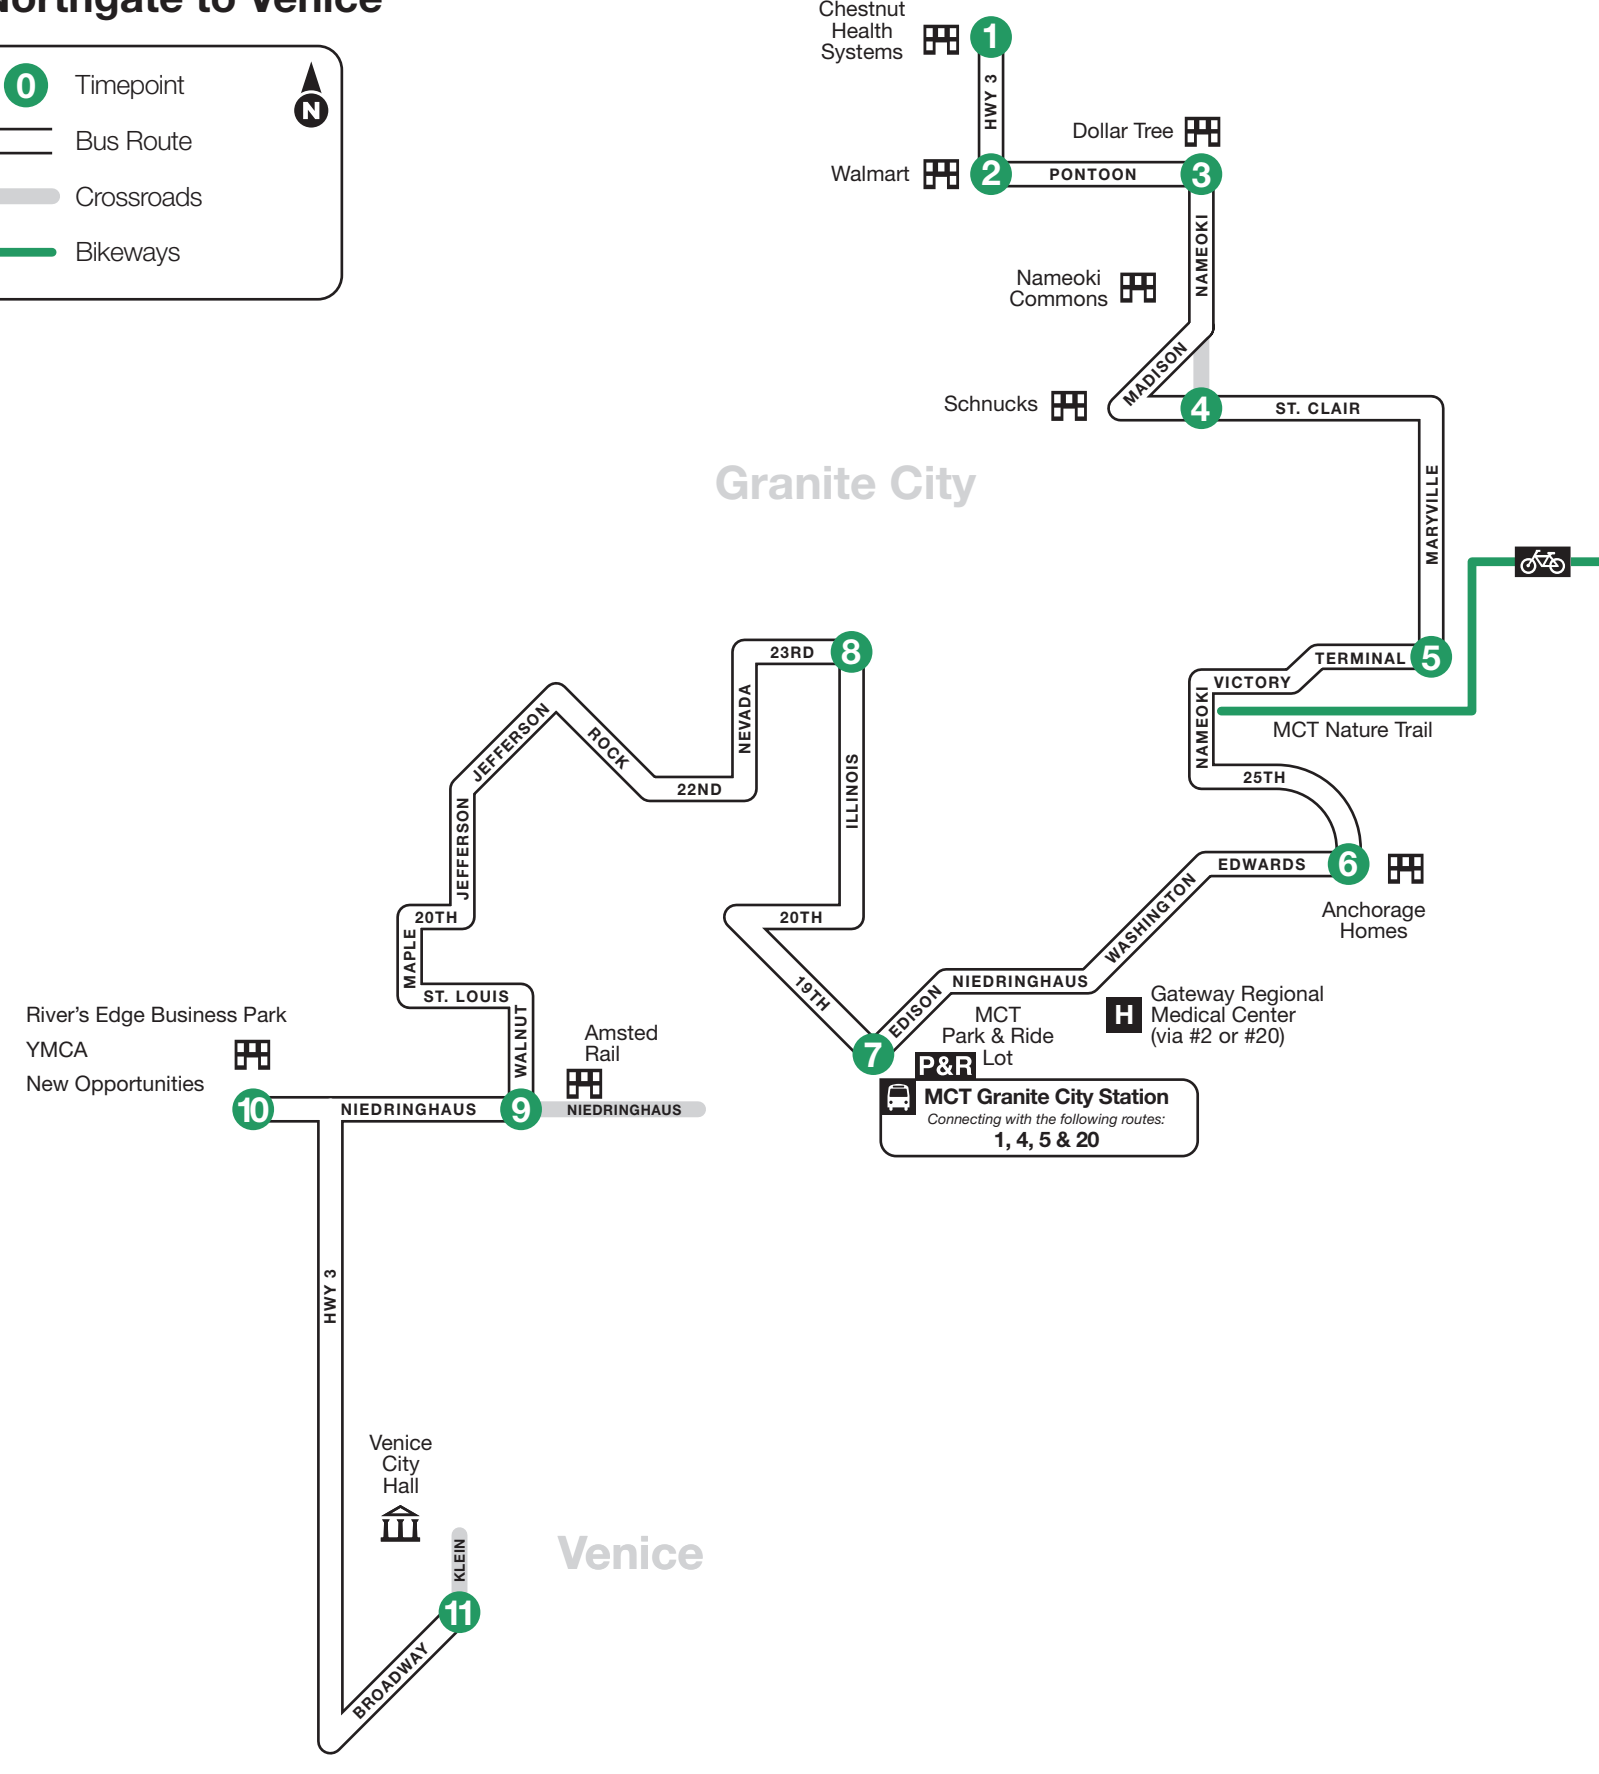

Route 2 - Granite City Shuttle

Venice to Northgate

1	2	3	4	5	6	7	8	9	10	11	12	
BUS STARTS	Bus Leaves	Bus Leaves	Bus Leaves	Bus Leaves	Bus Arrives	Bus Leaves	Bus Leaves	Bus Leaves	Bus Leaves	Bus Leaves	BUS ENDS	
Klein & Broadway	Market & Selb	New Opportunities	Amsted Rail	23rd & Illinois	Granite City Station	Granite City Station	25th & Edwards	Maryville & Terminal	St Clair & Nameoki	Dollar Tree	Granite City Walmart	Chestnut

Route 2 - Granite City Shuttle

Northgate to Venice

1	2	3	4	5	6	7	8	9	10	11
BUS STARTS	Bus Leaves	Bus Leaves	Bus Leaves	Bus Leaves	Bus Leaves	Bus Arrives	Bus Leaves	Bus Leaves	Bus Leaves	Bus Leaves
Chestnut	Granite City Walmart	Dollar Tree	St Clair & Nameoki	Maryville & Terminal	25th & Edwards	Granite City Station	Granite City Station	23rd & Illinois	Amsted Rail	New Opportunities
										BUS ENDS
										Broadway & Klein

Madison County Transit Services

MCT Local Routes

Bus service that begins and ends in Madison County. Routes 1, 2, 4, 6, 7, 8, 9, 10, 11, 12, 13, 13X, 15, 16, 17, 19, 20, 21, 22, 23, 24X, 25X

MCT Regional Routes

Timetable & Map

Granite City Shuttle

- Granite City
- Chestnut Health Systems
- Walmart
- Dollar Tree
- Ruler Foods
- Nameoki Road Shopping
- Centers
- Schnucks
- Anchorage Homes
- Gateway Regional Medical Center
- Amsted Rail
- Granite City Station
- River's Edge (YMCA, Madison County Employment Training Center & New Opportunities)
- Madison
- Venice