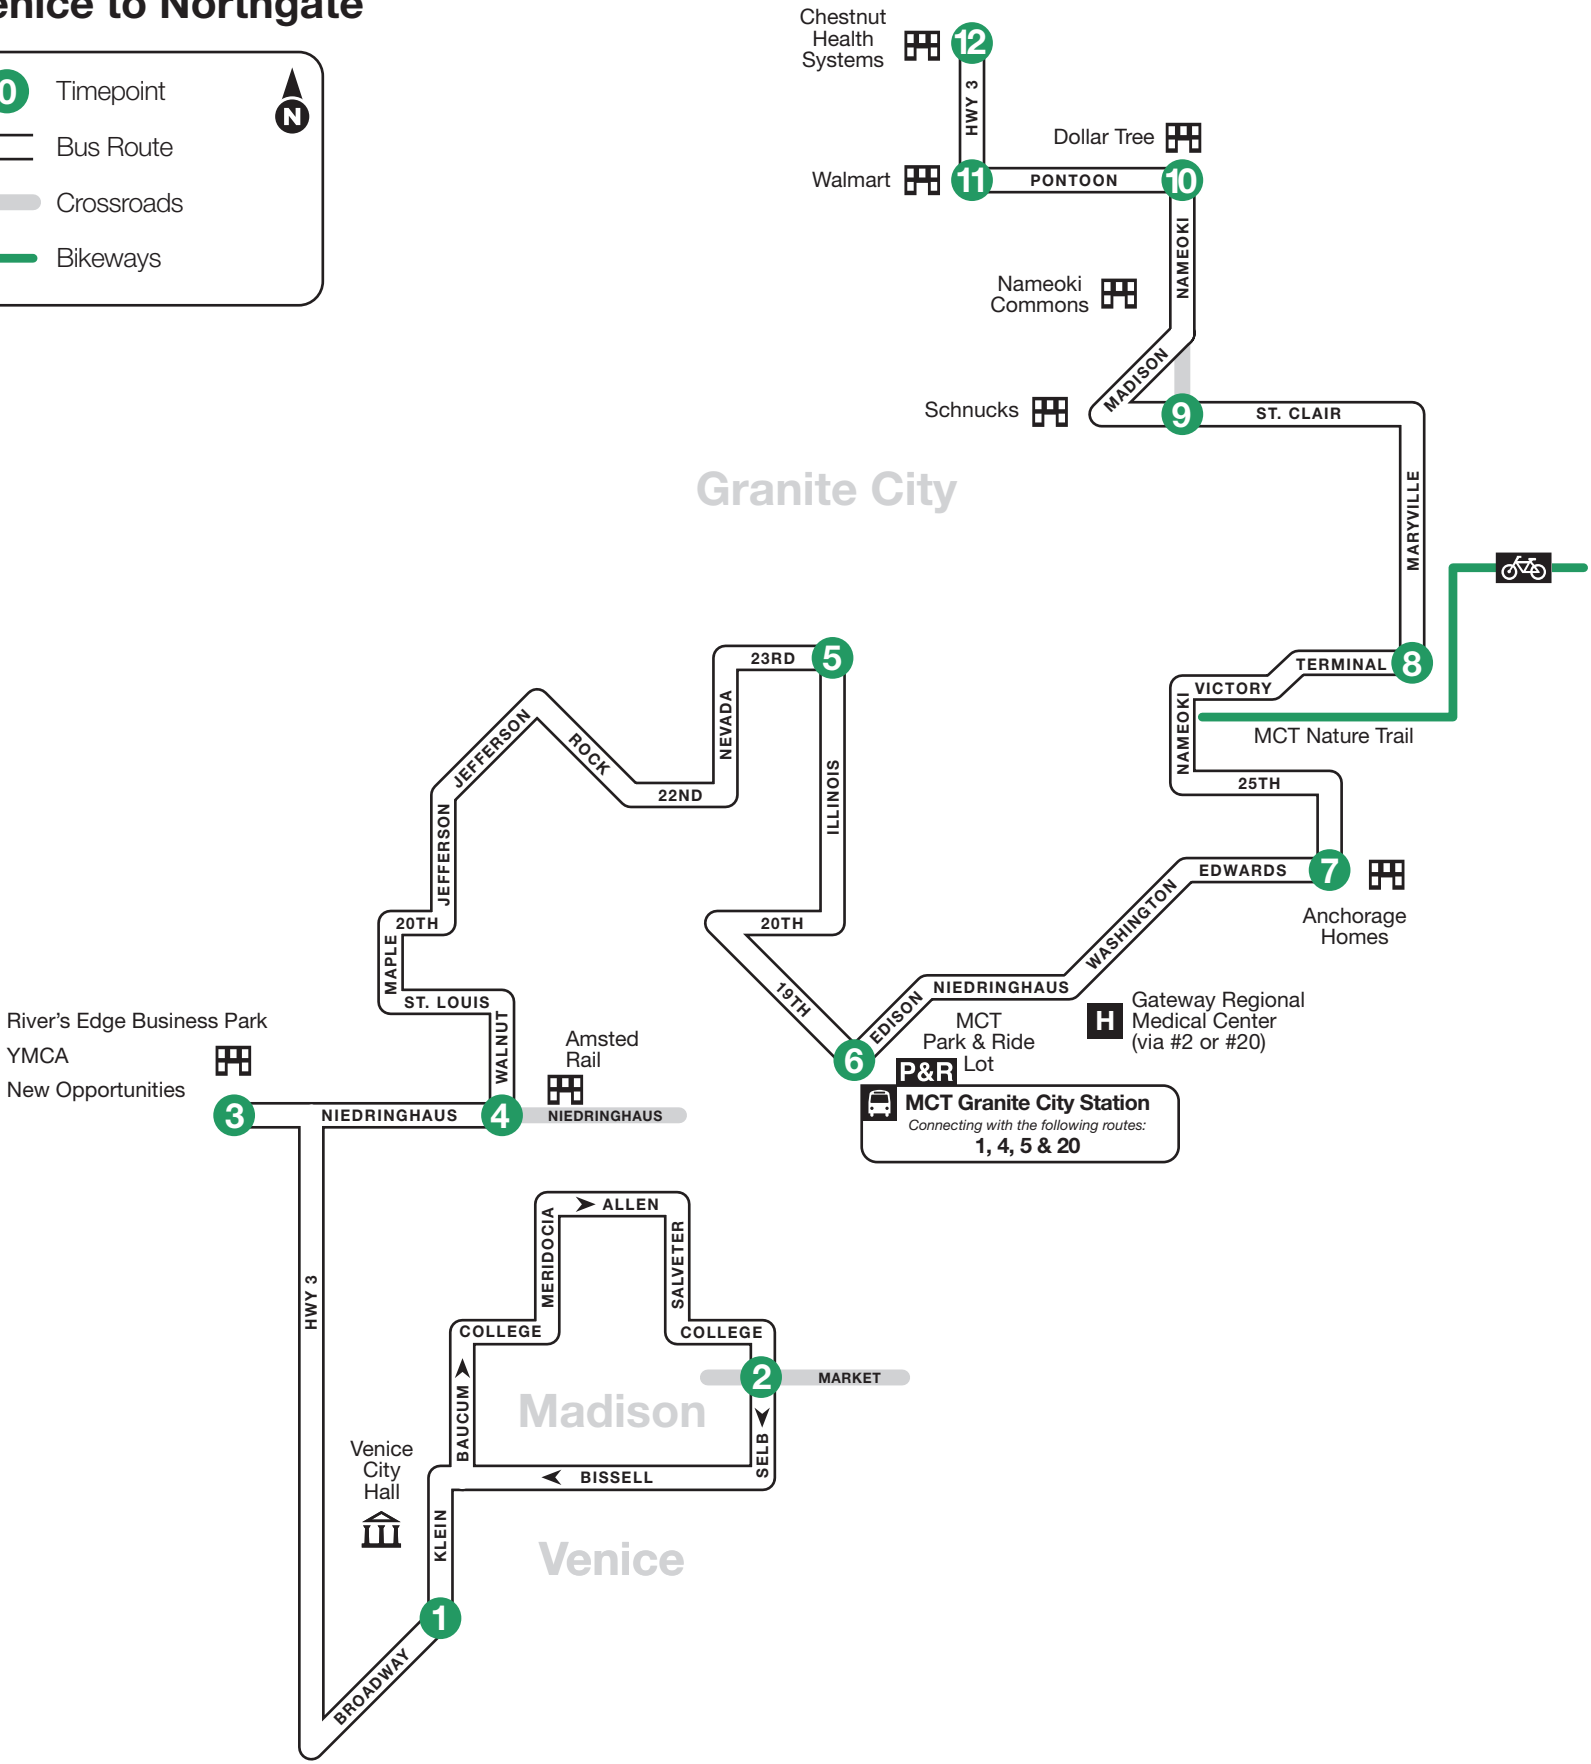

Route 2 - Granite City Shuttle

Venice to Northgate

1	2	3	4	5	6	7	8	9	10	11	12	
BUS STARTS	Bus Leaves	Bus Leaves	Bus Leaves	Bus Leaves	Bus Arrives	Bus Leaves	Bus Leaves	Bus Leaves	Bus Leaves	Bus Leaves	BUS ENDS	
Klein & Broadway	Market & Selb	New Opportunities	Amsted Rail	23rd & Illinois	Granite City Station	Granite City Station	25th & Edwards	Maryville & Terminal	St Clair & Nameoki	Dollar Tree	Granite City Walmart	Chestnut

Route 2 - Granite City Shuttle

Northgate to Venice

1	2	3	4	5	6	7	8	9	10	11
BUS STARTS	Bus Leaves	Bus Leaves	Bus Leaves	Bus Leaves	Bus Leaves	Bus Arrives	Bus Leaves	Bus Leaves	Bus Leaves	Bus Leaves
Chestnut	Granite City Walmart	Dollar Tree	St Clair & Nameoki	Maryville & Terminal	25th & Edwards	Granite City Station	Granite City Station	23rd & Illinois	Amsted Rail	New Opportunities
										BUS ENDS
										Broadway & Klein

Madison County Transit Services

MCT Local Routes

Bus service that begins and ends in Madison County. Routes 1, 2, 4, 6, 7, 8, 9, 10, 11, 12, 13, 13X, 15, 16, 17, 19, 20, 21, 22, 23, 24X, 25X

MCT Regional Routes

Timetable & Map

Granite City Shuttle

- Granite City
- Chestnut Health Systems
- Walmart
- Dollar Tree
- Ruler Foods
- Nameoki Road Shopping
- Centers
- Schnucks
- Anchorage Homes
- Gateway Regional Medical Center
- Amsted Rail
- Granite City Station
- River's Edge (YMCA, Madison County Employment Training Center & New Opportunities)
- Madison
- Venice