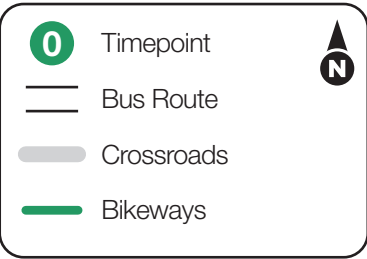

Route 2 - Granite City Shuttle

Venice to Northgate

1	2	3	4	5	6	7	8	9	10	11	12	
BUS STARTS	Bus Leaves	Bus Leaves	Bus Leaves	Bus Leaves	Bus Arrives	Bus Leaves	Bus Leaves	Bus Leaves	Bus Leaves	Bus Leaves	BUS ENDS	
Klein & Broadway	Market & Selb	New Opportunities	Amsted Rail	23rd & Illinois	Granite City Station	Granite City Station	25th & Edwards	Maryville & Terminal	St Clair & Nameoki	Dollar Tree	Granite City Walmart	Chestnut