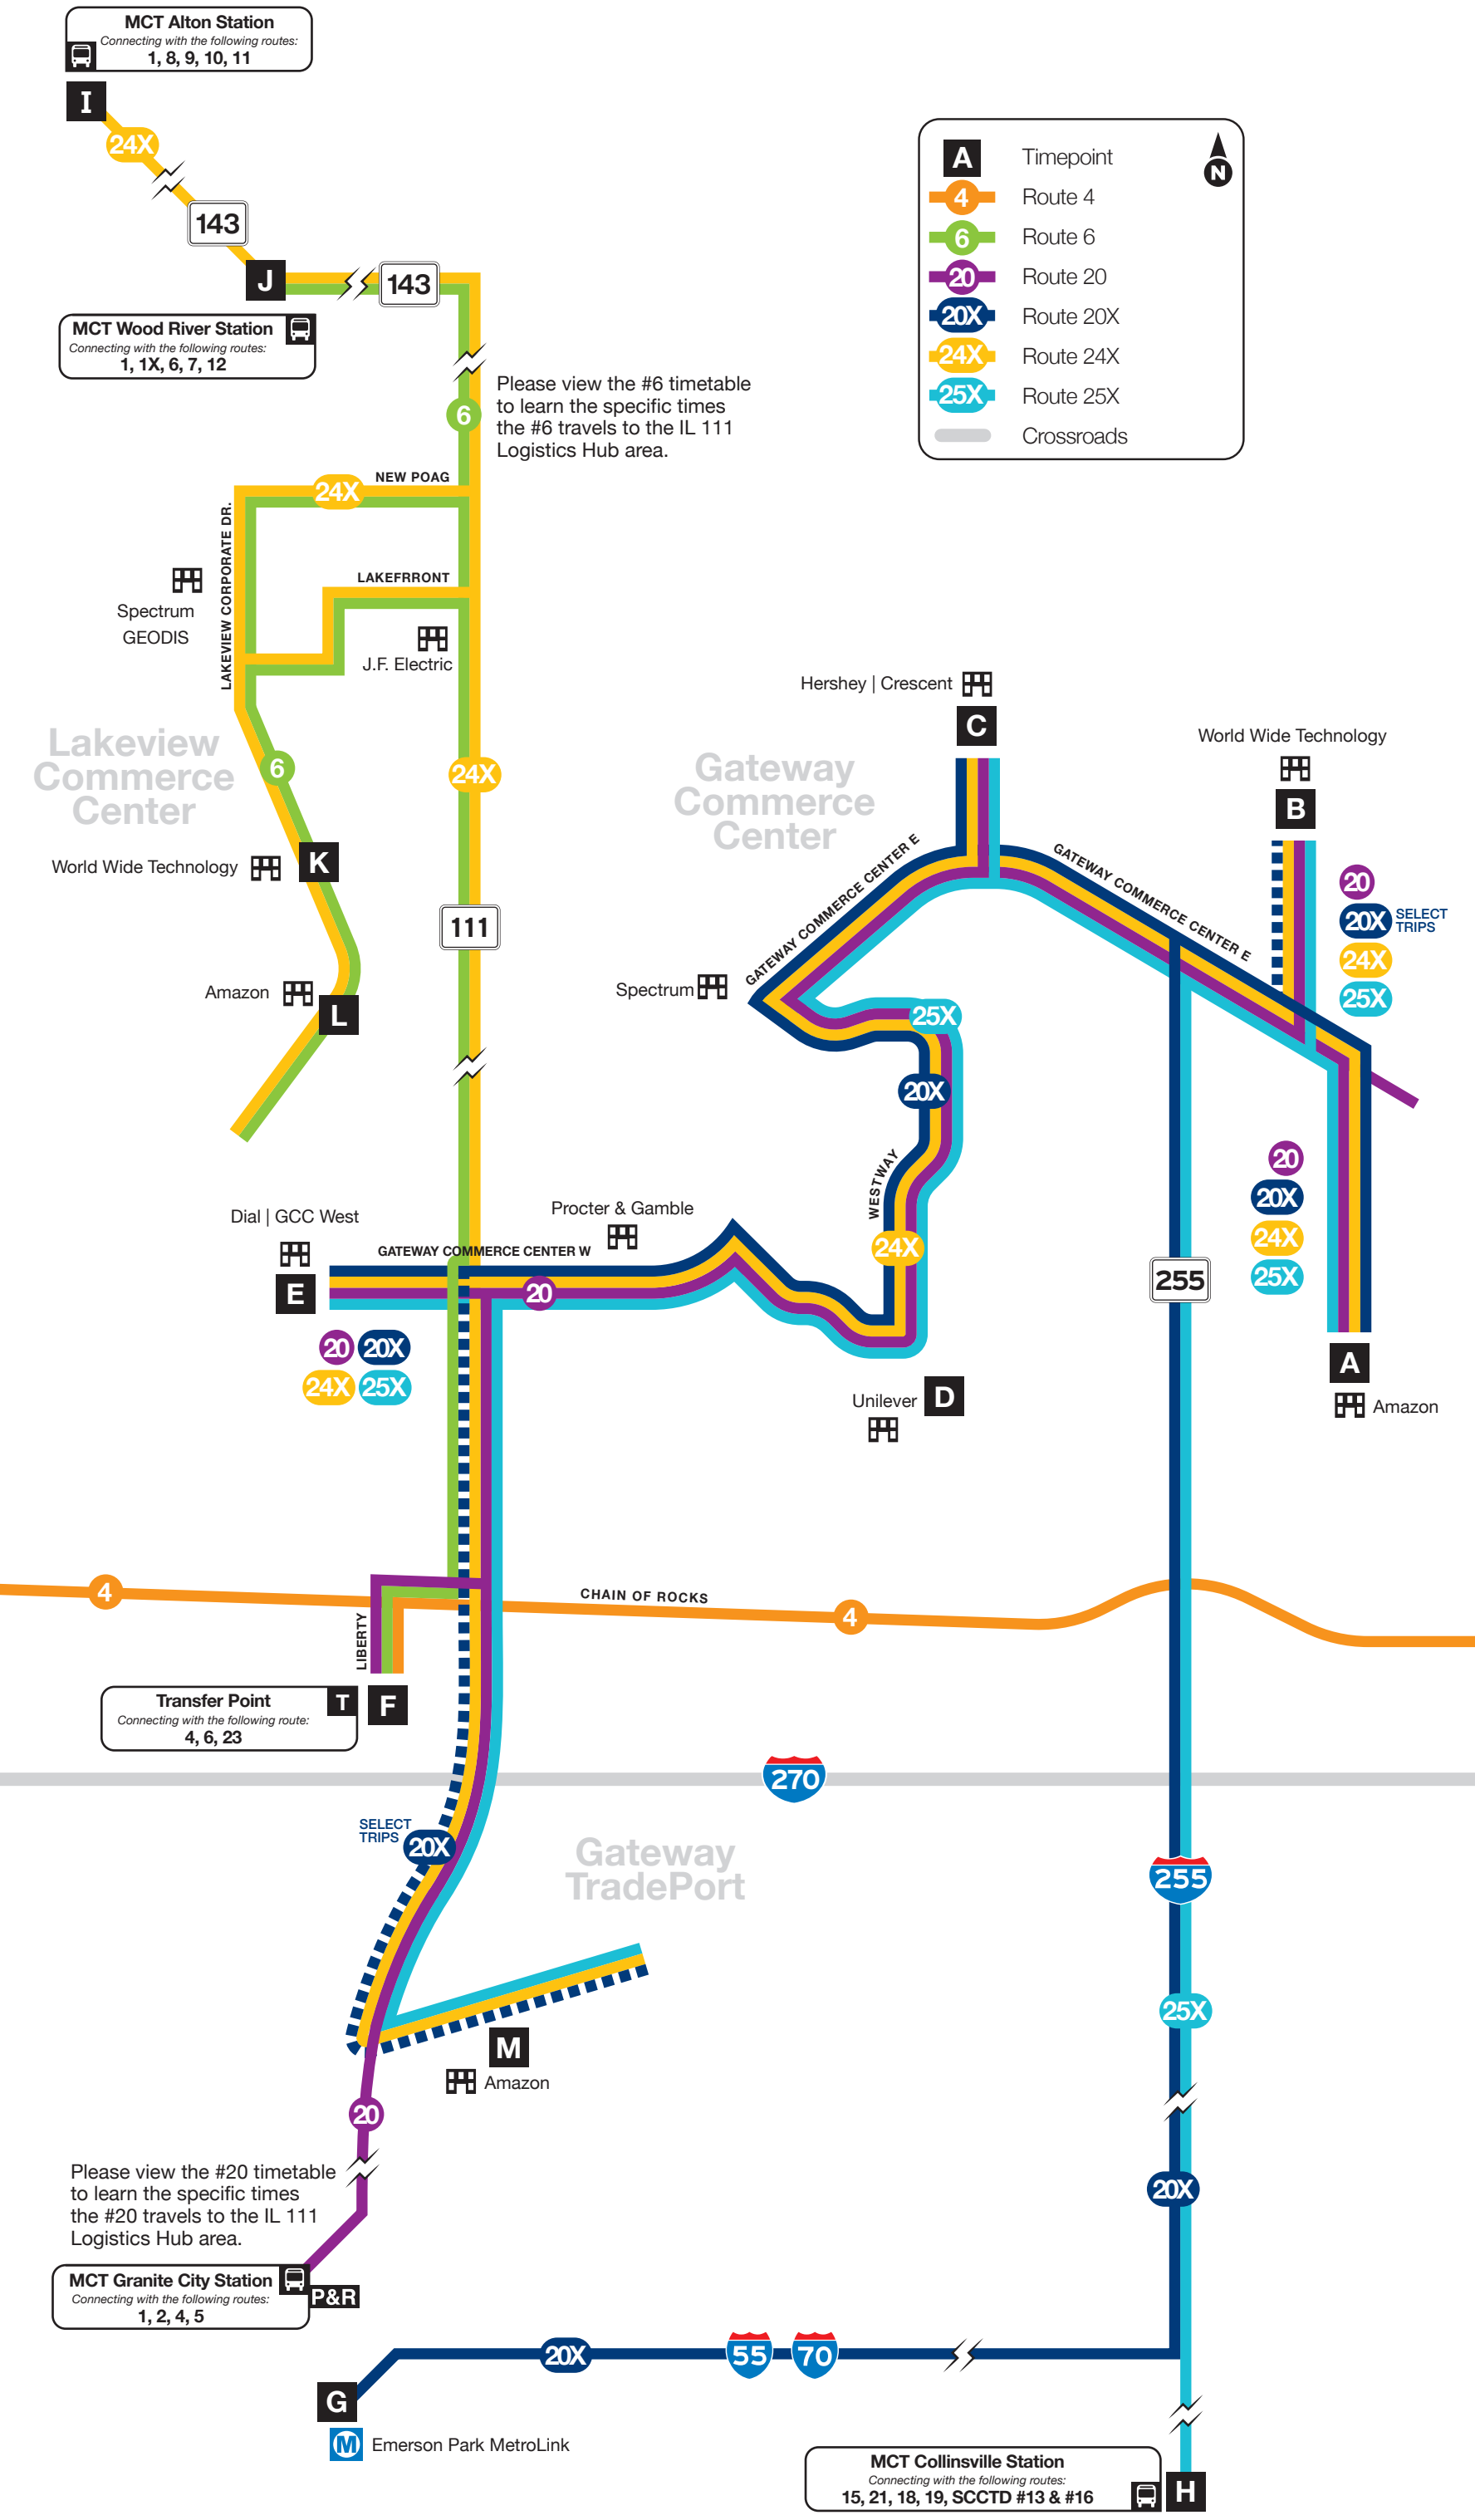

IL 111 Logistics Valley Service Routes

Please view the #6 and #20 timetables to learn the specific times the #6 and #20 travel to the IL 111 Logistics Valley area.

Madison County Transit Services

MCT Local Routes

Bus service that begins and ends in Madison County. Routes 1, 2, 4, 6, 7, 8, 9, 10, 11, 12, 13, 13X, 15, 16, 17, 19, 20, 21, 22, 24X, 25X

MCT Regional Routes

Bus service to and from St. Clair County and St. Louis. Routes 1X, 5, 14X, 16X, 18, 20X

MCT Muny Express

Find the best seat at the Muny for every Friday evening performance.

MCT Trails

Experience the 135 miles of scenic trails that comprise the MCT Trails bikeway system. Visit www.mcttrails.org

Runabout

Door to door service for registered elderly and disabled Madison County residents. Call 931-7433 for details.

RideFinders

Move into the fast lane to a better commute by sharing the ride to and from work in a carpool or vanpool. Visit www.ridefinders.org

For specific information on these and other services, routes and schedules, please call (618) 797-INFO (4636) / TDD (618) 797-6000 or visit www.mct.org

Funding provided in whole or in part by the Illinois Department of Transportation.

IL 111 Logistics Valley

Serving Gateway Commerce Center and Gateway Tradeport