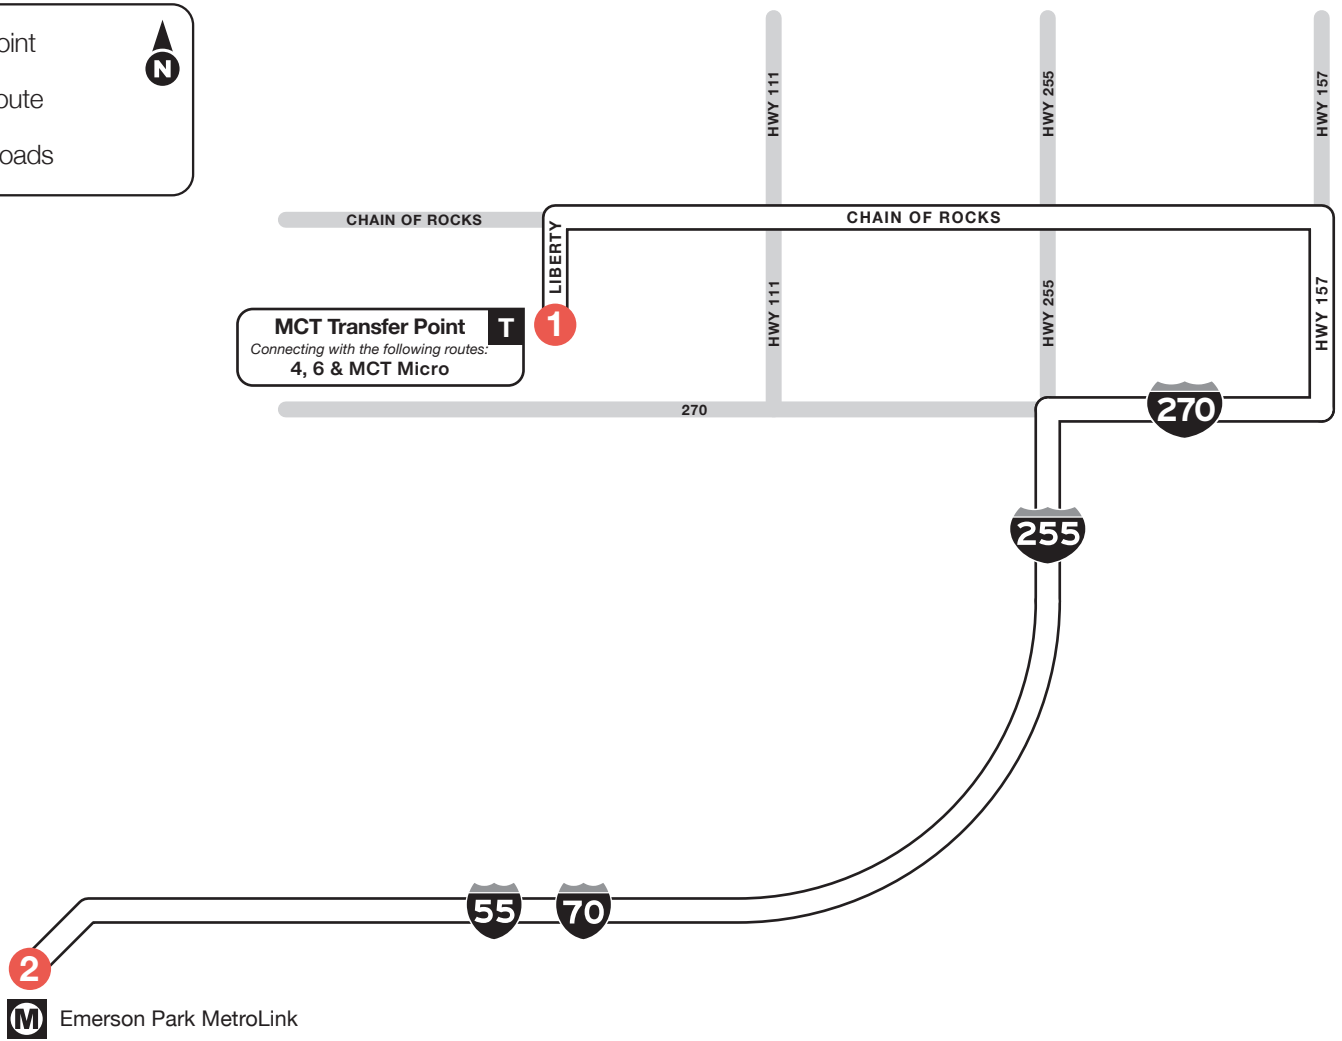

Route 20X – Gateway Commerce Center Express

Liberty & Chain of Rocks to Emerson Park Metrolink

1

BUS STARTS

Liberty & Chain of Rocks

2

BUS ENDS

Emerson Park MetroLink

The bus stops here at listed times. Look for the matching symbol below the map.

Transfer points and MCT Stations show where other bus routes intersect with this route.

Indicates points of interest.

Indicates Park & Ride Lots available along the route.

Route 20X – Gateway Commerce Center Express

Emerson Park Metrolink to Liberty & Chain of Rocks

1

BUS STARTS
Emerson Park MetroLink

2

BUS ENDS
Liberty & Chain of Rocks

MONDAY – FRIDAY

AM	3:58	4:23
	4:58	5:23
	5:58	6:23
	6:58	7:23
	7:58	8:23
PM	8:58	9:23
	9:58	10:23
	1:58	2:23
	2:58	3:23
	3:58	4:23
	4:58	5:23
	5:58	6:23
	6:58	7:23
	7:58	8:23

East St. Louis
Emerson Park Metrolink
Pontoon Beach
Liberty & Chain of Rocks