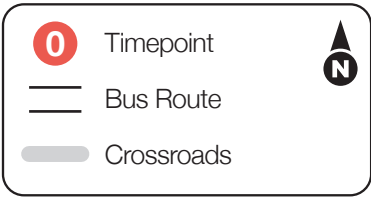

Route 20X – Gateway Commerce Center Express

Liberty & Chain of Rocks to Emerson Park Metrolink

1

BUS STARTS

Liberty & Chain of Rocks

2

BUS ENDS

Emerson Park MetroLink

The bus stops here at listed times. Look for the matching symbol below the map.

Transfer points and MCT Stations show where other bus routes intersect with this route.

Indicates points of interest.

Indicates Park & Ride Lots available along the route.