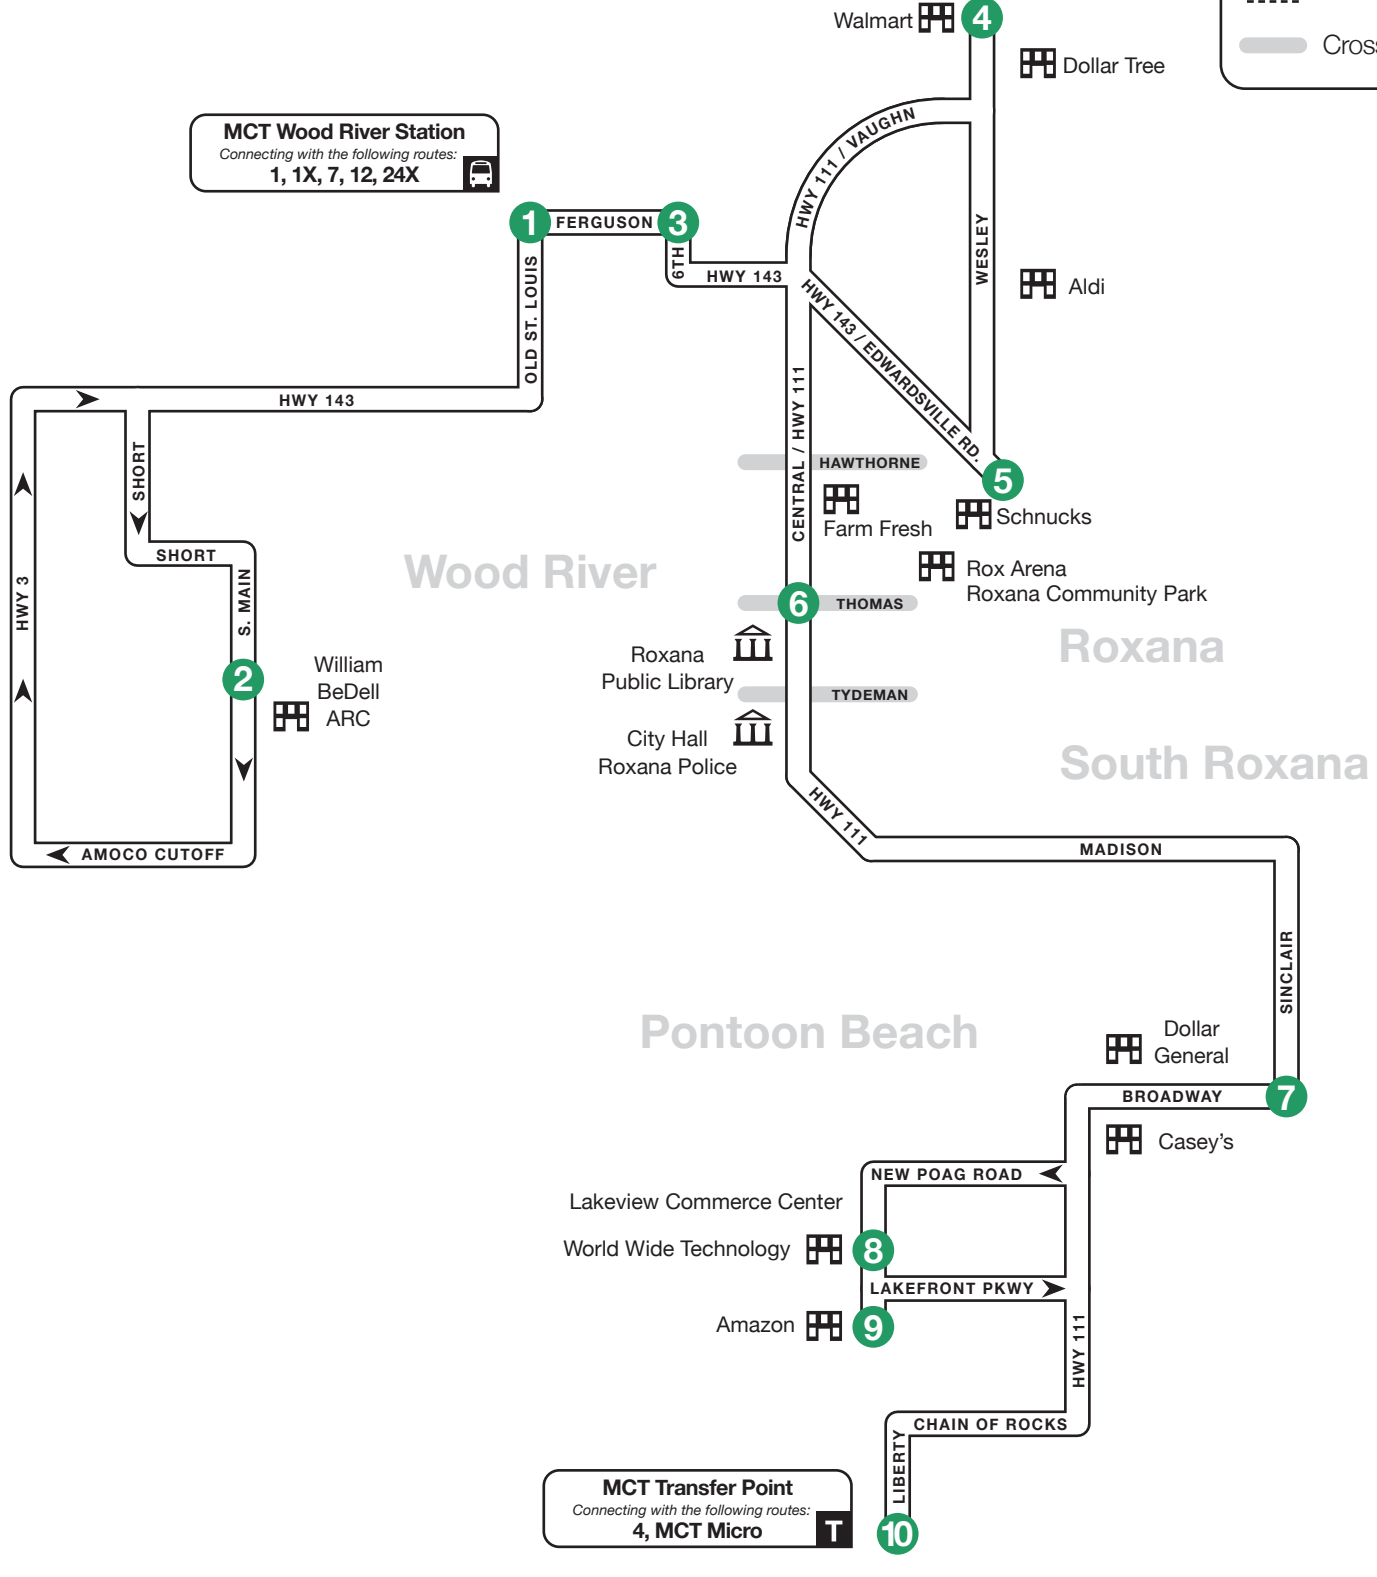

Route 6 – Roxana-Pontoon Beach

Wood River Station to Pontoon Beach

0 Timepoint
— Bus Route
- - - Select Trips
— Crossroads

MCT Wood River Station
Connecting with the following routes:
1, 1X, 7, 12, 24X

MCT Transfer Point
Connecting with the following routes:
4, MCT Micro

	1	2	3	4	5	6	7	8	9	10
	BUS STARTS	Bus Leaves	Bus Leaves	Bus Leaves	Bus Leaves	Bus Leaves	Bus Leaves	Bus Leaves	Bus Leaves	BUS ENDS
	Wood River Station	S.Main & Evans	Ferguson & 6th	Wood River Walmart	Wood River Schnucks	Central & Thomas	Sinclair & Broadway	World Wide Technology	Amazon Lakeview	Liberty & Chain of Rocks
MONDAY – FRIDAY										
AM	4:35*	—	—	—	—	4:40	4:47	4:53	4:55	5:21
	6:48	6:50	6:55	7:06	7:11	7:17	7:24	7:30	7:32	7:42
	7:48	7:50	7:55	8:06	8:11	8:17	8:24	8:30	8:32	8:42
	8:48	8:50	8:55	9:06	9:11	9:17	9:24	9:30	9:32	9:42
	9:48	9:50	9:55	10:06	10:11	10:17	10:24	10:30	10:32	10:42
	10:48	10:50	10:55	11:06	11:11	11:17	11:24	11:30	11:32	11:42
PM	11:48	11:50	11:55	12:06	12:11	12:17	12:24	12:30	12:32	12:42
	12:48	12:50	12:55	1:06	1:11	1:17	1:24	1:30	1:32	1:42
	1:48	1:50	1:55	2:06	2:11	2:17	2:24	2:30	2:32	2:42
	2:48	2:50	2:55	3:06	3:11	3:17	3:24	3:30	3:32	3:42
	3:48	3:50	3:55	4:06	4:11	4:17	4:24	4:30	4:32	4:42
	4:48	4:50	4:55	5:06	5:11	5:17	5:24	5:30	5:32	5:42
	5:48	5:50	5:55	6:06	6:11	6:17	6:24	6:30	6:32	6:42

* Trip serves Gateway Commerce Center before serving Liberty and Chain of Rocks. Dial: 5:02 AM | Unilever: 5:04 AM | Hershey: 5:08 | Amazon GCC: 5:12 AM

SATURDAY & SUNDAY										
AM	6:48	6:50	6:55	7:06	7:11	7:17	7:24	7:30	7:32	7:42
	7:48	7:50	7:55	8:06	8:11	8:17	8:24	8:30	8:32	8:42
	8:48	8:50	8:55	9:06	9:11	9:17	9:24	9:30	9:32	9:42
	9:48	9:50	9:55	10:06	10:11	10:17	10:24	10:30	10:32	10:42
	10:48	10:50	10:55	11:06	11:11	11:17	11:24	11:30	11:32	11:42
PM	11:48	11:50	11:55	12:06	12:11	12:17	12:24	12:30	12:32	12:42
	12:48	12:50	12:55	1:06	1:11	1:17	1:24	1:30	1:32	1:42
	1:48	1:50	1:55	2:06	2:11	2:17	2:24	2:30	2:32	2:42
	2:48	2:50	2:55	3:06	3:11	3:17	3:24	3:30	3:32	3:42
	3:48	3:50	3:55	4:06	4:11	4:17	4:24	4:30	4:32	4:42
	4:48	4:50	4:55	5:06	5:11	5:17	5:24	5:30	5:32	5:42
	5:48	5:50	5:55	6:06	6:11	6:17	6:24	6:30	6:32	6:42

Madison County Transit Services

MCT Local Routes

Bus service that begins and ends in Madison County. Routes 1, 2, 4, 6, 7, 8, 9, 10, 11, 12, 13, 13X, 15, 16, 17, 19, 21, 22

MCT Regional Routes

Bus service to and from St. Clair County and St. Louis. Routes 1X, 5, 14X, 16X, 18, 20X

MCT Micro

On demand anywhere within select Micro service areas.

MCT Muny Express

Find the best seat at the Muny for every Saturday evening performance.

MCT Trails

Experience the 135 miles of scenic trails that comprise the MCT Trails bikeway system. Visit www.mcttrails.org

Runabout

Door to door service for registered elderly and disabled Madison County residents. Call 618-931-7433 for more details.

RideFinders

Move into the fast lane to a better commute by sharing the ride to and from work in a carpool or vanpool. Visit www.ridefinders.org

For specific information on these and other services, routes and schedules, please call 618-797-1NFO (4636), 711 if speech-disabled or hearing impaired, or visit www.mct.org.