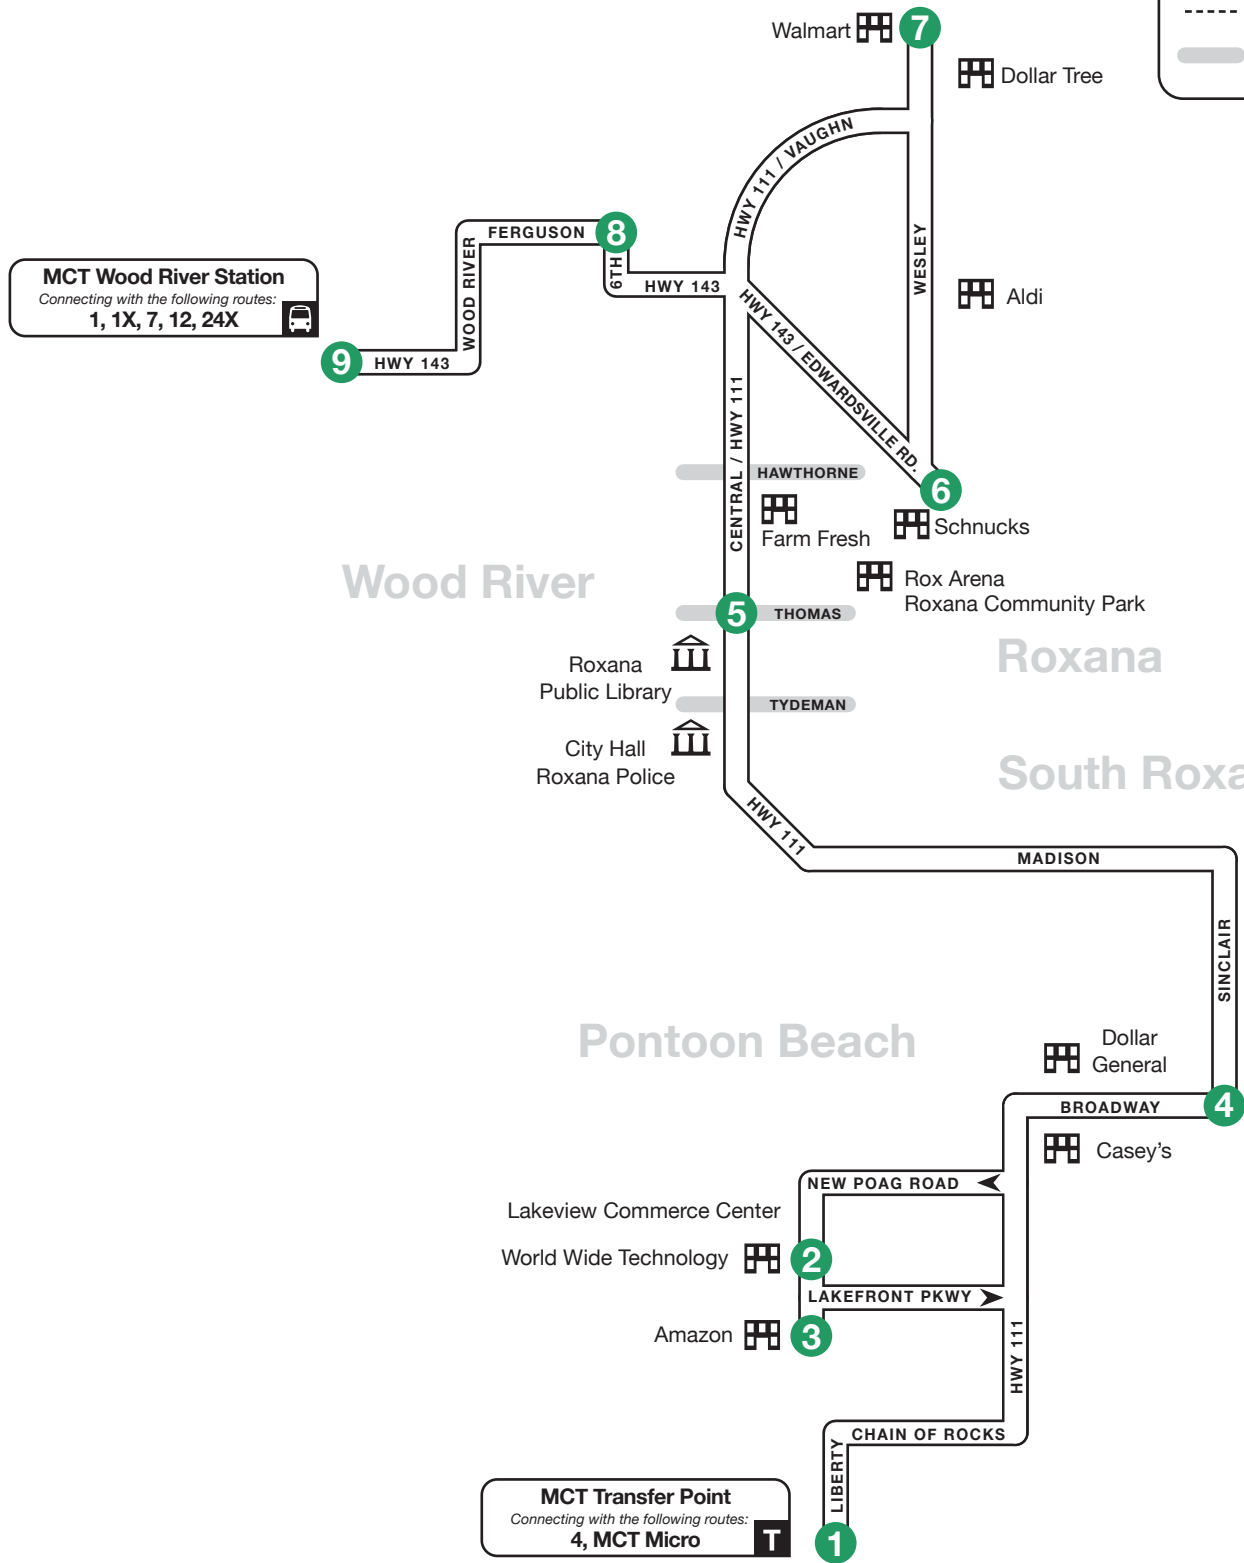

Route 6 – Roxana-Pontoon Beach

Pontoon Beach to Wood River Station

0 Timepoint
 — Bus Route
 - - - Select Trips
 — Crossroads

MCT Wood River Station
 Connecting with the following routes:
 1, 1X, 7, 12, 24X

MCT Transfer Point
 Connecting with the following routes:
 4, MCT Micro

	1	2	3	4	5	6	7	8	9
	BUS STARTS	Bus Leaves	Bus Leaves	Bus Leaves	Bus Leaves	Bus Leaves	Bus Leaves	Bus Leaves	BUS ENDS
	Liberty & Chain of Rocks	World Wide Technology	Amazon Lakeview	Sinclair & Broadway	Central & Thomas	Wood River Schnucks	Wood River Walmart	Ferguson & 6th	Wood River Station

Por favor, tenga el cambio correcto. Se aceptan pases y boletos válidos de Metro.

Route 6 – Roxana-Pontoon Beach

Wood River Station to Pontoon Beach

0 Timepoint
 — Bus Route
 - - - Select Trips
 — Crossroads

* Trip serves Gateway Commerce Center before serving Liberty and Chain of Rocks. Dial: 5:02 AM | Unilever: 5:04 AM | Hershey: 5:08 | Amazon GCC: 5:12 AM

SATURDAY & SUNDAY										
AM	6:48	6:50	6:55	7:06	7:11	7:17	7:24	7:30	7:32	7:42
	7:48	7:50	7:55	8:06	8:11	8:17	8:24	8:30	8:32	8:42
	8:48	8:50	8:55	9:06	9:11	9:17	9:24	9:30	9:32	9:42
	9:48	9:50	9:55	10:06	10:11	10:17	10:24	10:30	10:32	10:42
	10:48	10:50	10:55	11:06	11:11	11:17	11:24	11:30	11:32	11:42
PM	11:48	11:50	11:55	12:06	12:11	12:17	12:24	12:30	12:32	12:42
	12:48	12:50	12:55	1:06	1:11	1:17	1:24	1:30	1:32	1:42
	1:48	1:50	1:55	2:06	2:11	2:17	2:24	2:30	2:32	2:42
	2:48	2:50	2:55	3:06	3:11	3:17	3:24	3:30	3:32	3:42
	3:48	3:50	3:55	4:06	4:11	4:17	4:24	4:30	4:32	4:42
	4:48	4:50	4:55	5:06	5:11	5:17	5:24	5:30	5:32	5:42
	5:48	5:50	5:55	6:06	6:11	6:17	6:24	6:30	6:32	6:42