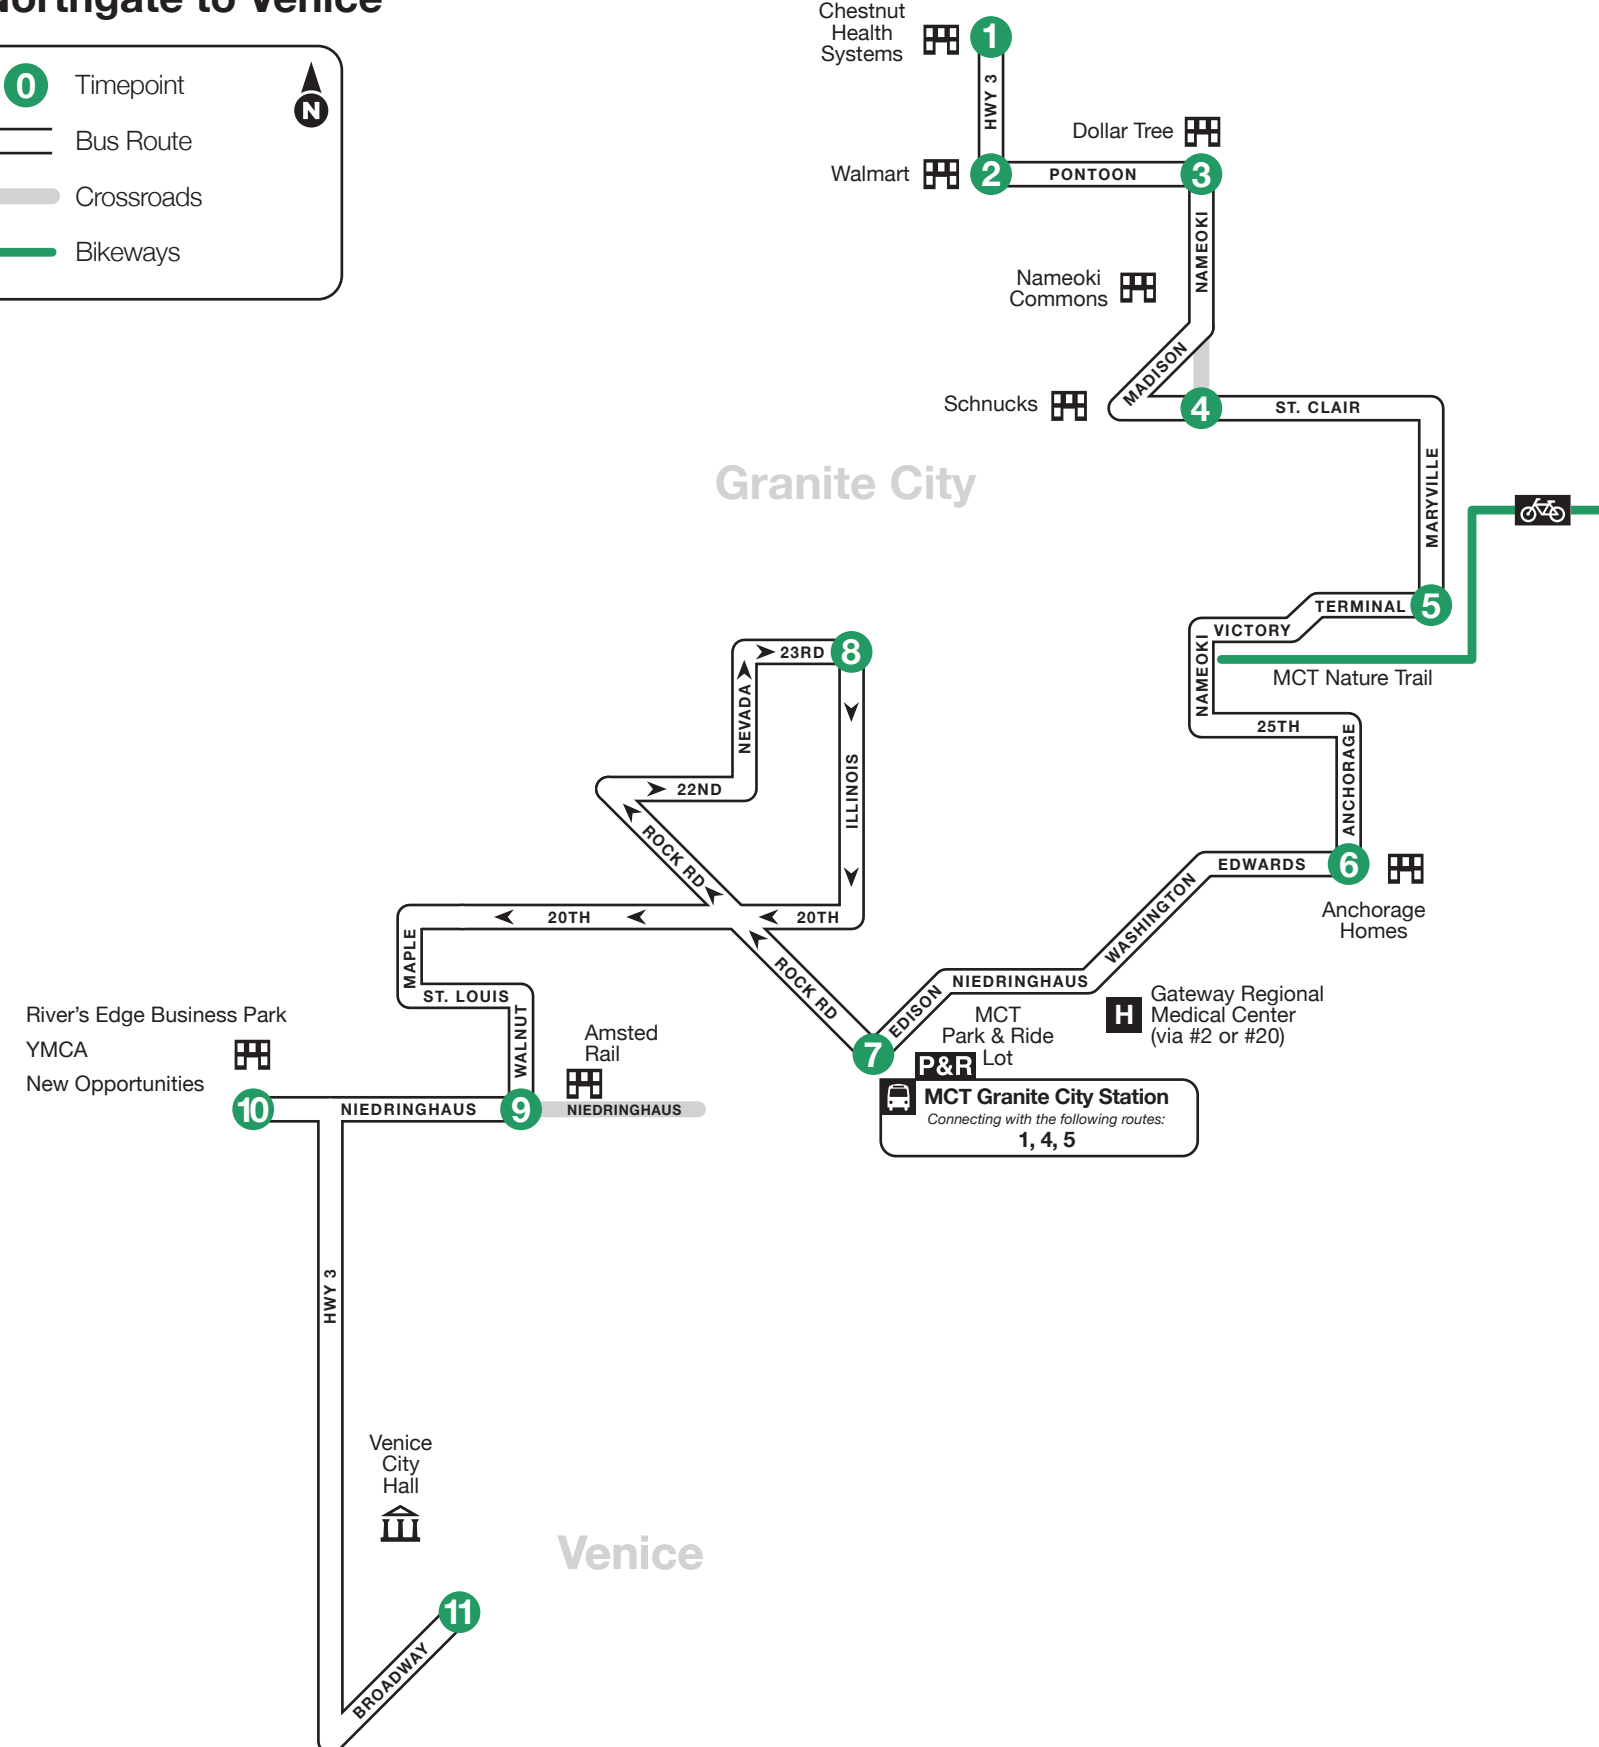

Route 2 - Granite City Shuttle

Northgate to Venice

1	2	3	4	5	6	7	7	8	9	10	11
BUS STARTS	Bus Leaves	Bus Leaves	Bus Leaves	Bus Leaves	Bus Leaves	Bus Arrives	Bus Leaves	Bus Leaves	Bus Leaves	Bus Leaves	BUS ENDS
Chestnut	Granite City Walmart	Dollar Tree	St Clair & Nameoki	Maryville & Terminal	Edwards & Anchorage	Granite City Station	Granite City Station	23rd & Illinois	Amsted Rail	New Opportunities	Broadway & Klein

MONDAY - FRIDAY												
AM	—	—	6:42	6:49	6:54	7:00	7:10	7:18	7:23	7:28	7:32	7:40
	6:58	7:03	7:12	7:19	7:24	7:30	7:40	—	—	—	—	—
	7:28	7:33	7:42	7:49	7:54	8:00	8:10	8:18	8:23	8:28	8:32	8:40
	7:58	8:03	8:12	8:19	8:24	8:30	8:40	—	—	—	—	—
	8:28	8:33	8:42	8:49	8:54	9:00	9:10	9:18	9:23	9:28	9:32	9:40
	8:58	9:03	9:12	9:19	9:24	9:30	9:40	—	—	—	—	—
	9:28	9:33	9:42	9:49	9:54	10:00	10:10	10:18	10:23	10:28	10:32	10:40
	9:58	10:03	10:12	10:19	10:24	10:30	10:40	—	—	—	—	—
	10:28	10:33	10:42	10:49	10:54	11:00	11:10	11:18	11:23	11:28	11:32	11:40
	10:58	11:03	11:12	11:19	11:24	11:30	11:40	—	—	—	—	—
PM	11:28	11:33	11:42	11:49	11:54	12:00	12:10	12:18	12:23	12:28	12:32	12:40
	11:58	12:03	12:12	12:19	12:24	12:30	12:40	—	—	—	—	—
	12:28	12:33	12:42	12:49	12:54	1:00	1:10	1:18	1:23	1:28	1:32	1:40
	12:58	1:03	1:12	1:19	1:24	1:30	1:40	—	—	—	—	—
	1:28	1:33	1:42	1:49	1:54	2:00	2:10	2:18	2:23	2:28	2:32	2:40
	1:58	2:03	2:12	2:19	2:24	2:30	2:40	—	—	—	—	—
	2:28	2:33	2:42	2:49	2:54	3:00	3:10	3:18	3:23	3:28	3:32	3:40
	2:58	3:03	3:12	3:19	3:24	3:30	3:40	—	—	—	—	—
	3:28	3:33	3:42	3:49	3:54	4:00	4:10	4:18	4:23	4:28	4:32	4:40
	3:58	4:03	4:12	4:19	4:24	4:30	4:40	—	—	—	—	—
	4:28	4:33	4:42	4:49	4:54	5:00	5:10	5:18	5:23	5:28	5:32	5:40
	4:58	5:03	5:12	5:19	5:24	5:30	5:40	—	—	—	—	—
	5:28	5:33	5:42	5:49	5:54	6:00	6:10	6:18	6:23	6:28	6:32	6:40

SATURDAY

AM	—	—	7:45	7:52	7:57	8:03	8:13	8:18	8:23	8:28	8:32	8:40
	—	—	8:45	8:52	8:57	9:03	9:13	9:18	9:23	9:28	9:32	9:40
	—	—	9:45	9:52	9:57	10:03	10:13	10:18	10:23	10:28	10:32	10:40
	—	—	10:45	10:52	10:57	11:03	11:13	11:18	11:23	11:28	11:32	11:40
PM	—	—	11:45	11:52	11:57	12:03	12:13	12:18	12:23	12:28	12:32	12:40
	—	—	12:45	12:52	12:57	1:03	1:13	1:18	1:23	1:28	1:32	1:40
	—	—	1:45	1:52	1:57	2:03	2:13	2:18	2:23	2:28	2:32	2:40
	—	—	2:45	2:52	2:57	3:03	3:13	3:18	3:23	3:28	3:32	3:40
	—	—	3:45	3:52	3:57	4:03	4:13	4:18	4:23	4:28	4:32	4:40
	—	—	4:45	4:52	4:57	5:03	5:13	5:18	5:23	5:28	5:32	5:40

SUNDAY

AM	—	—	7:45	7:52	7:57	8:03	8:13	8:18	8:23	8:28	8:32	8:40
	—	—	8:45	8:52	8:57	9:03	9:13	9:18	9:23	9:28	9:32	9:40
	—	—	9:45	9:52	9:57	10:03	10:13	10:18	10:23	10:28	10:32	10:40
	—	—	10:45	10:52	10:57	11:03	11:13	11:18	11:23	11:28	11:32	11:40
PM	—	—	11:45	11:52	11:57	12:03	12:13	12:18	12:23	12:28	12:32	12:40
	—	—	12:45	12:52	12:57	1:03	1:13	1:18	1:23	1:28	1:32	1:40
	—	—	1:45	1:52	1:57	2:03	2:13	2:18	2:23	2:28	2:32	2:40
	—	—	2:45	2:52	2:57	3:03	3:13	3:18	3:23	3:28	3:32	3:40
	—	—	3:45	3:52	3:57	4:03	4:13	4:18	4:23	4:28	4:32	4:40
	—	—	4:45	4:52	4:57	5:03	5:13	5:18	5:23	5:28	5:32	5:40

Madison County Transit Services

MCT Local Routes

Bus service that begins and ends in Madison County. Routes 1, 2, 4, 6, 7, 8, 9, 10, 11, 12, 13, 13X, 15, 16, 17, 19, 21, 22

MCT Regional Routes

Bus service to and from St. Clair County and St. Louis. Routes 1X, 5, 14X, 16X, 18, 20X

MCT Micro