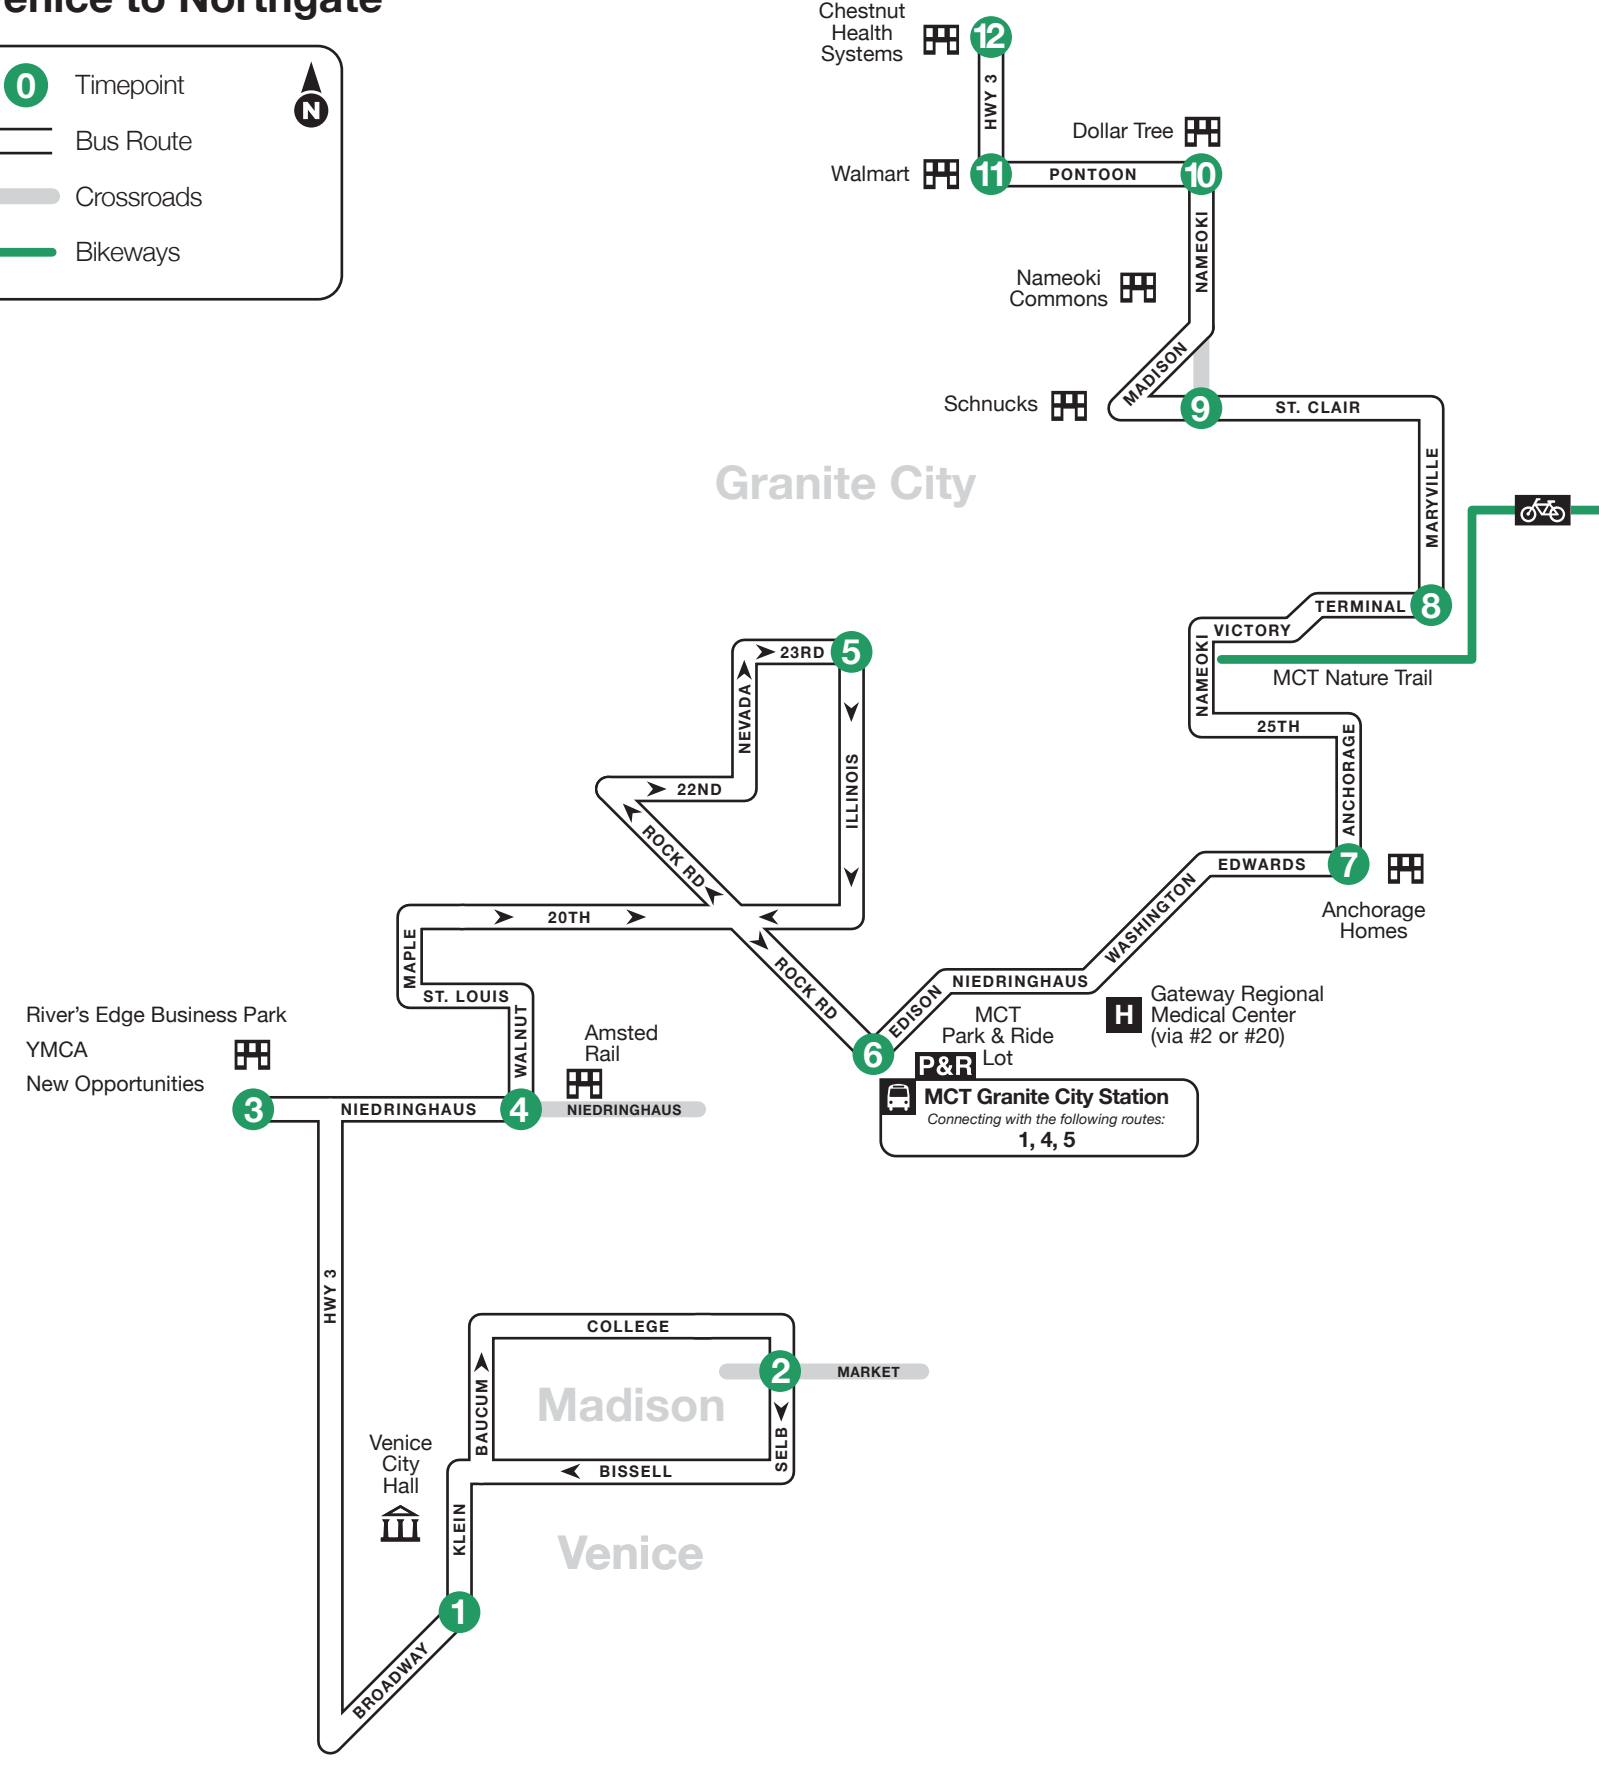

# Route 2 - Granite City Shuttle

## Venice to Northgate

1	2	3	4	5	6	6	7	8	9	10	11	12
<b>BUS STARTS</b>	<b>Bus Leaves</b>	<b>Bus Leaves</b>	<b>Bus Leaves</b>	<b>Bus Leaves</b>	<b>Bus Arrives</b>	<b>Bus Leaves</b>	<b>Bus Leaves</b>	<b>Bus Leaves</b>	<b>Bus Leaves</b>	<b>Bus Leaves</b>	<b>Bus Leaves</b>	<b>BUS ENDS</b>
Klein & Broadway	Market & Selb	New Opportunities	Amsted Rail	23rd & Illinois	Granite City Station	Granite City Station	Edwards & Anchorage	Maryville & Terminal	St Clair & Nameoki	Dollar Tree	Granite City Walmart	Chestnut

### Granite City Shuttle

- Granite City
- Chestnut Health Systems
- Walmart
- Dollar Tree
- Ruler Foods
- Nameoki Road Shopping Centers
- Schnucks
- Anchorage Homes
- Gateway Regional Medical Center
- Amsted Rail
- Granite City Station
- River's Edge (YMCA, Madison County Employment Training Center & New Opportunities)
- Madison
- Venice