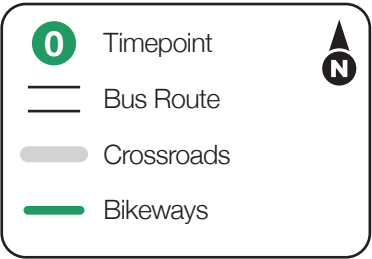

# Route 2 - Granite City Shuttle

## Venice to Northgate

1	2	3	4	5	6	6	7	8	9	10	11	12
<b>BUS STARTS</b>	<b>Bus Leaves</b>	<b>Bus Leaves</b>	<b>Bus Leaves</b>	<b>Bus Leaves</b>	<b>Bus Arrives</b>	<b>Bus Leaves</b>	<b>Bus Leaves</b>	<b>Bus Leaves</b>	<b>Bus Leaves</b>	<b>Bus Leaves</b>	<b>Bus Leaves</b>	<b>BUS ENDS</b>
Klein & Broadway	Market & Selb	New Opportunities	Amsted Rail	23rd & Illinois	Granite City Station	Granite City Station	Edwards & Anchorage	Maryville & Terminal	St Clair & Nameoki	Dollar Tree	Granite City Walmart	Chestnut