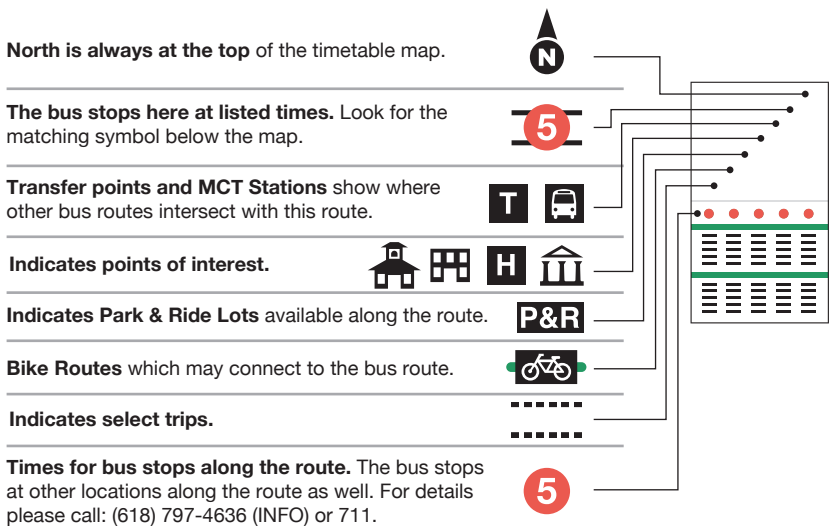

Instructions

Fares

Fixed Route Fares	Adult	Seniors¹ Disabled² Children under 5	Seniors³ Disabled⁴ Children 5-12	MCT Passes		
	LOCAL	$1.00	FREE		$0.50	Local Monthly Pass $40.00
REGIONAL	$3.00	FREE	$1.50	Local 30-day Pass (Mobile) $40.00		

1. Seniors (65 and up) with MCT Senior Free Ride ID, or seniors (75 and up) with MCT Senior Select ID.
  2. Registered ADA Paratransit users with valid MCT Paratransit ID, MCT ADA ID, or MCT Benefit Access ID.
  3. Persons with disabilities, seniors (65 and up) with MCT Half Fare ID or Metro Reduced Fare Permit. Medicare cardholders eligible.
2. Valid Metro passes and tickets are accepted for value toward fare.
3. If there is a fare or transfer dispute, pay the fare as requested and contact MCT. For additional fare or schedule information, call (618) 797-4636 (INFO) or 711.
4. Please have correct change. Valid Metro passes and tickets are accepted.