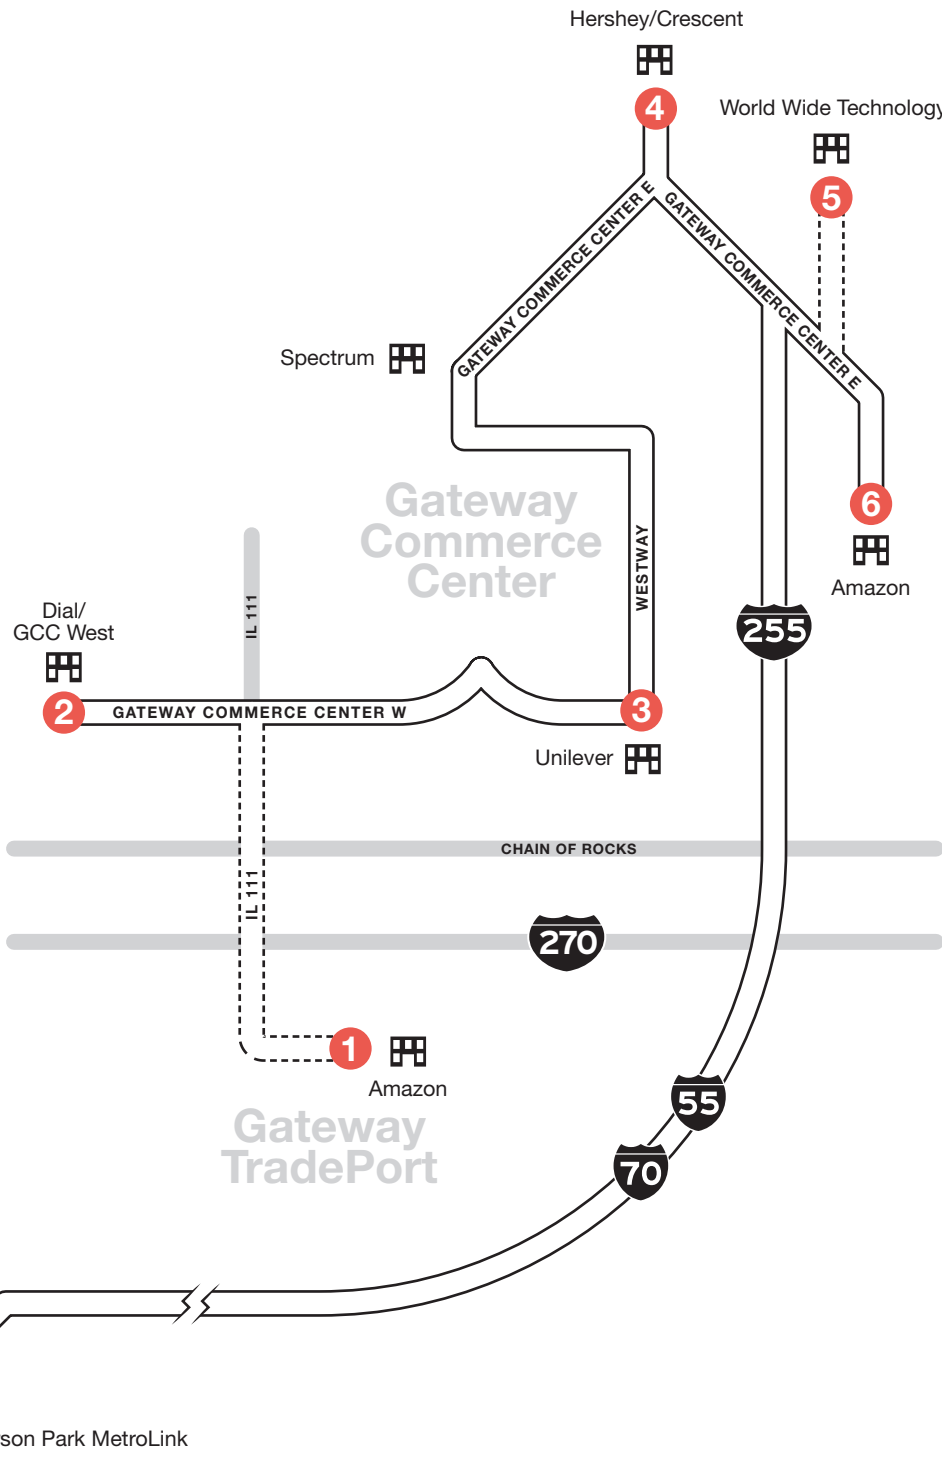

Route 20X – Gateway Commerce Center Express

Gateway TradePort to Emerson Park Metrolink

1	2	3	4	5	6	7
BUS STARTS	Bus Leaves	Bus Leaves	Bus Leaves	Bus Leaves	Bus Leaves	BUS ENDS
Gateway Tradeport	Dial/GCC West	Unilever	Hershey/Crescent	World Wide Technology	Amazon	Emerson Park MetroLink

20X GATEWAY COMMERCE CENTER EXPRESS							
MONDAY – FRIDAY							
AM	—	3:17	3:19	3:23	—	3:27	3:52
	4:51	4:59	5:01	5:05	5:09	5:11	5:36
	6:24	6:32	6:34	6:38	6:42	6:44	7:09
PM	2:15	2:23	2:25	2:29	2:33	2:35	3:00
	3:35	3:43	3:45	3:49	3:53	3:55	4:20
	4:10	4:18	4:20	4:24	4:28	4:30	4:55
	6:05	6:13	6:15	6:19	6:23	6:25	6:50

Route 20X – Gateway Commerce Center Express

Emerson Park Metrolink to Gateway TradePort

1	2	3	4	5	6	7
BUS STARTS	Bus Leaves	Bus Leaves	Bus Leaves	Bus Leaves	Bus Leaves	BUS ENDS
Emerson Park MetroLink	Amazon	World Wide Technology	Hershey/Crescent	Unilever	Dial/GCC West	Gateway Tradeport

20X

Timetable & Map

Gateway Commerce Center Express

East St. Louis
Emerson Park Metrolink
Pontoon Beach
Gateway Commerce Center
Gateway TradePort