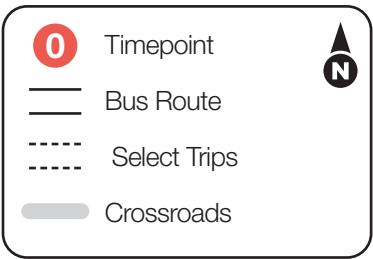

Route 20X – Gateway Commerce Center Express

Gateway TradePort to Emerson Park Metrolink

1	2	3	4	5	6	7
BUS STARTS	Bus Leaves	Bus Leaves	Bus Leaves	Bus Leaves	Bus Leaves	BUS ENDS
Gateway Tradeport	Dial/GCC West	Unilever	Hershey/Crescent	World Wide Technology	Amazon	Emerson Park MetroLink

20X GATEWAY COMMERCE CENTER EXPRESS							
MONDAY – FRIDAY							
AM	—	3:17	3:19	3:23	—	3:27	3:52
	4:51	4:59	5:01	5:05	5:09	5:11	5:36
	6:24	6:32	6:34	6:38	6:42	6:44	7:09
PM	2:15	2:23	2:25	2:29	2:33	2:35	3:00
	3:35	3:43	3:45	3:49	3:53	3:55	4:20
	4:10	4:18	4:20	4:24	4:28	4:30	4:55
	6:05	6:13	6:15	6:19	6:23	6:25	6:50