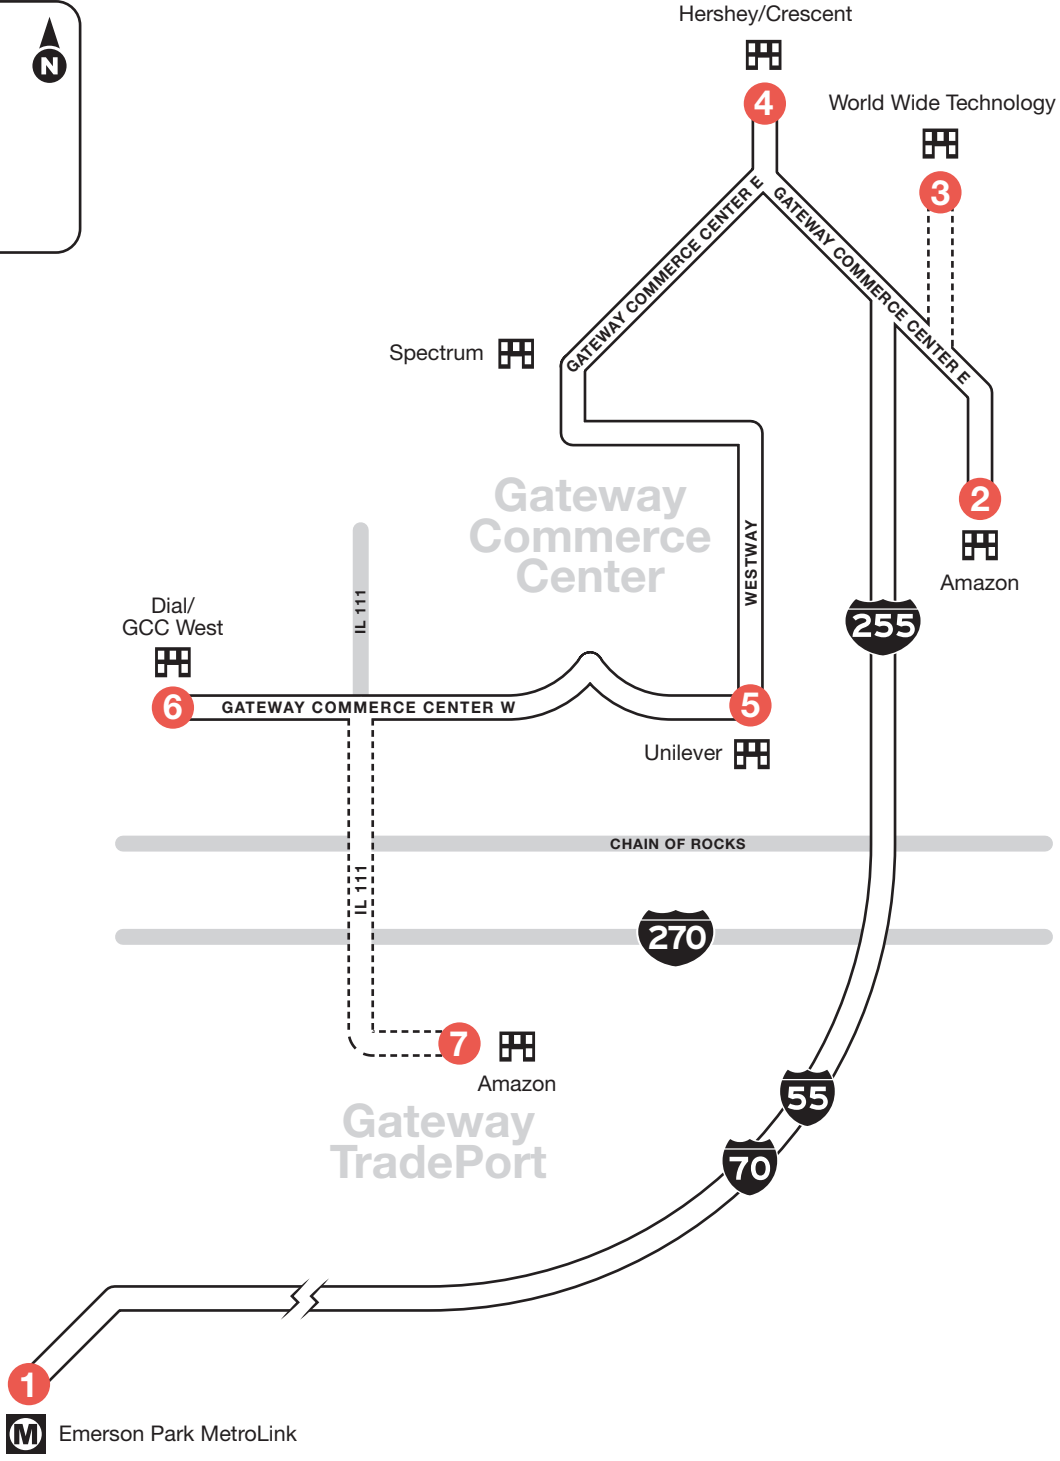

Route 20X – Gateway Commerce Center Express

Gateway TradePort to Emerson Park Metrolink

1	2	3	4	5	6	7
BUS STARTS	Bus Leaves	Bus Leaves	Bus Leaves	Bus Leaves	Bus Leaves	BUS ENDS
Gateway Tradeport	Dial/GCC West	Unilever	Hershey/Crescent	World Wide Technology	Amazon	Emerson Park MetroLink

Route 20X – Gateway Commerce Center Express

Emerson Park Metrolink to Gateway TradePort

1	2	3	4	5	6	7
BUS STARTS	Bus Leaves	Bus Leaves	Bus Leaves	Bus Leaves	Bus Leaves	BUS ENDS
Emerson Park MetroLink	Amazon	World Wide Technology	Hershey/Crescent	Unilever	Dial/GCC West	Gateway Tradeport

20X GATEWAY COMMERCE CENTER EXPRESS		MONDAY – FRIDAY					
AM	4:00	4:17	4:21	4:25	4:29	4:36	4:44
	5:30	5:47	5:51	5:55	5:59	6:06	6:14
	7:15	7:32	7:36	7:40	7:44	7:51	7:59
PM	2:31	2:48	2:52	2:56	3:00	3:07	3:15
	3:10	3:27	3:31	3:35	3:39	3:46	3:54
	5:05	5:22	5:26	5:30	5:34	5:41	5:49

20X

Timetable & Map

Gateway Commerce Center Express

East St. Louis
Emerson Park Metrolink
Pontoon Beach
Gateway Commerce Center
Gateway TradePort