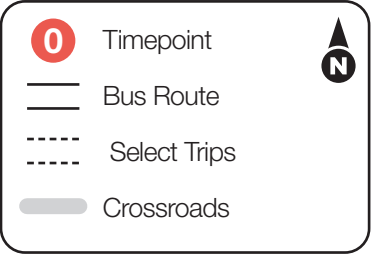

Route 20X – Gateway Commerce Center Express

Emerson Park Metrolink to Gateway TradePort

1	2	3	4	5	6	7
BUS STARTS	Bus Leaves	Bus Leaves	Bus Leaves	Bus Leaves	Bus Leaves	BUS ENDS
Emerson Park MetroLink	Amazon	World Wide Technology	Hershey/Crescent	Unilever	Dial/GCC West	Gateway Tradeport