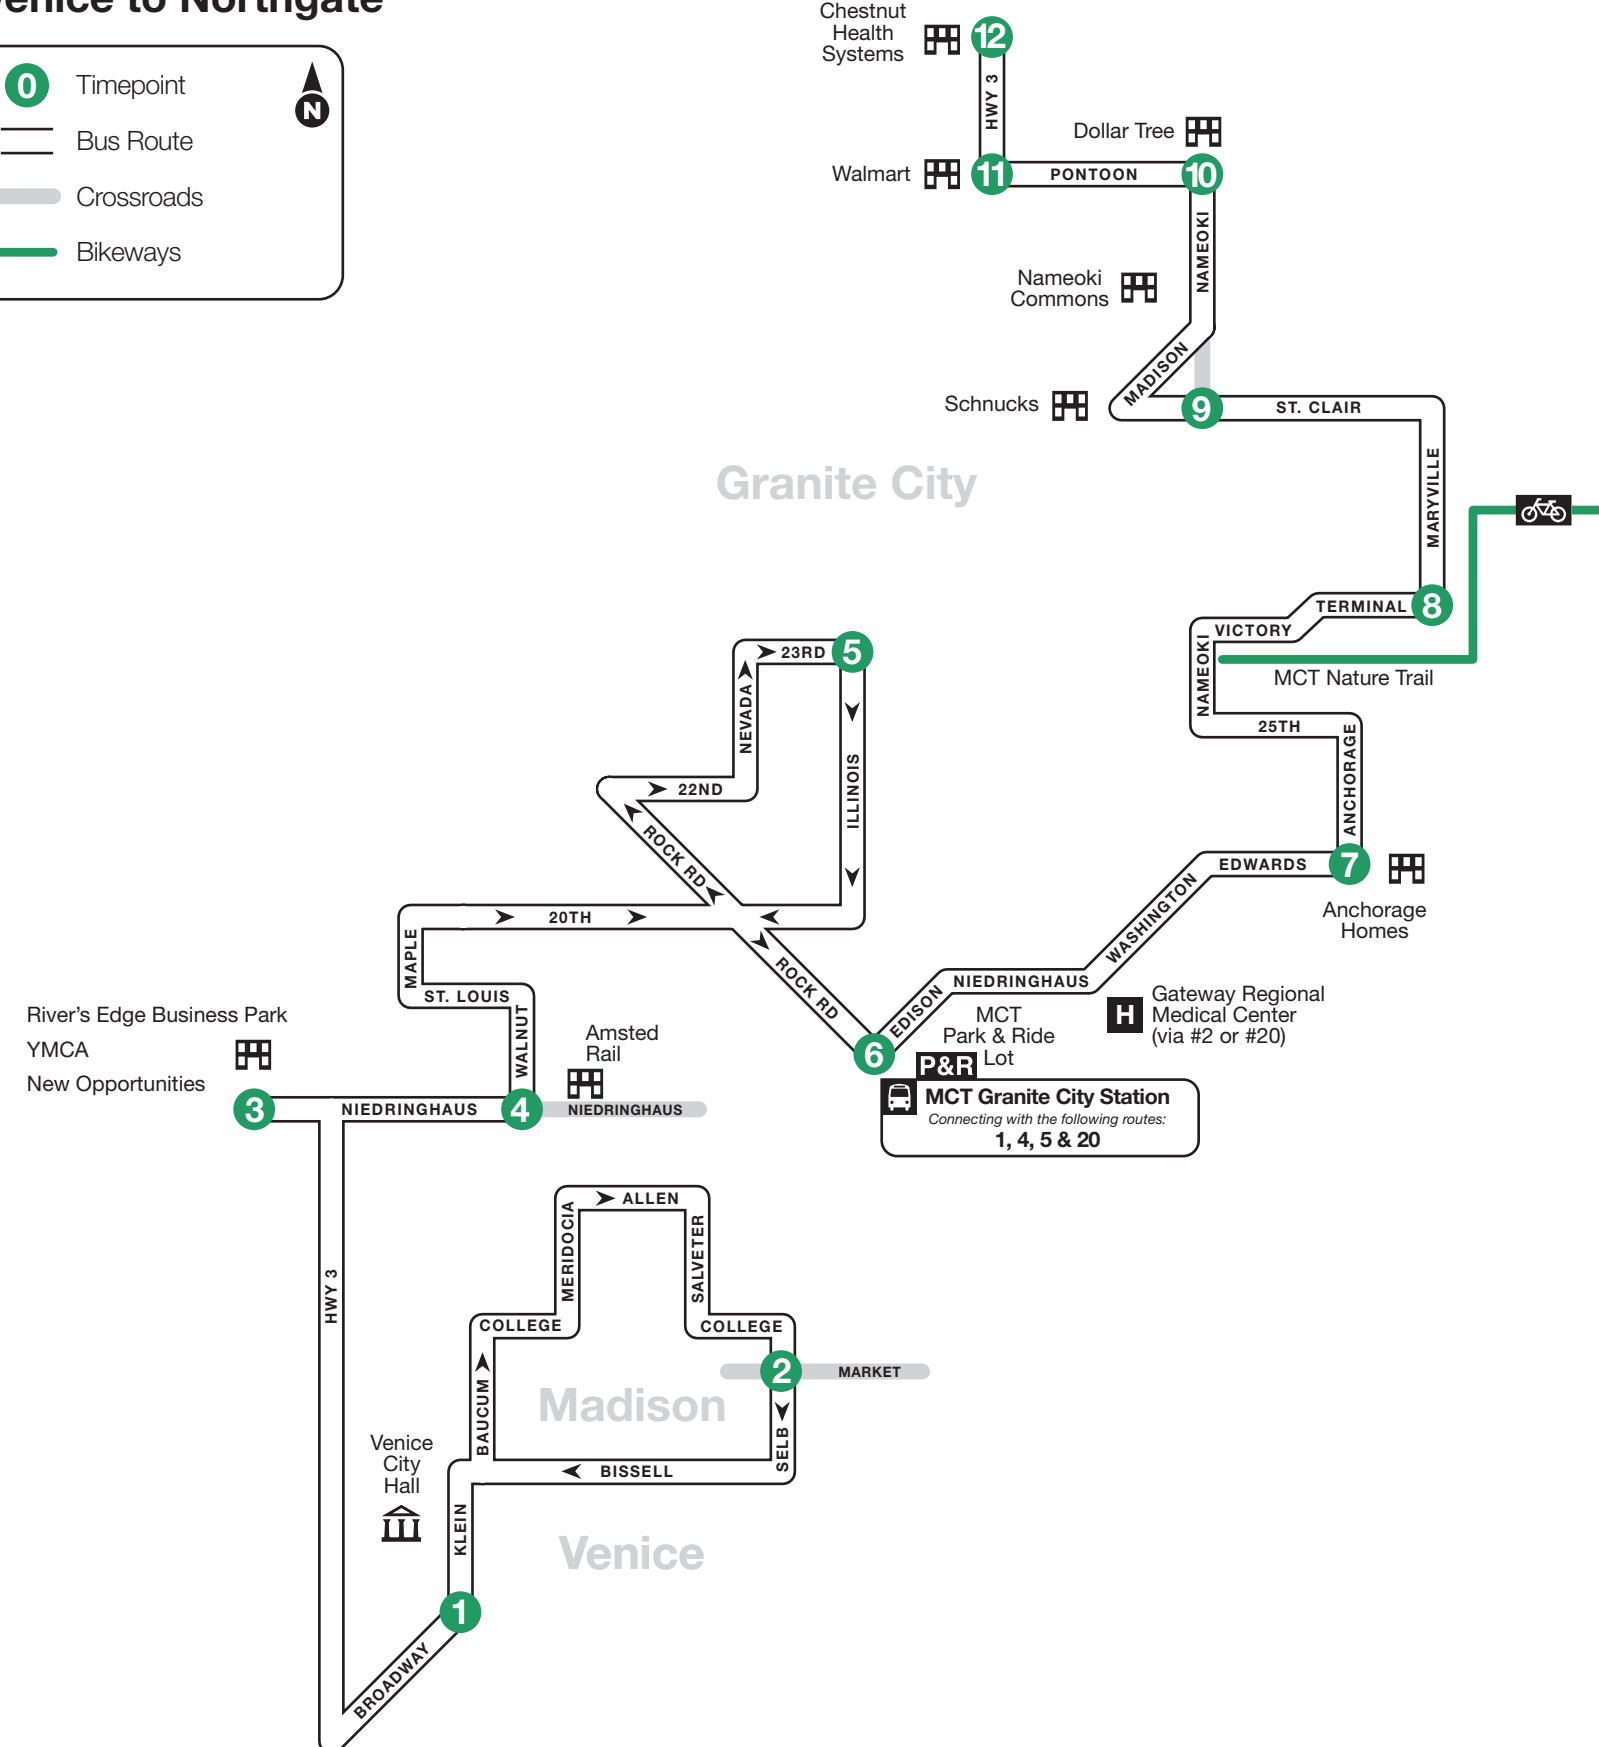

Route 2 – Granite City Shuttle

Venice to Northgate

1	2	3	4	5	6	7	8	9	10	11	12	
BUS STARTS	Bus Leaves	Bus Leaves	Bus Leaves	Bus Leaves	Bus Arrives	Bus Leaves	Bus Leaves	Bus Leaves	Bus Leaves	Bus Leaves	BUS ENDS	
Klein & Broadway	Market & Selb	New Opportunities	Amsted Rail	23rd & Illinois	Granite City Station	Granite City Station	Edwards & Anchorage	Maryville & Terminal	St Clair & Nameoki	Dollar Tree	Granite City Walmart	Chestnut

MONDAY – FRIDAY