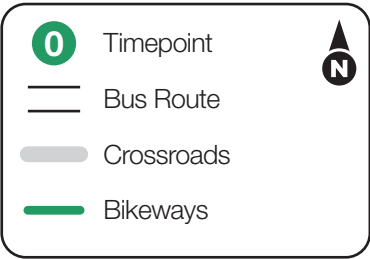

Route 2 - Granite City Shuttle

Northgate Venice

1	2	3	4	5	6	7	8	9	10	11	
BUS STARTS	Bus Leaves	Bus Leaves	Bus Leaves	Bus Leaves	Bus Leaves	Bus Arrives	Bus Leaves	Bus Leaves	Bus Leaves	Bus Leaves	BUS ENDS
Chestnut	Granite City Walmart	Dollar Tree	St Clair & Nameoki	Maryville & Terminal	Edwards & Anchorage	Granite City Station	Granite City Station	23rd & Illinois	Amsted Rail	New Opportunities	Broadway & Klein

MONDAY - FRIDAY												
AM	—	—	6:42	6:49	6:54	7:00	7:10	7:18	7:23	7:28	7:32	7:40
	6:58	7:03	7:12	7:19	7:24	7:30	7:40	—	—	—	—	—
	7:28	7:33	7:42	7:49	7:54	8:00	8:10	8:18	8:23	8:28	8:32	8:40
	7:58	8:03	8:12	8:19	8:24	8:30	8:40	—	—	—	—	—
	8:28	8:33	8:42	8:49	8:54	9:00	9:10	9:18	9:23	9:28	9:32	9:40
	8:58	9:03	9:12	9:19	9:24	9:30	9:40	—	—	—	—	—
	9:28	9:33	9:42	9:49	9:54	10:00	10:10	10:18	10:23	10:28	10:32	10:40
	9:58	10:03	10:12	10:19	10:24	10:30	10:40	—	—	—	—	—
	10:28	10:33	10:42	10:49	10:54	11:00	11:10	11:18	11:23	11:28	11:32	11:40
	10:58	11:03	11:12	11:19	11:24	11:30	11:40	—	—	—	—	—
PM	11:28	11:33	11:42	11:49	11:54	12:00	12:10	12:18	12:23	12:28	12:32	12:40
	11:58	12:03	12:12	12:19	12:24	12:30	12:40	—	—	—	—	—
	12:28	12:33	12:42	12:49	12:54	1:00	1:10	1:18	1:23	1:28	1:32	1:40
	12:58	1:03	1:12	1:19	1:24	1:30	1:40	—	—	—	—	—
	1:28	1:33	1:42	1:49	1:54	2:00	2:10	2:18	2:23	2:28	2:32	2:40
	1:58	2:03	2:12	2:19	2:24	2:30	2:40	—	—	—	—	—
	2:28	2:33	2:42	2:49	2:54	3:00	3:10	3:18	3:23	3:28	3:32	3:40
	2:58	3:03	3:12	3:19	3:24	3:30	3:40	—	—	—	—	—
	3:28	3:33	3:42	3:49	3:54	4:00	4:10	4:18	4:23	4:28	4:32	4:40
	3:58	4:03	4:12	4:19	4:24	4:30	4:40	—	—	—	—	—
	4:28	4:33	4:42	4:49	4:54	5:00	5:10	5:18	5:23	5:28	5:32	5:40
	4:58	5:03	5:12	5:19	5:24	5:30	5:40	—	—	—	—	—
	5:28	5:33	5:42	5:49	5:54	6:00	6:10	6:18	6:23	6:28	6:32	6:40
SATURDAY												
AM	—	—	7:45	7:52	7:57	8:03	8:13	8:18	8:23	8:28	8:32	8:40
	—	—	8:45	8:52	8:57	9:03	9:13	9:18	9:23	9:28	9:32	9:40
	—	—	9:45	9:52	9:57	10:03	10:13	10:18	10:23	10:28	10:32	10:40
	—	—	10:45	10:52	10:57	11:03	11:13	11:18	11:23	11:28	11:32	11:40
PM	—	—	11:45	11:52	11:57	12:03	12:13	12:18	12:23	12:28	12:32	12:40
	—	—	12:45	12:52	12:57	1:03	1:13	1:18	1:23	1:28	1:32	1:40
	—	—	1:45	1:52	1:57	2:03	2:13	2:18	2:23	2:28	2:32	2:40
	—	—	2:45	2:52	2:57	3:03	3:13	3:18	3:23	3:28	3:32	3:40
	—	—	3:45	3:52	3:57	4:03	4:13	4:18	4:23	4:28	4:32	4:40
	—	—	4:45	4:52	4:57	5:03	5:13	5:18	5:23	5:28	5:32	5:40
SUNDAY												
AM	—	—	7:45	7:52	7:57	8:03	8:13	8:18	8:23	8:28	8:32	8:40
	—	—	8:45	8:52	8:57	9:03	9:13	9:18	9:23	9:28	9:32	9:40
	—	—	9:45	9:52	9:57	10:03	10:13	10:18	10:23	10:28	10:32	10:40
	—	—	10:45	10:52	10:57	11:03	11:13	11:18	11:23	11:28	11:32	11:40
PM	—	—	11:45	11:52	11:57	12:03	12:13	12:18	12:23	12:28	12:32	12:40
	—	—	12:45	12:52	12:57	1:03	1:13	1:18	1:23	1:28	1:32	1:40
	—	—	1:45	1:52	1:57	2:03	2:13	2:18	2:23	2:28	2:32	2:40
	—	—	2:45	2:52	2:57	3:03	3:13	3:18	3:23	3:28	3:32	3:40
	—	—	3:45	3:52	3:57	4:03	4:13	4:18	4:23	4:28	4:32	4:40
	—	—	4:45	4:52	4:57	5:03	5:13	5:18	5:23	5:28	5:32	5:40

Madison County Transit Services

MCT Local Routes

Bus service that begins and ends in Madison County. Routes 1, 2, 4, 6, 7, 8, 9, 10, 11, 12, 13, 13X, 15, 16, 17, 19, 20, 21, 22

MCT Regional Routes

Bus service to and from St. Clair County and St. Louis. Routes 1X, 5, 14X, 16X, 18, 20X

MCT Munny Express