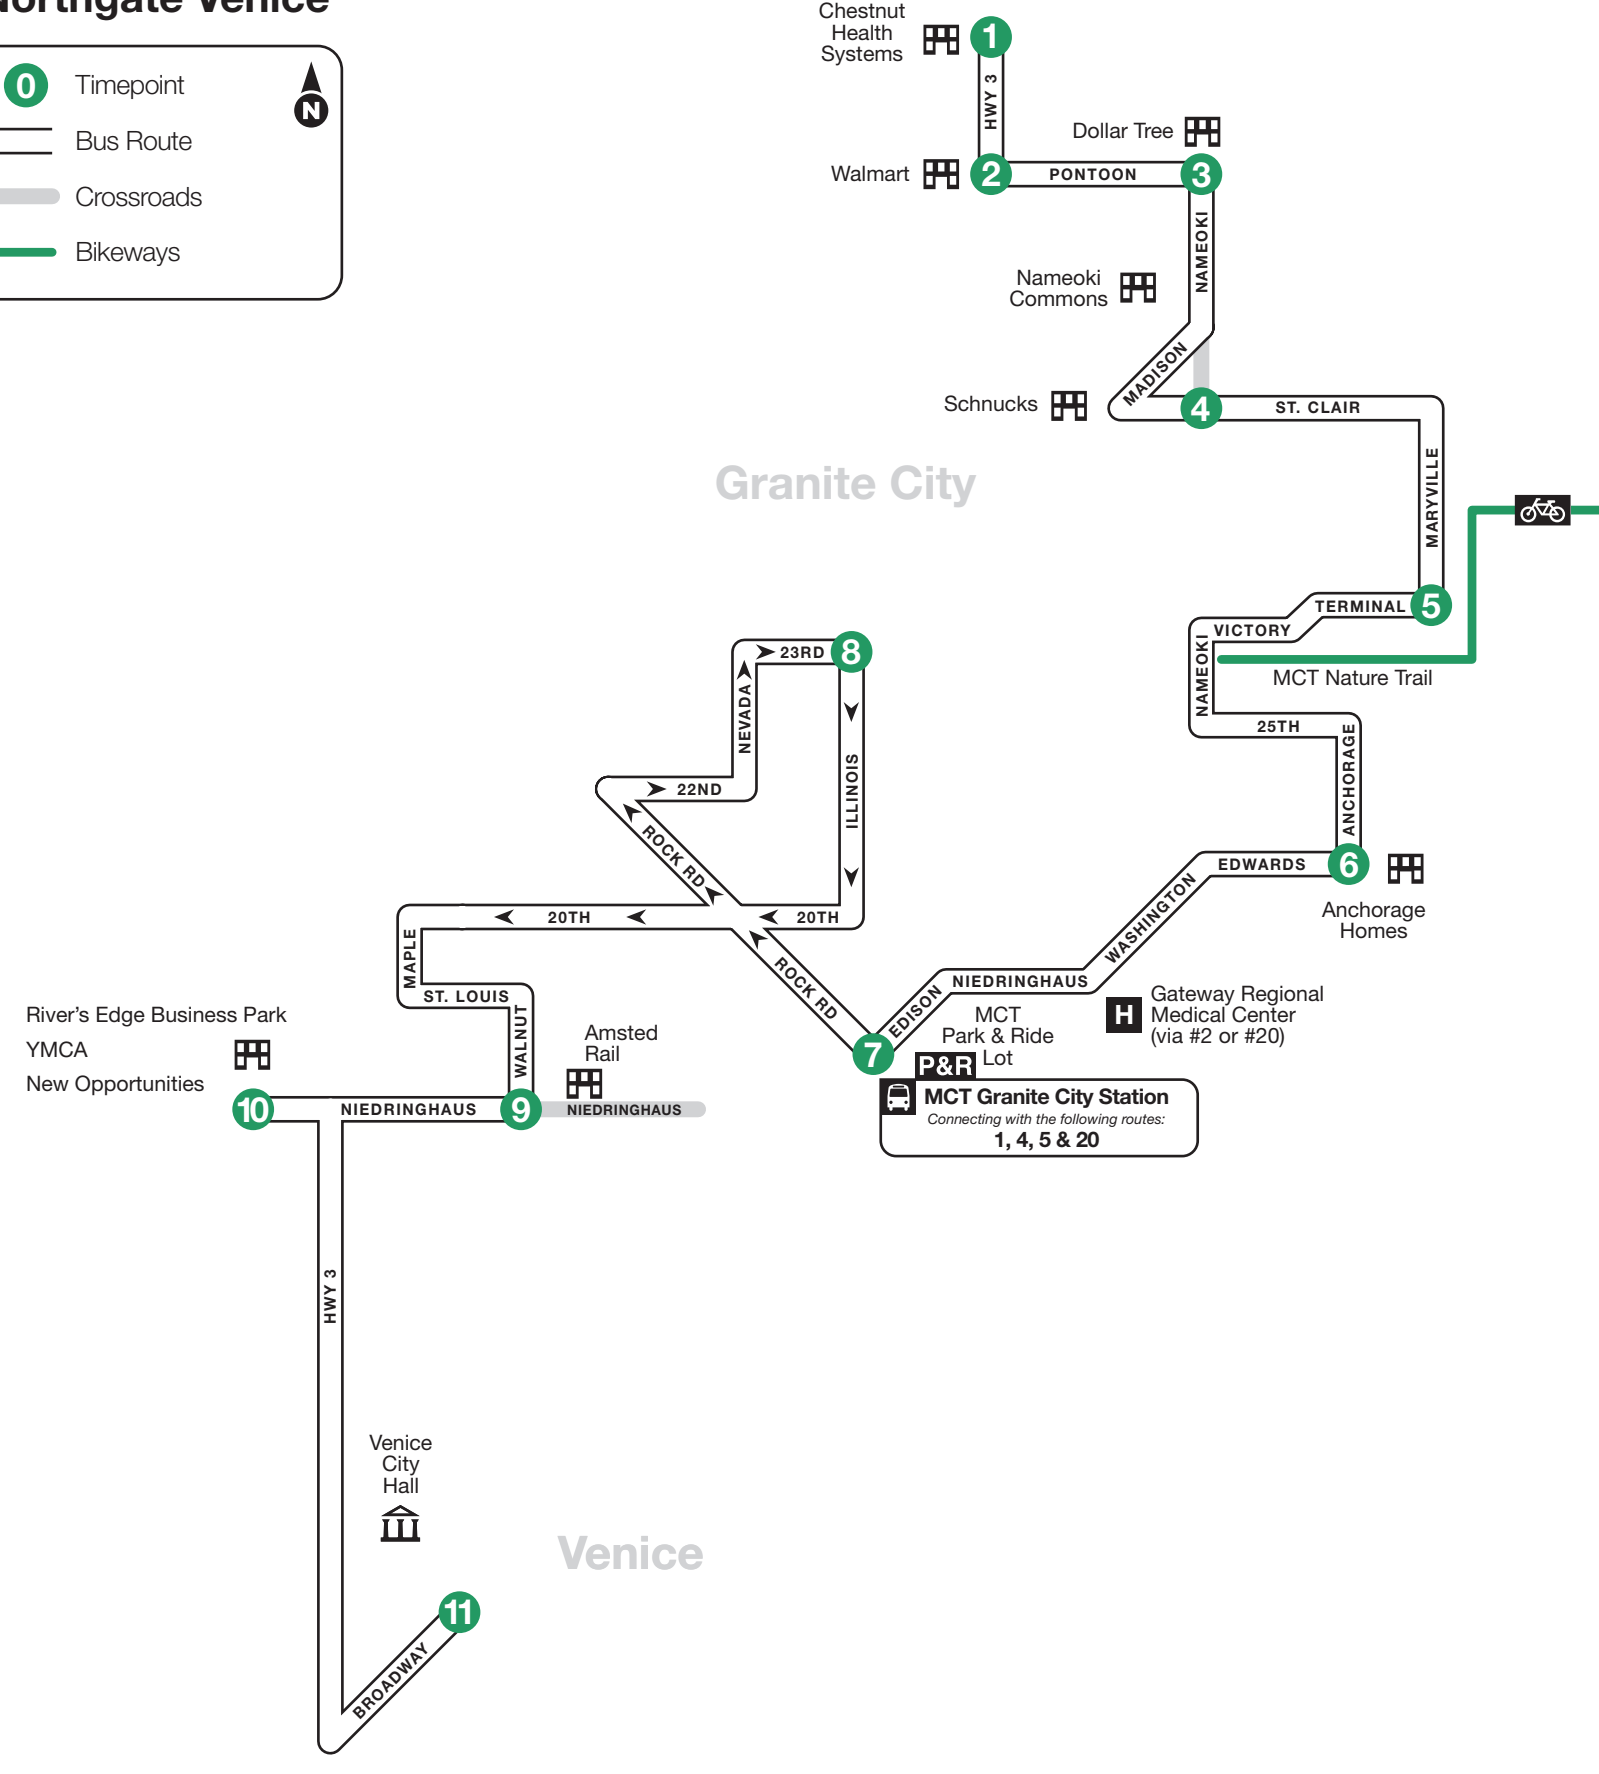

Route 2 - Granite City Shuttle

Northgate Venice

1	2	3	4	5	6	7	8	9	10	11	
BUS STARTS	Bus Leaves	Bus Leaves	Bus Leaves	Bus Leaves	Bus Leaves	Bus Arrives	Bus Leaves	Bus Leaves	Bus Leaves	Bus Leaves	BUS ENDS
Chestnut	Granite City Walmart	Dollar Tree	St Clair & Nameoki	Maryville & Terminal	Edwards & Anchorage	Granite City Station	Granite City Station	23rd & Illinois	Amsted Rail	New Opportunities	Broadway & Klein

MONDAY - FRIDAY												
AM	—	—	6:42	6:49	6:54	7:00	7:10	7:18	7:23	7:28	7:32	7:40
	6:58	7:03	7:12	7:19	7:24	7:30	7:40	—	—	—	—	—
	7:28	7:33	7:42	7:49	7:54	8:00	8:10	8:18	8:23	8:28	8:32	8:40
	7:58	8:03	8:12	8:19	8:24	8:30	8:40	—	—	—	—	—
	8:28	8:33	8:42	8:49	8:54	9:00	9:10	9:18	9:23	9:28	9:32	9:40
	8:58	9:03	9:12	9:19	9:24	9:30	9:40	—	—	—	—	—
	9:28	9:33	9:42	9:49	9:54	10:00	10:10	10:18	10:23	10:28	10:32	10:40
	9:58	10:03	10:12	10:19	10:24	10:30	10:40	—	—	—	—	—
	10:28	10:33	10:42	10:49	10:54	11:00	11:10	11:18	11:23	11:28	11:32	11:40
	10:58	11:03	11:12	11:19	11:24	11:30	11:40	—	—	—	—	—
PM	11:28	11:33	11:42	11:49	11:54	12:00	12:10	12:18	12:23	12:28	12:32	12:40
	11:58	12:03	12:12	12:19	12:24	12:30	12:40	—	—	—	—	—
	12:28	12:33	12:42	12:49	12:54	1:00	1:10	1:18	1:23	1:28	1:32	1:40
	12:58	1:03	1:12	1:19	1:24	1:30	1:40	—	—	—	—	—
	1:28	1:33	1:42	1:49	1:54	2:00	2:10	2:18	2:23	2:28	2:32	2:40
	1:58	2:03	2:12	2:19	2:24	2:30	2:40	—	—	—	—	—
	2:28	2:33	2:42	2:49	2:54	3:00	3:10	3:18	3:23	3:28	3:32	3:40
	2:58	3:03	3:12	3:19	3:24	3:30	3:40	—	—	—	—	—
	3:28	3:33	3:42	3:49	3:54	4:00	4:10	4:18	4:23	4:28	4:32	4:40
	3:58	4:03	4:12	4:19	4:24	4:30	4:40	—	—	—	—	—
	4:28	4:33	4:42	4:49	4:54	5:00	5:10	5:18	5:23	5:28	5:32	5:40
	4:58	5:03	5:12	5:19	5:24	5:30	5:40	—	—	—	—	—
	5:28	5:33	5:42	5:49	5:54	6:00	6:10	6:18	6:23	6:28	6:32	6:40
SATURDAY												
AM	—	—	7:45	7:52	7:57	8:03	8:13	8:18	8:23	8:28	8:32	8:40
	—	—	8:45	8:52	8:57	9:03	9:13	9:18	9:23	9:28	9:32	9:40
	—	—	9:45	9:52	9:57	10:03	10:13	10:18	10:23	10:28	10:32	10:40
	—	—	10:45	10:52	10:57	11:03	11:13	11:18	11:23	11:28	11:32	11:40
PM	—	—	11:45	11:52	11:57	12:03	12:13	12:18	12:23	12:28	12:32	12:40
	—	—	12:45	12:52	12:57	1:03	1:13	1:18	1:23	1:28	1:32	1:40
	—	—	1:45	1:52	1:57	2:03	2:13	2:18	2:23	2:28	2:32	2:40
	—	—	2:45	2:52	2:57	3:03	3:13	3:18	3:23	3:28	3:32	3:40
	—	—	3:45	3:52	3:57	4:03	4:13	4:18	4:23	4:28	4:32	4:40
	—	—	4:45	4:52	4:57	5:03	5:13	5:18	5:23	5:28	5:32	5:40
SUNDAY												
AM	—	—	7:45	7:52	7:57	8:03	8:13	8:18	8:23	8:28	8:32	8:40
	—	—	8:45	8:52	8:57	9:03	9:13	9:18	9:23	9:28	9:32	9:40
	—	—	9:45	9:52	9:57	10:03	10:13	10:18	10:23	10:28	10:32	10:40
	—	—	10:45	10:52	10:57	11:03	11:13	11:18	11:23	11:28	11:32	11:40
PM	—	—	11:45	11:52	11:57	12:03	12:13	12:18	12:23	12:28	12:32	12:40
	—	—	12:45	12:52	12:57	1:03	1:13	1:18	1:23	1:28	1:32	1:40
	—	—	1:45	1:52	1:57	2:03	2:13	2:18	2:23	2:28	2:32	2:40
	—	—	2:45	2:52	2:57	3:03	3:13	3:18	3:23	3:28	3:32	3:40
	—	—	3:45	3:52	3:57	4:03	4:13	4:18	4:23	4:28	4:32	4:40
	—	—	4:45	4:52	4:57	5:03	5:13	5:18	5:23	5:28	5:32	5:40

Madison County Transit Services

MCT Local Routes

Bus service that begins and ends in Madison County. Routes 1, 2, 4, 6, 7, 8, 9, 10, 11, 12, 13, 13X, 15, 16, 17, 19, 20, 21, 22

MCT Regional Routes

Bus service to and from St. Clair County and St. Louis. Routes 1X, 5, 14X, 16X, 18, 20X

MCT Munny Express