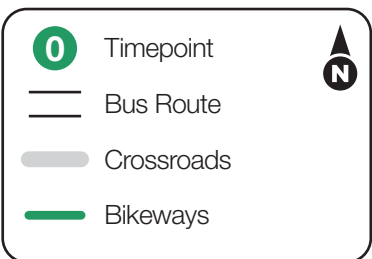

# Route 2 – Granite City Shuttle

## Venice to Northgate

1	2	3	4	5	6	7	8	9	10	11	12	
<b>BUS STARTS</b>	<b>Bus Leaves</b>	<b>Bus Leaves</b>	<b>Bus Leaves</b>	<b>Bus Leaves</b>	<b>Bus Arrives</b>	<b>Bus Leaves</b>	<b>Bus Leaves</b>	<b>Bus Leaves</b>	<b>Bus Leaves</b>	<b>Bus Leaves</b>	<b>BUS ENDS</b>	
Klein & Broadway	Market & Selb	New Opportunities	Amsted Rail	23rd & Illinois	Granite City Station	Granite City Station	Edwards & Anchorage	Maryville & Terminal	St Clair & Nameoki	Dollar Tree	Granite City Walmart	Chestnut