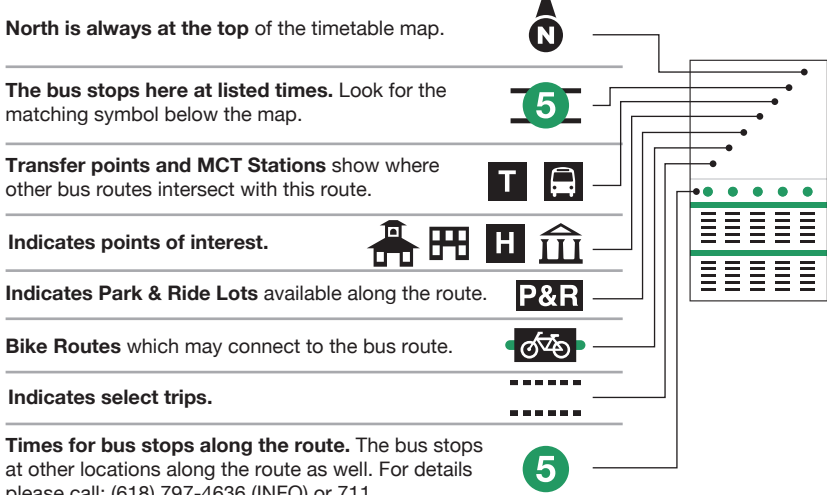

Instructions

Fares

Fixed Route Fares	Adult	Seniors¹ Disabled² Children under 5	Seniors³ Disabled Children 5-12	MCT Passes	
				Local Monthly Pass	Local 30-day Pass (Mobile)
LOCAL	$1.00	FREE	$0.50	System Monthly Pass	$70.00
REGIONAL	$3.00	FREE	$1.50	Student Monthly Pass	$15.00
				7 Day Pass (Mobile)	$15.00
				2 Hour Regional Pass	$3.00
				Day Pass	$5.00

1. Seniors (65 and up) with MCT Senior Free Ride ID, or seniors (75 and up) with MCT Senior Select ID.
  2. Registered ADA Paratransit users with valid MCT Paratransit ID, MCT ADA ID, or MCT Benefit Access ID.
  3. Persons with disabilities, seniors (65 and up) with MCT Half Fare ID or Metro Reduced Fare Permit. Medicare cardholders eligible.
2. Valid Metro passes and tickets are accepted for value toward fare.
3. If there is a fare or transfer dispute, pay the fare as requested and contact MCT. For additional fare or schedule information, call (618) 797-4636 (INFO) or 711.
4. Please have correct change. Valid Metro passes and tickets are accepted.