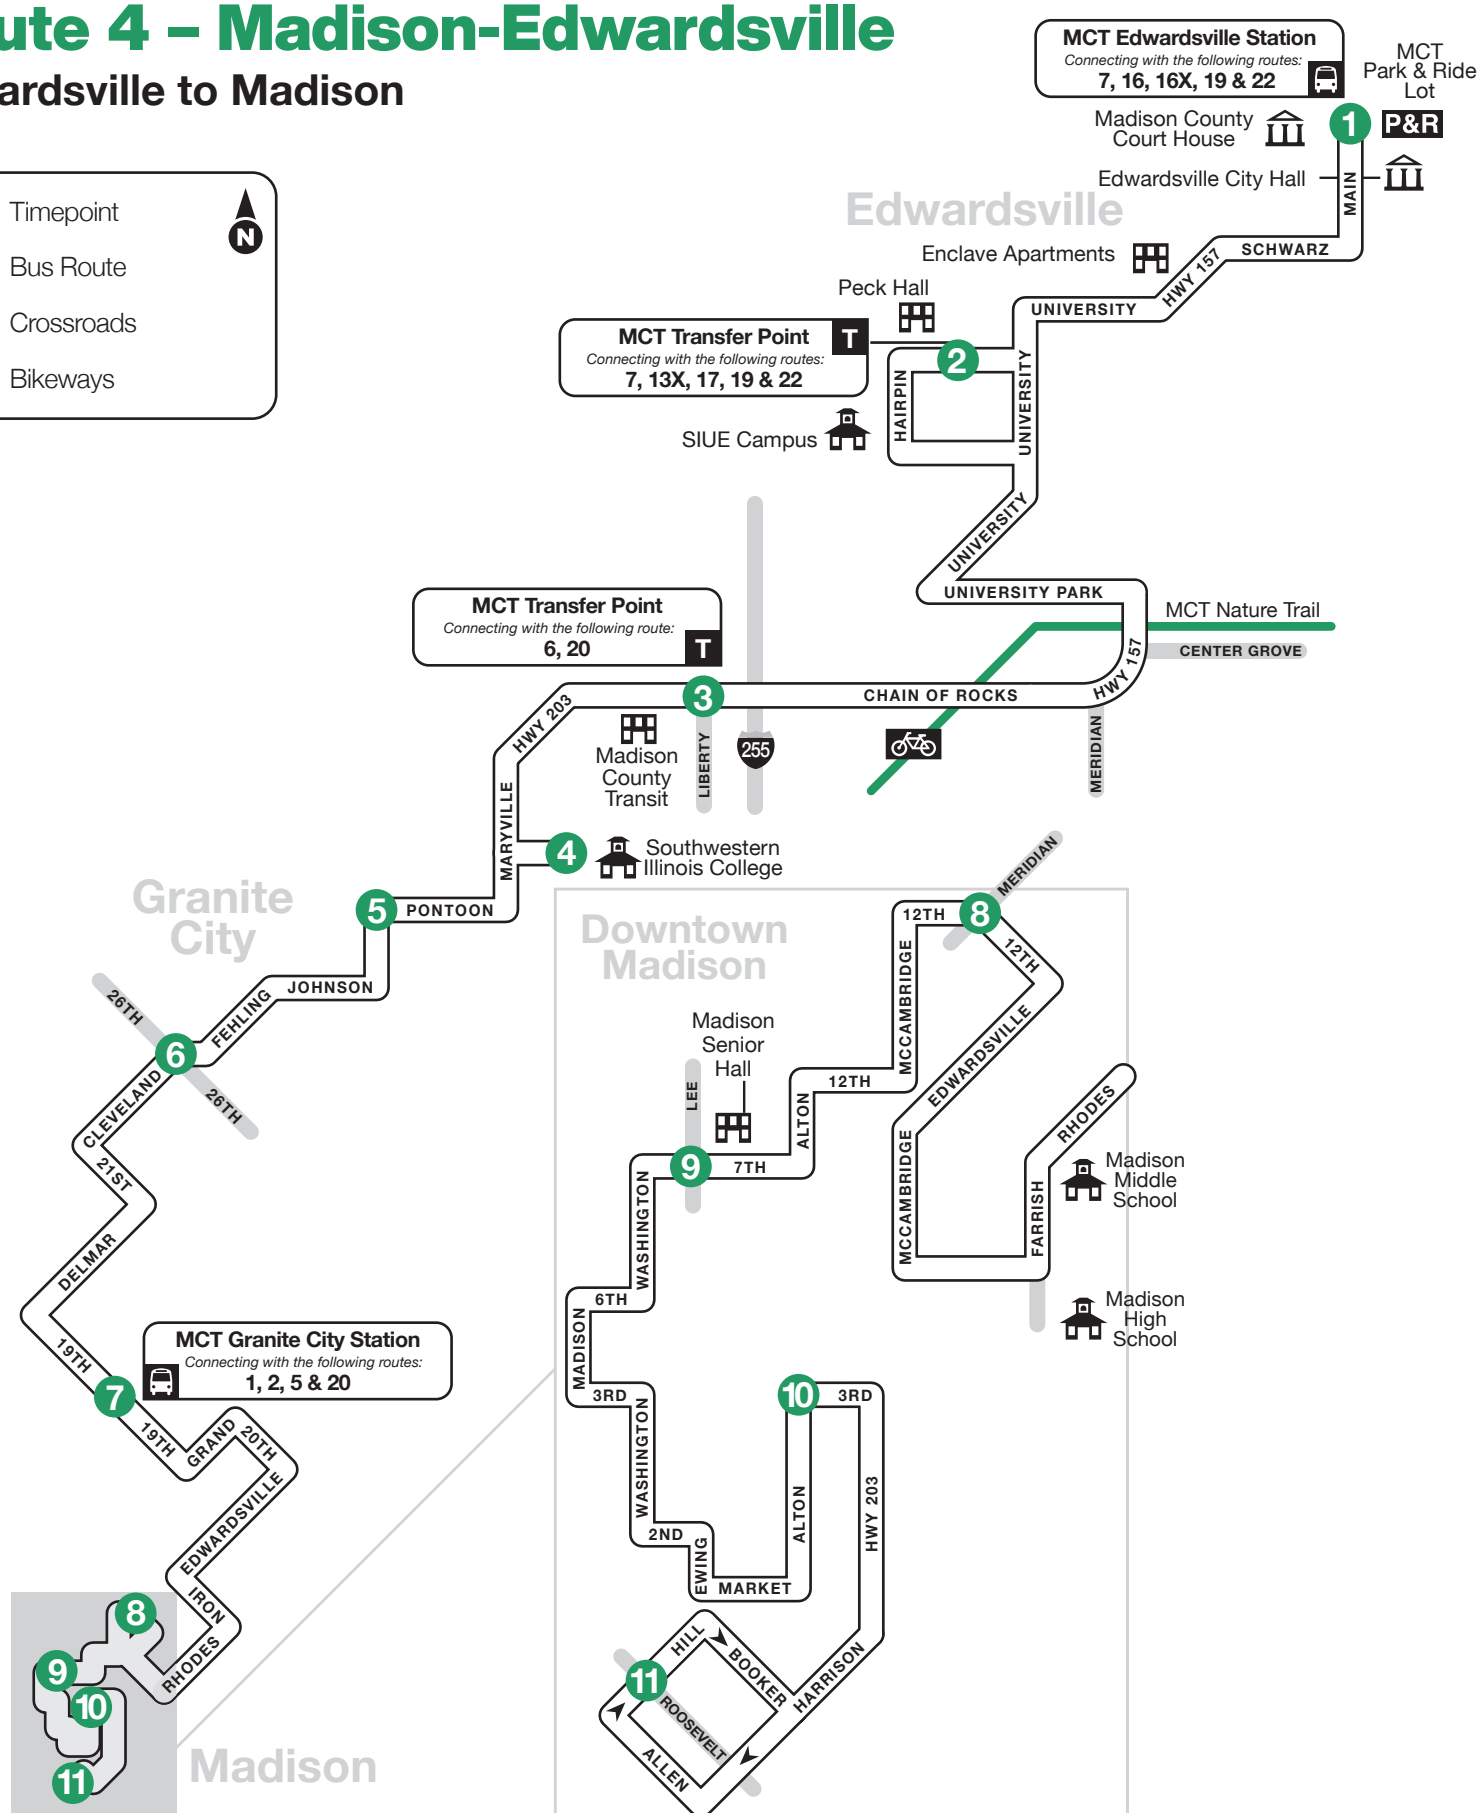

Route 4 - Madison-Edwardsville

Madison to Edwardsville

1	2	3	4	5	6	7	8	9	10	11
BUS STARTS	Bus Leaves	Bus Leaves	Bus Leaves	Bus Arrives / Bus Leaves	Bus Leaves	Bus Leaves	Bus Leaves	Bus Leaves	Bus Leaves	BUS ENDS
Hill & Roosevelt	3rd & Alton Ave	7th & Lee	12th & Meridian	Granite City Station / Granite City Station	Benton & 26th	Johnson & Pontoon	SWIC	Liberty & Chain of Rocks	SIUE Peck Hall	Edwardsville Station

Route 4 - Madison-Edwardsville

Edwardsville to Madison

1	2	3	4	5	6	7	8	9	10	11	
BUS STARTS	Bus Leaves	Bus Leaves	Bus Leaves	Bus Leaves	Bus Leaves	Bus Arrives	Bus Leaves	Bus Leaves	Bus Leaves	BUS ENDS	
Edwardsville Station	SIUE Peck Hall	Liberty & Chain of Rocks	SWIC	Johnson & Pontoon	Cleveland & 26th	Granite City Station	Granite City Station	12th & Meridian	7th & Lee	3rd & Alton Ave	Hill & Roosevelt