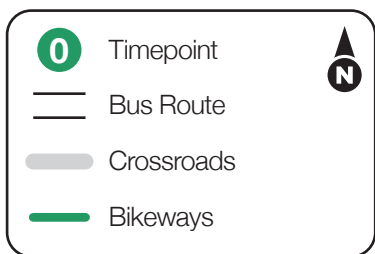

Route 4 - Madison-Edwardsville

Madison to Edwardsville

1	2	3	4	5	6	7	8	9	10	11
BUS STARTS	Bus Leaves	Bus Leaves	Bus Leaves	Bus Arrives / Bus Leaves	Bus Leaves	Bus Leaves	Bus Leaves	Bus Leaves	Bus Leaves	BUS ENDS
Hill & Roosevelt	3rd & Alton Ave	7th & Lee	12th & Meridian	Granite City Station / Granite City Station	Benton & 26th	Johnson & Pontoon	SWIC	Liberty & Chain of Rocks	SIUE Peck Hall	Edwardsville Station