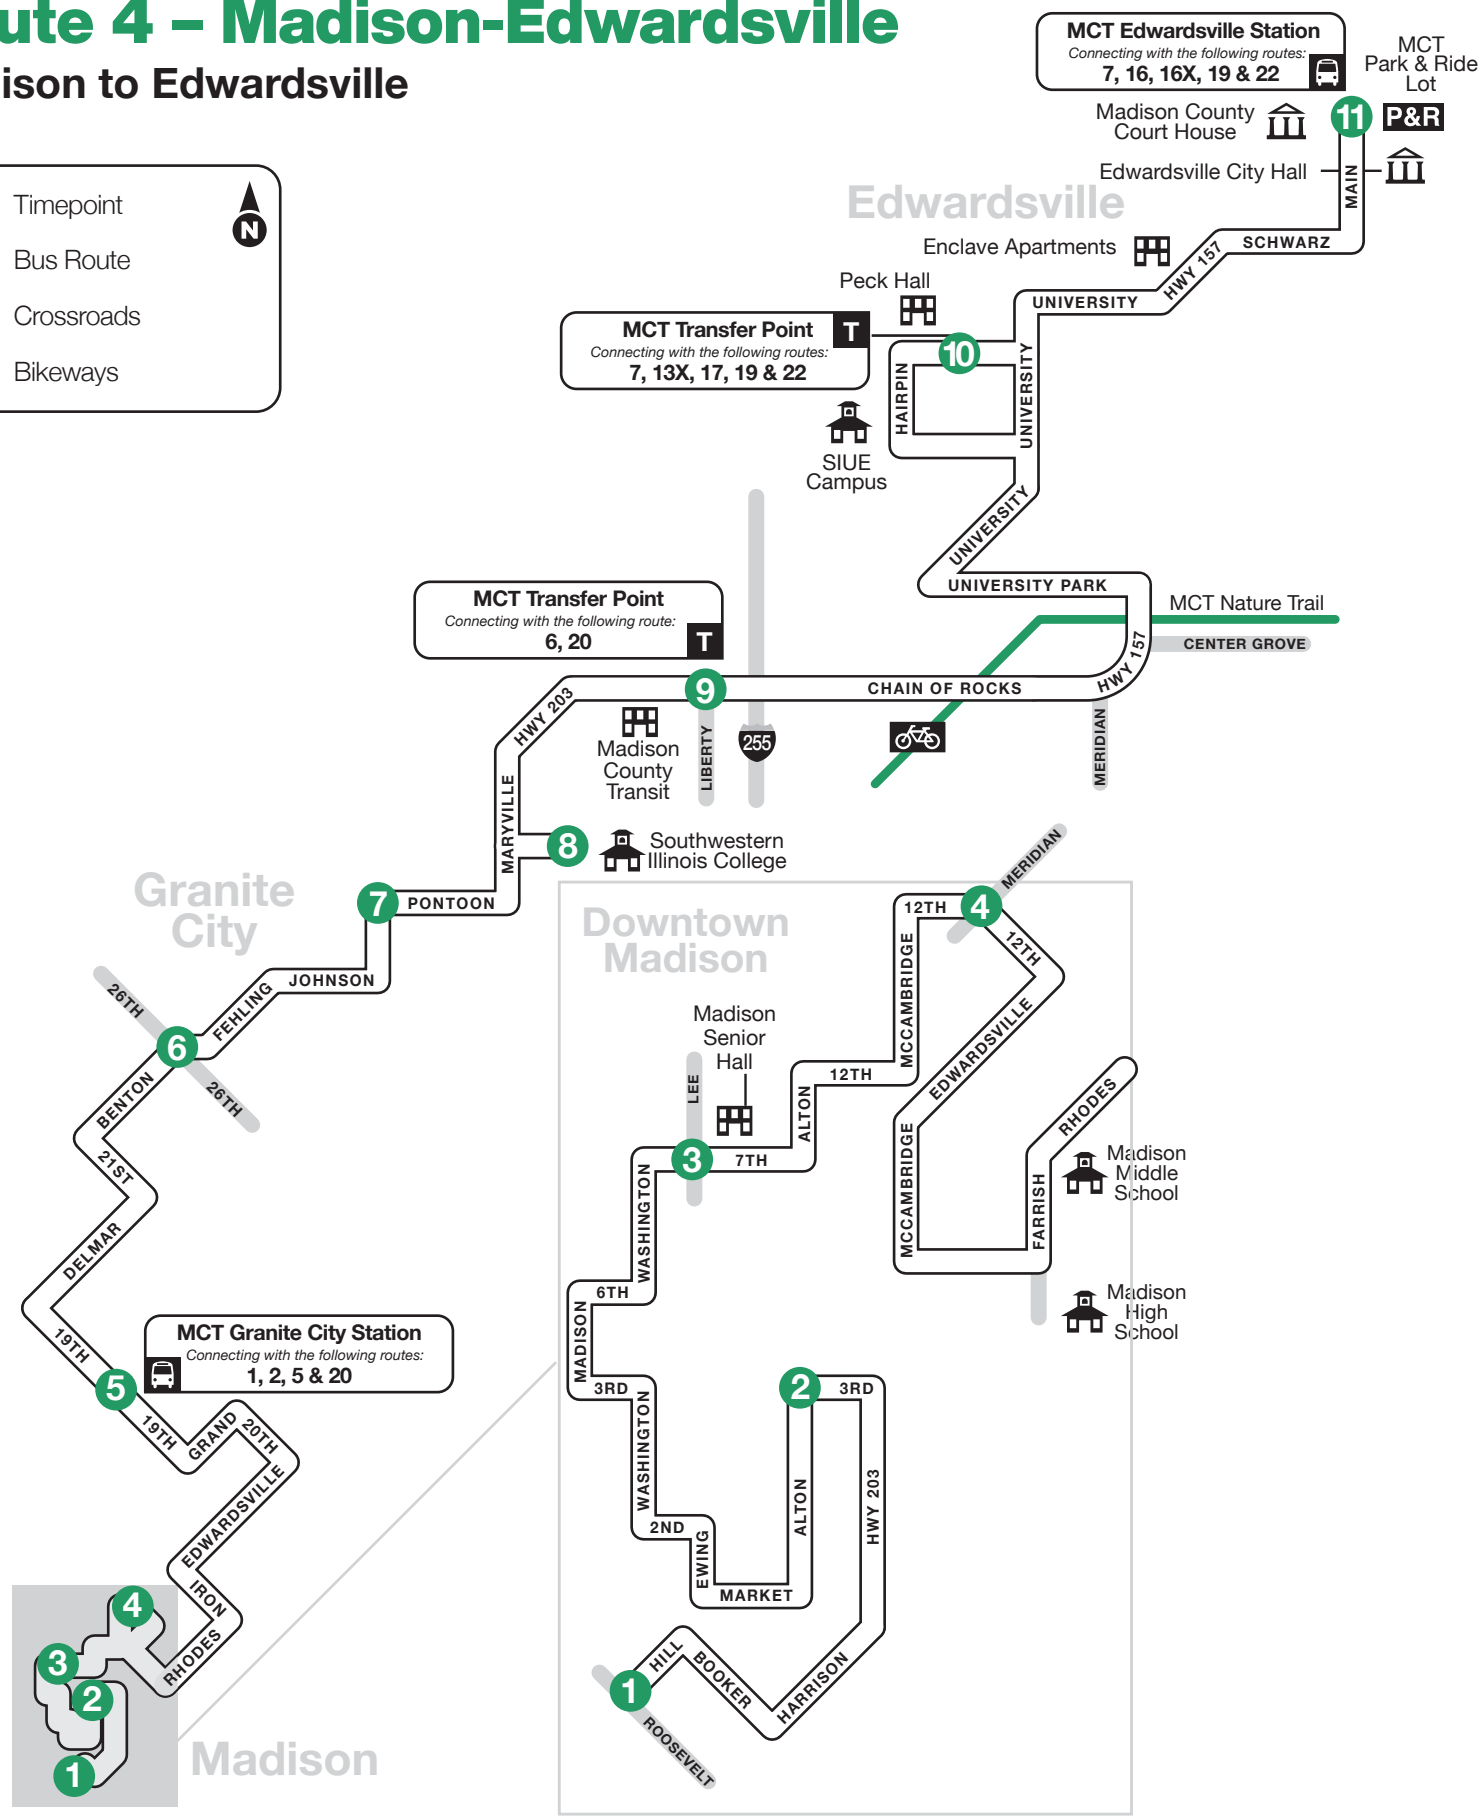

Route 4 - Madison-Edwardsville

Madison to Edwardsville

1	2	3	4	5	6	7	8	9	10	11
BUS STARTS	Bus Leaves	Bus Leaves	Bus Leaves	Bus Arrives / Bus Leaves	Bus Leaves	Bus Leaves	Bus Leaves	Bus Leaves	Bus Leaves	BUS ENDS
Hill & Roosevelt	3rd & Alton Ave	7th & Lee	12th & Meridian	Granite City Station / Granite City Station	Benton & 26th	Johnson & Pontoon	SWIC	Liberty & Chain of Rocks	SIUE Peck Hall	Edwardsville Station

Route 4 - Madison-Edwardsville

Edwardsville to Madison

1	2	3	4	5	6	7	8	9	10	11	
BUS STARTS	Bus Leaves	Bus Leaves	Bus Leaves	Bus Leaves	Bus Leaves	Bus Arrives	Bus Leaves	Bus Leaves	Bus Leaves	BUS ENDS	
Edwardsville Station	SIUE Peck Hall	Liberty & Chain of Rocks	SWIC	Johnson & Pontoon	Cleveland & 26th	Granite City Station	Granite City Station	12th & Meridian	7th & Lee	3rd & Alton Ave	Hill & Roosevelt

Madison County Transit Services

MCT Local Routes

Bus service that begins and ends in Madison County. Routes 1, 2, 4, 6, 7, 8, 9, 10, 11, 12, 13, 13X, 16, 17, 19, 20, 21, 22

MCT Regional Routes

Bus service to and from St. Clair County and St. Louis. Routes 1X, 5, 14X, 16X, 18, 20X

Timetable & Map

Madison-Edwardsville

- Madison
 - Madison Middle School
 - Madison High School
- Granite City
 - Granite City Station
 - Southwestern Illinois College
- Pontoon Beach
 - Liberty & Chain of Rocks
- Edwardsville
 - Edwardsville Station
 - SIUE