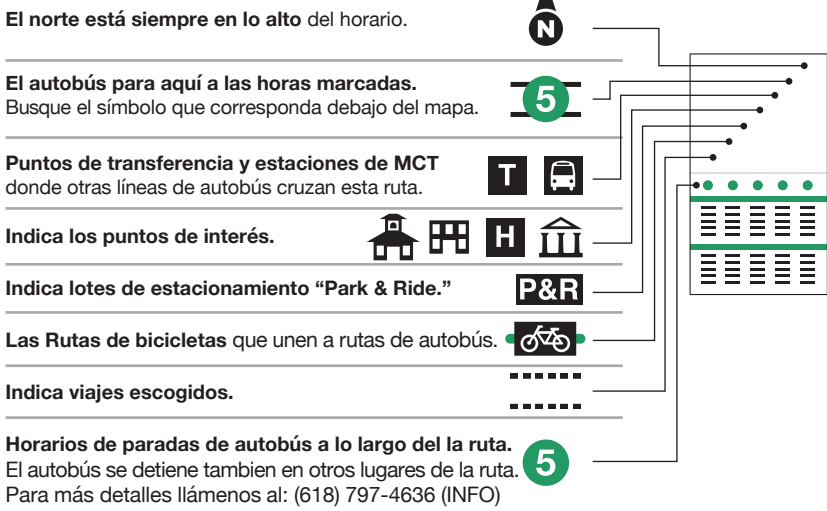

Instrucciones

Tarifas

Tarifas de tarifa fija	Adulto	Ancianos¹ Dicapacitados² Menores de 5	Ancianos³ Dicapacitados Niños 5 - 12	Pases de autobús	
				Pase mensual local	Local mensual de 30 días (móvil)
LOCAL	$1.00	GRATIS	$0.50	Pase mensual del sistema	$70.00
REGIONAL	$3.00	GRATIS	$1.50	Pase mensual para estudiantes	$15.00
				Pase de 7 días (móvil)	$15.00
				Pase regional de 2 horas	$3.00
				Pase de día	$5.00

1. Personas mayores (65 años en adelante) con MCT Senior Free Ride ID, o personas mayores (75 años en adelante) con MCT Senior Select ID.
  2. Usuarios registrados de ADA Paratransit con MCT Paratransit ID, MCT ADA ID o MCT Benefit Access.
  3. Personas mayores de edad (65 años en adelante) o incapacitadas con tarjeta de MCT Tarifa Media o Metro Tarifa Rebajada. (Medicare titulares de tarjeta son elegibles). Pasajeros sin identificación para pagar el precio completo. Pases Metro y billetes son aceptados como valor para pasaje.
2. Si hay una disputa de pasaje o transferencia, pague el pasaje como requerido y póngase en contacto con MCT. Para mas información sobre pasajes y horarios llame al (618) 797-4636 (INFO) o 711.
3. Por favor, tenga el cambio correcto. Se aceptan pases y boletos válidos de Metro.