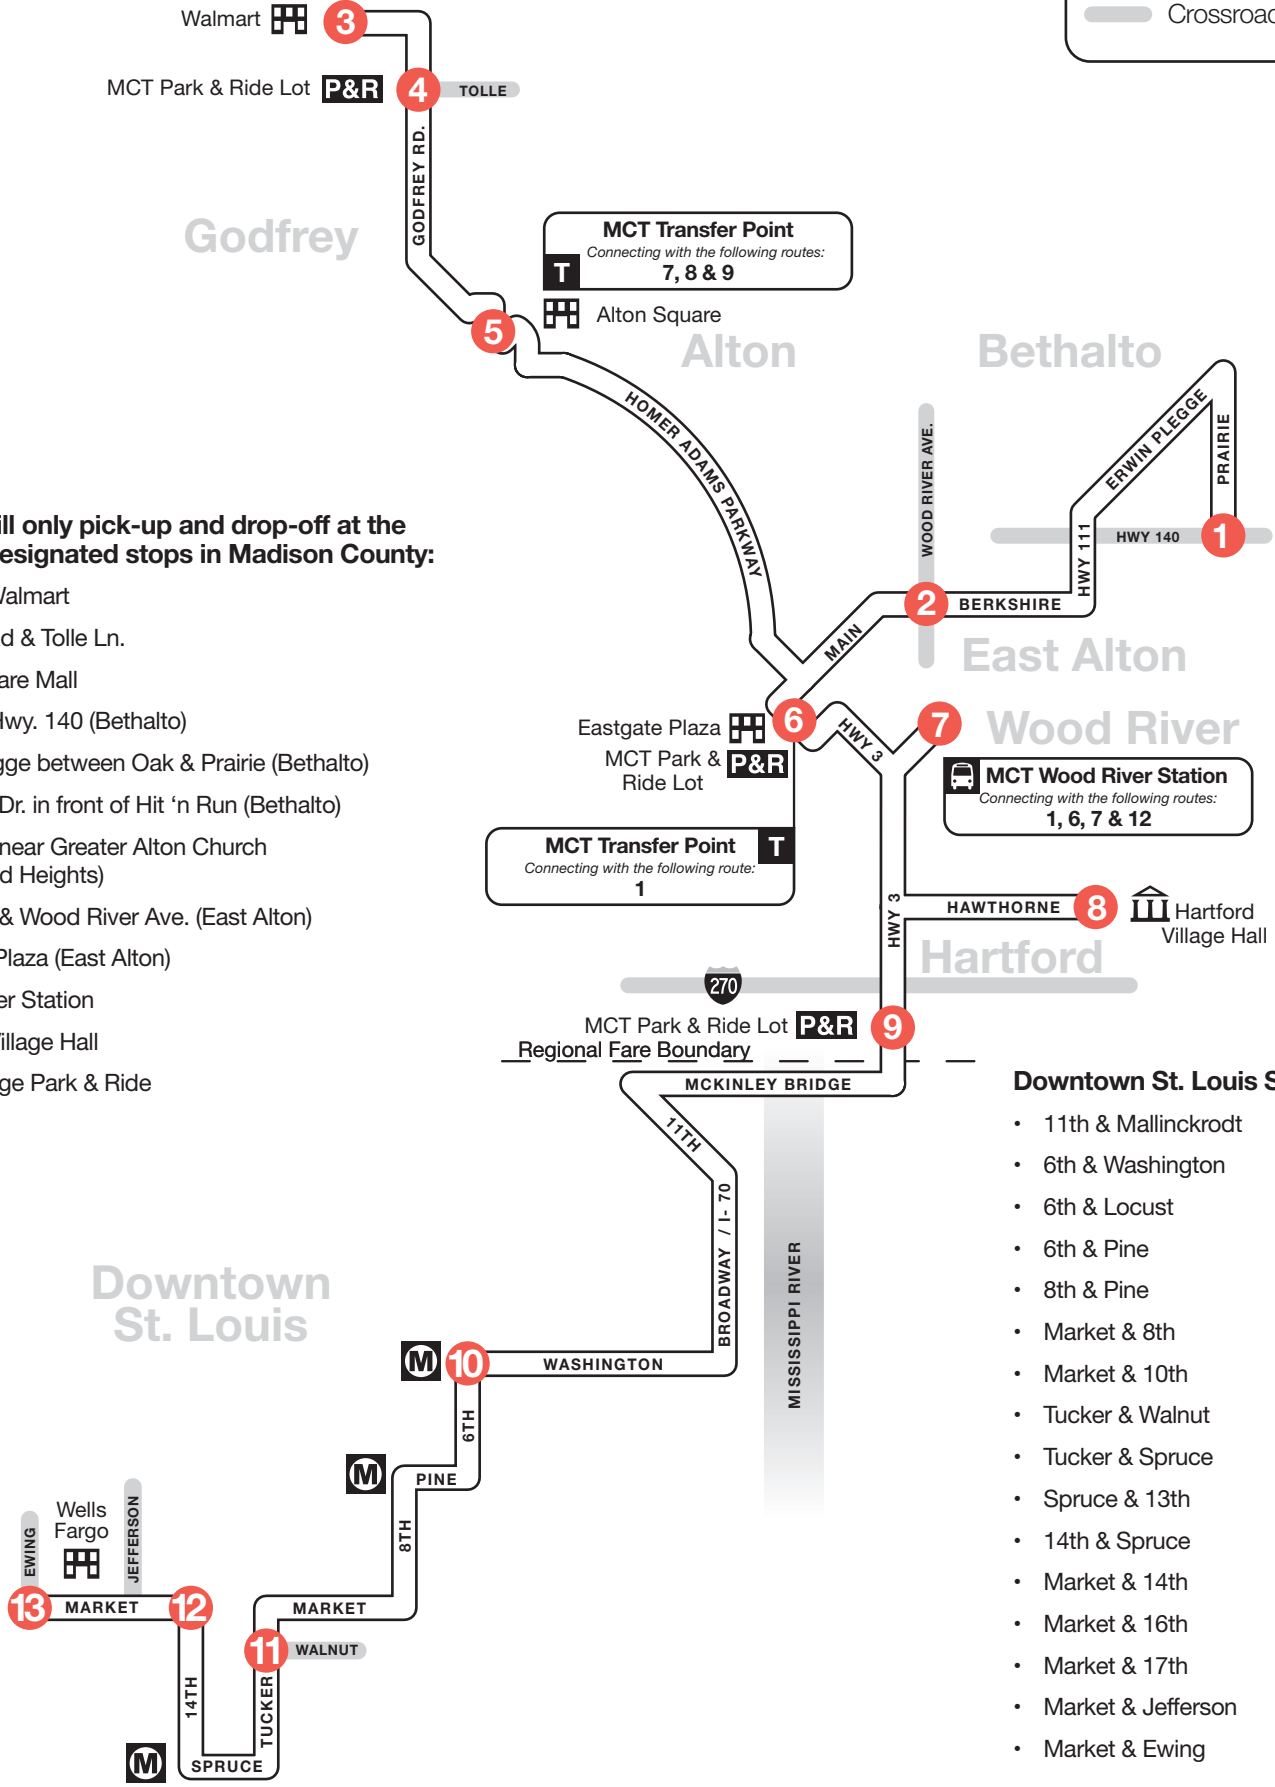

Downtown St. Louis Stops:

- Market & Ewing
- Market & 18th
- Market & 16th
- Market & 14th
- Spruce & 13th
- Tucker & Clark
- Tucker & Market
- Market & 10th
- 7th & Market
- 7th & Pine
- 7th & Locust
- Washington & 6th
- 9th & Salisbury

Route 1X – Riverbend Express

Godfrey to St. Louis

This bus will only pick-up and drop-off at the following designated stops in Madison County:

- Godfrey Walmart
- Godfrey Rd & Tolle Ln.
- Alton Square Mall
- Prairie & Hwy. 140 (Bethalto)
- Erwin Plegge between Oak & Prairie (Bethalto)
- Bellwood Dr. in front of Hit 'n Run (Bethalto)
- Airline Dr. near Greater Alton Church (Rosewood Heights)
- Berkshire & Wood River Ave. (East Alton)
- Eastgate Plaza (East Alton)
- Wood River Station
- Hartford Village Hall
- River's Edge Park & Ride

Downtown St. Louis Stops:

- 11th & Mallinckrodt
- 6th & Washington
- 6th & Locust
- 6th & Pine
- 8th & Pine
- Market & 8th
- Market & 10th
- Tucker & Walnut
- Spruce & 13th
- 14th & Spruce
- Market & 14th
- Market & 16th
- Market & 17th
- Market & Jefferson
- Market & Ewing

Timetable & Map

Riverbend Express

- Godfrey**
- MCT Park & Ride Lot
- Bethalto**
- Alton**
- Alton Square
- East Alton**
- Eastgate Plaza
- Wood River**
- Wood River Station
- Hartford**
- Granite City**
- River's Edge Park & Ride
- Downtown St. Louis**