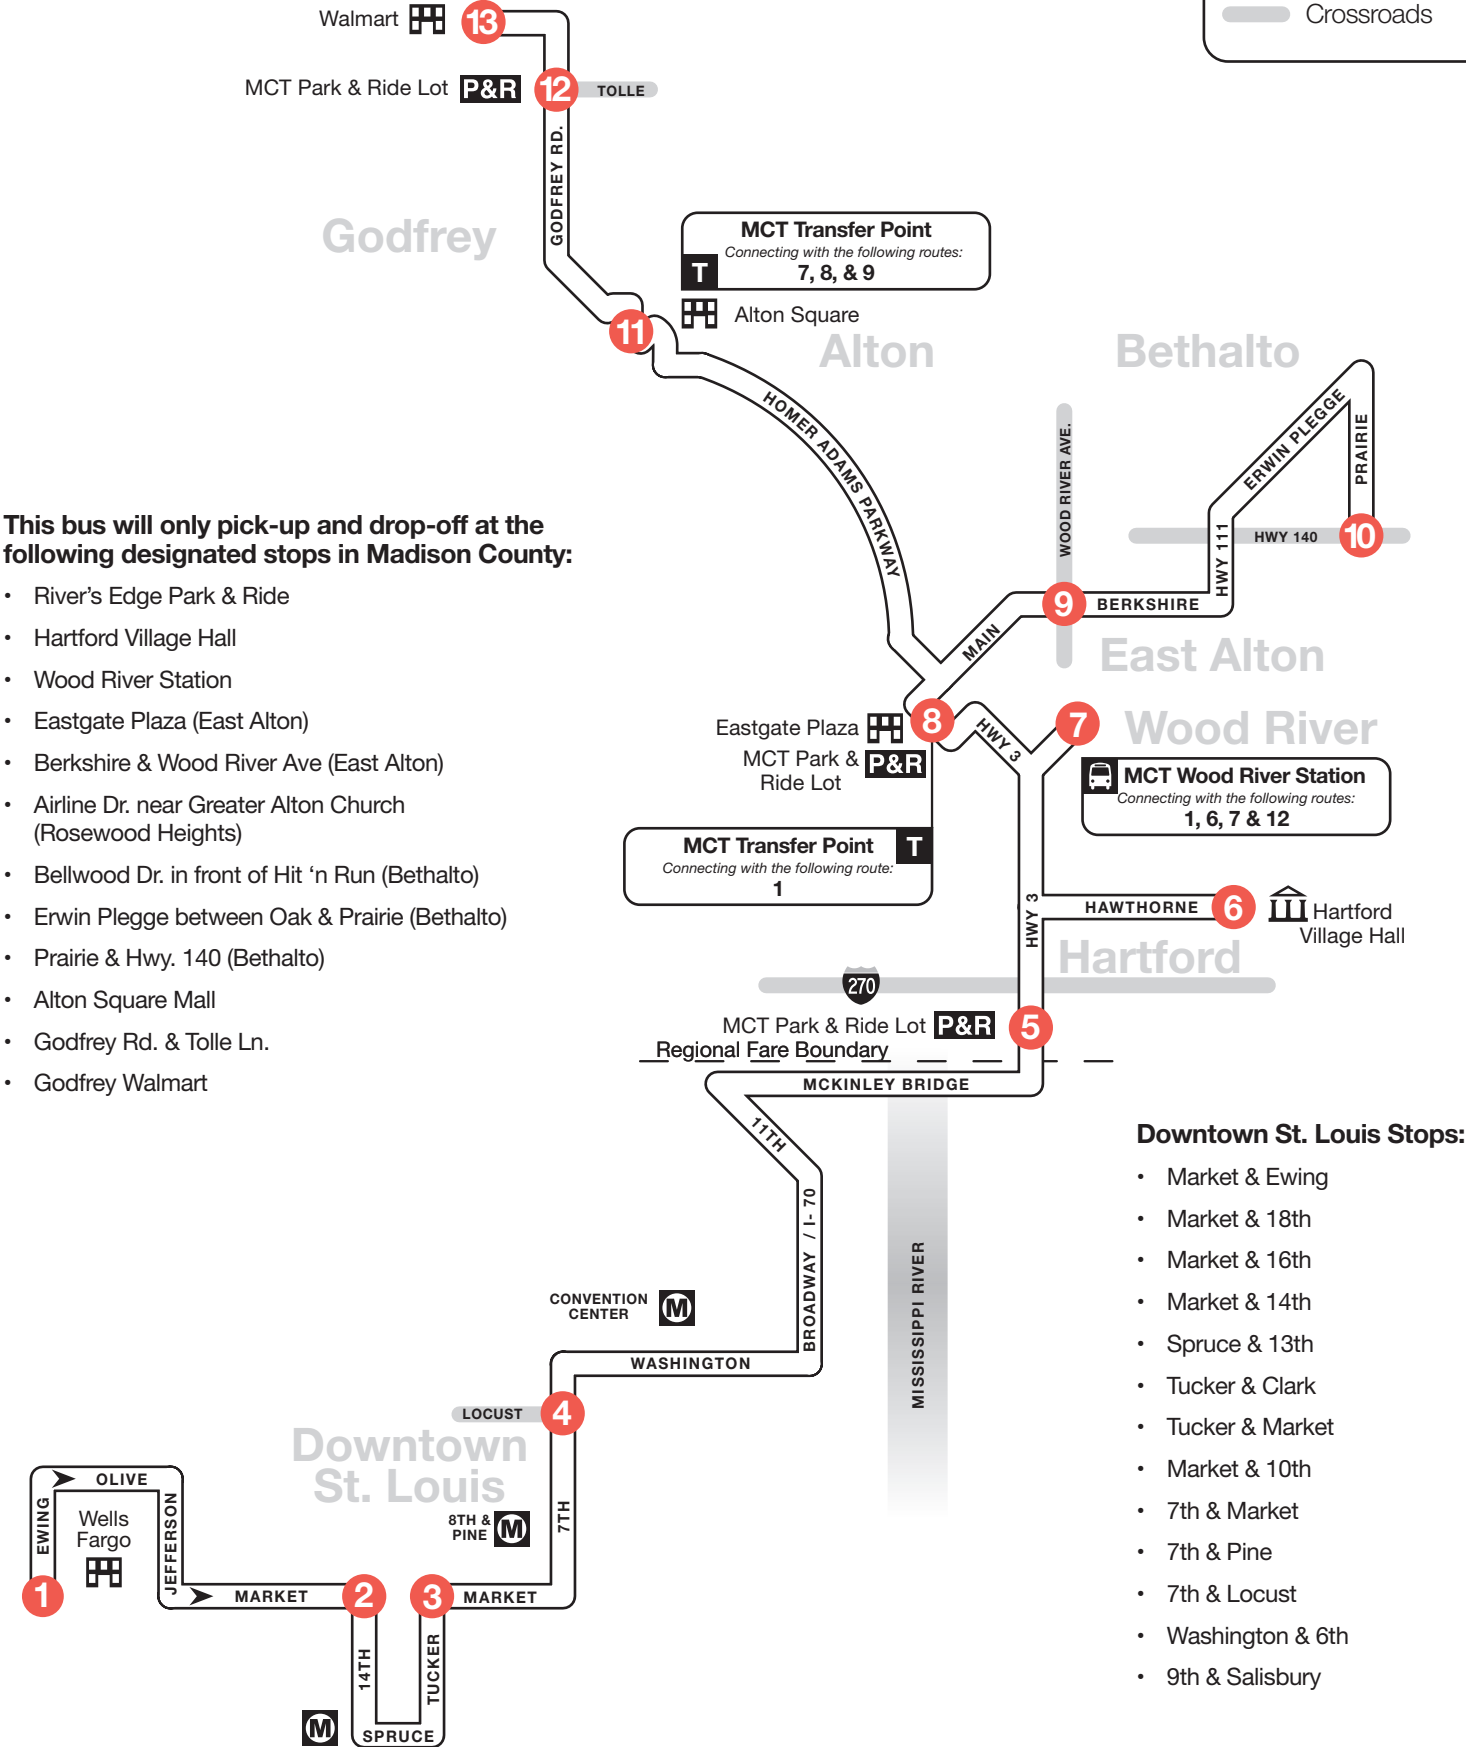

Route 1X – Riverbend Express

St. Louis to Godfrey

This bus will only pick-up and drop-off at the following designated stops in Madison County:

- River's Edge Park & Ride
- Hartford Village Hall
- Wood River Station
- Eastgate Plaza (East Alton)
- Berkshire & Wood River Ave (East Alton)
- Airline Dr. near Greater Alton Church (Rosewood Heights)
- Bellwood Dr. in front of Hit 'n Run (Bethalto)
- Erwin Plegge between Oak & Prairie (Bethalto)
- Prairie & Hwy. 140 (Bethalto)
- Alton Square Mall
- Godfrey Rd. & Tolle Ln.
- Godfrey Walmart

Downtown St. Louis Stops:

- Market & Ewing
- Market & 18th
- Market & 16th
- Market & 14th
- Spruce & 13th
- Tucker & Clark
- Tucker & Market
- Market & 10th
- 7th & Market
- 7th & Pine
- 7th & Locust
- Washington & 6th
- 9th & Salisbury

	1	2	3	4	5	6	7	8	9	10	11	12	13
BUS STARTS	Market & Ewing	Market & 14th	Tucker & Market	7th & Locust	River's Edge Park & Ride	Hartford Village Hall	Wood River Station	Eastgate Plaza	Berkshire & Wood River	Prairie & HWY 140	Alton Square	Godfrey Park & Ride	Godfrey Walmart
BUS LEAVES													
MONDAY – FRIDAY													
PM	3:43	3:46	3:51	3:58	4:13	–	–	4:34	–	–	–	–	–
	4:13	4:16	4:21	4:28	4:43	–	–	5:04	–	–	5:17	5:24	5:28
	4:48	4:51	4:56	5:03	5:18	–	5:40	5:46	5:54	6:07	–	–	–
	5:18	5:21	5:26	5:33	5:48	–	–	6:09	–	–	–	–	–

Timetable & Map

Riverbend Express

- Godfrey**
- MCT Park & Ride Lot
- Bethalto**
- Alton**
- Alton Square
- East Alton**
- Eastgate Plaza
- Wood River**
- Wood River Station
- Hartford**
- Granite City**
- River's Edge Park & Ride
- Downtown St. Louis**