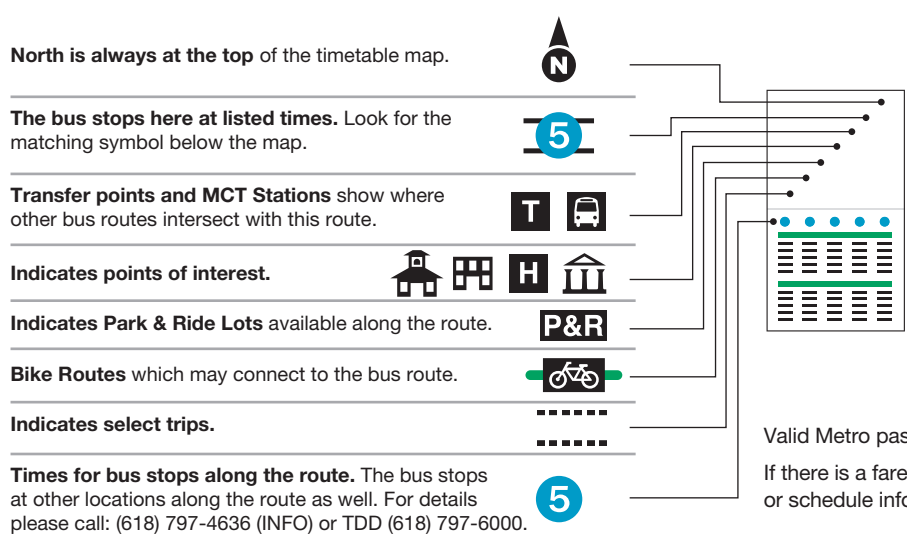

Instructions

Cash Fares	Adult	Seniors¹ Disabled² Children under 5	Seniors³ Disabled⁴ Children 5-12	Passes		
	MCT Shuttle	$1.50	FREE	$0.75	2-HR Zone	$2
MCT Cross County	$2.00	FREE	$1.00	2-HR Regional	$3	
MCT Regional	$3.00	FREE	$1.50	Express Round Trip	$5	
MCT Express	$3.50	FREE	$1.75	Local Monthly	$50	
				System Monthly	$70	
				Student Monthly	$20	

1 Seniors (65 and up) with MCT Senior Free Ride ID.
2 Registered ADA Paratransit users with valid MCT Paratransit ID, MCT ADA ID, or MCT Circuit Breaker ID.
3 Seniors (65 and up) with MCT Half Fare ID or Metro Reduced Fare Permit. Medicare cardholders eligible.
4 Persons with disabilities with MCT Half Fare ID or Metro Reduced Fare Permit. Medicare cardholders eligible.

Valid Metro passes and tickets are accepted for value toward fare.
If there is a fare or transfer dispute, pay the fare as requested and contact MCT. For additional fare or schedule information, call (618) 797-4636 (INFO) or TDD (618) 797-6000.