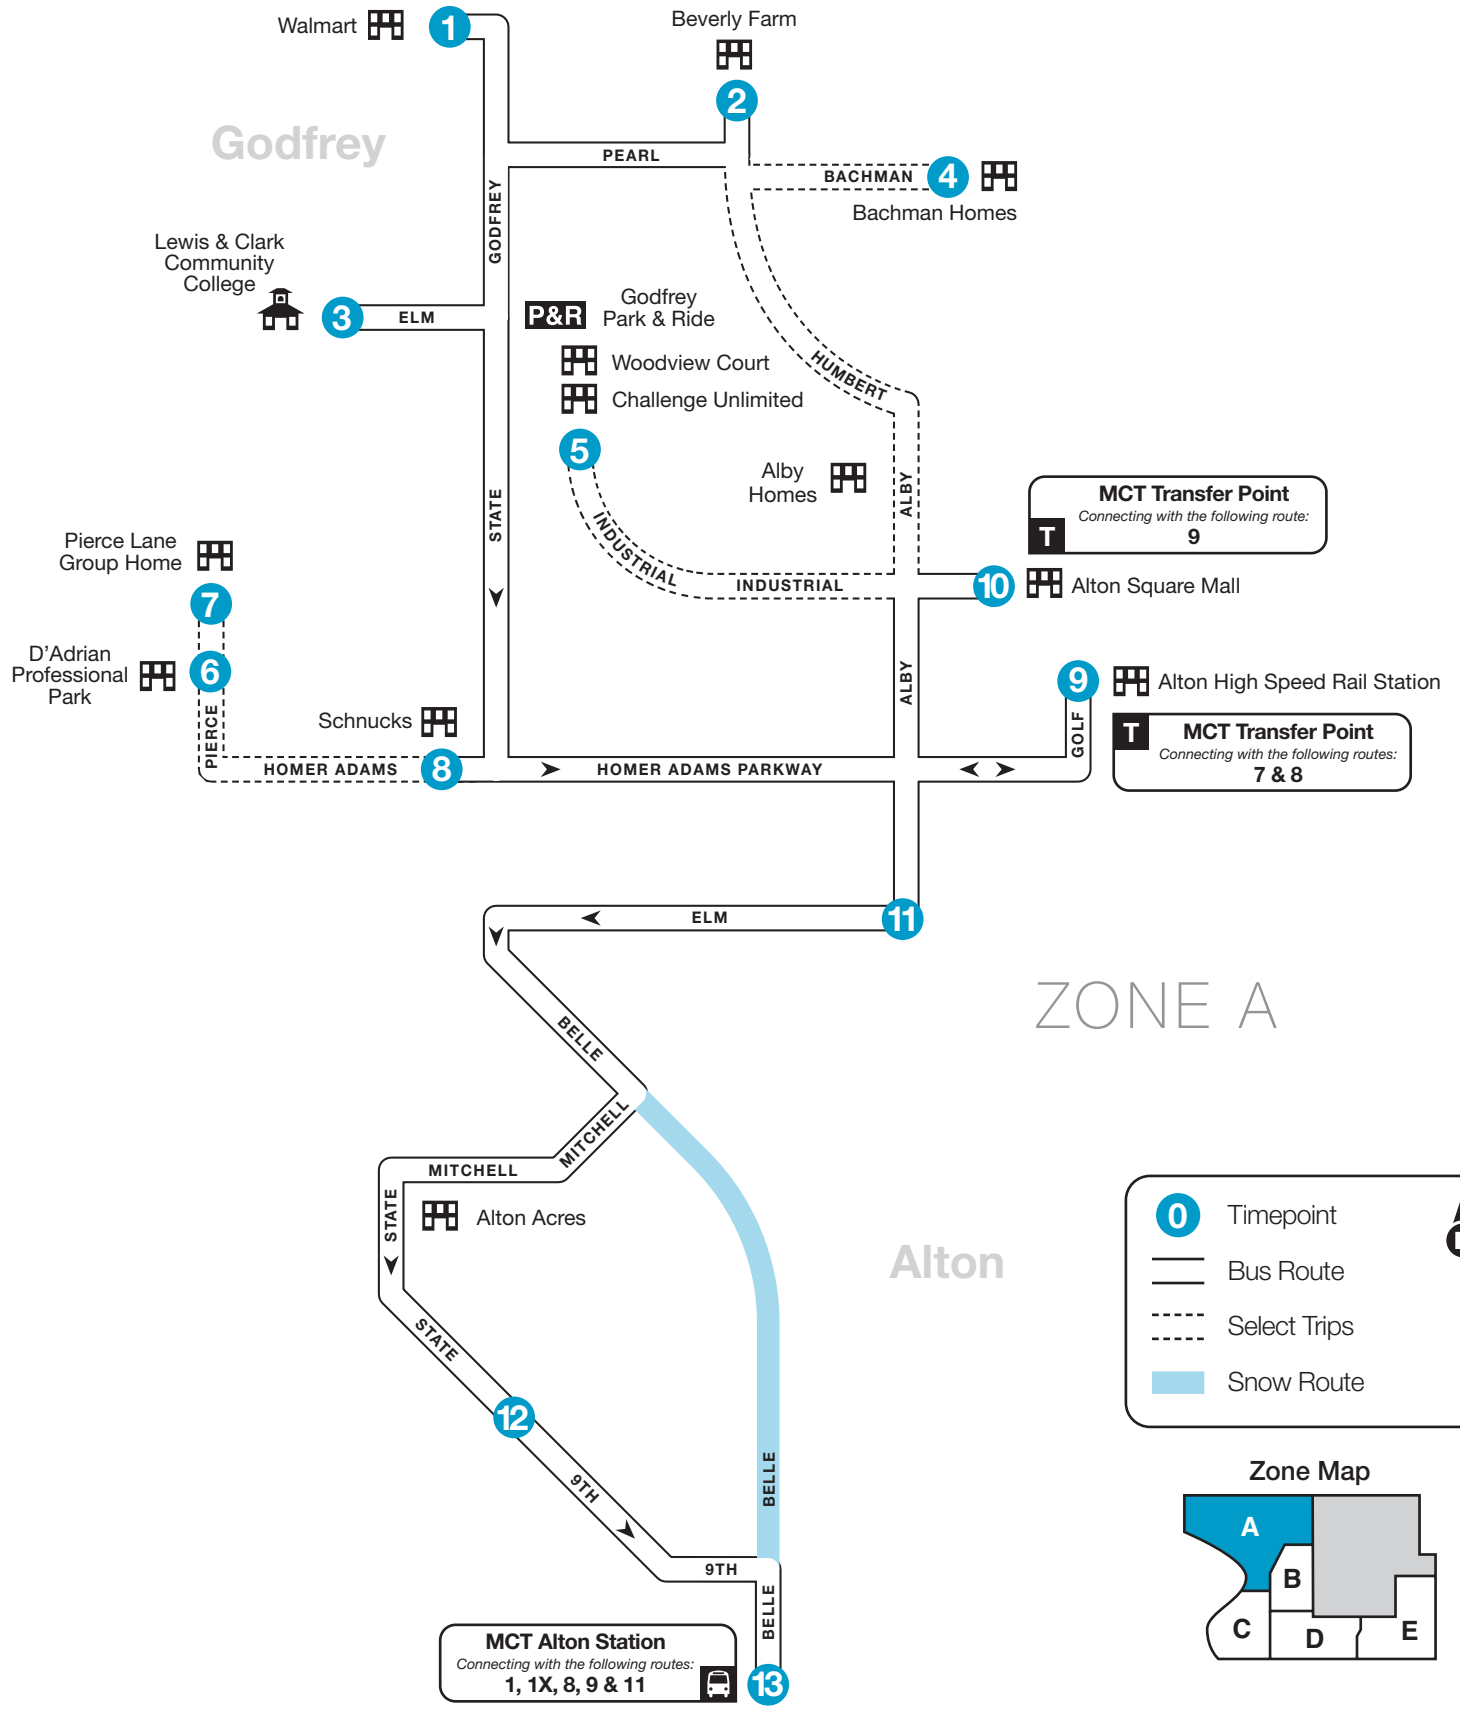

Route 10 — State & Elm Shuttle

GODFREY WALMART TO ALTON HIGH SPEED RAIL STATION, DOWNTOWN ALTON

	1	2	3	4	5	6	7	8	9	10	11	12	13	
	BUS STARTS	Bus Leaves	Bus Leaves	Bus Leaves	Bus Leaves	Bus Leaves	Bus Leaves	Bus Leaves	Bus Arrives	Bus Leaves	Bus Leaves	Bus Leaves	BUS ENDS	
	Godfrey Walmart	Beverly Farm	LCCC	Bachman Homes	Challenge Unlimited	D'Adrian Prof. Park	Pierce Lane Group Home	Godfrey Schnuck's	Alton High Speed Rail	Alton High Speed Rail	Alton Square	Elm & Alby	Alton Station	
MONDAY — FRIDAY														
AM	—	—	—	—	—	—	—	—	—	6:18	6:24	6:27	6:34	6:38
	6:48	—	6:53	—	—	—	—	7:00	7:07	7:18	7:24	7:27	7:34	7:38
	7:18	7:24	7:28	—	—	—	—	7:35	7:42	—	—	—	—	—
	7:48	—	—	7:55	8:07	—	—	—	8:14	8:18	8:24	8:27	8:34	8:38
	8:18	8:24	8:28	—	—	—	—	8:35	8:42	—	—	—	—	—
	8:48	—	8:53	—	—	—	—	9:00	9:07	9:18	9:24	9:27	9:34	9:38
	—	—	9:12	—	9:24	—	—	—	9:31	—	—	—	—	—
	9:48	—	9:53	—	—	—	—	10:00	10:07	10:18	10:24	10:27	10:34	10:38
	10:18	10:24	10:28	—	—	—	—	10:35	10:42	—	—	—	—	—
	10:48	—	10:53	—	—	—	—	11:00	11:07	11:18	11:24	11:27	11:34	11:38
	11:18	11:24	11:28	—	—	—	—	11:35	11:42	—	—	—	—	—
PM	11:48	—	11:53	—	—	—	—	12:00	12:07	12:18	12:24	12:27	12:34	12:38
	12:18	12:24	12:28	—	—	—	—	12:35	12:42	—	—	—	—	—
	12:48	—	12:53	—	—	—	—	1:00	1:07	1:18	1:24	1:27	1:34	1:38
	1:18	1:24	1:28	—	—	—	—	1:35	1:42	—	—	—	—	—
	1:48	—	1:53	—	—	2:05	—	2:10	2:17	2:18	2:24	2:27	2:34	2:38
	2:18	2:24	2:28	—	—	—	—	2:35	2:42	—	—	—	—	—
	2:48	—	2:53	—	—	—	—	3:00	3:07	3:18	3:24	3:27	3:34	3:38
	—	—	3:12	—	—	—	3:24	3:29	3:36	—	—	—	—	—
	3:48	—	3:53	—	—	—	—	4:00	4:07	4:18	4:24	4:27	4:34	4:38
	4:18	4:24	4:28	—	—	—	—	4:35	4:42	—	—	—	—	—
	4:48	—	4:53	—	—	—	—	5:00	5:07	5:18	5:24	5:27	5:34	5:38
	5:18	5:24	5:28	—	—	—	—	5:35	5:42	—	—	—	—	—
	5:48	—	5:53	—	—	—	—	6:00	6:07	6:18	6:24	6:27	6:34	6:38
	6:18	—	6:23	—	—	—	—	6:30	6:37	—	—	—	—	—
	6:48	—	6:53	—	—	—	—	7:00	7:07	7:18	7:24	7:27	7:34	7:38
	7:48	—	7:53	—	—	—	—	8:00	8:07	8:18	8:24	8:27	8:34	8:38
	8:48	—	8:53	—	—	—	—	9:00	9:07	9:18	9:24	9:27	9:34	9:38
	9:48	—	9:53	—	—	—	—	10:00	10:07	—	—	—	—	—
SATURDAY														
AM	—	—	—	—	—	—	—	—	—	8:48	8:54	8:57	9:04	9:08
	9:18	—	9:23	—	—	—	—	9:30	9:37	9:48	9:54	9:57	10:04	10:08
	10:18	10:24	10:28	—	—	—	—	10:35	10:42	10:48	10:54	10:57	11:04	11:08
PM	11:18	—	11:23	—	—	—	—	11:30	11:37	11:48	11:54	11:57	12:04	12:08
	12:18	12:24	12:28	—	—	—	—	12:35	12:42	12:48	12:54	12:57	1:04	1:08
	1:18	—	1:23	—	—	—	—	1:30	1:37	1:48	1:54	1:57	2:04	2:08
	2:18	2:24	2:28	—	—	—	—	2:35	2:42	2:48	2:54	2:57	3:04	3:08
	3:18	—	3:23	—	—	—	—	3:30	3:37	3:48	3:54	3:57	4:04	4:08
	4:18	4:24	4:28	—	—	—	—	4:35	4:42	4:48	4:54	4:57	5:04	5:08
	5:18	—	5:23	—	—	—	—	5:30	5:37	5:48	5:54	5:57	6:04	6:08
	6:18	6:24	6:28	—	—	—	—	6:35	6:42	6:48	6:54	6:57	7:04	7:08
	7:18	—	7:23	—	—	—	—	7:30	7:37	—	—	—	—	—
SUNDAY														
AM	—	—	—	—	—	—	—	—	—	8:48	8:54	8:57	9:04	9:08
	9:18	—	9:23	—	—	—	—	9:30	9:37	9:48	9:54	9:57	10:04	10:08
	10:18	10:24	10:28	—	—	—	—	10:35	10:42	10:48	10:54	10:57	11:04	11:08
PM	11:18	—	11:23	—	—	—	—	11:30	11:37	11:48	11:54	11:57	12:04	12:08
	12:18	12:24	12:28	—	—	—	—	12:35	12:42	12:48	12:54	12:57	1:04	1:08
	1:18	—	1:23	—	—	—	—	1:30	1:37	1:48	1:54	1:57	2:04	2:08
	2:18	2:24	2:28	—	—	—	—	2:35	2:42	2:48	2:54	2:57	3:04	3:08
	3:18	—	3:23	—	—	—	—	3:30	3:37	3:48	3:54	3:57	4:04	4:08
	4:18	4:24	4:28	—	—	—	—	4:35	4:42	4:48	4:54	4:57	5:04	5:08
	5:18	—	5:23	—	—	—	—	5:30	5:37	5:48	5:54	5:57	6:04	6:08

Madison County Transit Services

MCT Shuttle

Bus service within a single Madison County Zone. Routes 2, 8, 9, 10, 11, 12, 14, 15, 16, 17, 20, 21

MCT Cross County