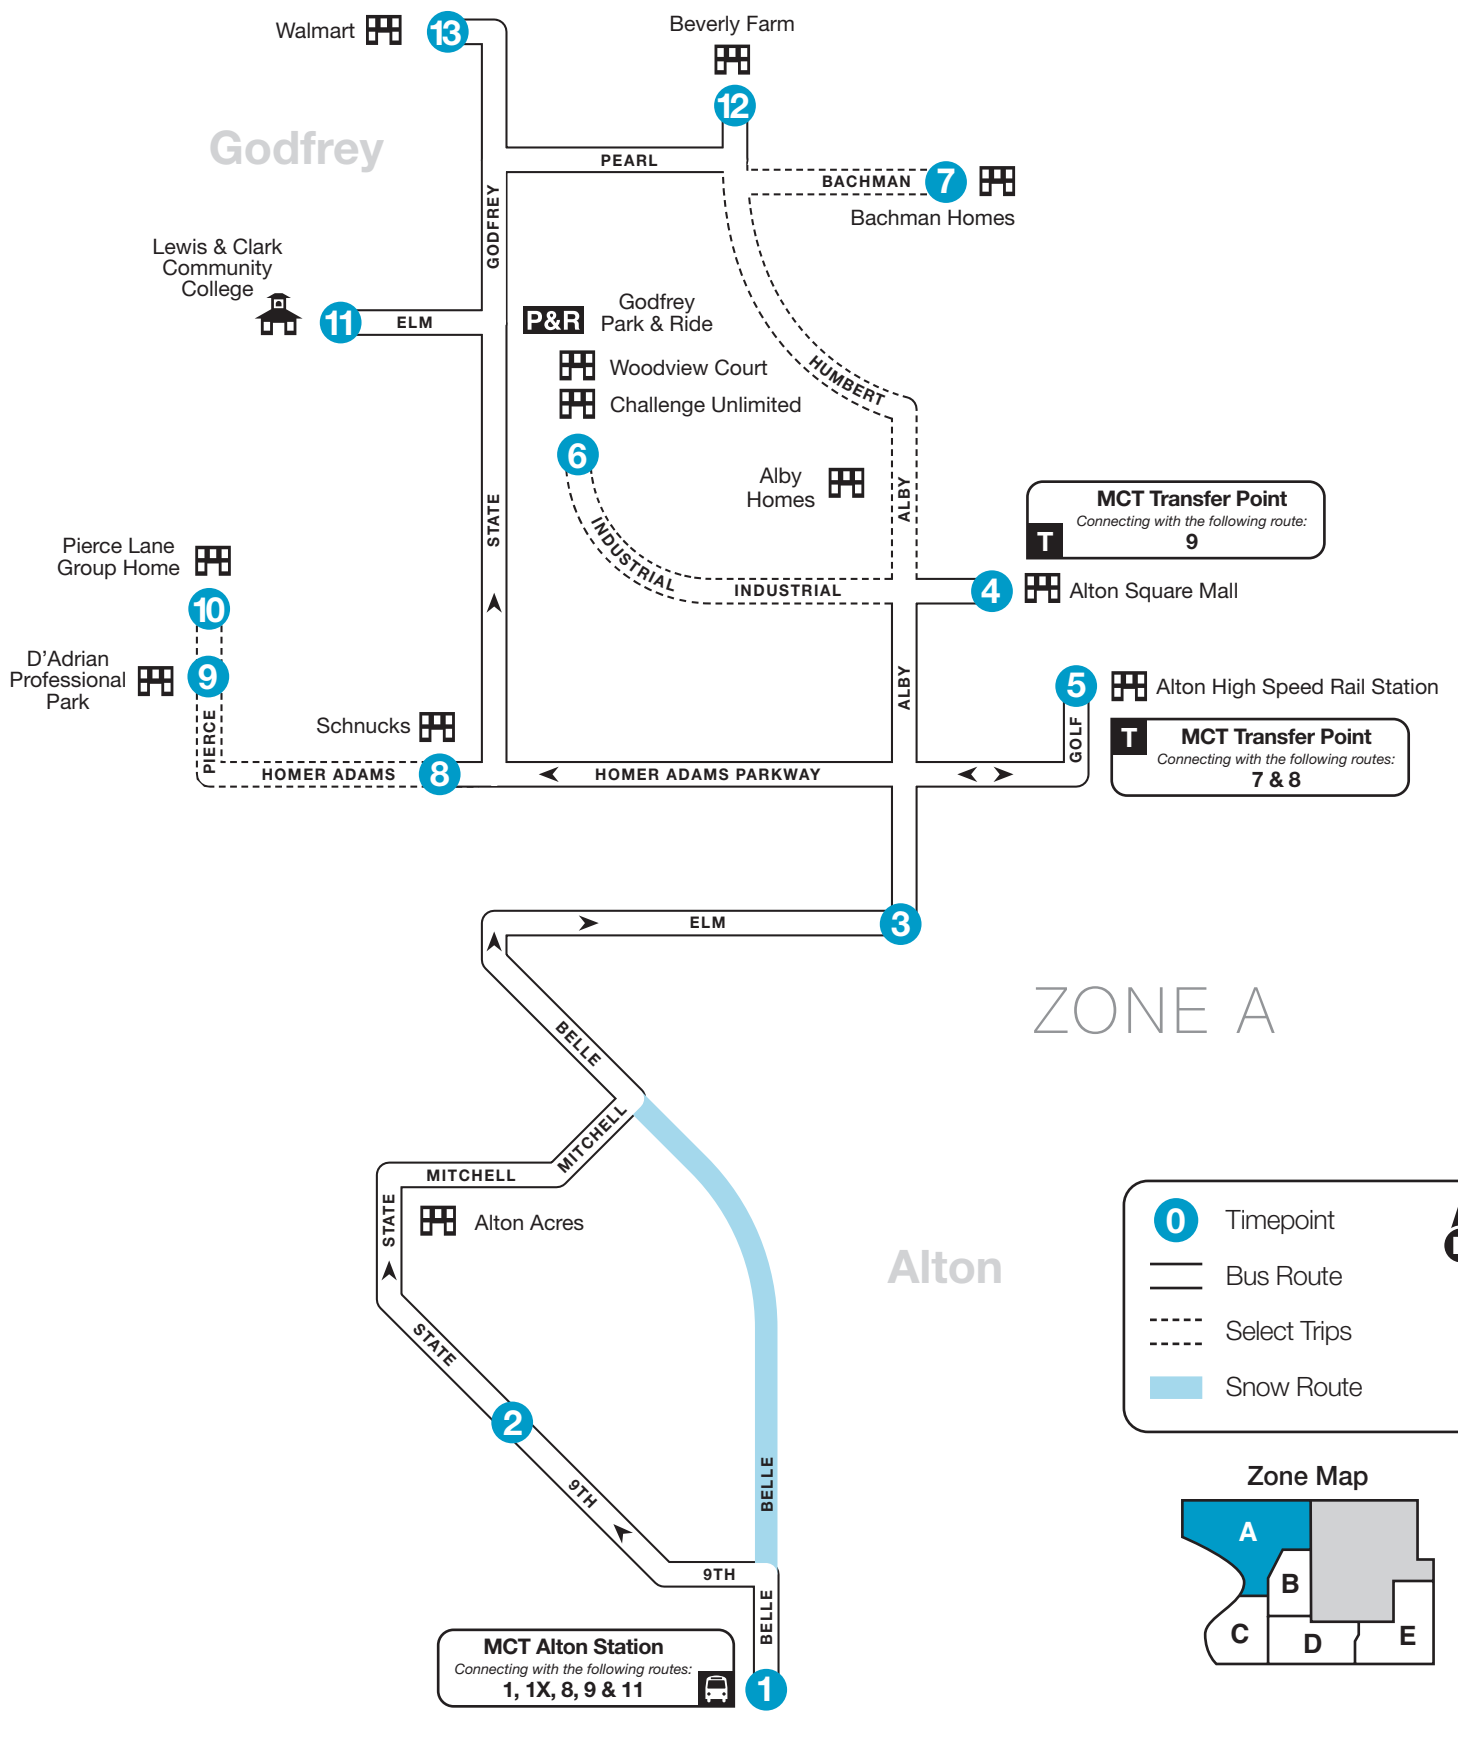

Route 10 — State & Elm Shuttle

ALTON HIGH SPEED RAIL STATION, DOWNTOWN ALTON TO GODFREY WALMART

1	2	3	4	5	6	7	8	9	10	11	12	13
BUS STARTS	Bus Leaves	Bus Leaves	Bus Leaves	Bus Arrives	Bus Leaves	Bus Leaves	Bus Arrives	Bus Leaves	Bus Leaves	Bus Leaves	Bus Leaves	BUS ENDS
Alton Station	9th St & State St	Elm & Alby	Alton Square	Alton High Speed Rail	Alton High Speed Rail	Challenge Unlimited	Bachman Homes	Godfrey Schnuck's	D'Adrian Prof. Park	Pierce Lane	LCCC	Godfrey Walmart

Madison County Transit Services

MCT Shuttle

Bus service within a single Madison County Zone. Routes 2, 8, 9, 10, 11, 12, 14, 15, 16, 17, 20, 21

MCT Cross County

Bus service from city to city crossing multiple Madison County Zones and select locations in St. Clair County. Routes 1, 4, 6, 7, 13, 19

10

DESIGNATED STOPS ONLY

AUG 6 2017

State & Elm Shuttle

- Alton
- Alton High Speed Rail Station
- Alton Station
- Bachman Homes
- Challenge Unlimited
- D'Adrian Professional Park
- Downtown Alton
- Schnucks
- Godfrey
- Lewis & Clark Community College
- Walmart

Timetable & Map