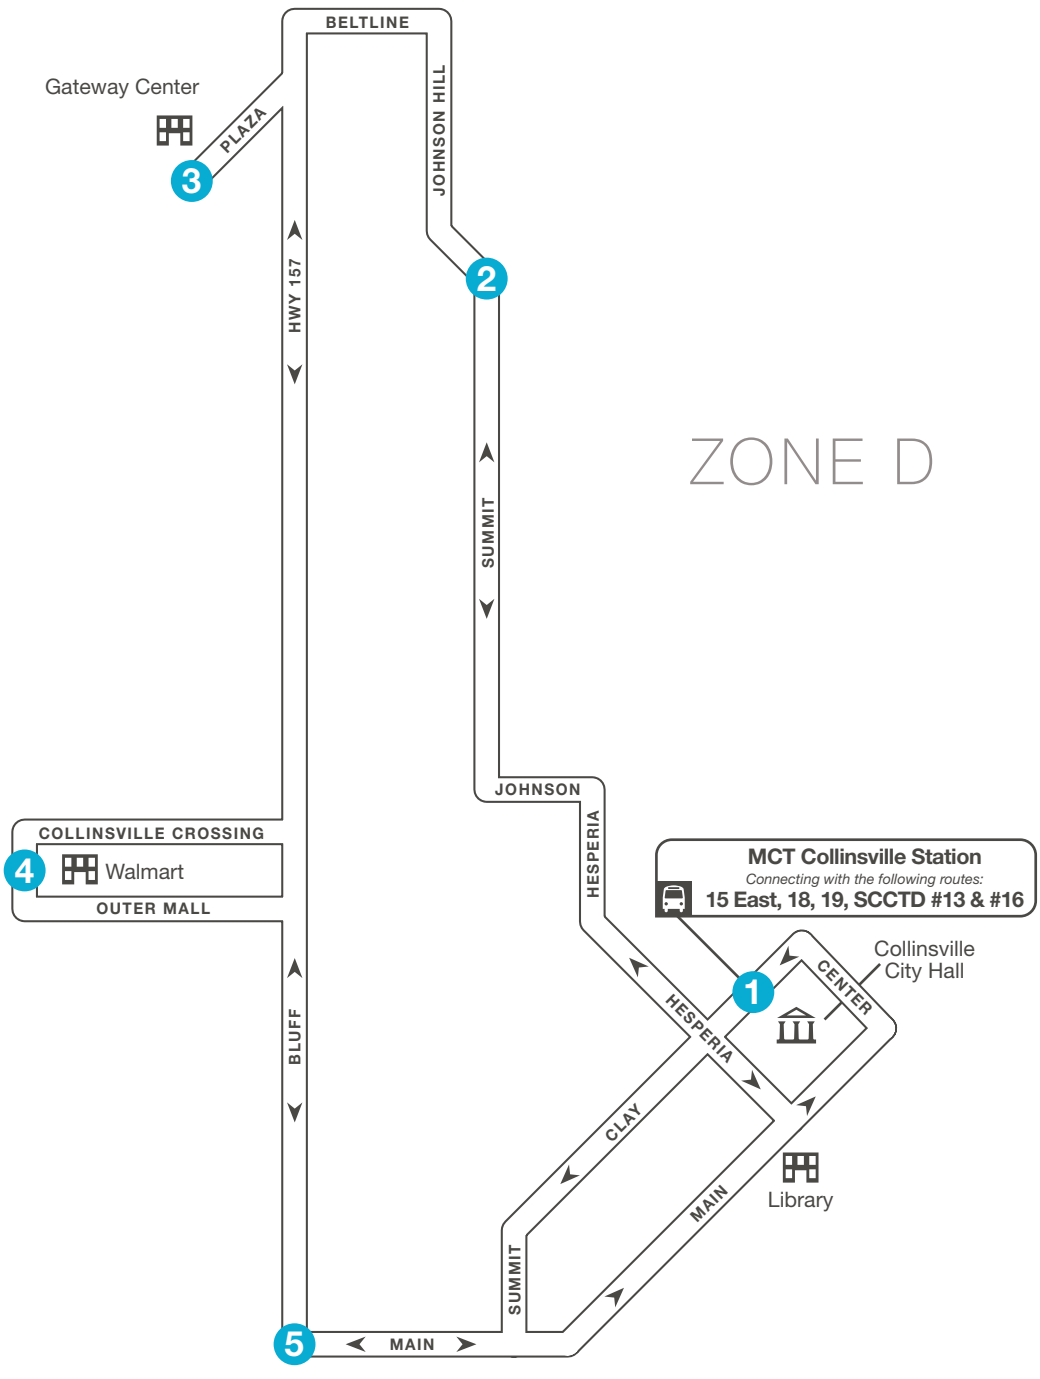

Route 21 – West Collinsville Shuttle

COLLINSVILLE STATION TO GATEWAY CENTER

1	2	3	4	5	1	5	4	3	2	1	
BUS STARTS	Bus Leaves	Bus Leaves	Bus Leaves	Bus Leaves	Bus Arrives	Bus Leaves	Bus Leaves	Bus Leaves	Bus Leaves	BUS ENDS	
Collinsville Station	Johnson Hill & Summit	Gateway Convention Center	Walmart	Main & IL 157	Collinsville Station	Collinsville Station	W. Main & HWY 157	Walmart	Gateway Convention Center	Johnson Hill & Summit	Collinsville Station

MONDAY – FRIDAY

AM	—	—	5:38	5:44	5:47	5:52	5:58	6:03	6:06	6:12	6:19	6:24
	6:28	6:33	6:38	6:44	6:47	6:52	6:58	7:03	7:06	7:12	7:19	7:24
	7:28	7:33	7:38	7:44	7:47	7:52	7:58	8:03	8:06	8:12	8:19	8:24
	8:28	8:33	8:38	8:44	8:47	8:52	8:58	9:03	9:06	9:12	9:19	9:24
	9:28	9:33	9:38	9:44	9:47	9:54	9:58	10:03	10:06	10:12	10:19	10:24
	10:28	10:33	10:38	10:44	10:47	10:52	10:58	11:03	11:06	11:12	11:19	11:24
PM	11:28	11:33	11:38	11:44	11:47	11:52	11:58	12:03	12:06	12:12	12:19	12:24
	12:28	12:33	12:38	12:44	12:47	12:52	12:58	1:03	1:06	1:12	1:19	1:24
	1:28	1:33	1:38	1:44	1:47	1:52	1:58	2:03	2:06	2:12	2:19	2:24
	2:28	2:33	2:38	2:44	2:47	2:52	2:58	3:03	3:06	3:12	3:19	3:24
	3:28	3:33	3:38	3:44	3:47	3:52	3:58	4:03	4:06	4:12	4:19	4:24
	4:28	4:33	4:38	4:44	4:47	4:52	4:58	5:03	5:06	5:12	5:19	5:24
	5:28	5:33	5:38	5:44	5:47	5:52	5:58	6:03	6:06	6:12	6:19	6:24
	6:28	6:33	6:38	6:44	6:47	6:52	6:58	7:03	7:06	7:12	7:19	7:24
	7:28	7:33	7:38	7:44	7:47	7:52	7:58	8:03	8:06	8:12	8:19	8:24
	8:28	8:33	8:38	8:44	8:47	8:52	8:58	9:03	9:06	9:12	9:19	9:24

SATURDAY

AM	6:58	7:03	7:08	7:14	7:17	7:22	7:28	7:33	7:36	7:42	7:49	7:54
	7:58	8:03	8:08	8:14	8:17	8:22	8:28	8:33	8:36	8:42	8:49	8:54
	8:58	9:03	9:08	9:14	9:17	9:22	9:28	9:33	9:36	9:42	9:49	9:54
	9:58	10:03	10:08	10:14	10:17	10:22	10:28	10:33	10:36	10:42	10:49	10:54
	10:58	11:03	11:08	11:14	11:17	11:22	11:28	11:33	11:36	11:42	11:49	11:54
PM	11:58	12:03	12:08	12:14	12:17	12:22	12:28	12:33	12:36	12:42	12:49	12:54
	12:58	1:03	1:08	1:14	1:17	1:22	1:28	1:33	1:36	1:42	1:49	1:54
	1:58	2:03	2:08	2:14	2:17	2:22	2:28	2:33	2:36	2:42	2:49	2:54
	2:58	3:03	3:08	3:14	3:17	3:22	3:28	3:33	3:36	3:42	3:49	3:54
	3:58	4:03	4:08	4:14	4:17	4:22	4:28	4:33	4:36	4:42	4:49	4:54
	4:58	5:03	5:08	5:14	5:17	5:22	5:28	5:33	5:36	5:42	5:49	5:54
	5:58	6:03	6:08	6:14	6:17	6:22	6:28	6:33	6:36	6:42	6:49	6:54

Madison County Transit Services

MCT Shuttle

Bus service within a single Madison County Zone. Routes 2, 8, 9, 10, 11, 12, 14, 15, 16, 17, 20, 21

MCT Cross County

Bus service from city to city crossing multiple Madison County Zones and select locations in St. Clair County. Routes 1, 4, 6, 7, 13, 19

MCT Express

Peak only, limited stop commuter bus service. Routes 1X, 13X, 14X, 16X

MCT Regional

Bus service to Metrolink and downtown St. Louis. Routes 5, 18

MCT Muny Express

Find the best seat at the Muny for every Friday evening performance.

MCT Trails

Experience the 130 miles of scenic trails that comprise the MCT Trails bikeway system. Visit www.mctrails.org

Runabout

Door to door service for registered elderly and disabled Madison County residents. Call 931-7433 for details.

Ridefinders