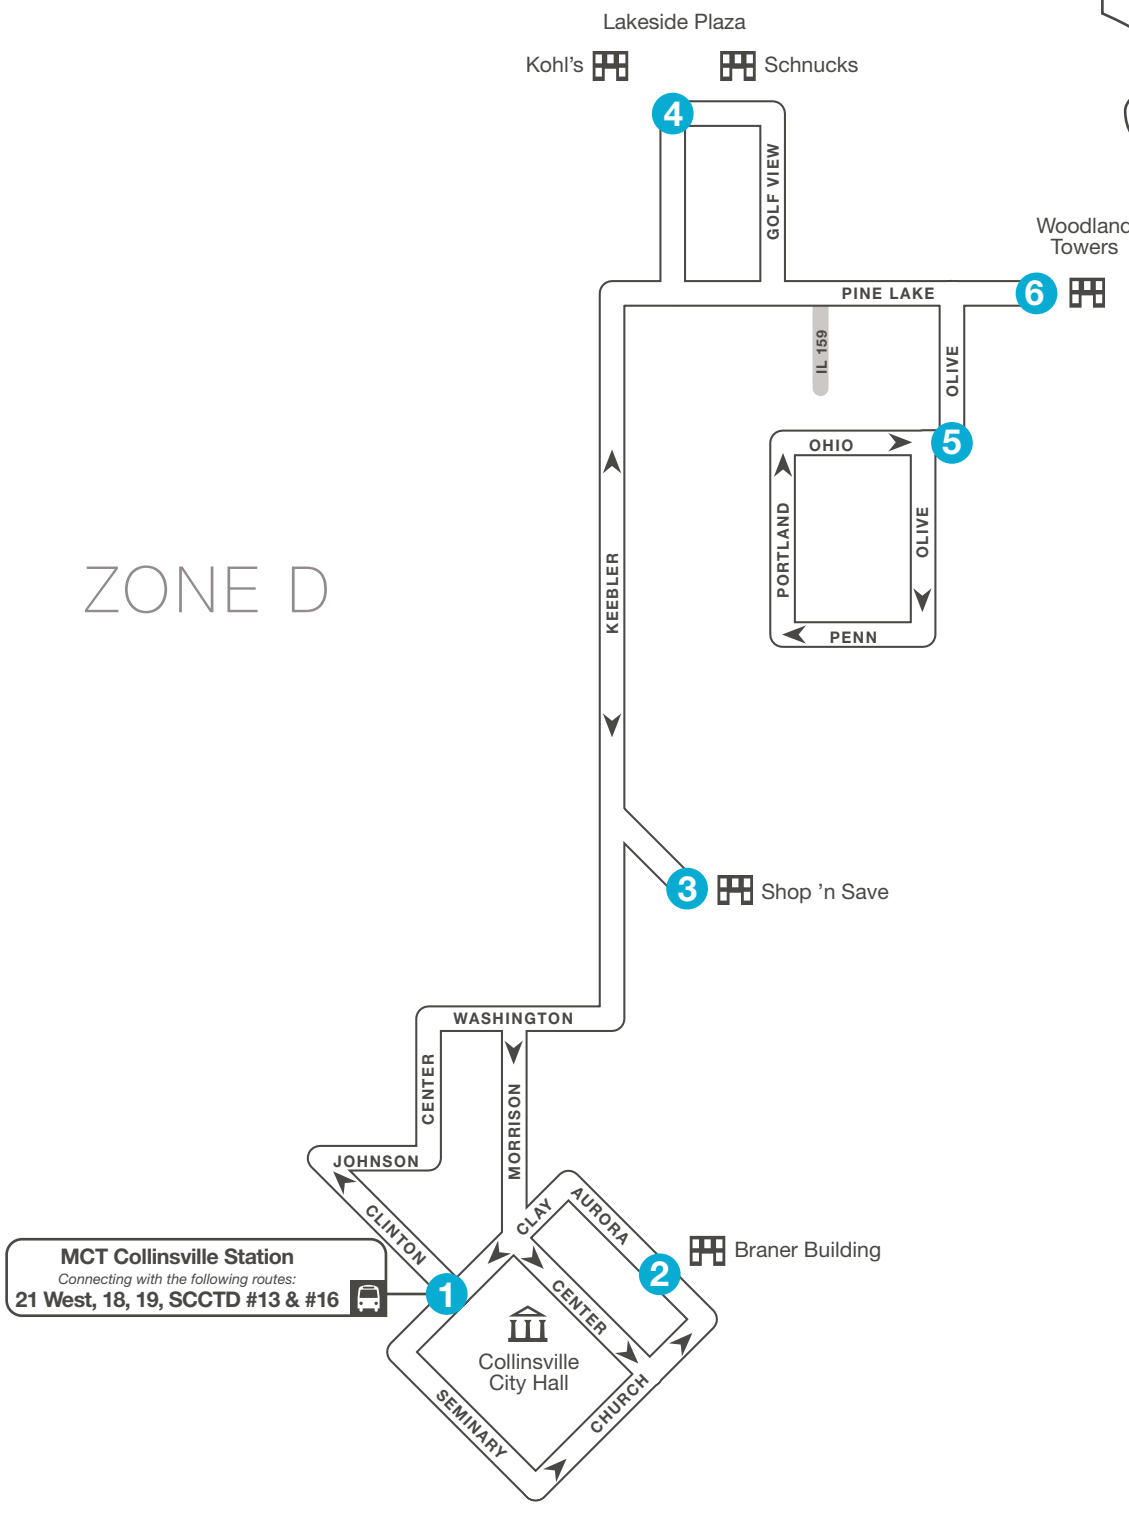

# Route 15 – East Collinsville Shuttle

## COLLINSVILLE STATION TO WOODLAND TOWERS

0 Timepoint  
 Bus Route  
 Crossroads

ZONE D

**MCT Collinsville Station**  
Connecting with the following routes:  
21 West, 18, 19, SCCTD #13 & #16

	1	2	3	4	5	6	4	3	2	1
	BUS STARTS	Bus Leaves	Bus Leaves	Bus Leaves	Bus Leaves	Bus Leaves	Bus Leaves	Bus Leaves	Bus Leaves	BUS ENDS
	Collinsville Station	Braner Building	Shop 'n Save	Lakeside Plaza	Ohio & Olive	Woodland Towers	Lakeside Plaza	Shop 'n Save	Braner Building	Collinsville Station