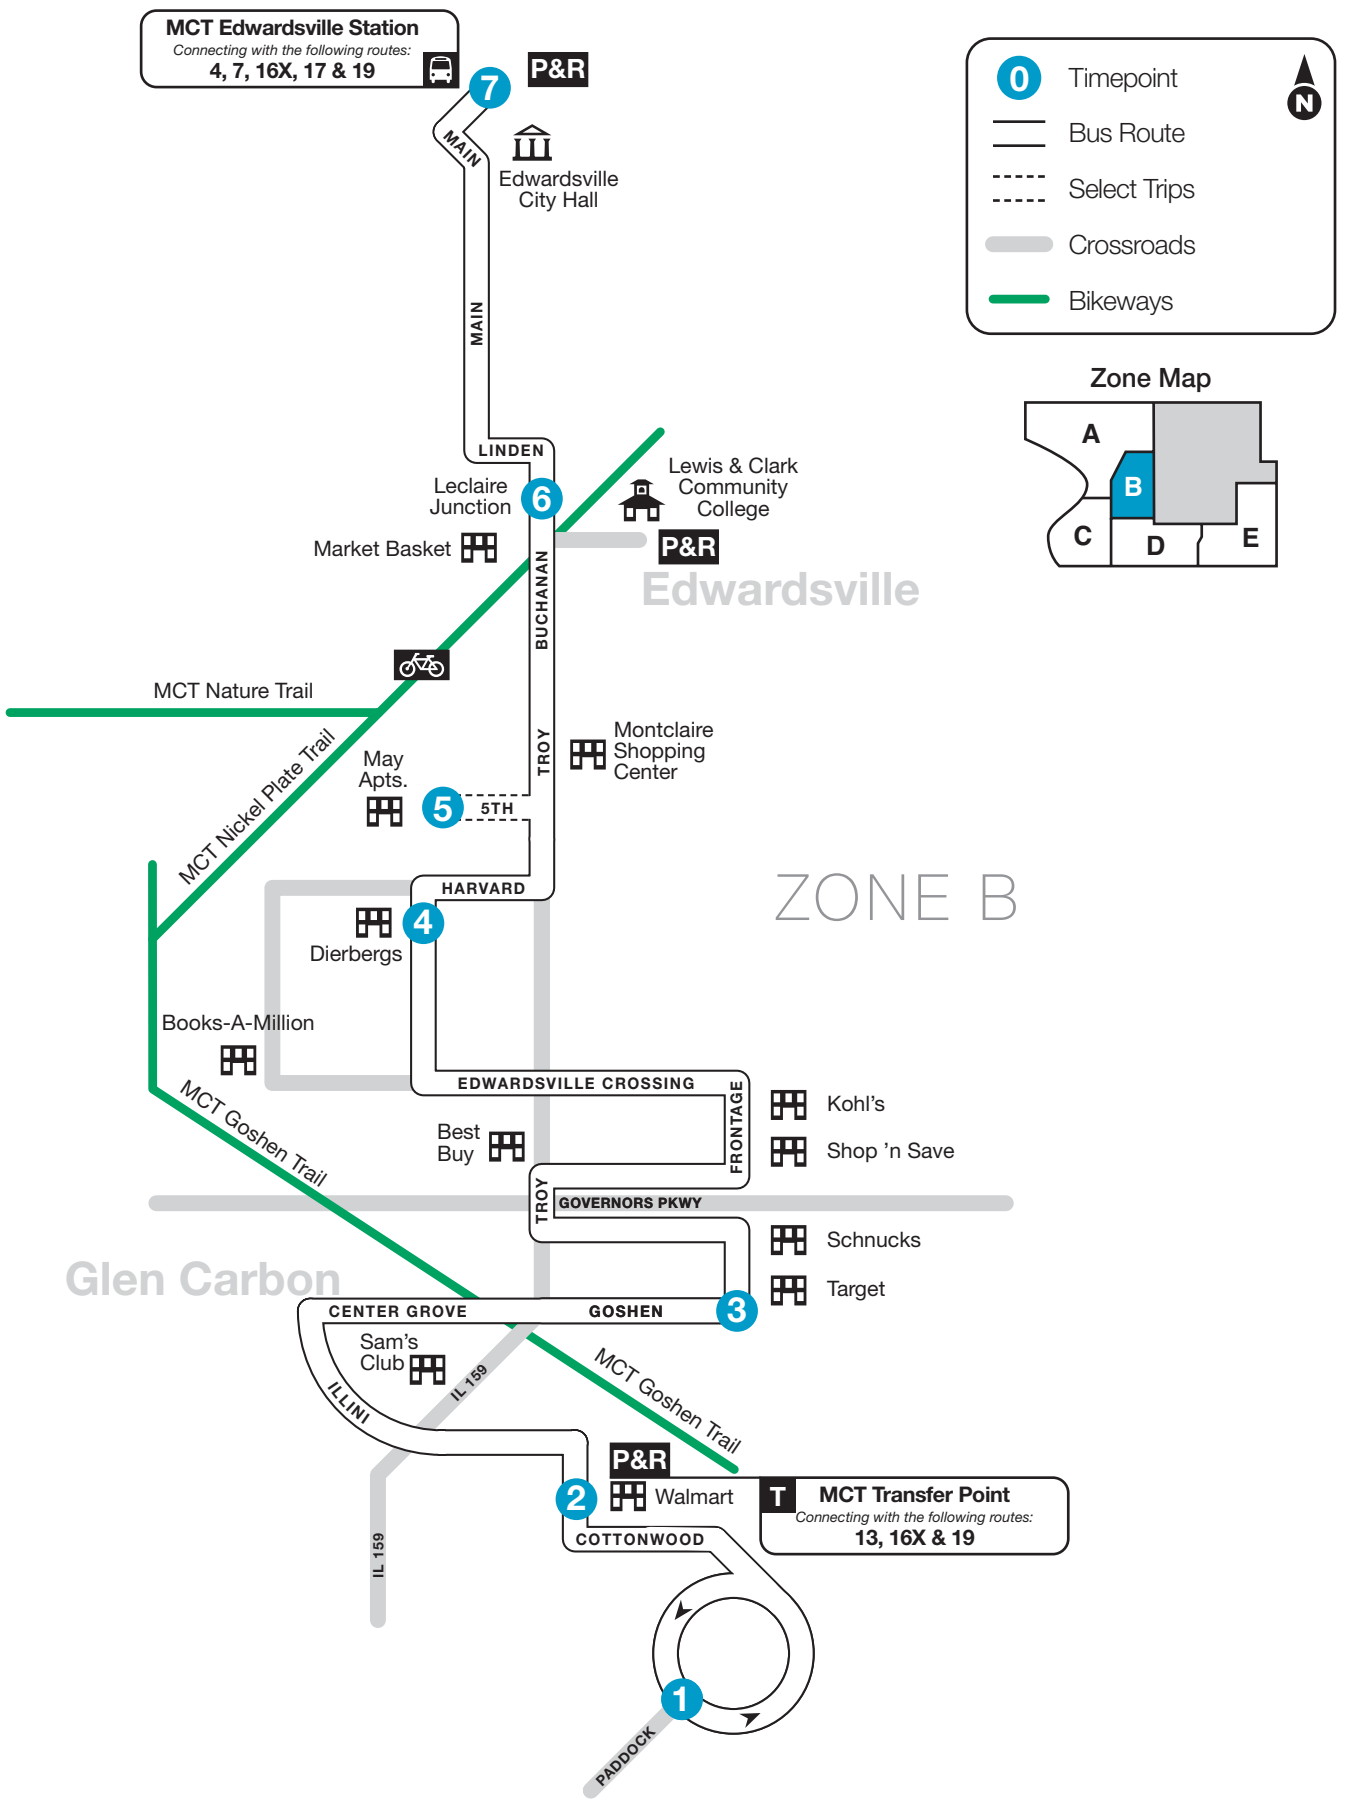

Route 16 – Edwardsville-Glen Carbon Shuttle

GLEN CARBON TO DOWNTOWN EDWARDSVILLE

- 1 BUS STARTS**
Village Circle
- 2 Bus Leaves**
Walmart
- 3 Bus Leaves**
Target
- 4 Bus Leaves**
Dierbergs
- 5 Bus Leaves**
May Apartments
- 6 Bus Leaves**
Leclaire Junction LCCC
- 7 BUS ENDS**
Edwardsville Station