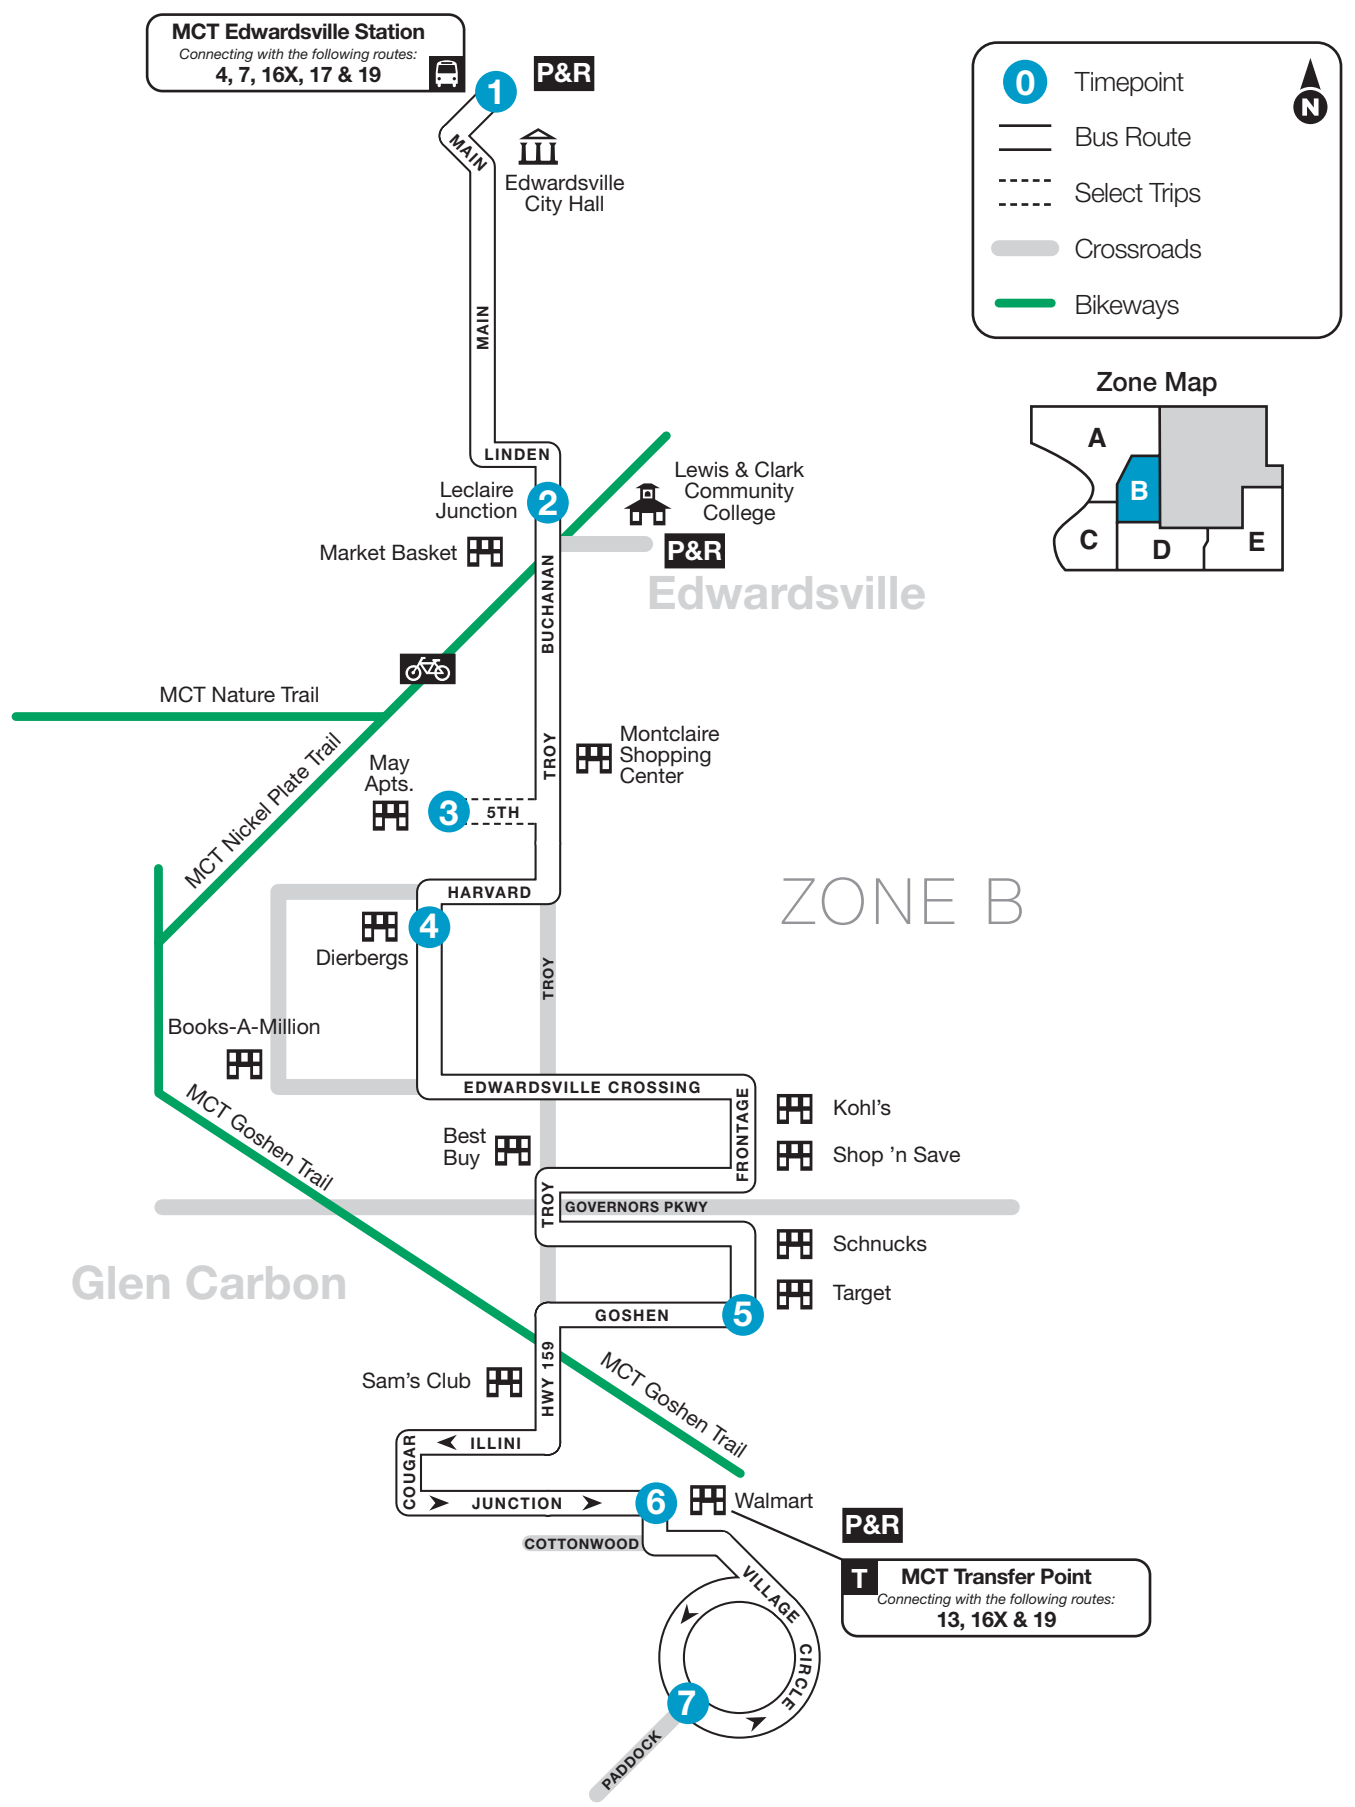

Route 16 – Edwardsville-Glen Carbon Shuttle

DOWNTOWN EDWARDSVILLE TO GLEN CARBON

1	2	3	4	5	6	7
BUS STARTS	Bus Leaves	Bus Leaves	Bus Leaves	Bus Leaves	Bus Leaves	BUS ENDS
Edwardsville Station	Leclaire Junction LCCC	May Apartments	Dierbergs	Target	Walmart	Village Circle

Instructions

North is always at the top of the timetable map.

The bus stops here at listed times. Look for the matching symbol below the map.

Transfer points and MCT Stations show where other bus routes intersect with this route.

Indicates points of interest.

Indicates Park & Ride Lots available along the route.

Bike Routes which may connect to the bus route.

Indicates select trips.

Times for bus stops along the route. The bus stops at other locations along the route as well. For details please call: (618) 797-4636 (INFO) or TDD (618) 797-6000.

Route 16 – Edwardsville-Glen Carbon Shuttle

GLEN CARBON TO DOWNTOWN EDWARDSVILLE

- 1 BUS STARTS**
Village Circle
- 2 Bus Leaves**
Walmart
- 3 Bus Leaves**
Target
- 4 Bus Leaves**
Dierbergs
- 5 Bus Leaves**
May Apartments
- 6 Bus Leaves**
Leclaire Junction LCCC
- 7 BUS ENDS**
Edwardsville Station