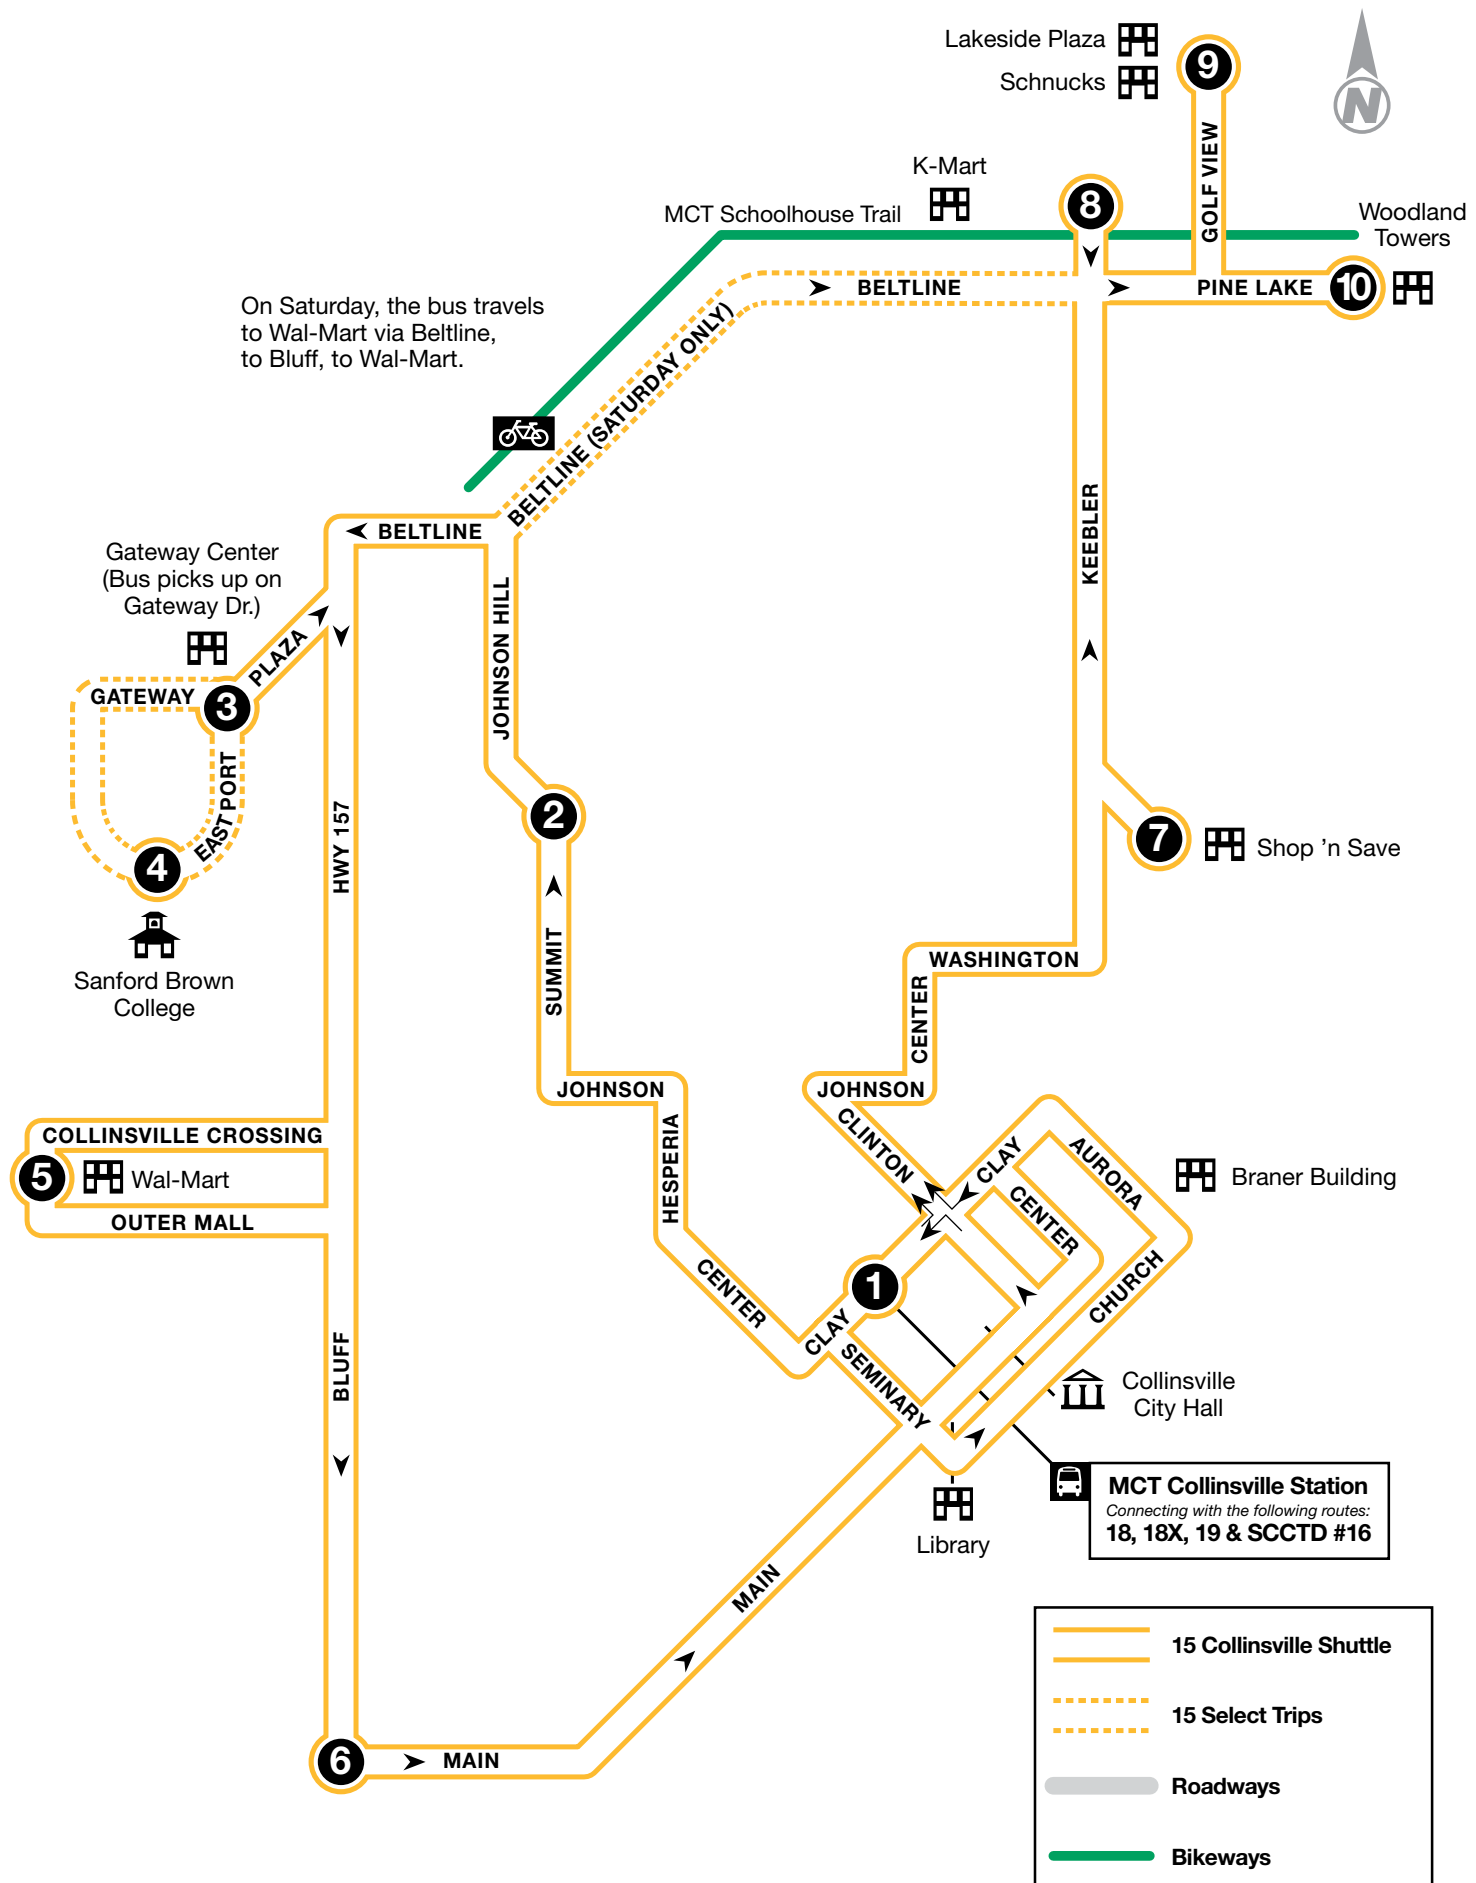

Collinsville Station to Woodland Towers

	1	2	3	4	5	6	1	7	8	9	10	
	BUS STARTS	Bus Leaves	Bus Leaves	Bus Leaves	Bus Arrives	Bus Leaves	Bus Leaves	Bus Leaves	Bus Leaves	Bus Leaves	BUS ENDS	
	Collinsville Station	Johnson Hill & Summit	Eastport Plaza	Sanford Brown	Wal-Mart	W. Main & HWY 157	Collinsville Station	Collinsville Station	Shop 'n Save	K-Mart	Lakeside Plaza	Woodland Towers
MONDAY – FRIDAY												
AM	–	–	5:39	–	5:45	5:48	5:53	5:58	6:09	6:13	6:18	6:25
	6:29	6:34	6:39	–	6:45	6:48	6:53	6:58	7:09	7:13	7:18	7:25
	7:28	7:33	7:38	7:39	7:45	7:48	7:53	7:58	8:09	8:13	8:18	8:25
	8:29	8:34	8:39	–	8:45	8:48	8:53	8:58	9:09	9:13	9:18	9:25
	9:28	9:33	9:38	9:39	9:45	9:48	9:53	9:58	10:09	10:13	10:18	10:25
	10:29	10:34	10:39	–	10:45	10:48	10:53	10:58	11:09	11:13	11:18	11:25
	11:28	11:33	11:38	11:39	11:45	11:48	11:53	11:58	12:09	12:13	12:18	12:25
PM	12:29	12:34	12:39	–	12:45	12:48	12:53	12:58	1:09	1:13	1:18	1:25
	1:29	1:34	1:39	–	1:45	1:48	1:53	1:58	2:09	2:13	2:18	2:25
	2:28	2:33	2:38	2:39	2:45	2:48	2:53	2:58	3:09	3:13	3:18	3:25
	3:28	3:33	3:38	3:39	3:45	3:48	3:53	3:58	4:09	4:13	4:18	4:25
	4:28	4:33	4:38	4:39	4:45	4:48	4:53	4:58	5:09	5:13	5:18	5:25
	5:29	5:34	5:39	–	5:45	5:48	5:53	–	–	–	–	–
	6:29	6:34	6:39	–	6:45	6:48	6:53	–	–	–	–	–
SATURDAY												
AM	8:08	8:13	–	–	8:20	–	–	–	–	–	8:28	8:35
	9:08	9:13	–	–	9:20	–	–	–	–	–	9:28	9:35
	10:08	10:13	–	–	10:20	–	–	–	–	–	10:28	10:35
	11:08	11:13	–	–	11:20	–	–	–	–	–	11:28	11:35
PM	12:08	12:13	–	–	12:20	–	–	–	–	–	12:28	12:35
	1:08	1:13	–	–	1:20	–	–	–	–	–	1:28	1:35
	2:08	2:13	–	–	2:20	–	–	–	–	–	2:28	2:35
	3:08	3:13	–	–	3:20	–	–	–	–	–	3:28	3:35
	4:08	4:13	–	–	4:20	–	–	–	–	–	4:28	4:35
	5:08	5:13	–	–	5:20	–	–	–	–	–	5:28	5:35