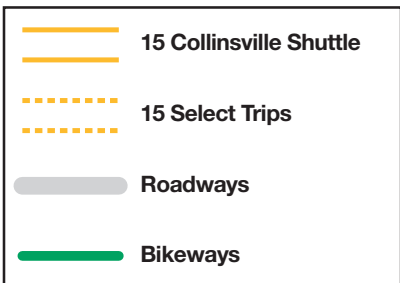

On Saturday, the bus travels to Wal-Mart via Beltline, to Bluff, to Wal-Mart.

MCT Collinsville Station
Connecting with the following routes:
18, 19, SCCTD #13 & SCCTD #16

1	2	3	4	5	6	7	8	9	10	5	
BUS STARTS	Bus Leaves	Bus Leaves	Bus Leaves	Bus Arrives	Bus Leaves	Bus Leaves	Bus Leaves	Bus Leaves	Bus Leaves	Bus Leaves	
Woodland Towers	Lakeside Plaza	Kmart	Shop 'n Save	Collinsville Station	Collinsville Station	W. Main & HWY 157	Walmart	Eastport Plaza	Sanford Brown	Johnson Hill & Summit	Collinsville Station