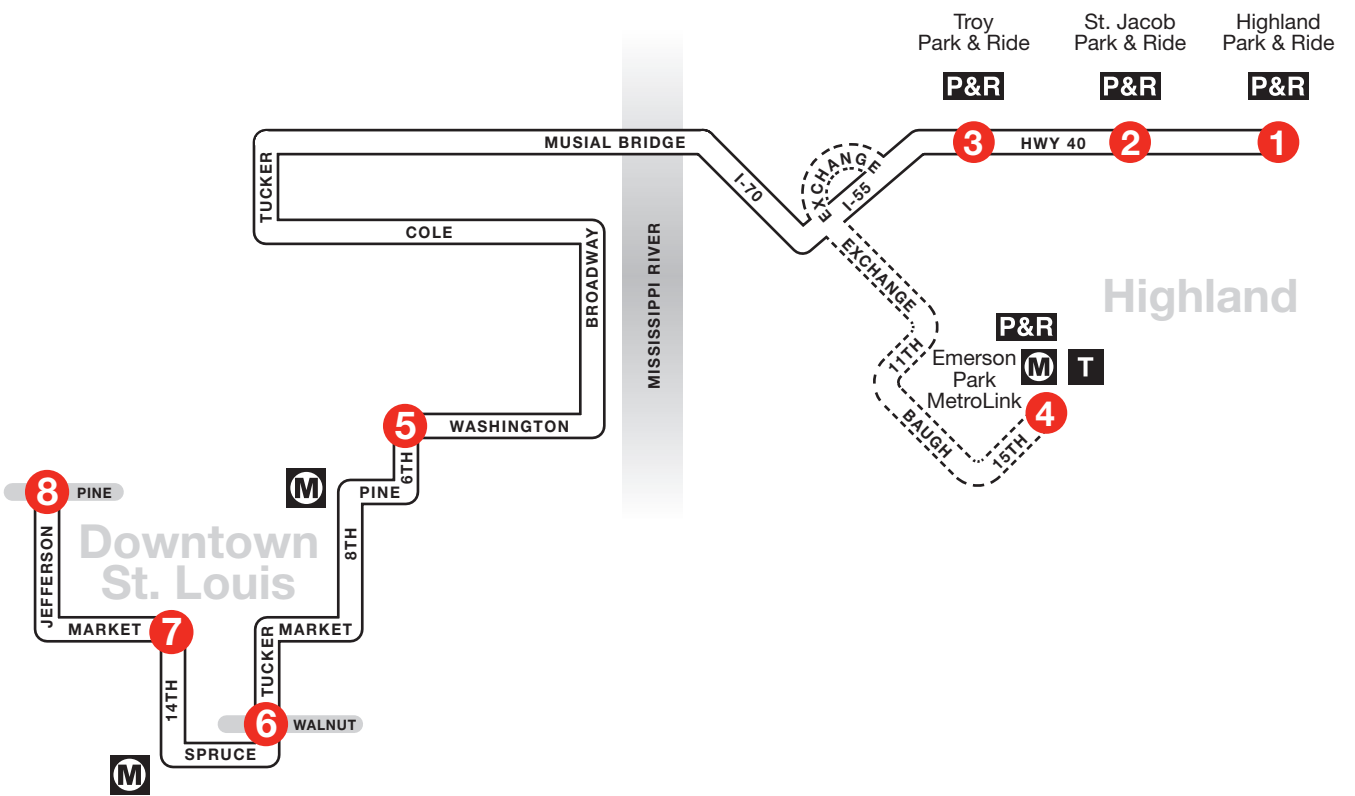

Route 14X – Highland Express

HIGHLAND TO ST. LOUIS

Downtown St. Louis Stops:

- Broadway at Convention Plaza
- 6th & Washington
- 6th & Locust
- 6th & Pine
- 8th & Pine
- Market & 8th
- Market & 10th
- Tucker & Walnut
- Tucker & Spruce
- Spruce & 13th
- Spruce & 14th
- Market & 14th
- Market & 16th
- Market & 17th
- Jefferson & Pine

Route 14X – Highland Express

ST. LOUIS TO HIGHLAND

Downtown St. Louis Stops:

- Jefferson & Pine
- Market & 18th
- Market & 16th
- Market & 14th
- Spruce & 13th
- Tucker & Clark
- Tucker & Market
- Market & 10th
- 7th & Market
- 7th & Pine
- 7th & Locust
- Washington & 6th

1

BUS STARTS
Jefferson & Pine

2

Bus Leaves
14th & Market

3

Bus Leaves
Tucker & Market

4

Bus Leaves
7th & Locust

14X

DESIGNATED STOPS ONLY

Highland Express

- Highland**
Highland Park & Ride Lot
- St. Jacob**
St. Jacob Park & Ride Lot
- Troy**
Troy Park & Ride Lot
- Emerson Park**
Metrolink Station
- Downtown St. Louis**