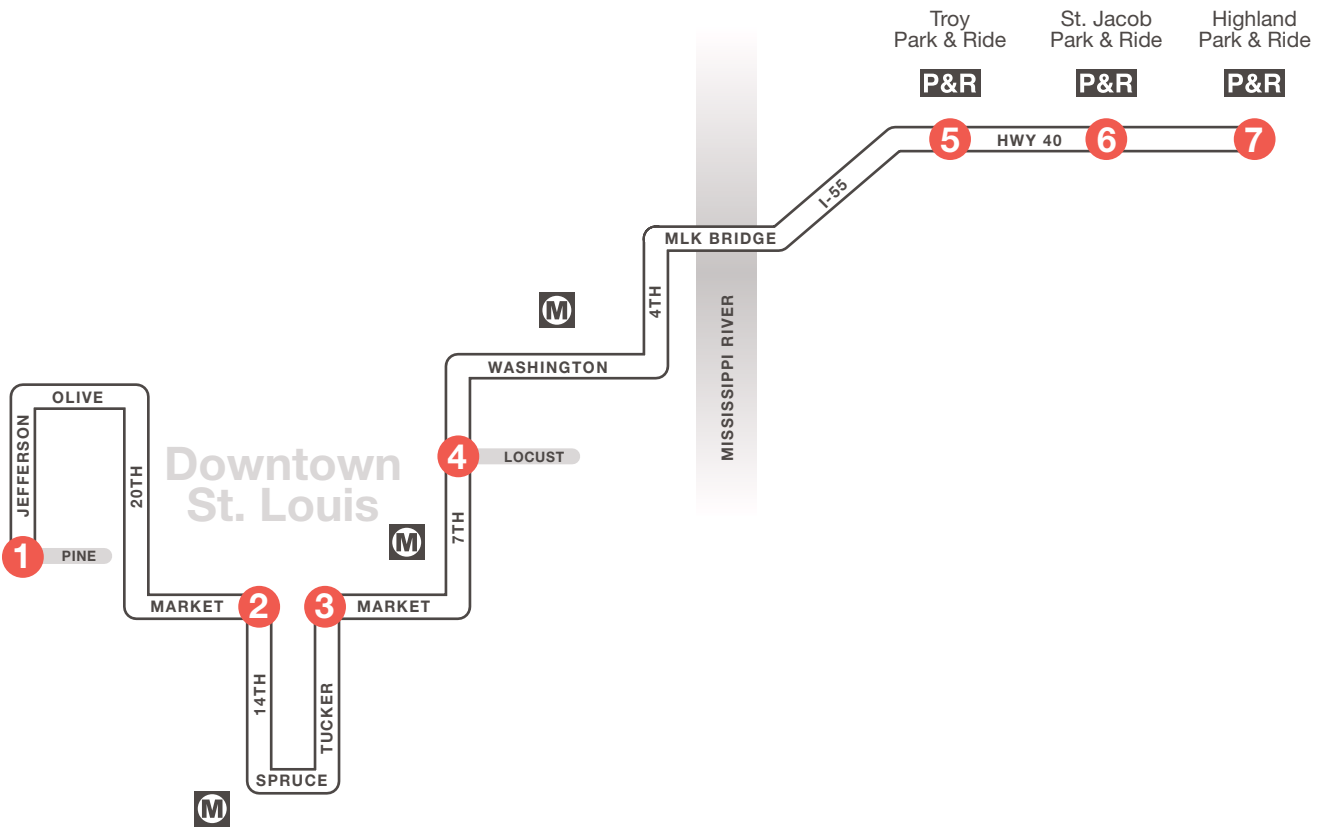

# Route 14X – Highland Express

## ST. LOUIS TO HIGHLAND

### Downtown St. Louis Stops:

- Jefferson & Pine
- Market & 18th
- Market & 16th
- Market & 14th
- Spruce & 13th
- Tucker & Clark
- Tucker & Market
- Market & 10th
- 7th & Market
- 7th & Pine
- 7th & Locust
- Washington & 6th

# 14X

Highland Express

DESIGNATED STOPS ONLY

MAY 6 2018

Highland  
Highland Park & Ride Lot

St. Jacob  
St. Jacob Park & Ride Lot

Troy  
Troy Park & Ride Lot

Emerson Park  
Metrolink Station