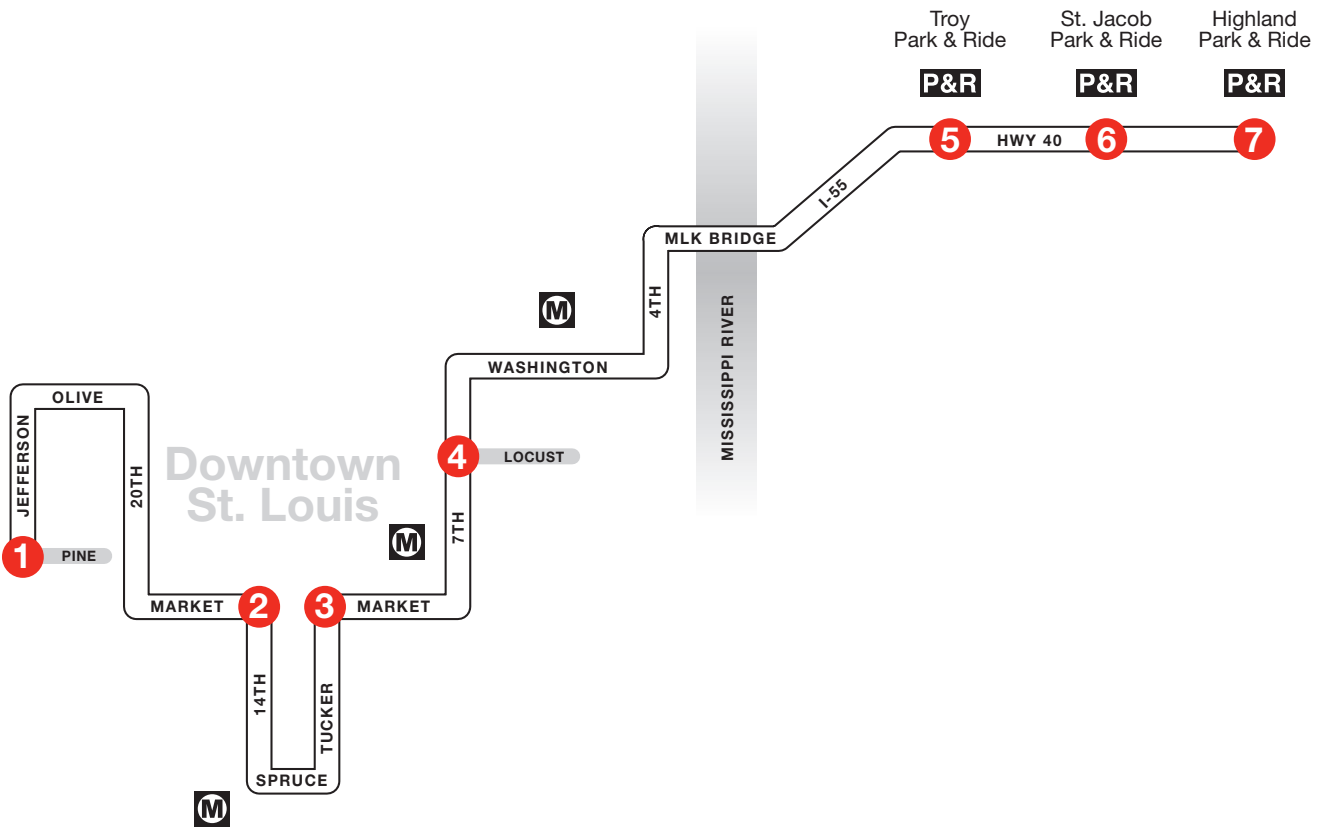

Route 14X – Highland Express

HIGHLAND TO ST. LOUIS

Downtown St. Louis Stops:

- Broadway at Convention Plaza
- 6th & Washington
- 6th & Locust
- 6th & Pine
- 8th & Pine
- Market & 8th
- Market & 10th
- Tucker & Walnut
- Tucker & Spruce
- Spruce & 13th
- Spruce & 14th
- Market & 14th
- Market & 16th
- Market & 17th
- Jefferson & Pine

Route 14X – Highland Express

ST. LOUIS TO HIGHLAND

Downtown St. Louis Stops:

- Jefferson & Pine
- Market & 18th
- Market & 16th
- Market & 14th
- Spruce & 13th
- Tucker & Clark
- Tucker & Market
- Market & 10th
- 7th & Market
- 7th & Pine
- 7th & Locust
- Washington & 6th

1

BUS STARTS
Jefferson & Pine

2

Bus Leaves
14th & Market

3

Bus Leaves
Tucker & Market

4

Bus Leaves
7th & Locust

14X

DESIGNATED STOPS ONLY

Highland Express

- Highland**
Highland Park & Ride Lot
- St. Jacob**
St. Jacob Park & Ride Lot
- Troy**
Troy Park & Ride Lot
- Emerson Park**
Metrolink Station
- Downtown St. Louis**