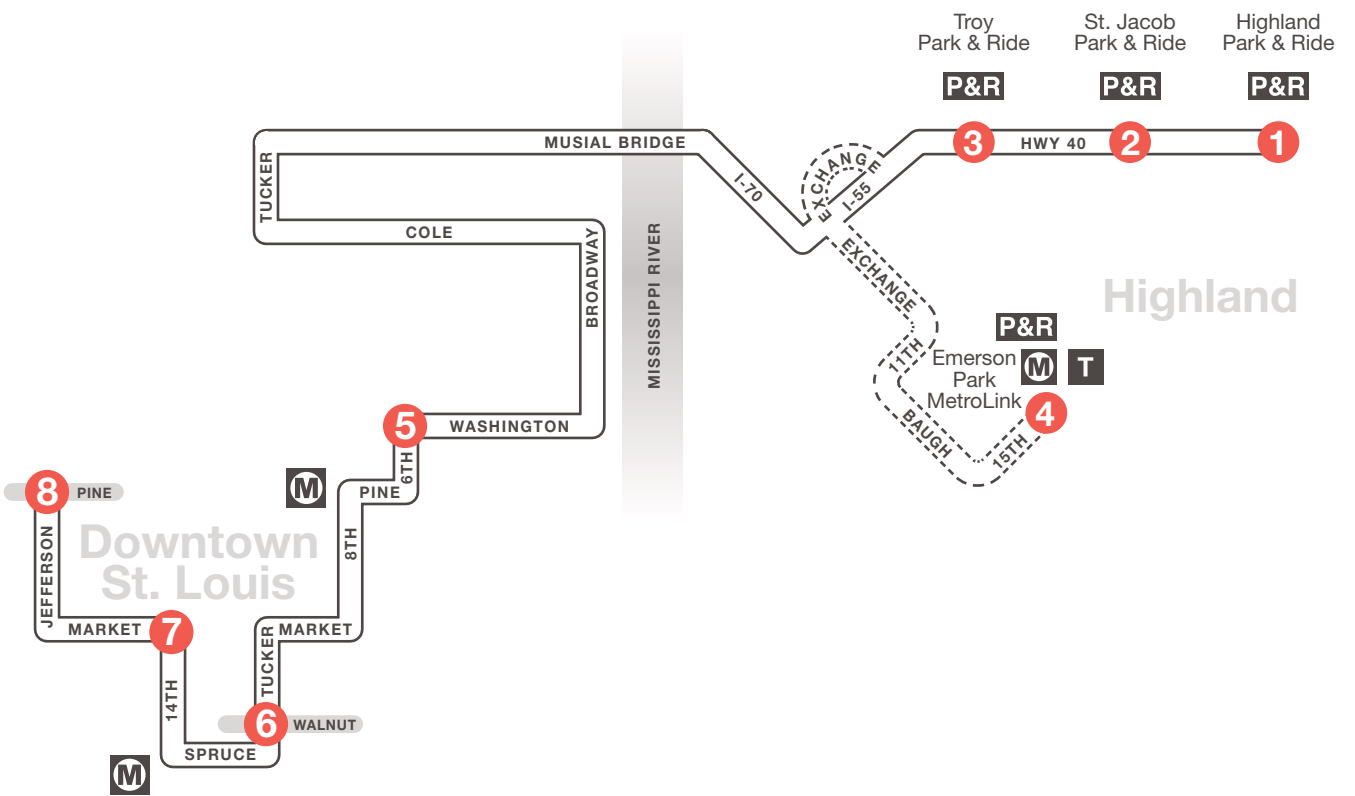

# Route 14X – Highland Express

### Downtown St. Louis Stops:

- Broadway at Convention Plaza
- 6th & Washington
- 6th & Locust
- 6th & Pine
- 8th & Pine
- Market & 8th
- Market & 10th
- Tucker & Walnut
- Tucker & Spruce
- Spruce & 13th
- 14th & Spruce
- Market & 14th
- Market & 16th
- Market & 17th
- Jefferson & Pine

### Downtown St. Louis Stops:

- Jefferson & Pine
- Market & 18th
- Market & 16th
- Market & 14th
- Spruce & 13th
- Tucker & Clark
- Tucker & Market
- Market & 10th
- 7th & Market
- 7th & Pine
- 7th & Locust
- Washington & 6th

**1**  
**BUS STARTS**  
Jefferson & Pine

**2**  
**Bus Leaves**  
14th & Market

**3**  
**Bus Leaves**  
Tucker & Market

**4**  
**Bus Leaves**  
7th & Locust

**5**  
**Bus Leaves**  
Troy Park & Ride

**6**  
**Bus Leaves**  
St. Jacob Park & Ride