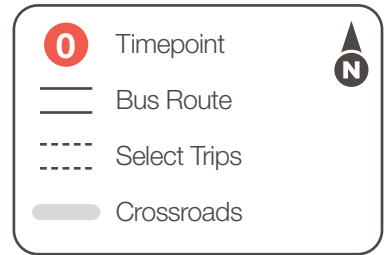

# Route 14X – Highland Express

### Downtown St. Louis Stops:

- Broadway at Convention Plaza
- 6th & Washington
- 6th & Locust
- 6th & Pine
- 8th & Pine
- Market & 8th
- Market & 10th
- Tucker & Walnut
- Tucker & Spruce
- Spruce & 13th
- 14th & Spruce
- Market & 14th
- Market & 16th
- Market & 17th
- Jefferson & Pine