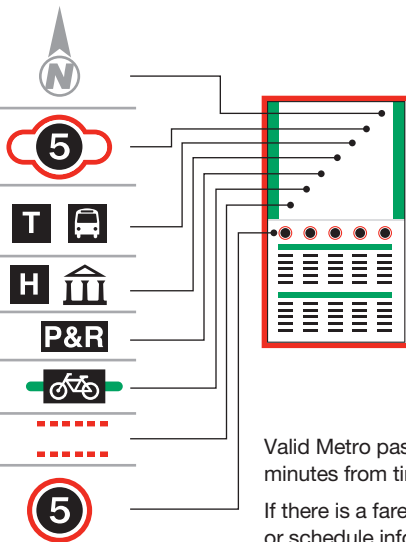

Instructions

North is always at the top of the timetable map.

The bus stops here at listed times. Look for the matching symbol below the map.

Transfer points and MCT Stations show where other bus routes intersect with this route.

Indicates points of interest.

Indicates Park & Ride Lots available along the route.

Bike Routes which may connect to the bus route.

Indicates select trips.

Times for bus stops along the route. The bus stops at other locations along the route as well. For details please call: (618) 931-7433 or TDD (618) 797-6000.

Instrucciones

El norte está siempre en lo alto del horario.

El autobús para aquí a las horas marcadas. Busque el símbolo que corresponda debajo del mapa.

Puntos de transferencia y estaciones de MCT donde otras líneas de autobús cruzan esta ruta.