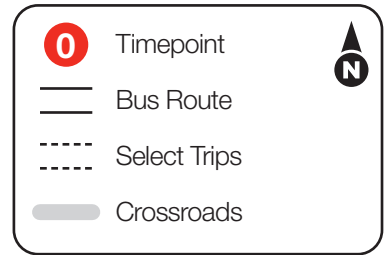

Route 14X – Highland Express

HIGHLAND TO ST. LOUIS

Downtown St. Louis Stops:

- Broadway at Convention Plaza
- 6th & Washington
- 6th & Locust
- 6th & Pine
- 8th & Pine
- Market & 8th
- Market & 10th
- Tucker & Walnut
- Tucker & Spruce
- Spruce & 13th
- Spruce & 14th
- Market & 14th
- Market & 16th
- Market & 17th
- Jefferson & Pine

Instructions

North is always at the top of the timetable map.

The bus stops here at listed times. Look for the matching symbol below the map.

Transfer points and MCT Stations show where other bus routes intersect with this route.

Indicates points of interest.

Indicates Park & Ride Lots available along the route.

Bike Routes which may connect to the bus route.

Indicates select trips.

Times for bus stops along the route. The bus stops at other locations along the route as well. For details please call: (618) 797-4636 (INFO) or TDD (618) 797-6000.

1

BUS STARTS
Jefferson & Pine

2

Bus Leaves
14th & Market

3

Bus Leaves
Tucker & Market

4

Bus Leaves
7th & Locust