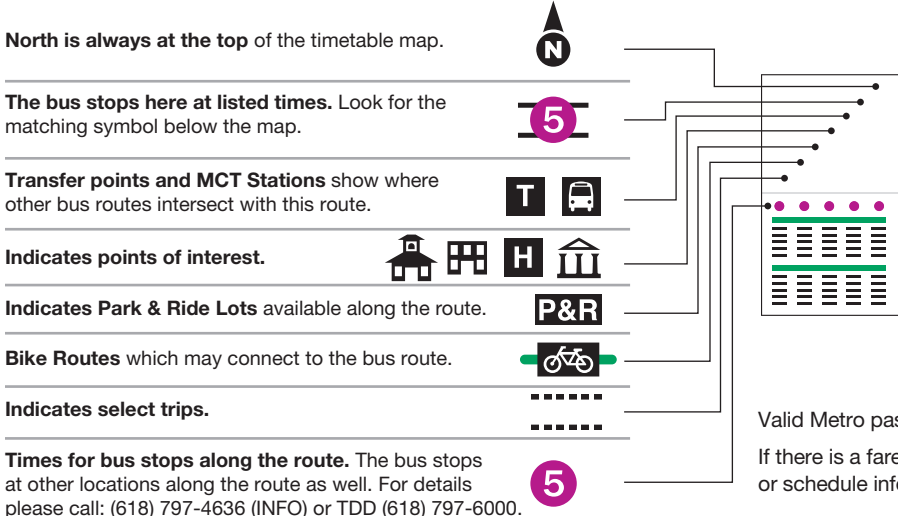

Instructions

Cash Fares	Adult	Seniors¹ Disabled² Children under 5	Seniors³ Disabled⁴ Children 5-12	Passes		
	MCT Shuttle	$1.50	FREE		$0.75	2-HR Zone $2
MCT Cross County	$2.00	FREE	$1.00	2-HR Regional $3		
MCT Regional	$3.00	FREE	$1.50	Express Round Trip $5		
MCT Express	$3.50	FREE	$1.75	Local Monthly $50