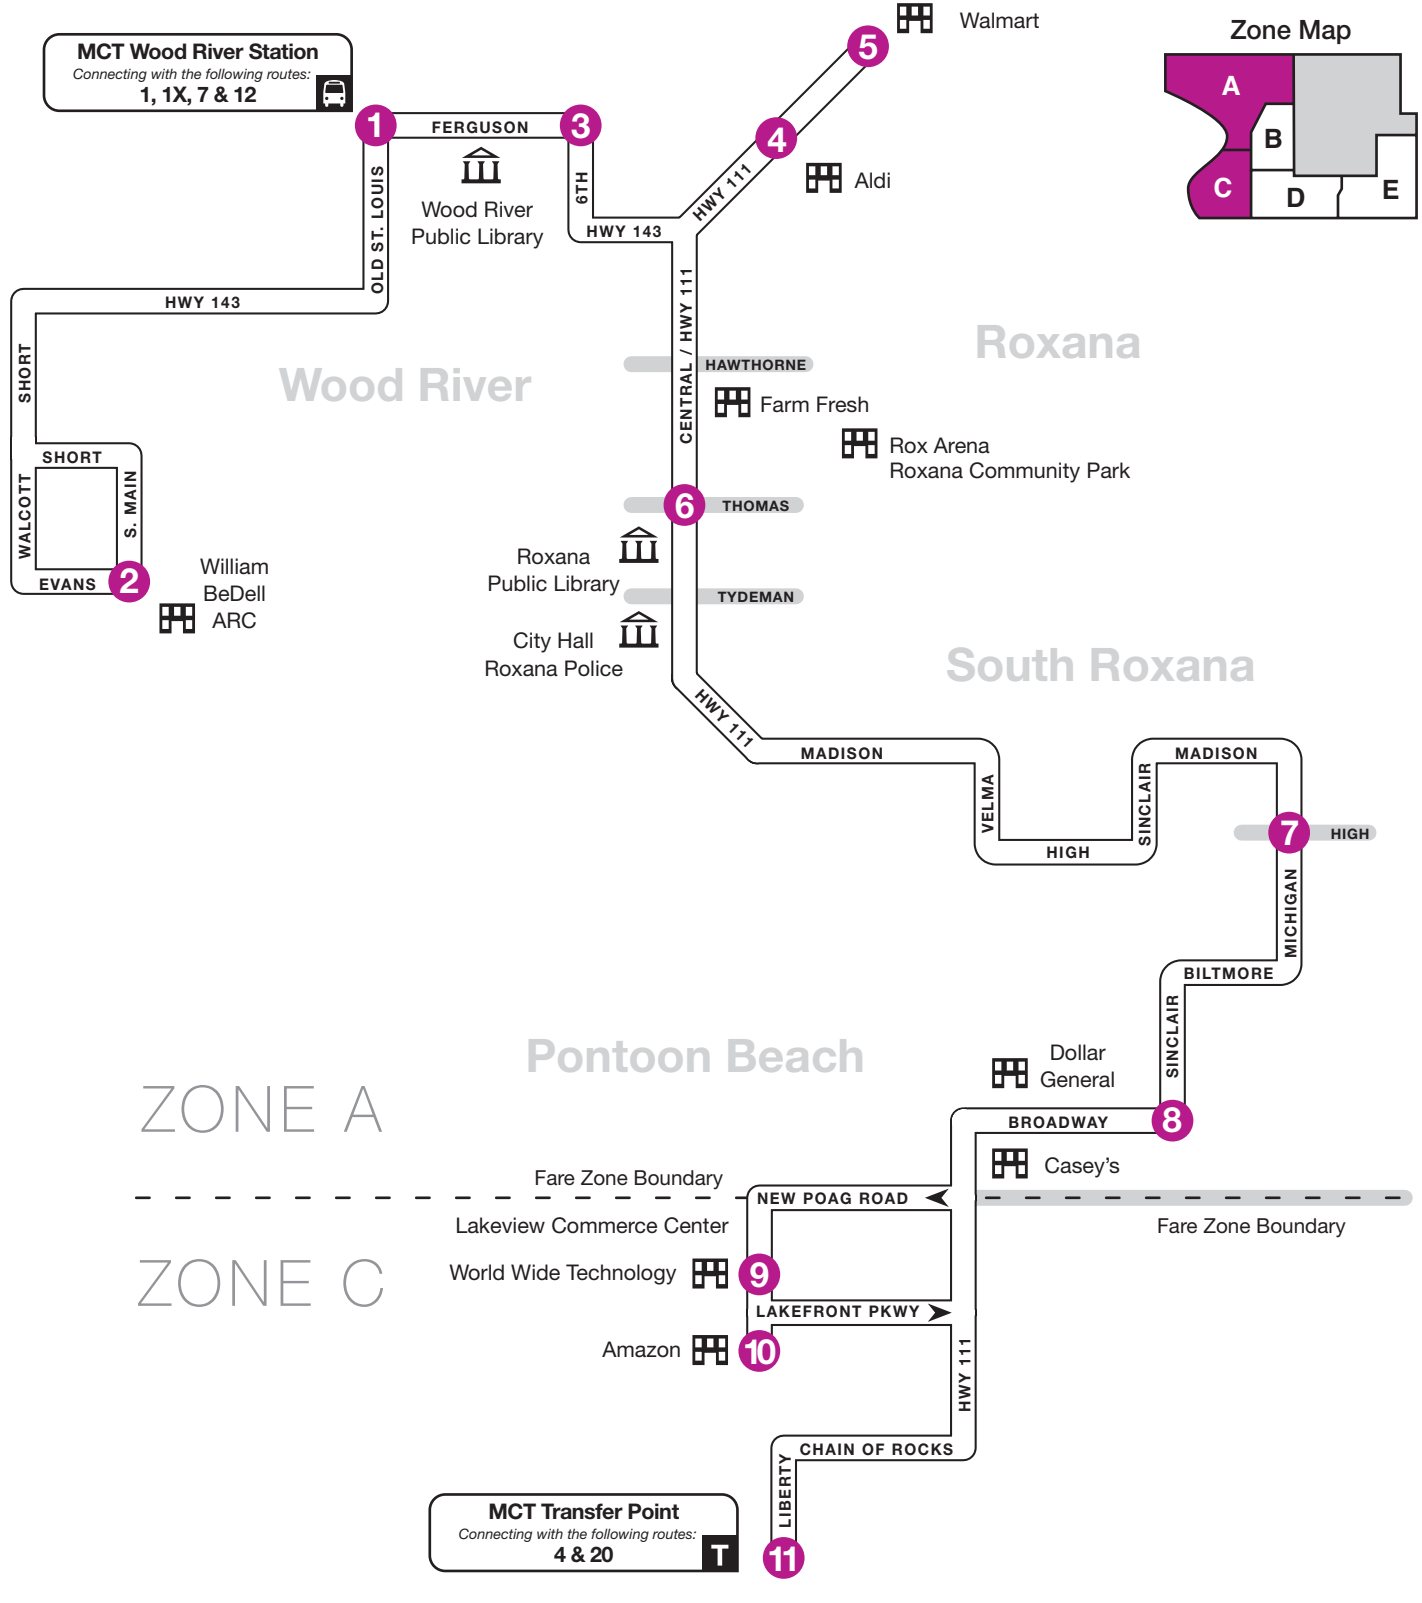

Route 6 – Roxana-Pontoon Beach

WOOD RIVER STATION TO PONTOON BEACH

1	2	3	4	5	6	7	8	9	10	11
BUS STARTS	Bus Leaves	Bus Leaves	Bus Leaves	Bus Leaves	Bus Leaves	Bus Leaves	Bus Leaves	Bus Leaves	Bus Leaves	BUS ENDS
Wood River Station	S. Main & Evans	Ferguson & 6th	Wood River Aldi	Wood River Walmart	Central & Thomas	Michigan & High	Sinclair & Broadway	World Wide Tech	Amazon Lakeview	Liberty & Chain of Rocks