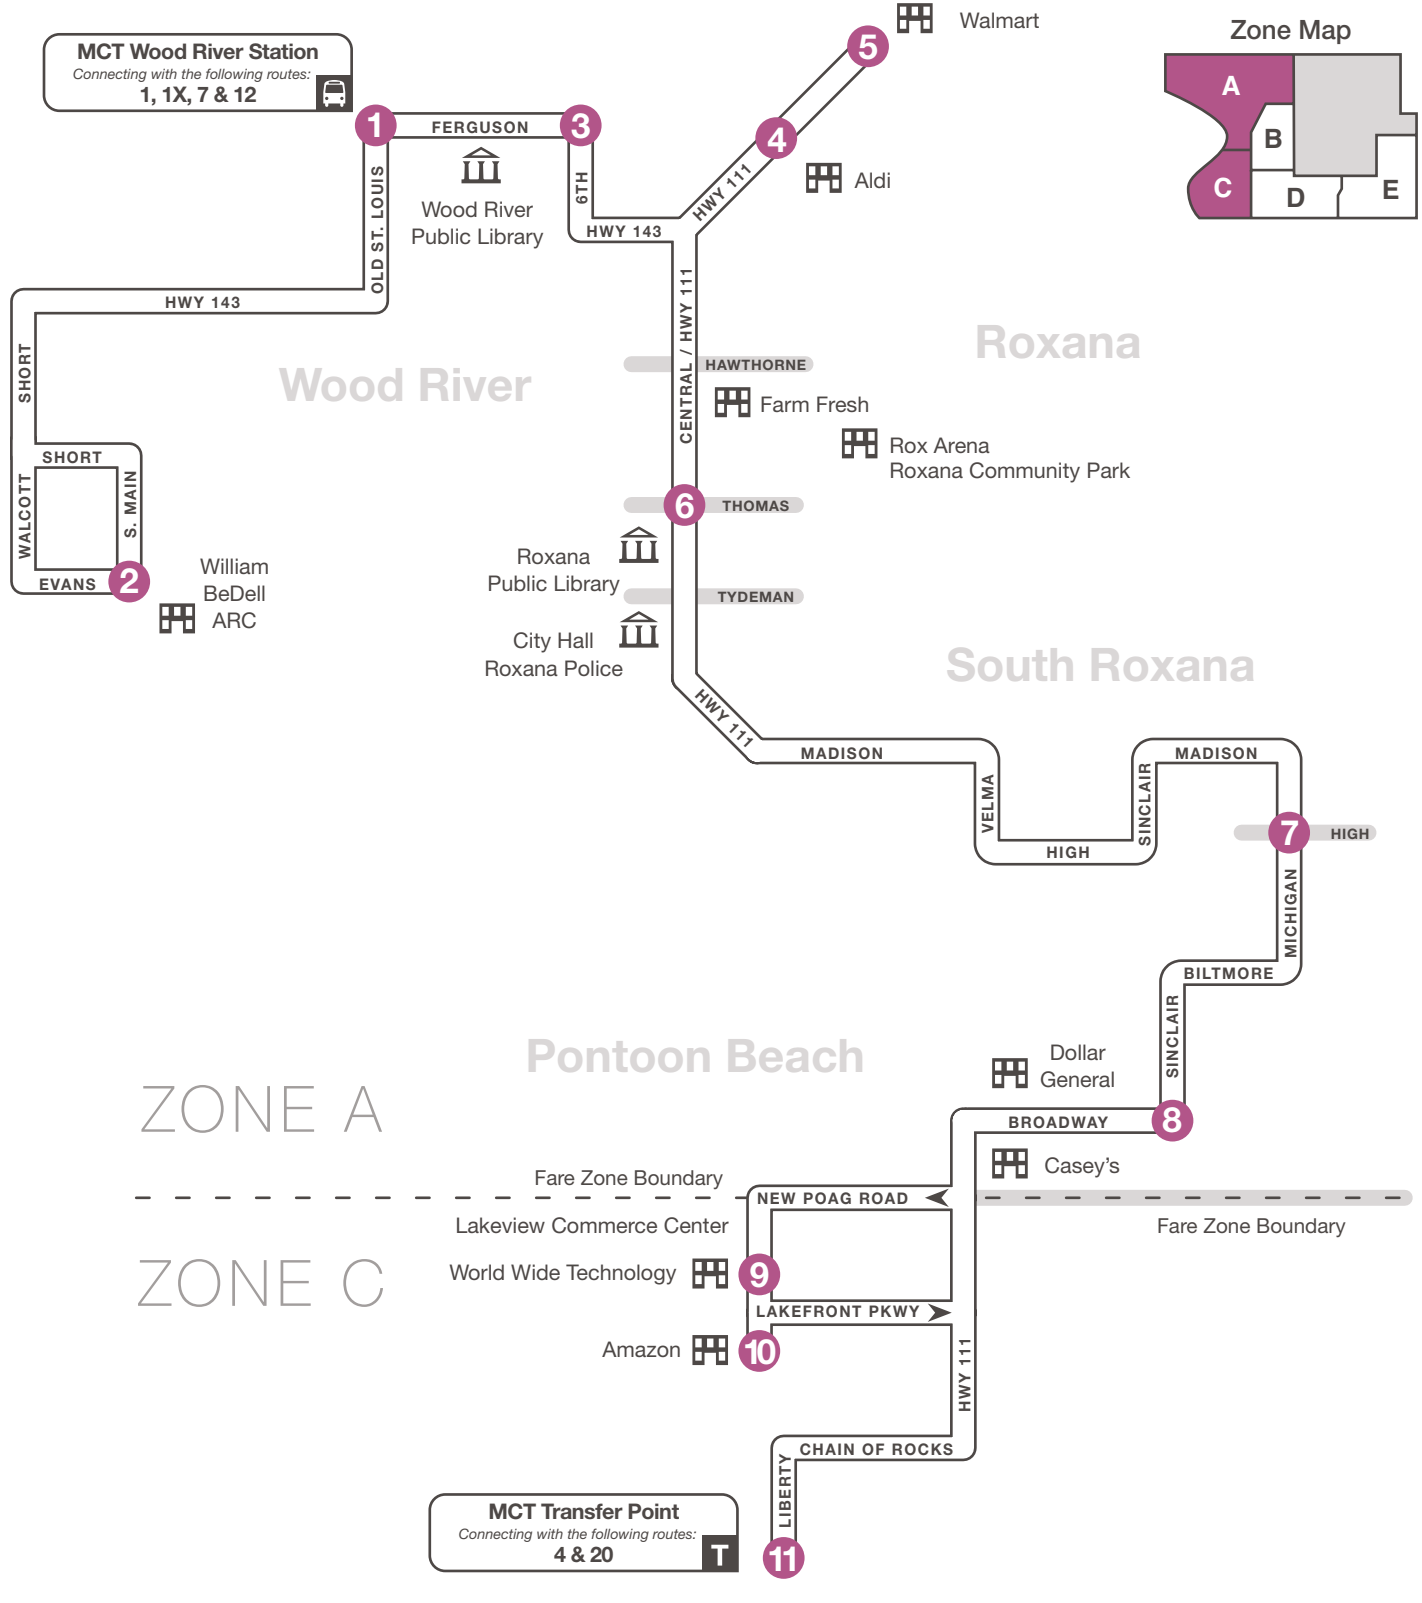

# Route 6 – Roxana-Pontoon Beach

## WOOD RIVER STATION TO PONTOON BEACH

1	2	3	4	5	6	7	8	9	10	11
<b>BUS STARTS</b>	<b>Bus Leaves</b>	<b>Bus Leaves</b>	<b>Bus Leaves</b>	<b>Bus Leaves</b>	<b>Bus Leaves</b>	<b>Bus Leaves</b>	<b>Bus Leaves</b>	<b>Bus Leaves</b>	<b>Bus Leaves</b>	<b>BUS ENDS</b>
Wood River Station	S.Main & Evans	Ferguson & 6th	Wood River Aldi	Wood River Walmart	Central & Thomas	Michigan & High	Sinclair & Broadway	World Wide Tech	Amazon Lakeview	Liberty & Chain of Rocks