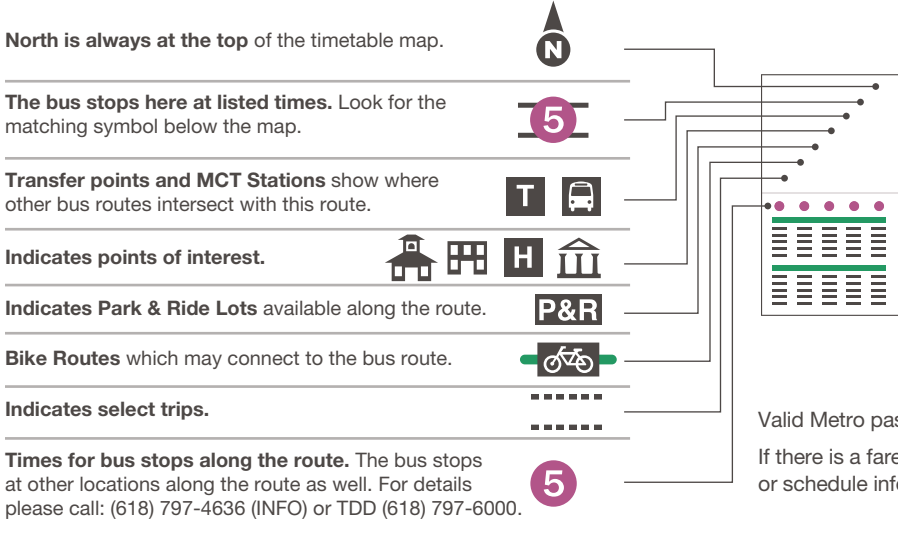

Instructions

Cash Fares	Adult	Seniors¹ Disabled² Children under 5	Seniors³ Disabled⁴ Children 5-12	Passes		
	MCT Shuttle	$1.50	FREE		$0.75	2-HR Zone $2
MCT Cross County	$2.00	FREE	$1.00	2-HR Regional $3		
MCT Regional	$3.00	FREE	$1.50	Express Round Trip $5		
MCT Express	$3.50	FREE	$1.75	Local Monthly $50		
				System Monthly $70		
				Student Monthly $20		

1 Seniors (65 and up) with MCT Senior Free Ride ID.
2 Registered ADA Paratransit users with valid MCT Paratransit ID, MCT ADA ID, or MCT Circuit Breaker ID.
3 Seniors (65 and up) with MCT Half Fare ID or Metro Reduced Fare Permit. Medicare cardholders eligible.
4 Persons incapacitated with MCT Half Fare ID or Metro Reduced Fare Permit. Medicare cardholders eligible.

Valid Metro passes and tickets are accepted for value toward fare.
If there is a fare or transfer dispute, pay the fare as requested and contact MCT. For additional fare or schedule information, call (618) 797-4636 (INFO) or TDD (618) 797-6000.