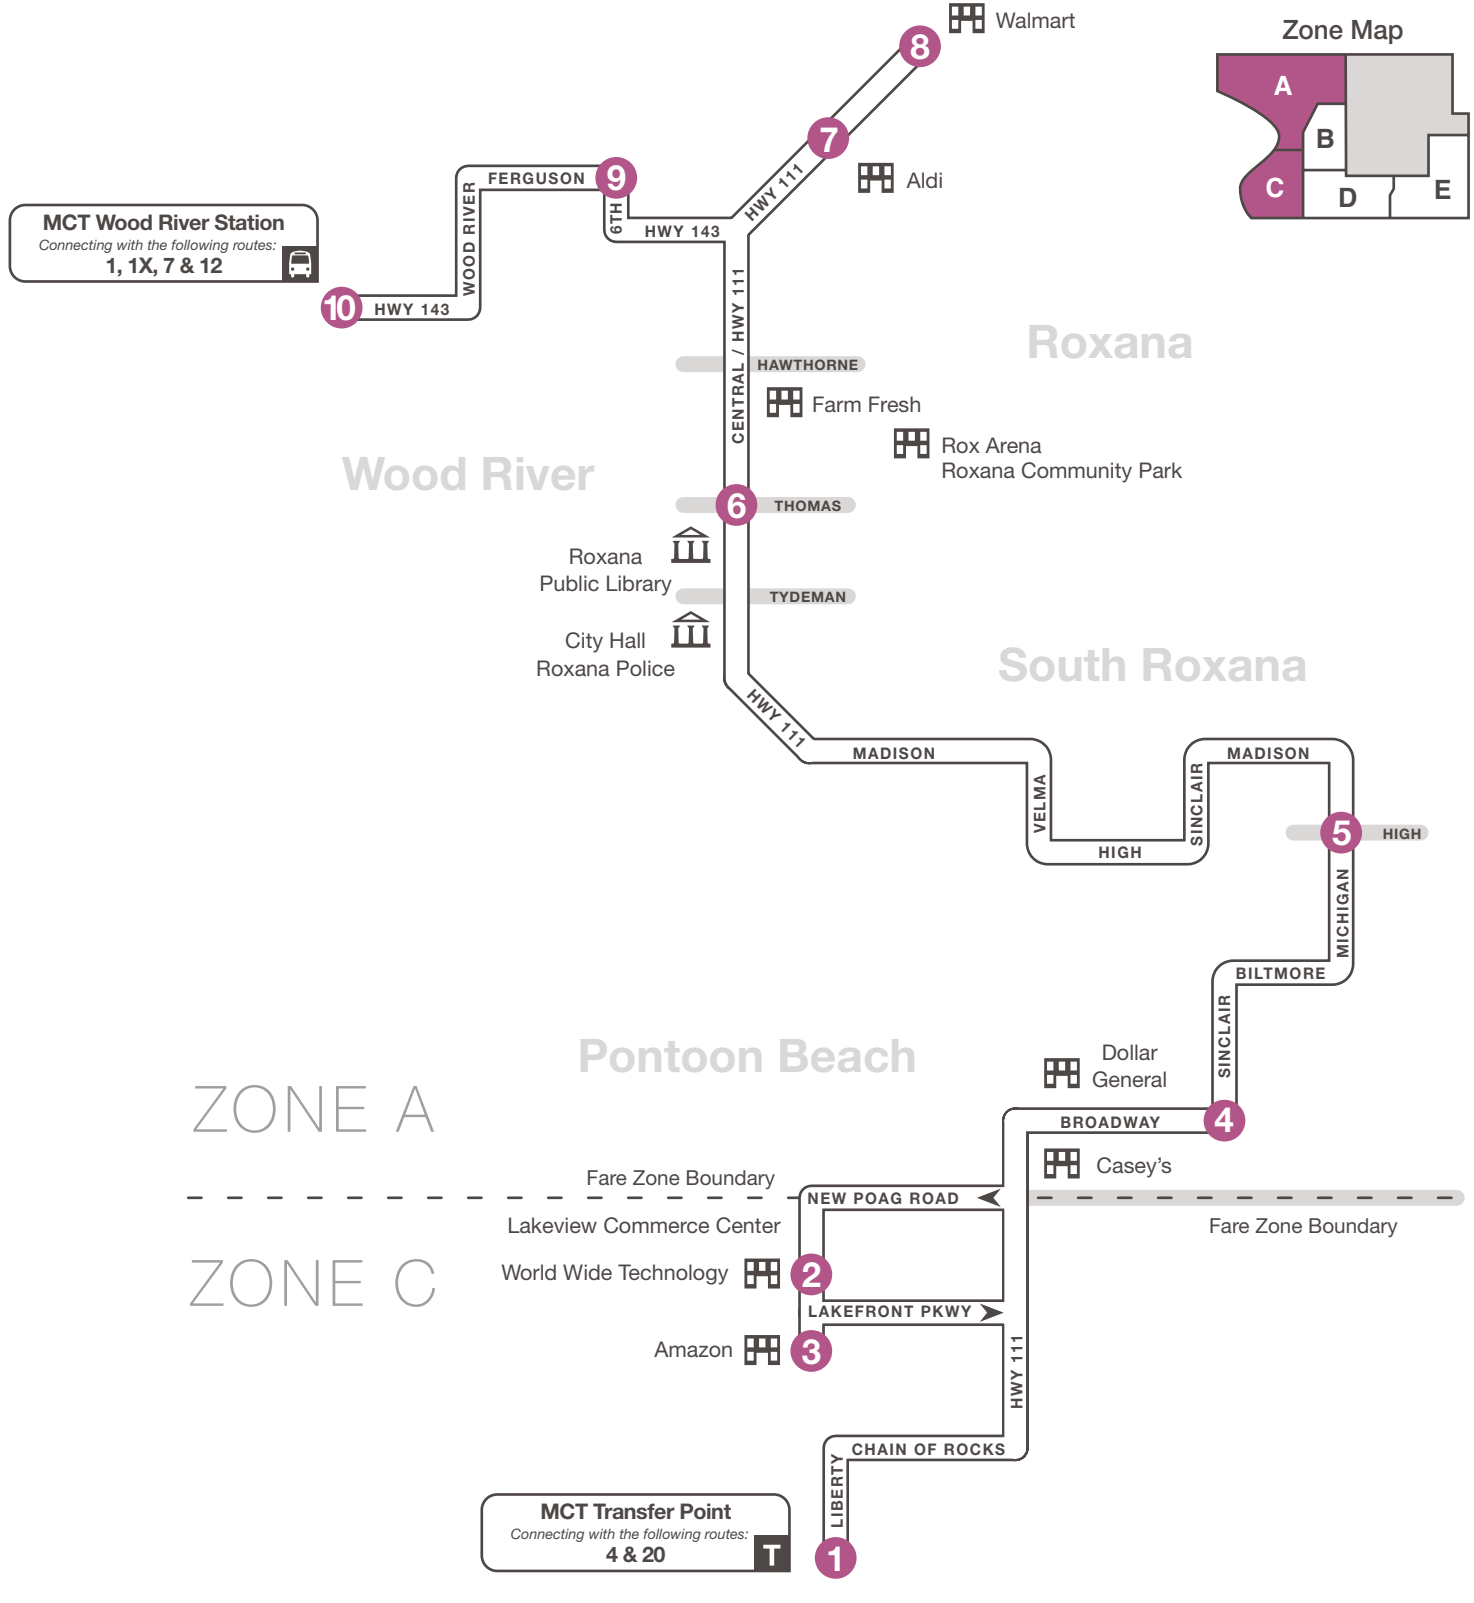

# Route 6 – Roxana-Pontoon Beach

## PONTOON BEACH TO WOOD RIVER STATION

1	2	3	4	5	6	7	8	9	10
<b>BUS STARTS</b>	<b>Bus Leaves</b>	<b>Bus Leaves</b>	<b>Bus Leaves</b>	<b>Bus Leaves</b>	<b>Bus Leaves</b>	<b>Bus Leaves</b>	<b>Bus Leaves</b>	<b>Bus Leaves</b>	<b>BUS ENDS</b>
Liberty & Chain of Rocks	World Wide Tech	Amazon Lakeview	Sinclair & Broadway	Michigan & High	Central & Thomas	Wood River Aldi	Wood River Walmart	Ferguson & 6th	Wood River Station

## WOOD RIVER STATION TO PONTOON BEACH

1	2	3	4	5	6	7	8	9	10	11
<b>BUS STARTS</b>	<b>Bus Leaves</b>	<b>Bus Leaves</b>	<b>Bus Leaves</b>	<b>Bus Leaves</b>	<b>Bus Leaves</b>	<b>Bus Leaves</b>	<b>Bus Leaves</b>	<b>Bus Leaves</b>	<b>Bus Leaves</b>	<b>BUS ENDS</b>
Wood River Station	S.Main & Evans	Ferguson & 6th	Wood River Aldi	Wood River Walmart	Central & Thomas	Michigan & High	Sinclair & Broadway	World Wide Tech	Amazon Lakeview	Liberty & Chain of Rocks

### Roxana—Pontoon Beach

- Pontoon Beach**
  - Dial
  - Lakeview Commerce Center
- Roxana**
  - Farm Fresh
  - Roxana Public Library
- South Roxana**
  - Casey's
  - Dollar General
- Wood River**
  - Walmart
  - Wood River Station
  - William BeDell ARC
  - Aldi