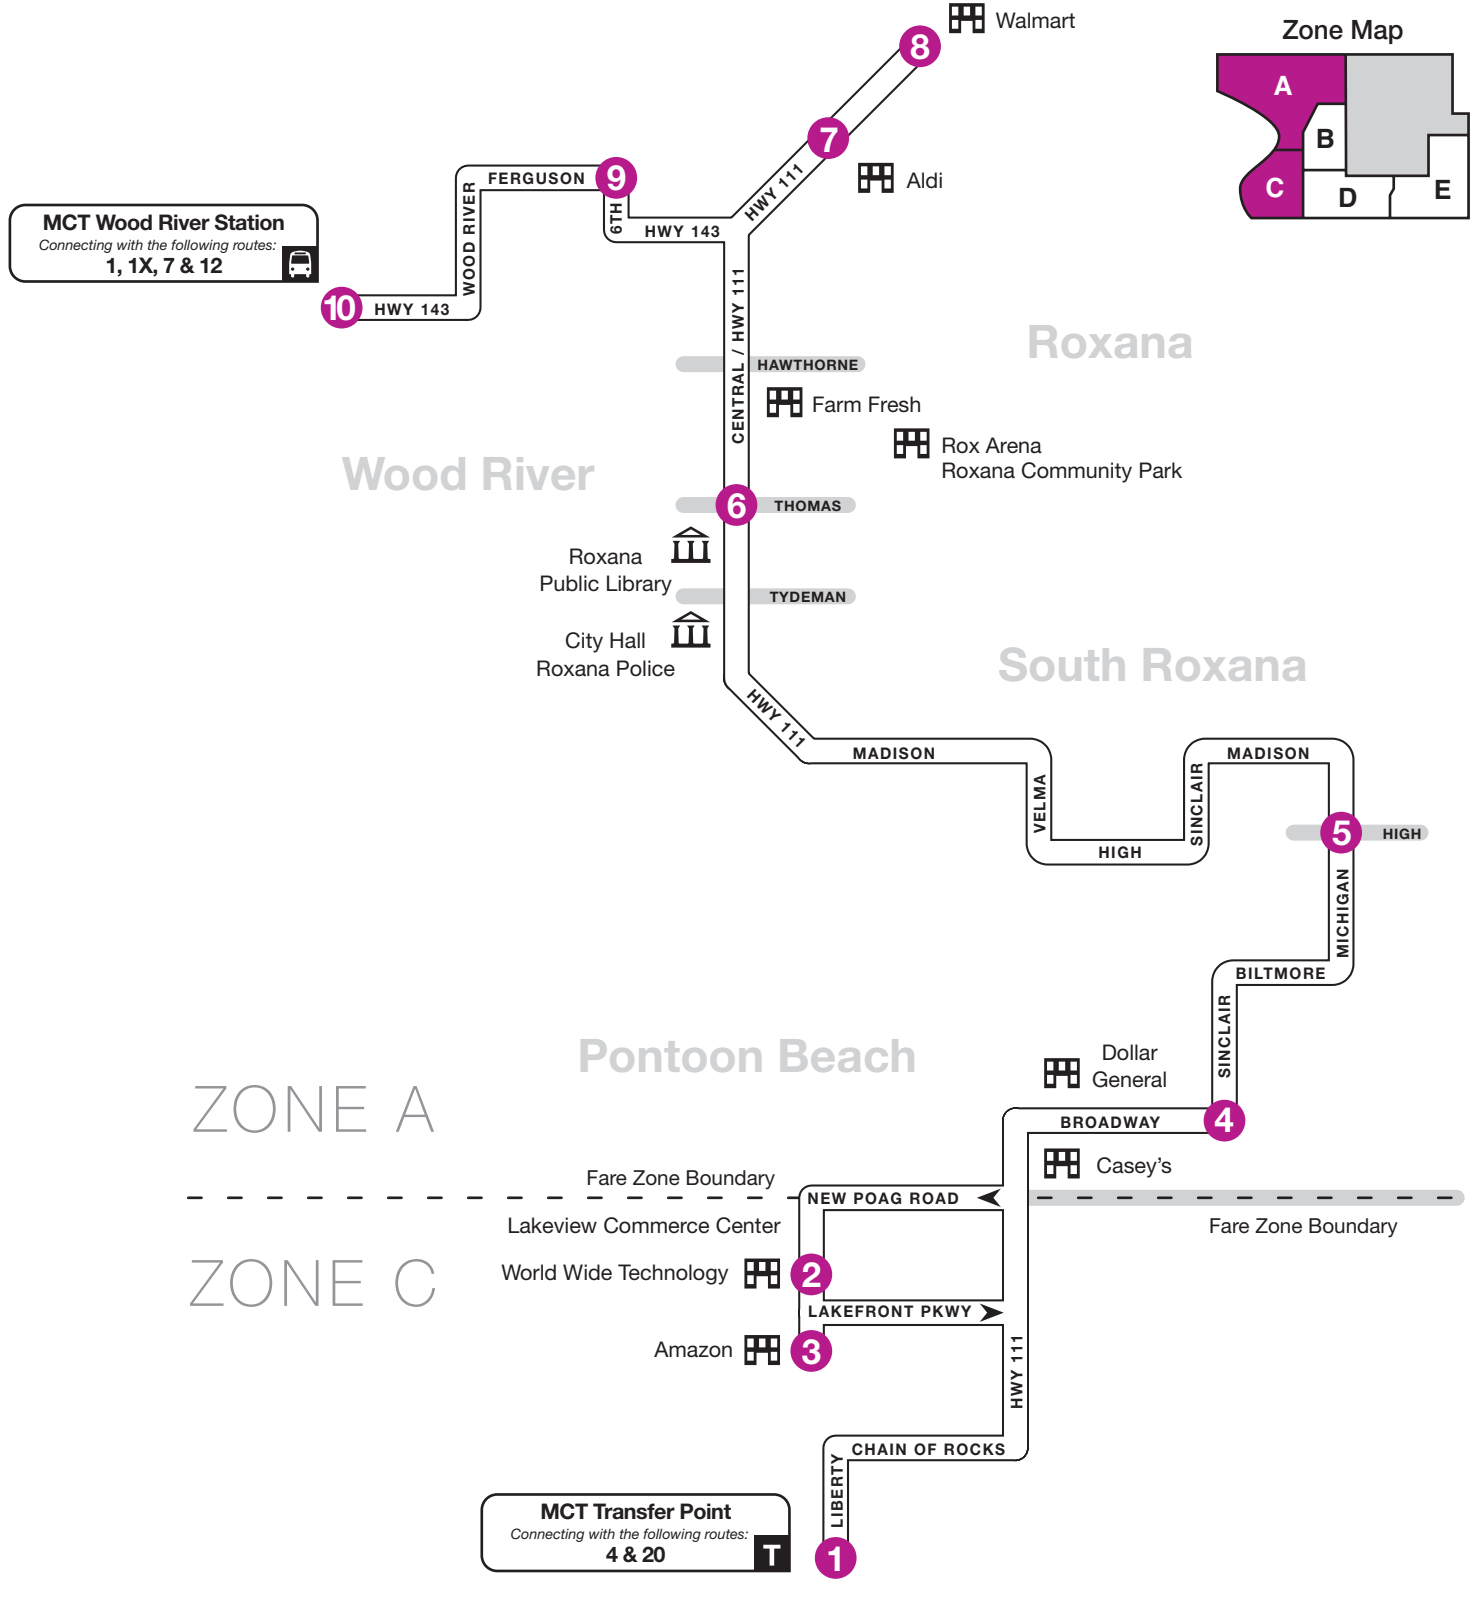

Route 6 – Roxana-Pontoon Beach

PONTOON BEACH TO WOOD RIVER STATION

1	2	3	4	5	6	7	8	9	10
BUS STARTS	Bus Leaves	Bus Leaves	Bus Leaves	Bus Leaves	Bus Leaves	Bus Leaves	Bus Leaves	Bus Leaves	BUS ENDS
Liberty & Chain of Rocks	World Wide Tech	Amazon Lakeview	Sinclair & Broadway	Michigan & High	Central & Thomas	Wood River Aldi	Wood River Walmart	Ferguson & 6th	Wood River Station

Route 6 – Roxana-Pontoon Beach

WOOD RIVER STATION TO PONTOON BEACH

1	2	3	4	5	6	7	8	9	10	11
BUS STARTS	Bus Leaves	Bus Leaves	Bus Leaves	Bus Leaves	Bus Leaves	Bus Leaves	Bus Leaves	Bus Leaves	Bus Leaves	BUS ENDS
Wood River Station	S. Main & Evans	Ferguson & 6th	Wood River Aldi	Wood River Walmart	Central & Thomas	Michigan & High	Sinclair & Broadway	World Wide Tech	Amazon Lakeview	Liberty & Chain of Rocks

6

DESIGNATED STOPS ONLY

AUG 6 2017

Roxana—Pontoon Beach

Pontoon Beach
Dial
Lakeview Commerce Center

Roxana
Farm Fresh
Roxana Public Library

South Roxana
Casey's
Dollar General

Wood River
Walmart
Wood River Station
William BeDell ARC
Aldi