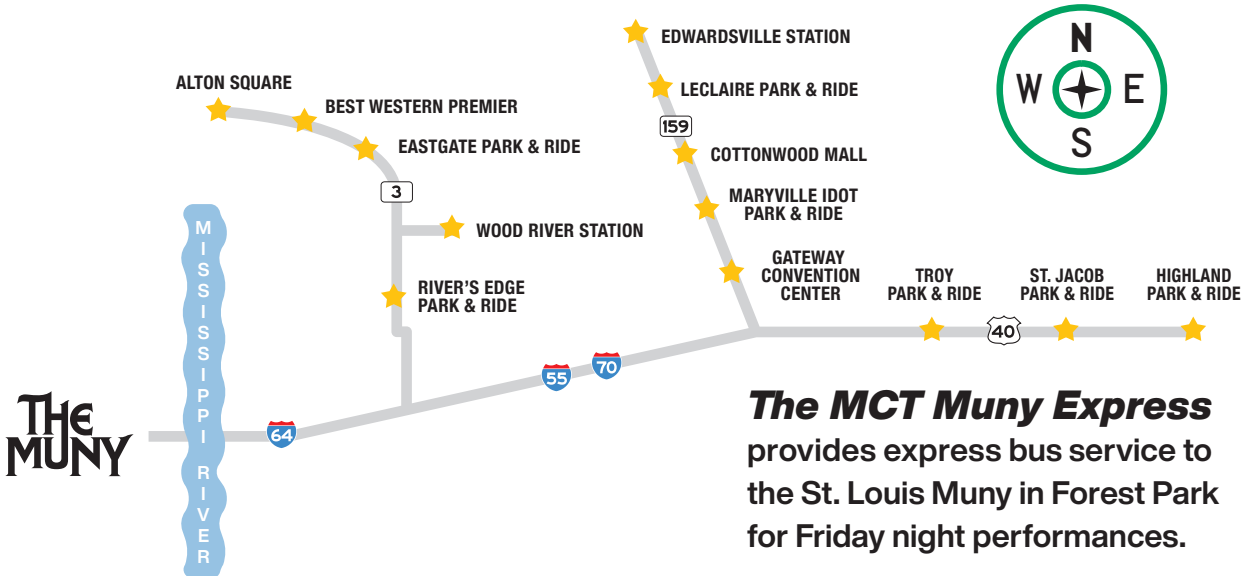

## ALTON

ALTON SQUARE LOWER LEVEL	6:15 PM
BEST WESTERN PREMIER HOTEL	6:30 PM
EASTGATE PARK & RIDE	6:37 PM
WOOD RIVER STATION	6:45 PM
RIVER'S EDGE PARK & RIDE	7:05 PM

## EDWARDSVILLE

EDWARDSVILLE STATION	6:35 PM
LECLAIRE PARK & RIDE	6:37 PM
COTTONWOOD MALL	6:45 PM
MARYVILLE IDOT PARK & RIDE	6:55 PM
GATEWAY CONVENTION CENTER	7:10 PM

## HIGHLAND

HIGHLAND PARK & RIDE	6:47 PM
ST. JACOB PARK & RIDE	6:52 PM
TROY PARK & RIDE	7:03 PM

**The MCT Muny Express** provides express bus service to the St. Louis Muny in Forest Park for Friday night performances.

## Departure

Buses will depart from the same location in front of the Muny 20 minutes after the show.