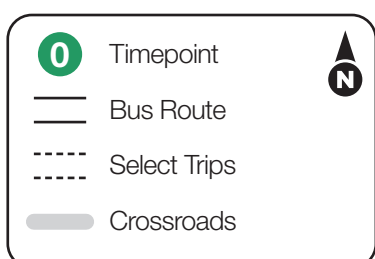

Route 18 – Collinsville Regional

Collinsville to Emerson Park Metrolink Station