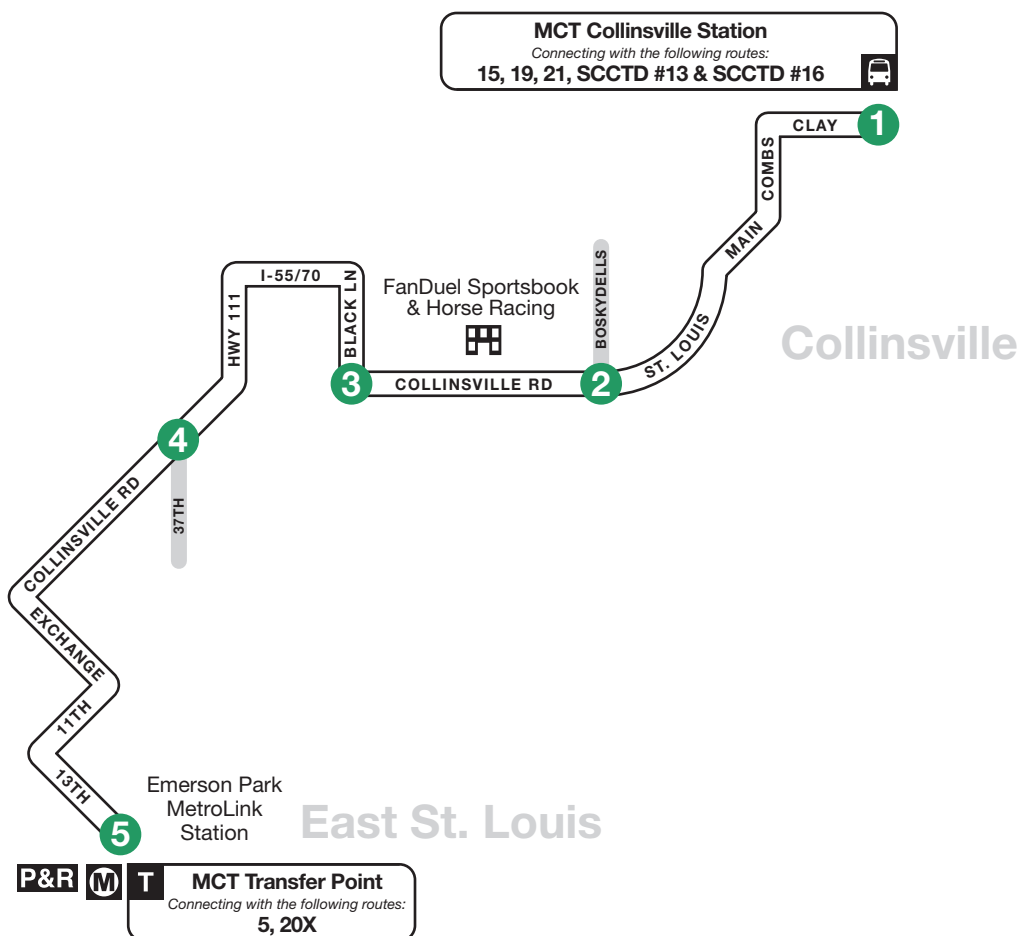

Route 18 – Collinsville Regional

Collinsville to Emerson Park Metrolink Station